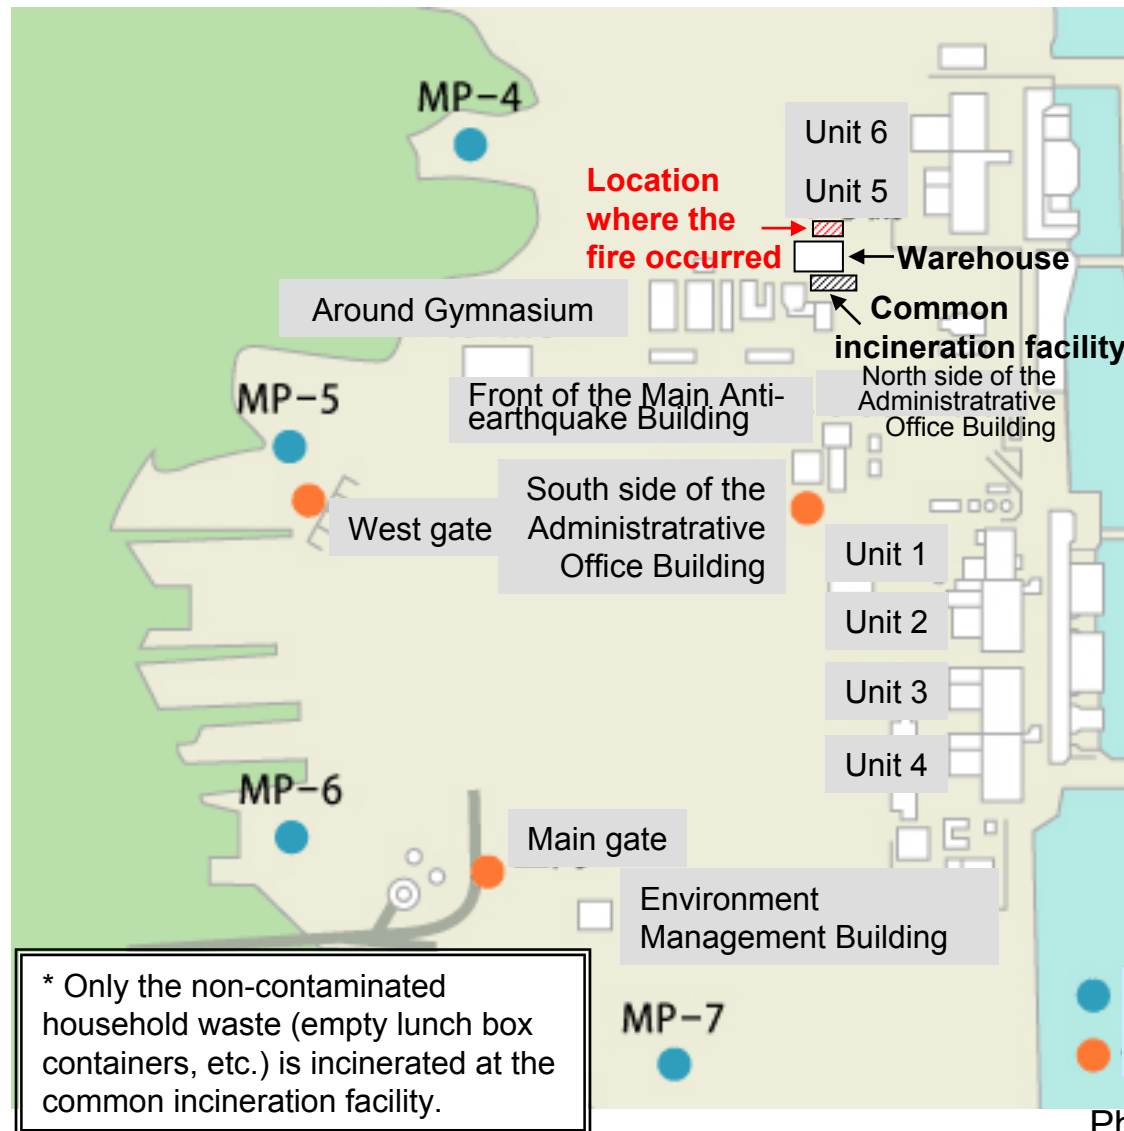

# The situation of the fire found on temporarily placed waste near the common incineration facility at Fukushima Daiichi NPS

<Reference>  
July 2, 2013  
Tokyo Electric Power Company

(1) Common incineration facility

(2) Fire extinguishing activity by self defense fire-brigade (temporarily placed cardboard)

- Monitoring post (MP 1-8)
- Temporary monitoring post

Photo taken on: (1) January 28, 2012  
(2) July 2, 2013