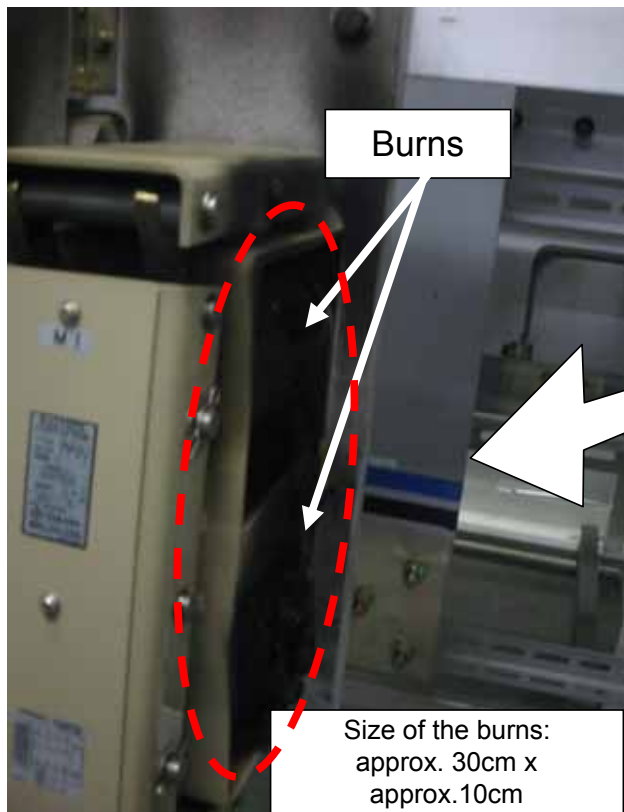

Burns Found in the DC 250V Charger Panel Installed in the Regular Electric Item Room
in the Second Basement of Unit 7 Control Building

Condition inside the charger panel (with the panel back door opened)