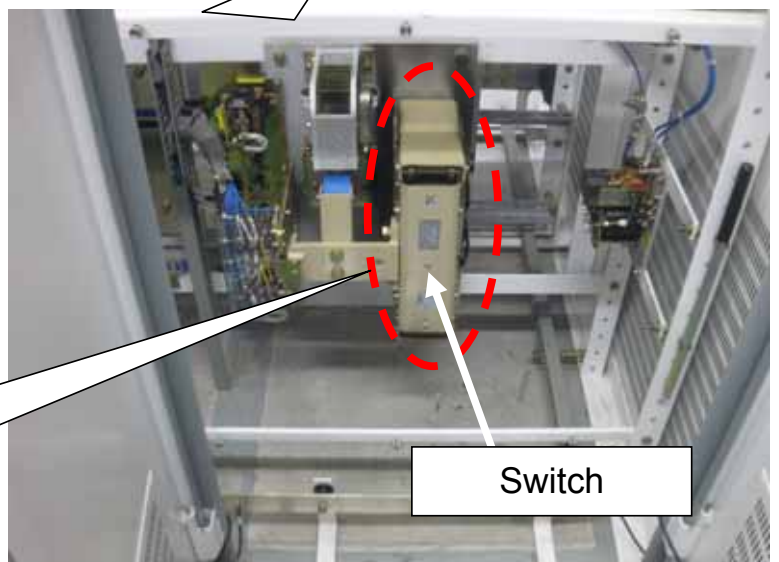

Burns Found in the DC 250V Charger Panel Installed in the Regular Electric Item Room
in the Second Basement of Unit 7 Control Building

Condition inside the charger panel (with the panel back door opened)