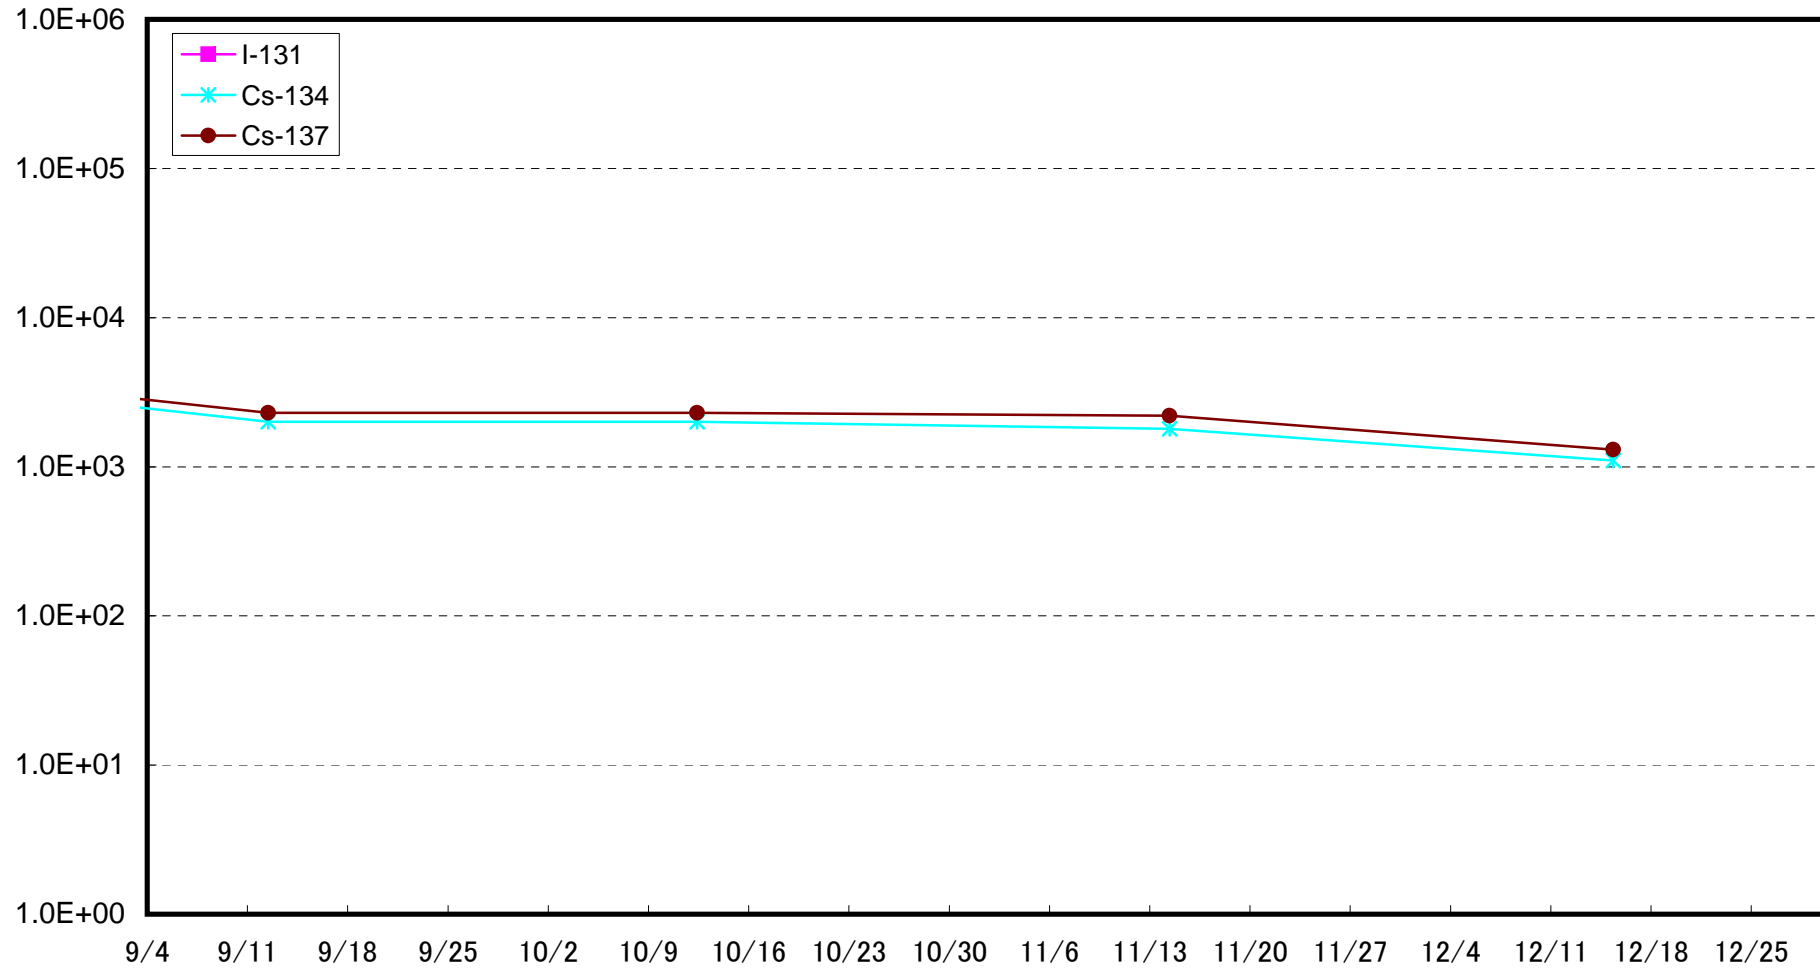

Fukushima Daiichi north discharge canal of Unit 5 and 6
Radioactivity Density of Ocean Soil (Bq/kg moist soil)

Fukushima Daiichi south discharge canal Radioactivity Density of Ocean Soil (Bq/kg moist soil)

Fukushima Daini north discharge canal
Radioactivity Density of Ocean Soil (Bq/kg moist soil)

Fukushima Daini Iwasawa Shore Radioactivity Density of Ocean Soil (Bq/kg moist soil)