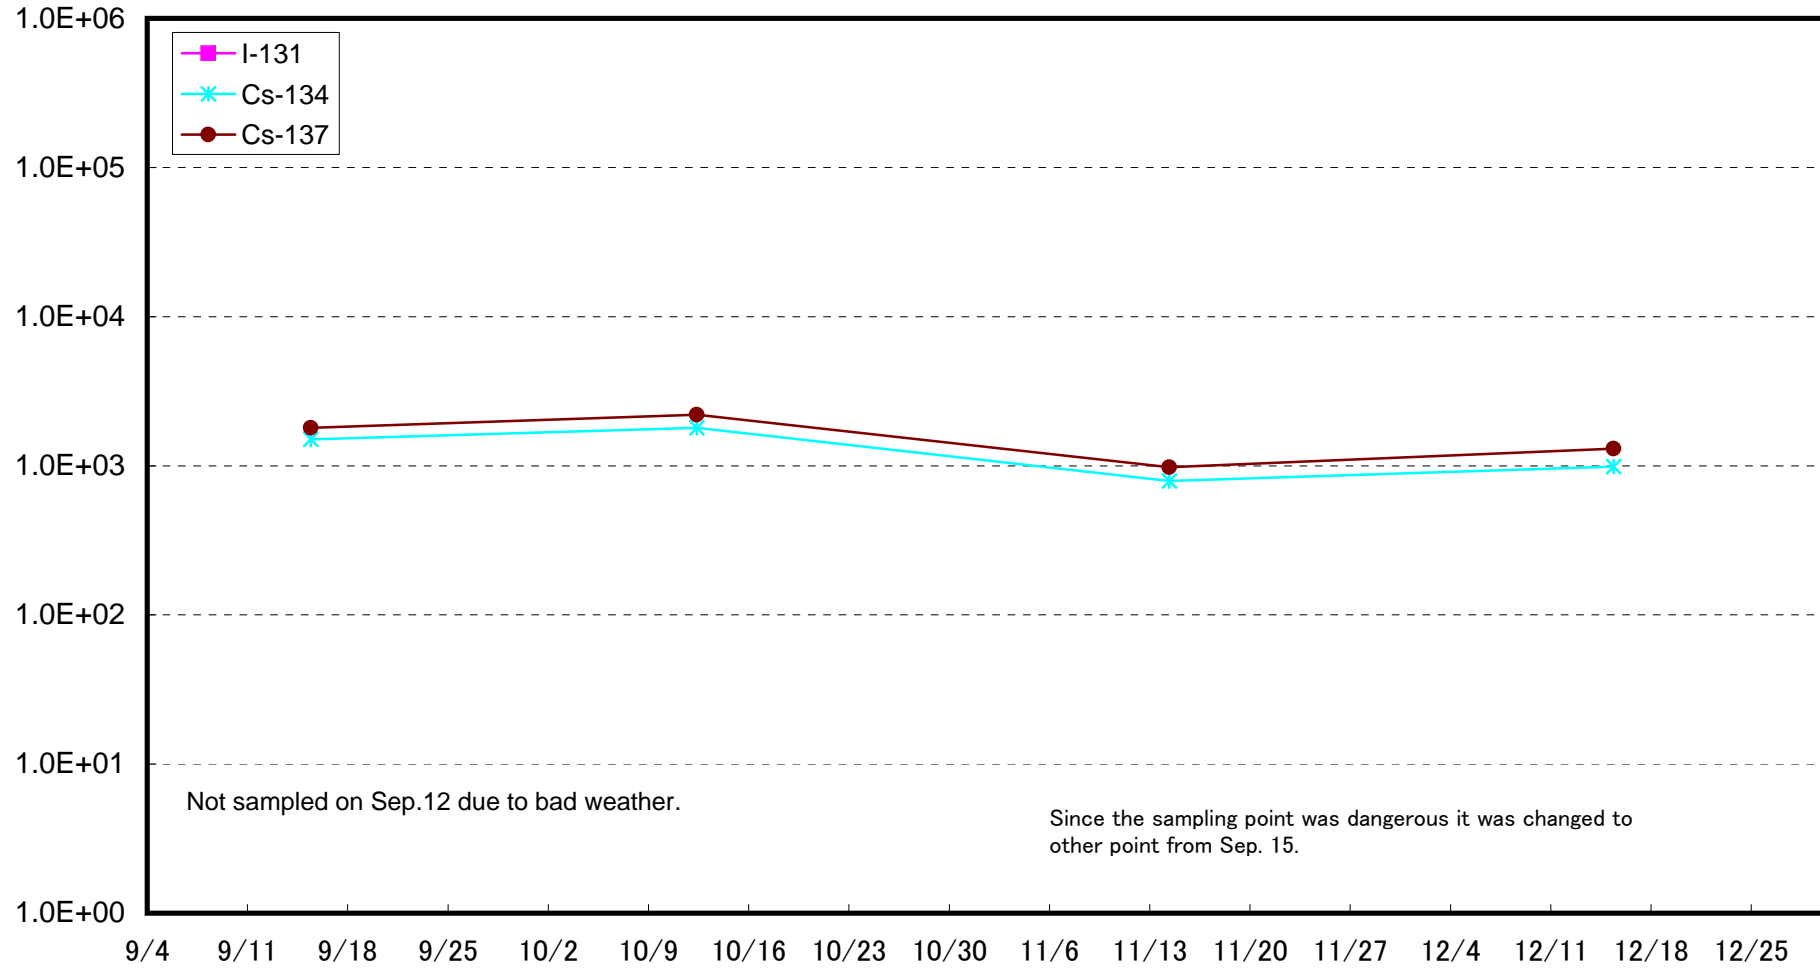

Fukushima Daiichi north discharge canal of Unit 5 and 6
Radioactivity Density of Ocean Soil (Bq/kg moist soil)

Fukushima Daiichi south discharge canal Radioactivity Density of Ocean Soil (Bq/kg moist soil)

Fukushima Daini north discharge canal
Radioactivity Density of Ocean Soil (Bq/kg moist soil)

Fukushima Daini Iwasawa Shore Radioactivity Density of Ocean Soil (Bq/kg moist soil)