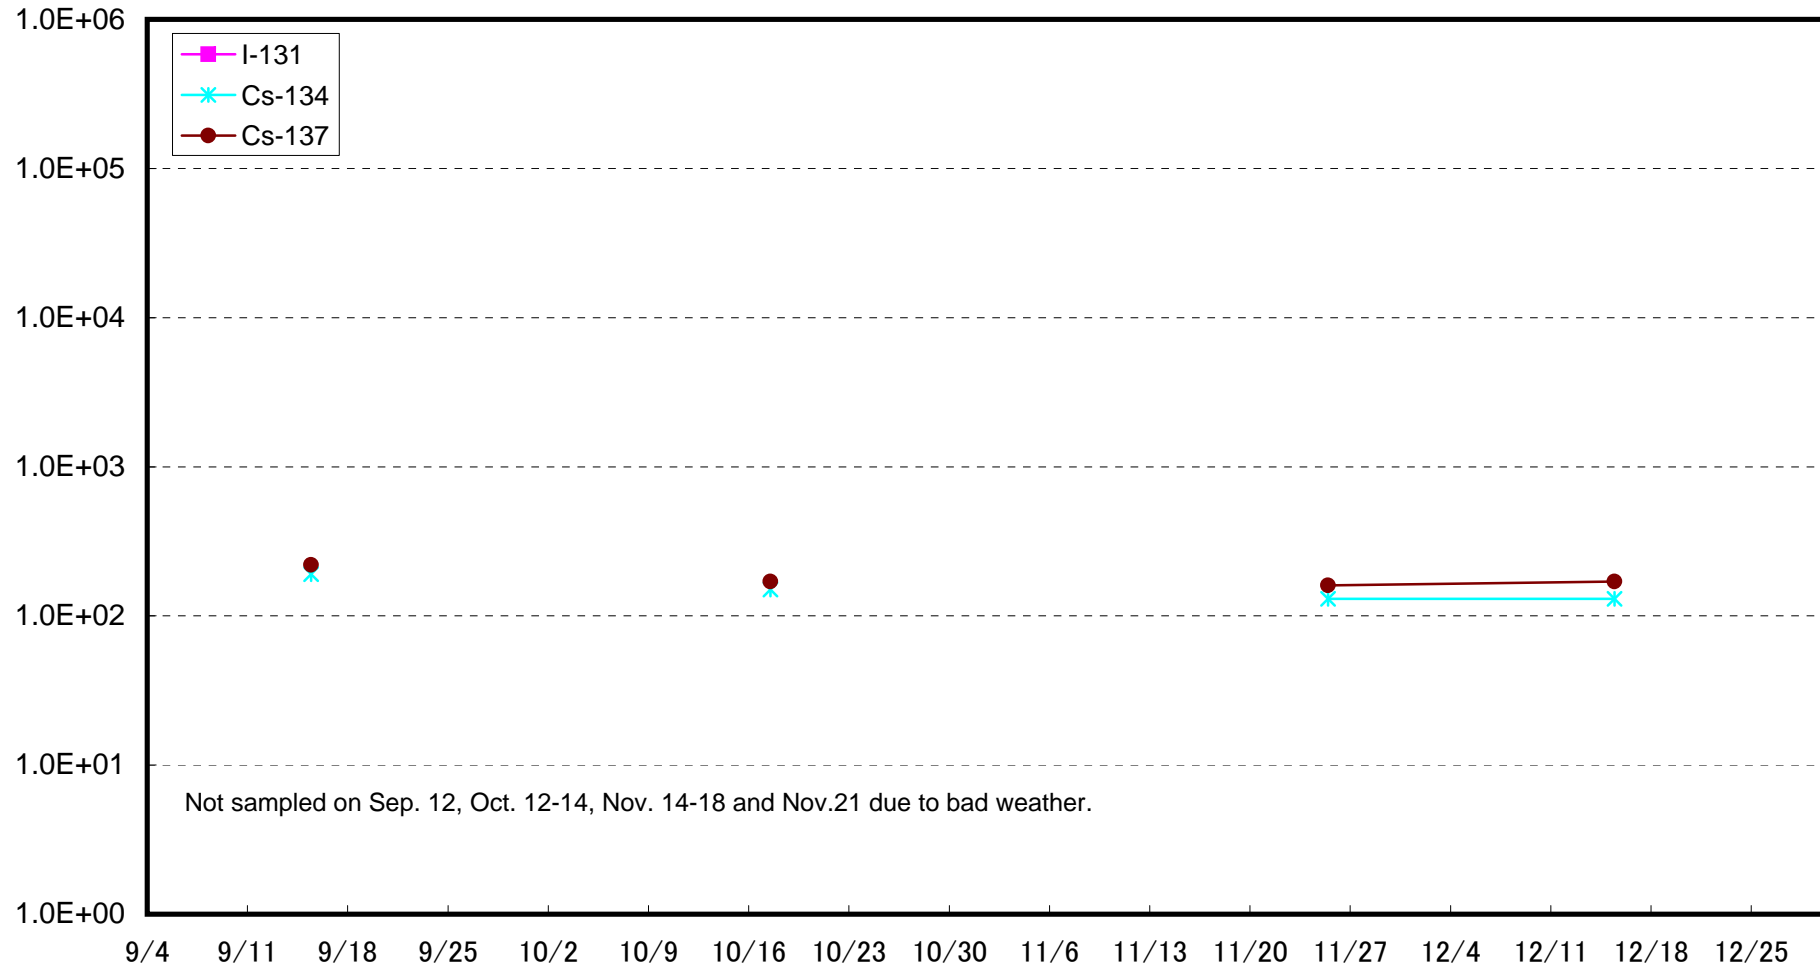

Fukushima Daiichi north discharge canal of Unit 5 and 6
Radioactivity Density of Ocean Soil (Bq/kg moist soil)

Fukushima Daiichi south discharge canal Radioactivity Density of Ocean Soil (Bq/kg moist soil)

Fukushima Daini north discharge canal
Radioactivity Density of Ocean Soil (Bq/kg moist soil)

Fukushima Daini Iwasawa Shore Radioactivity Density of Ocean Soil (Bq/kg moist soil)