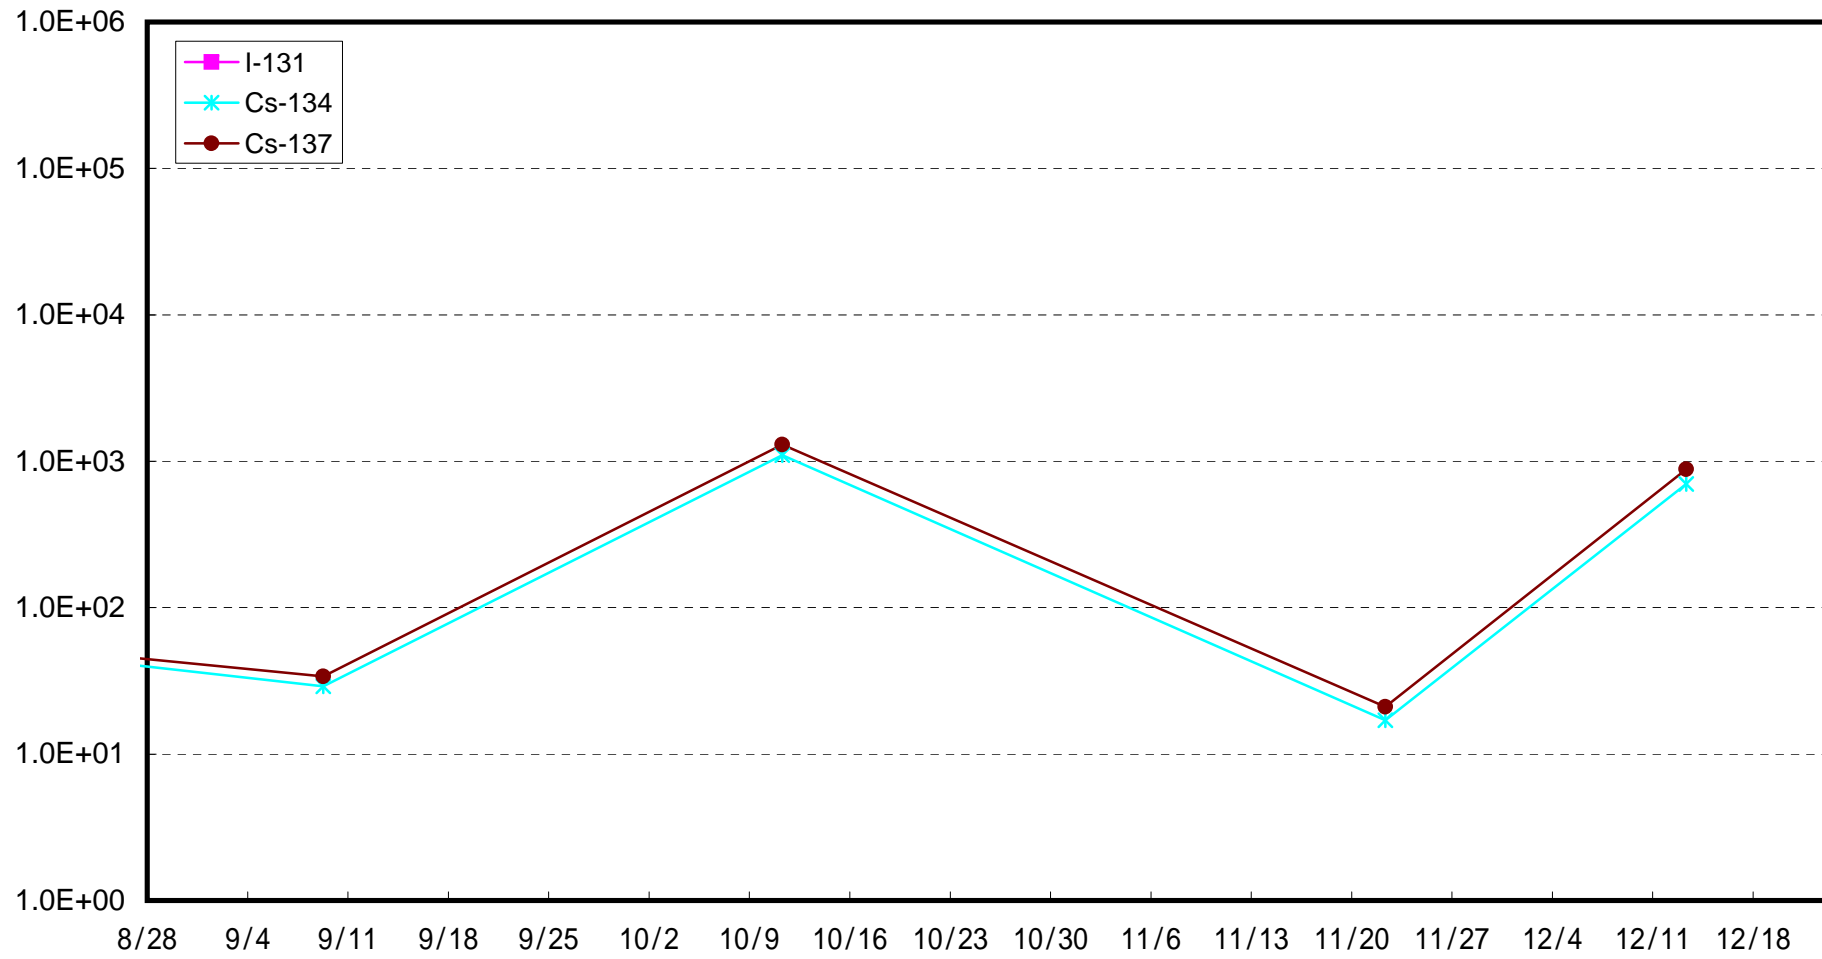

Radioactivity Density of Ocean Soil at 3km offshore of Soma (Bq/kg · moist soil)

Radioactivity Density of Ocean Soil at 5km offshore of Soma (Bq/kg · moist soil)

Radioactivity Density of Ocean Soil at 5km offshore of Kashima (Bq/kg · moist soil)