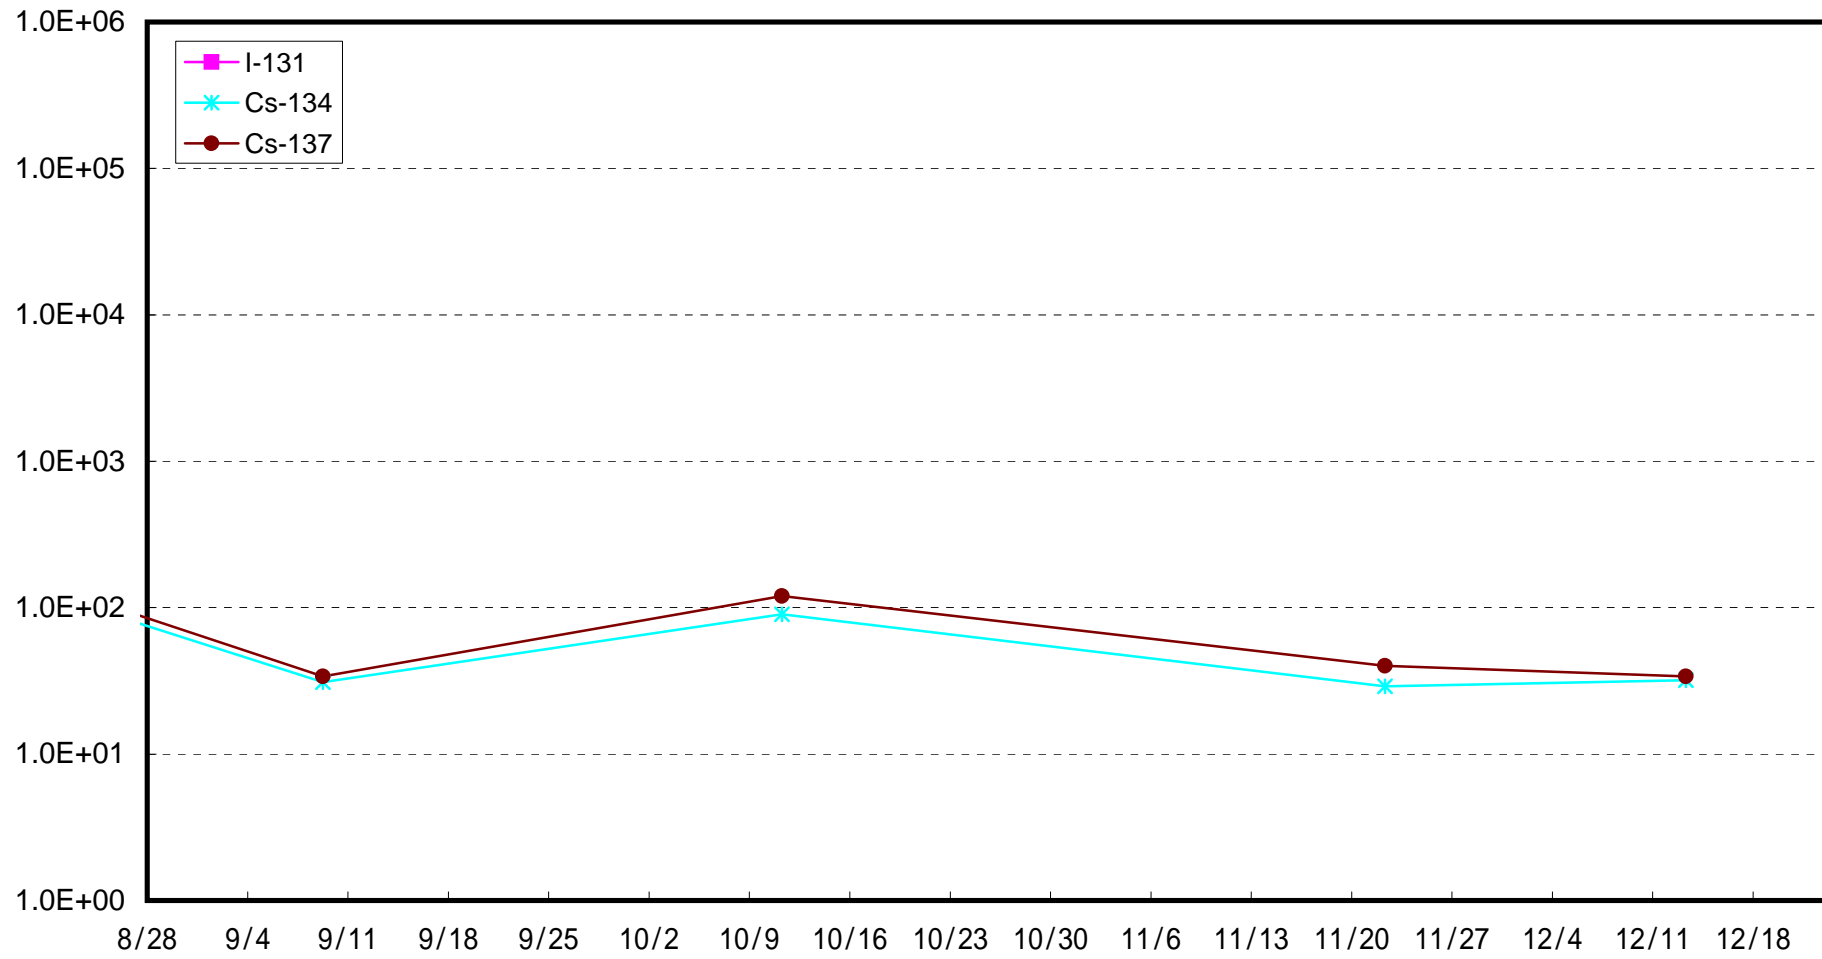

Radioactivity Density of Ocean Soil at 3km offshore of Soma (Bq/kg · moist soil)

Radioactivity Density of Ocean Soil at 5km offshore of Soma (Bq/kg · moist soil)

Radioactivity Density of Ocean Soil at 5km offshore of Kashima (Bq/kg · moist soil)