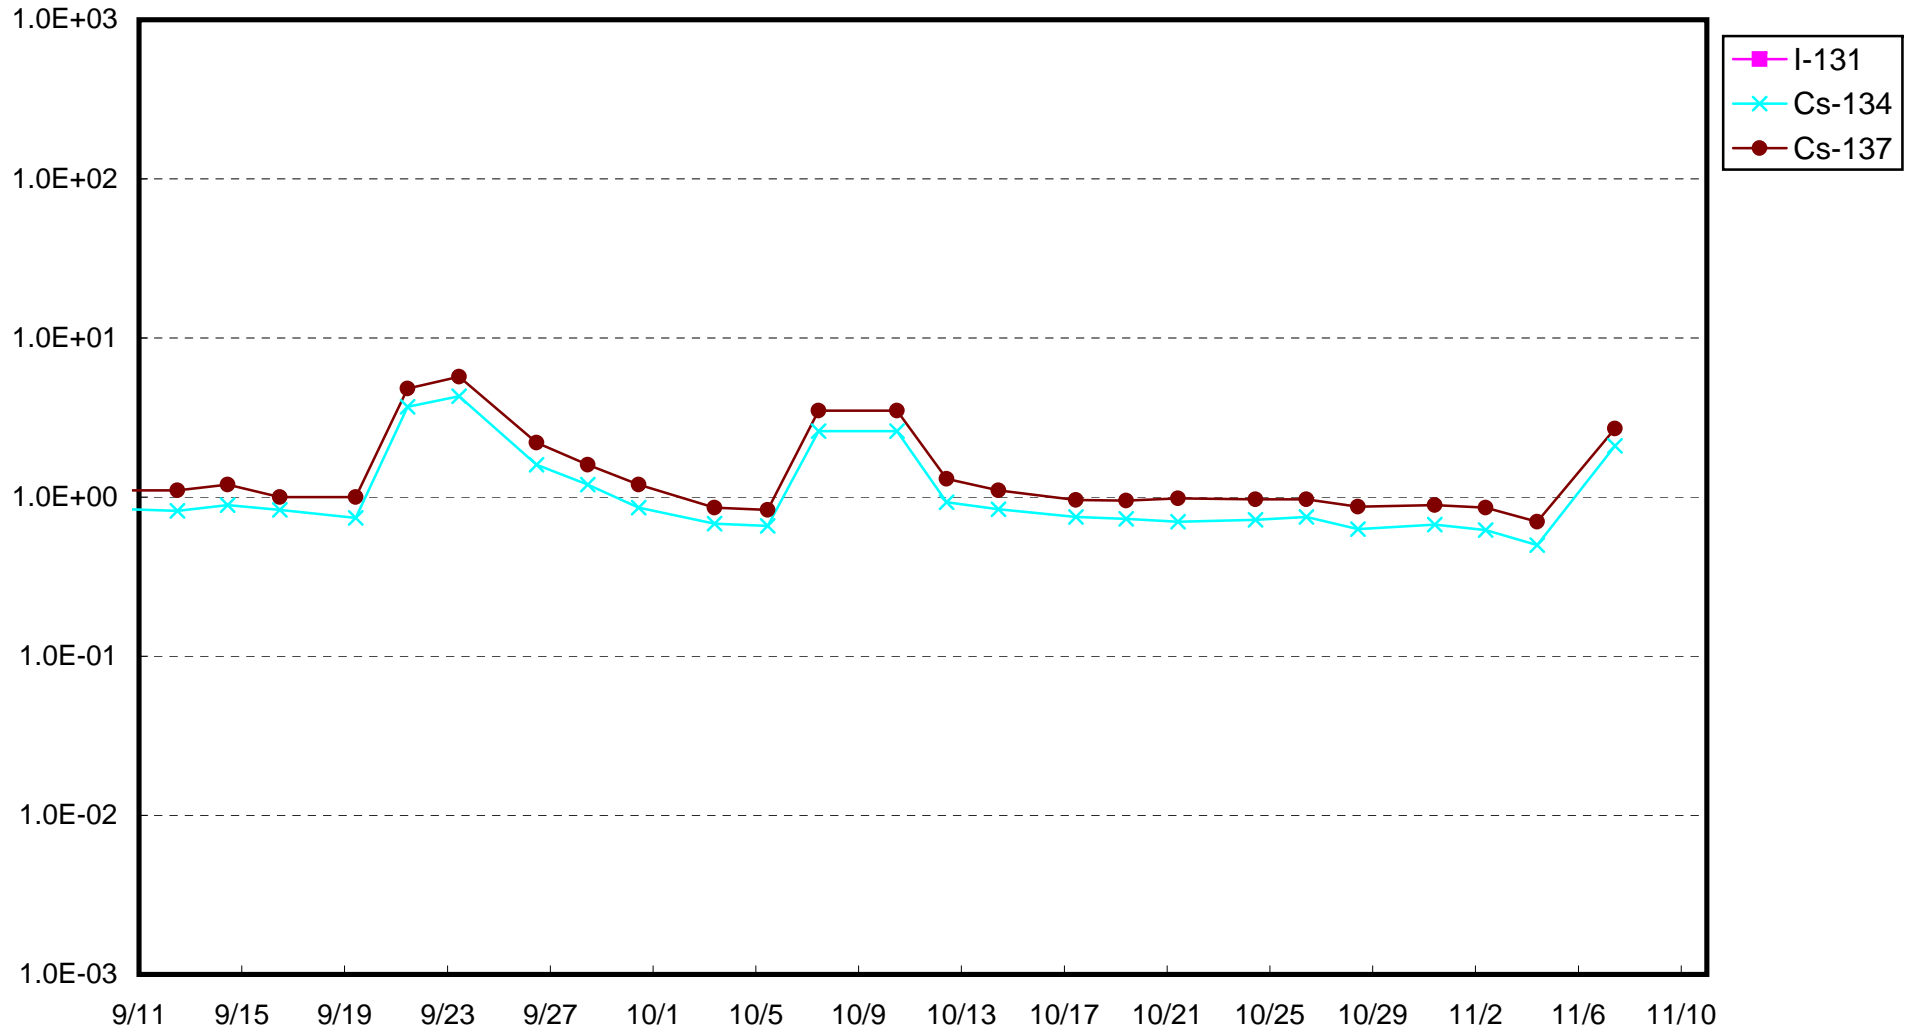

Fukushima Daiichi Nuclear Power Station : Radioactivity Density of Sub-drain at Unit 1 (Bq/cm³)

Fukushima Daiichi Nuclear Power Station : Radioactivity Density of Sub-drain at Unit 2 (Bq/cm³)

Fukushima Daiichi Nuclear Power Station : Radioactivity Density of Sub-drain at Unit 3 (Bq/cm³)

Fukushima Daiichi Nuclear Power Station : Radioactivity Density of Sub-drain at Unit 4 (Bq/cm³)

Fukushima Daiichi Nuclear Power Station : Radioactivity Density of Sub-drain at Unit 5 (Bq/cm³)

Fukushima Daiichi Nuclear Power Station : Radioactivity Density of Sub-drain at Unit 6 (Bq/cm³)