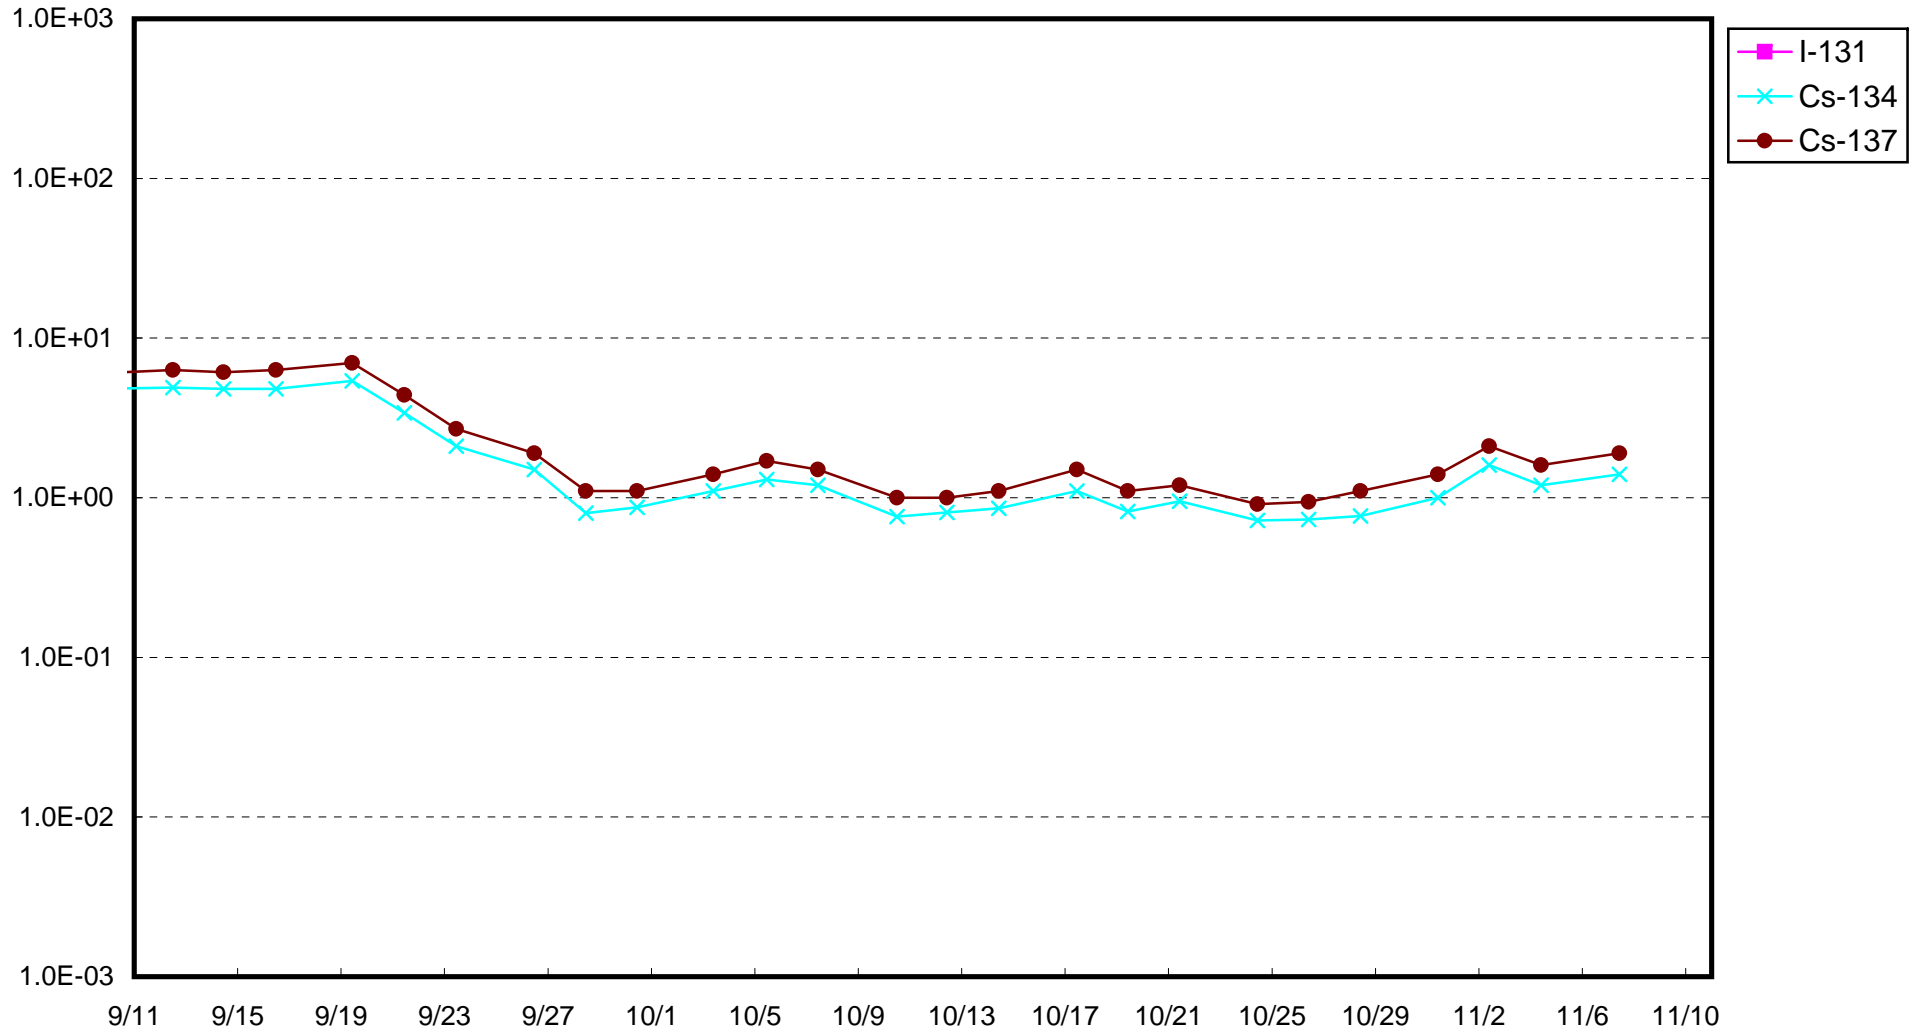

Fukushima Daiichi Nuclear Power Station : Radioactivity Density of Sub-drain at Unit 1 (Bq/cm³)

Fukushima Daiichi Nuclear Power Station : Radioactivity Density of Sub-drain at Unit 2 (Bq/cm³)

Fukushima Daiichi Nuclear Power Station : Radioactivity Density of Sub-drain at Unit 3 (Bq/cm³)

Fukushima Daiichi Nuclear Power Station : Radioactivity Density of Sub-drain at Unit 4 (Bq/cm³)

Fukushima Daiichi Nuclear Power Station : Radioactivity Density of Sub-drain at Unit 5 (Bq/cm³)

Fukushima Daiichi Nuclear Power Station : Radioactivity Density of Sub-drain at Unit 6 (Bq/cm³)