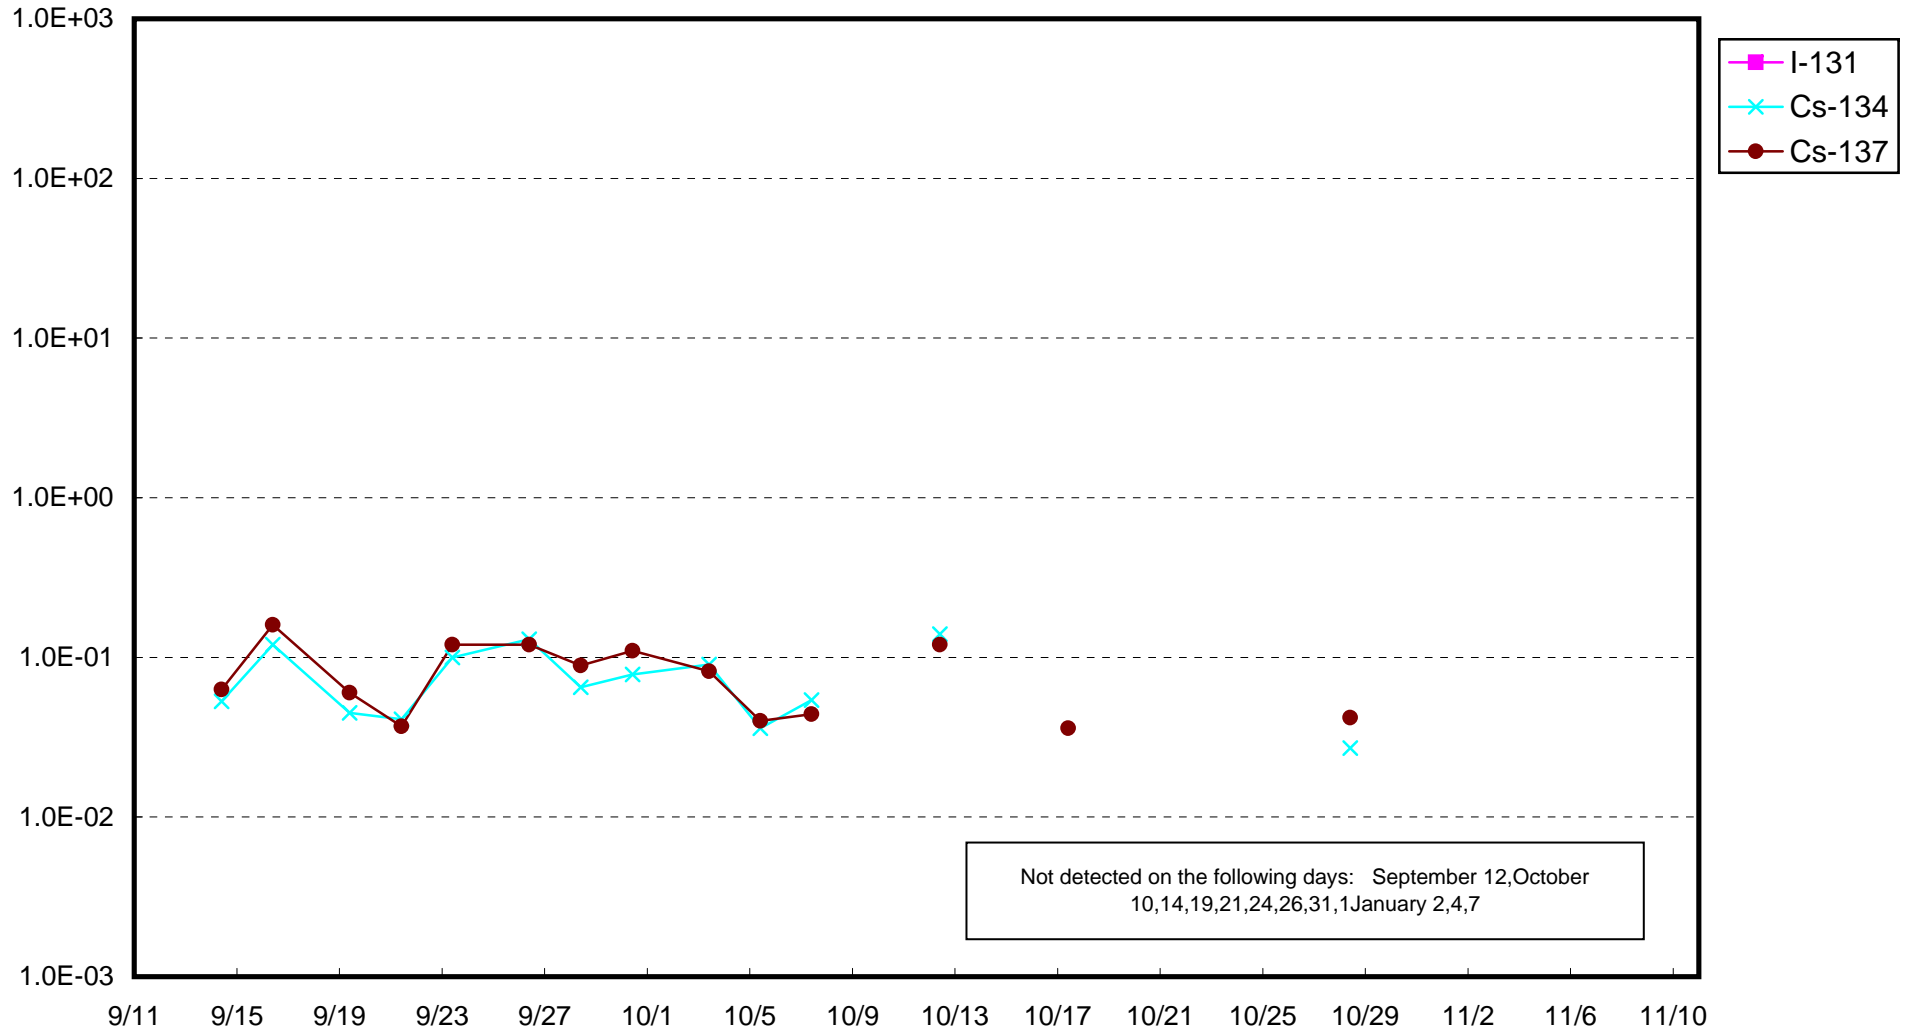

Fukushima Daiichi Nuclear Power Station : Radioactivity Density of Sub-drain at Unit 1 (Bq/cm³)

Fukushima Daiichi Nuclear Power Station : Radioactivity Density of Sub-drain at Unit 2 (Bq/cm³)

Fukushima Daiichi Nuclear Power Station : Radioactivity Density of Sub-drain at Unit 3 (Bq/cm³)

Fukushima Daiichi Nuclear Power Station : Radioactivity Density of Sub-drain at Unit 4 (Bq/cm³)

Fukushima Daiichi Nuclear Power Station : Radioactivity Density of Sub-drain at Unit 5 (Bq/cm³)

Fukushima Daiichi Nuclear Power Station : Radioactivity Density of Sub-drain at Unit 6 (Bq/cm³)