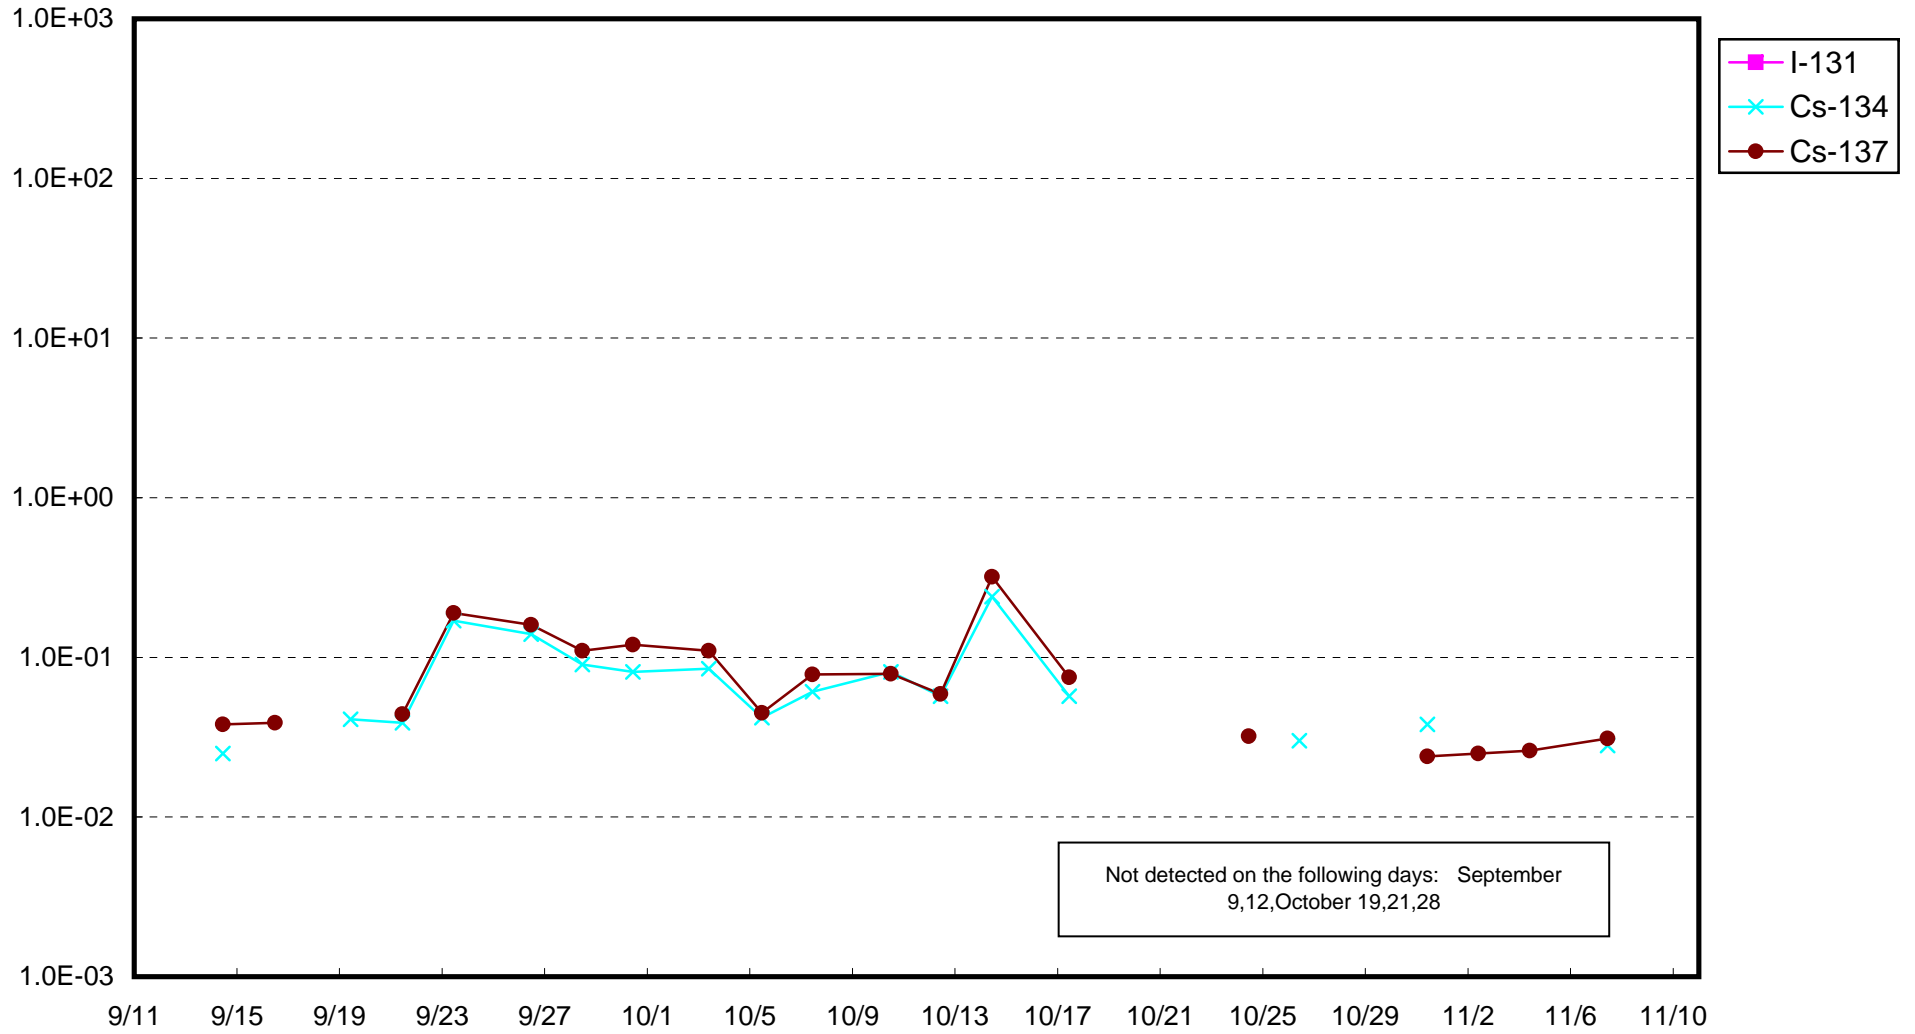

Fukushima Daiichi Nuclear Power Station : Radioactivity Density of Sub-drain at Unit 1 (Bq/cm³)

Fukushima Daiichi Nuclear Power Station : Radioactivity Density of Sub-drain at Unit 2 (Bq/cm³)

Fukushima Daiichi Nuclear Power Station : Radioactivity Density of Sub-drain at Unit 3 (Bq/cm³)

Fukushima Daiichi Nuclear Power Station : Radioactivity Density of Sub-drain at Unit 4 (Bq/cm³)

Fukushima Daiichi Nuclear Power Station : Radioactivity Density of Sub-drain at Unit 5 (Bq/cm³)

Fukushima Daiichi Nuclear Power Station : Radioactivity Density of Sub-drain at Unit 6 (Bq/cm³)