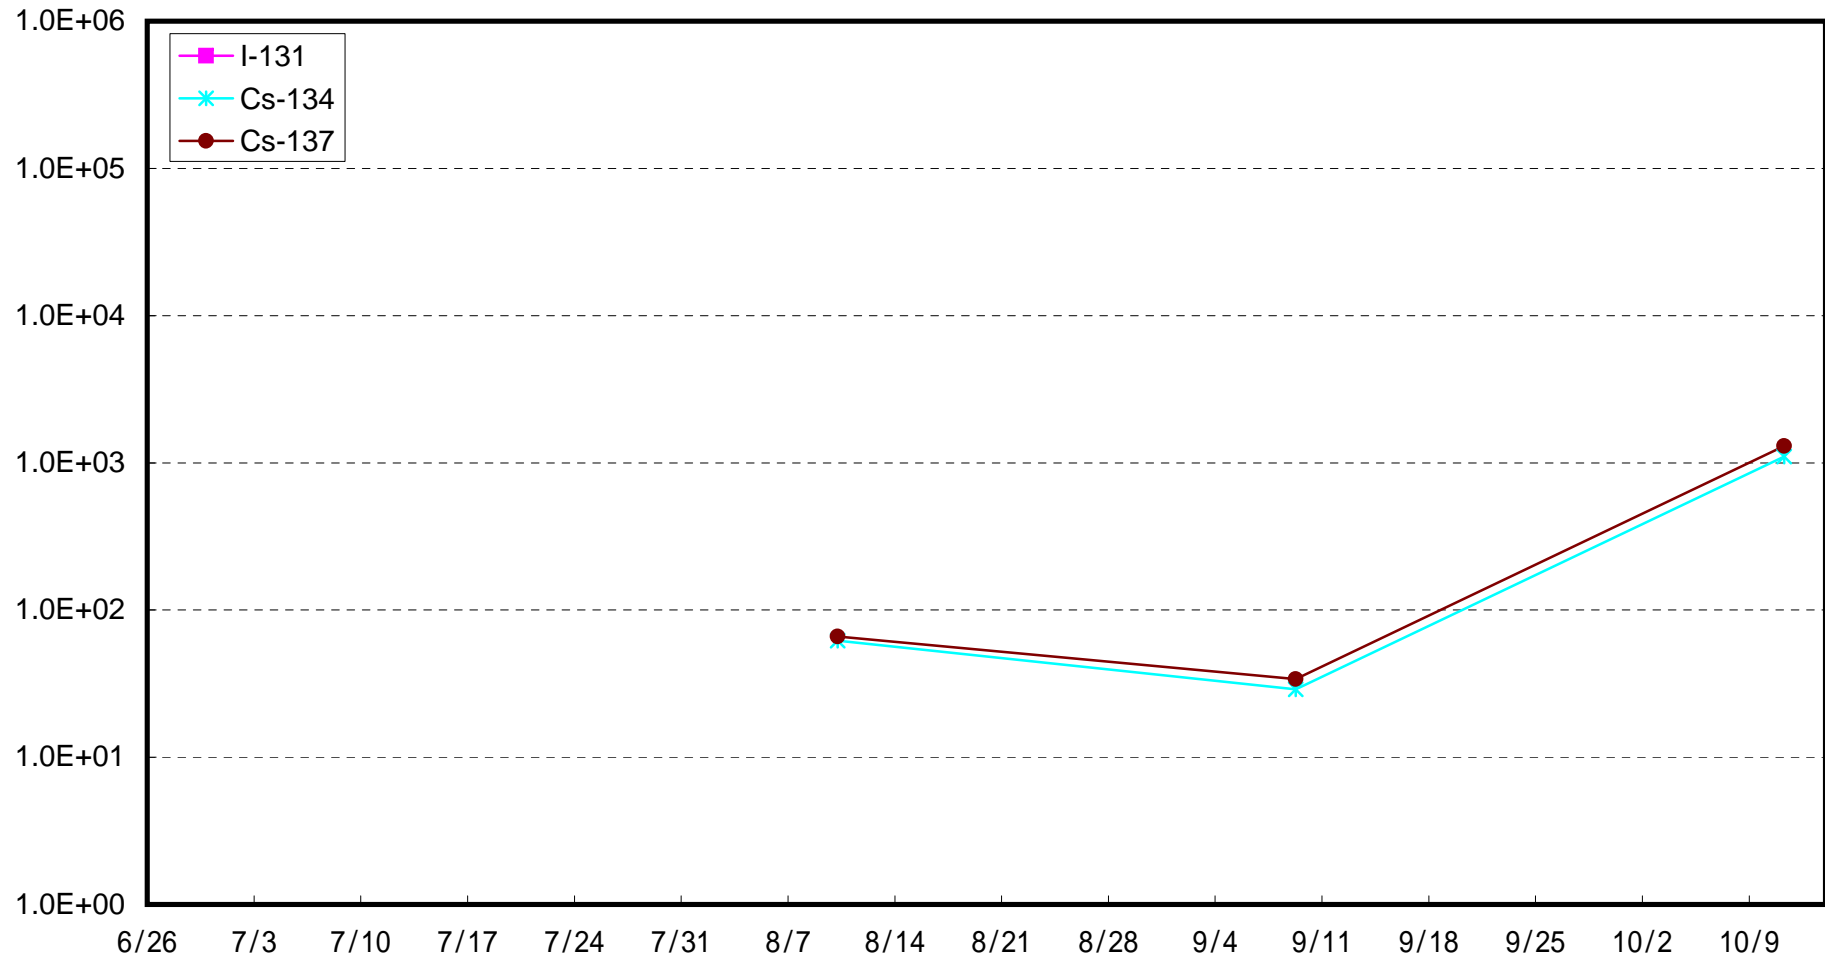

Radioactivity Density of Ocean Soil at 3km offshore of Soma city (Bq/kg)

Radioactivity Density of Ocean Soil at 5km offshore of Soma city (Bq/kg)

Radioactivity Density of Ocean Soil at 5km offshore of Kashima (Bq/kg)