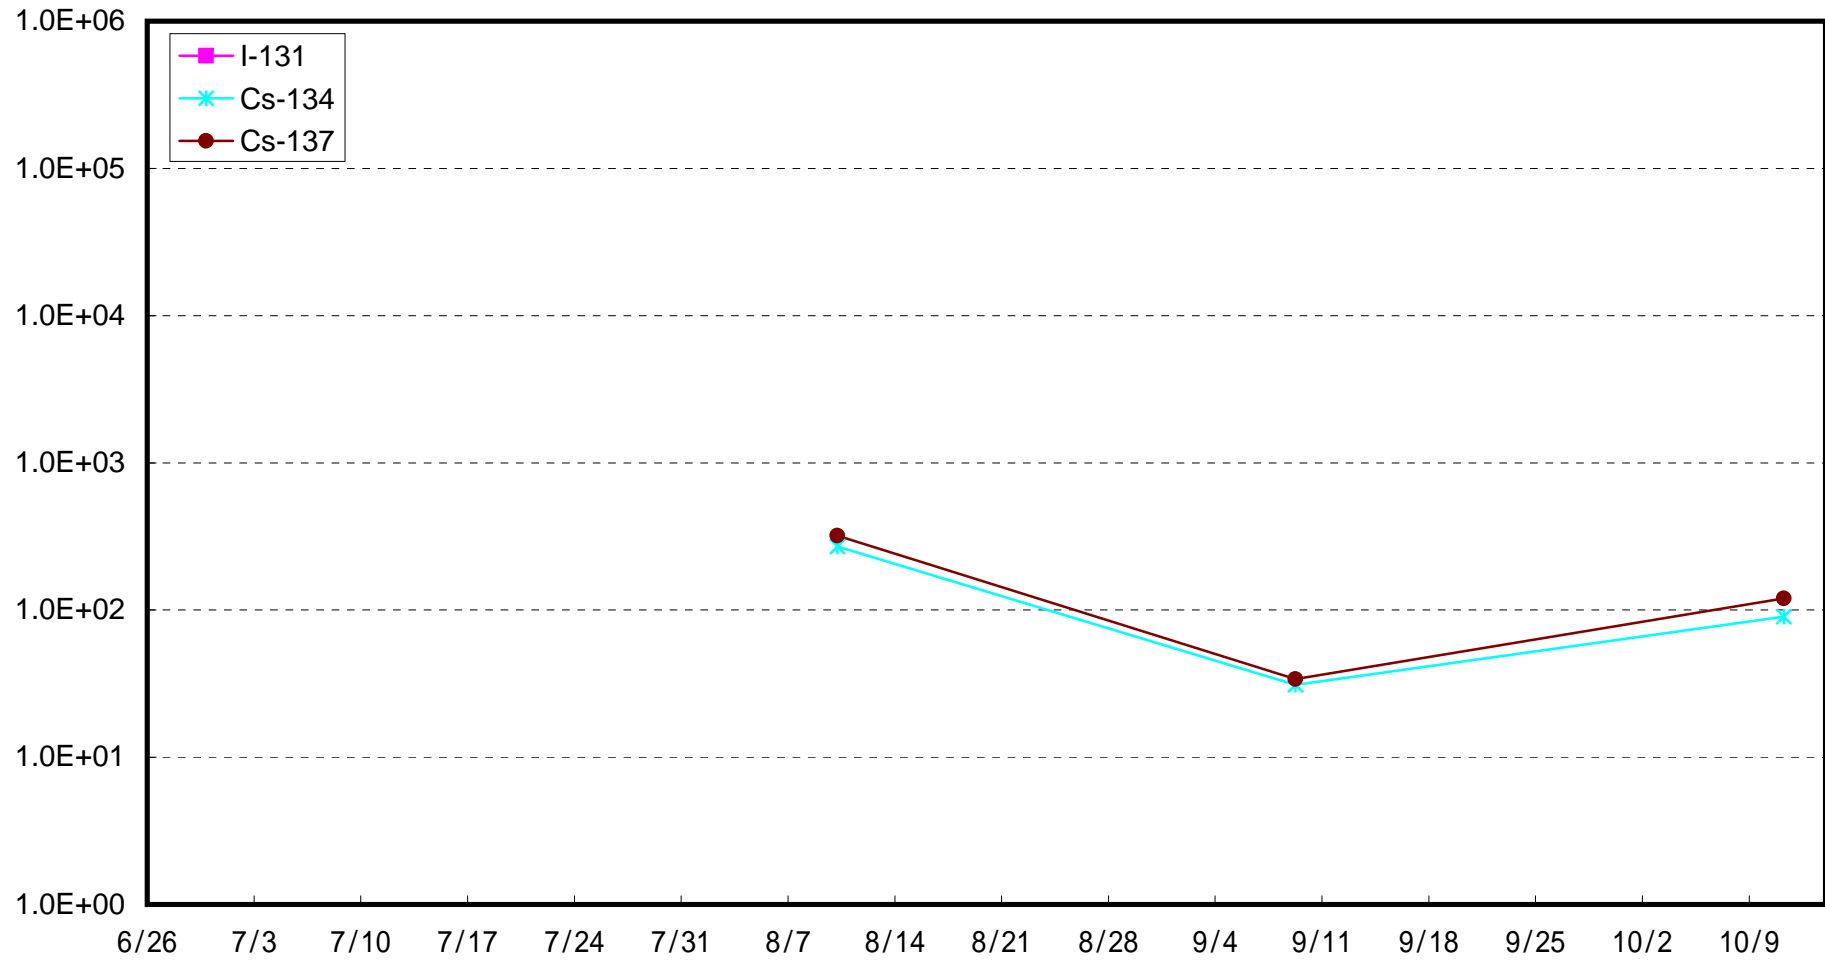

Radioactivity Density of Ocean Soil at 3km offshore of Soma city (Bq/kg)

Radioactivity Density of Ocean Soil at 5km offshore of Soma city (Bq/kg)

Radioactivity Density of Ocean Soil at 5km offshore of Kashima (Bq/kg)