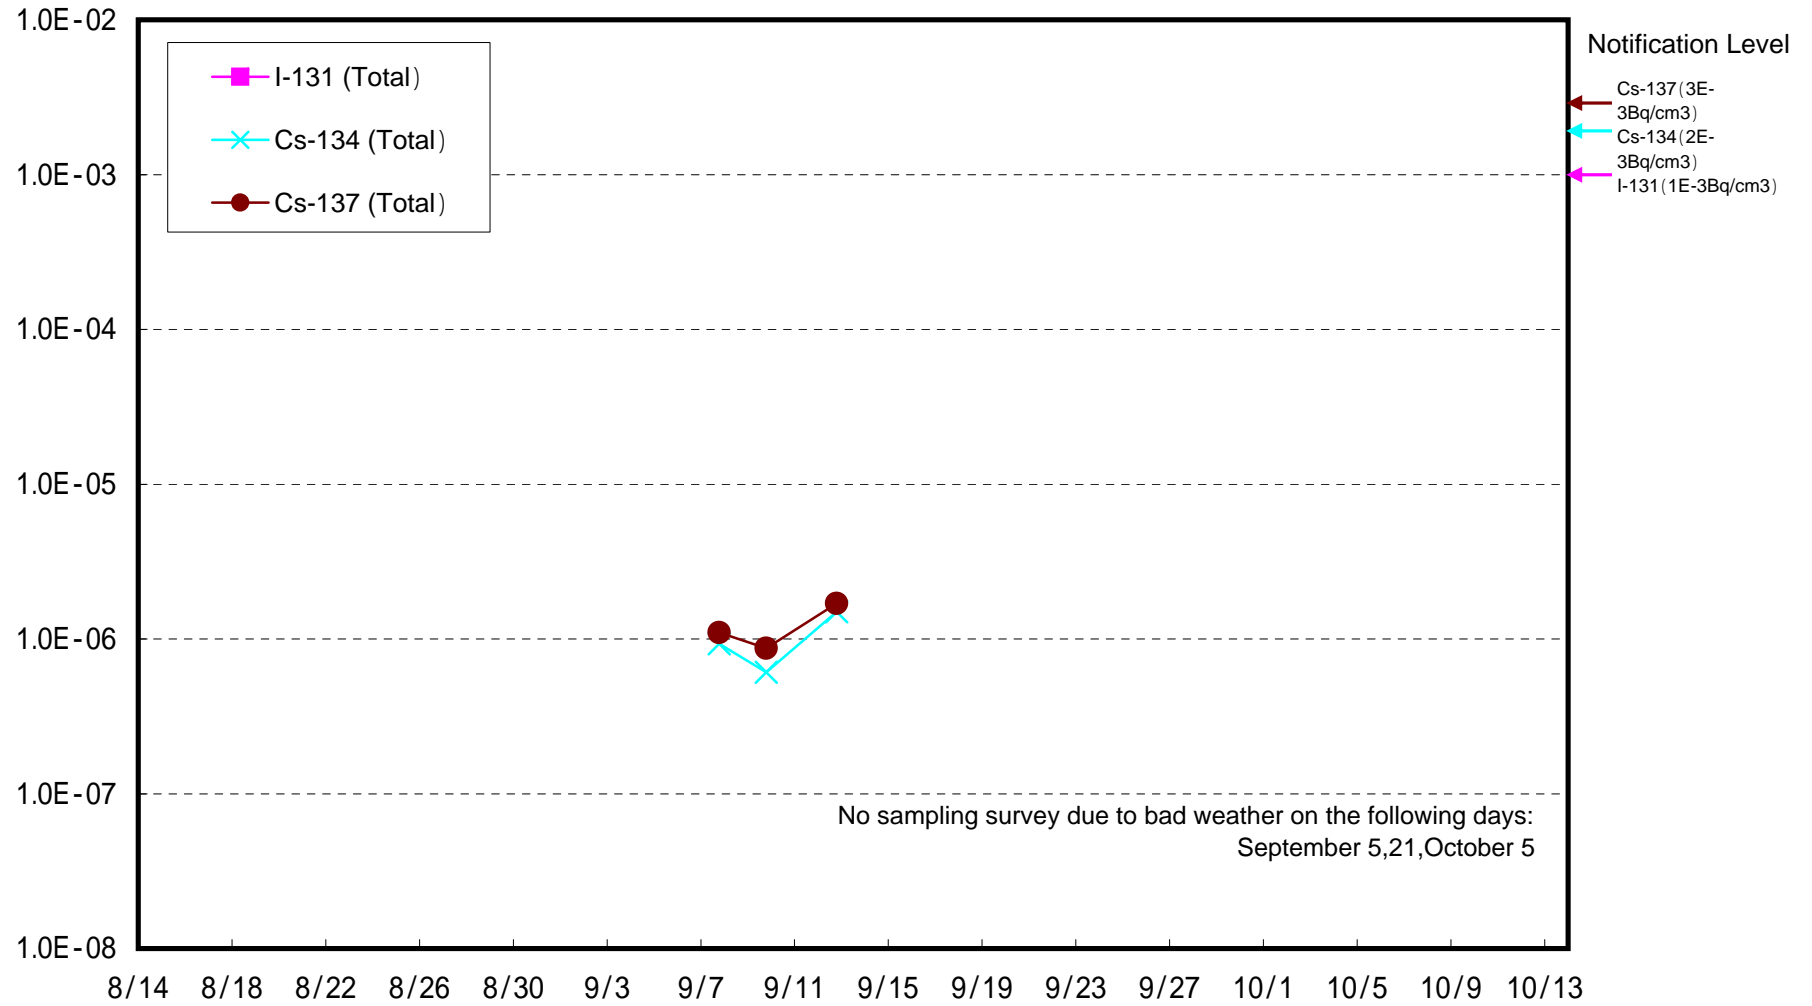

West Gate of Fukushima Daiichi Nuclear Power Station
Results of Dust Nuclide Analysis (Bq/cm³)

Fukushima Daiichi on Mega Float
Results of dust nuclides analyses (Bq/cm³)

2-3 km offshore on the sea of Fukushima Daiichi
Results of Dust Nuclide Analysis (Bq/cm³)