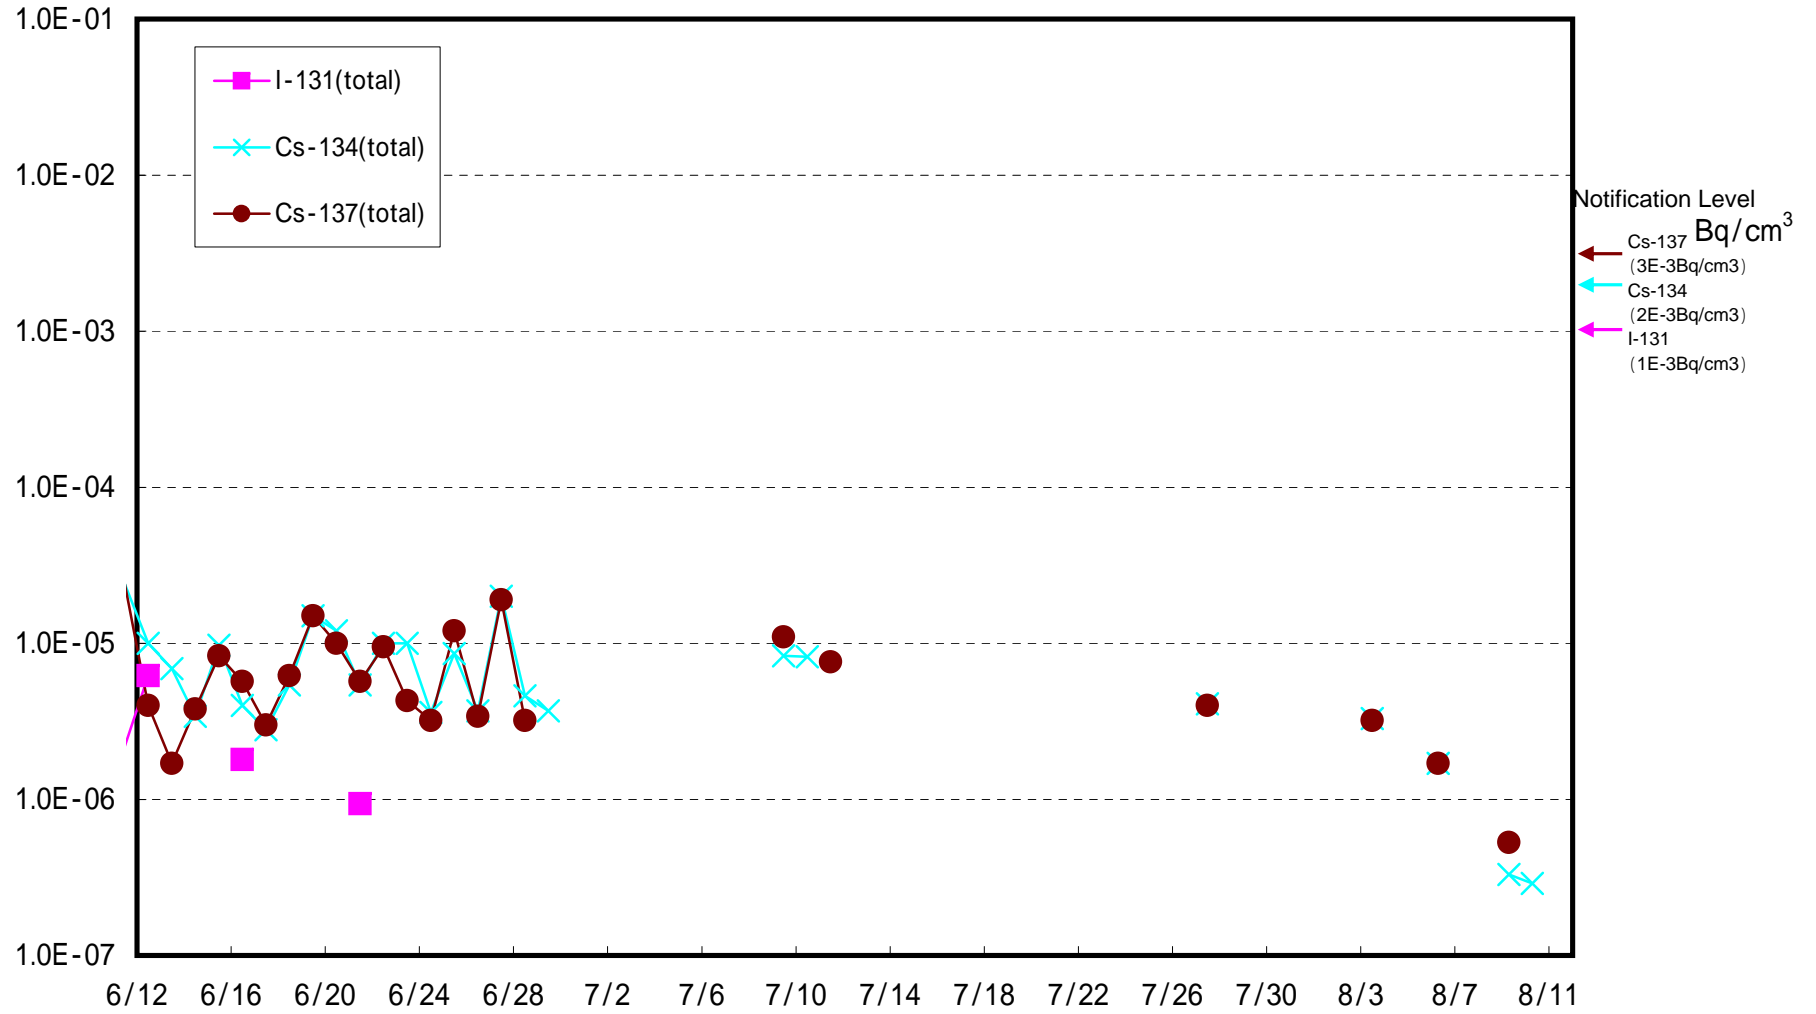

West Gate of Fukushima Daiichi Daiichi Nuclear PowerStation  
Results of Dust Nuclide Analysis

1u mountainside Fukushima Daini Nuclear PowerStation  
Results of Dust Nuclide Analysis (Bq/cm3)

2u mountainside Fukushima Daini Nuclear PowerStation  
Results of Dust Nuclide Analysis (Bq/cm<sup>3</sup>)