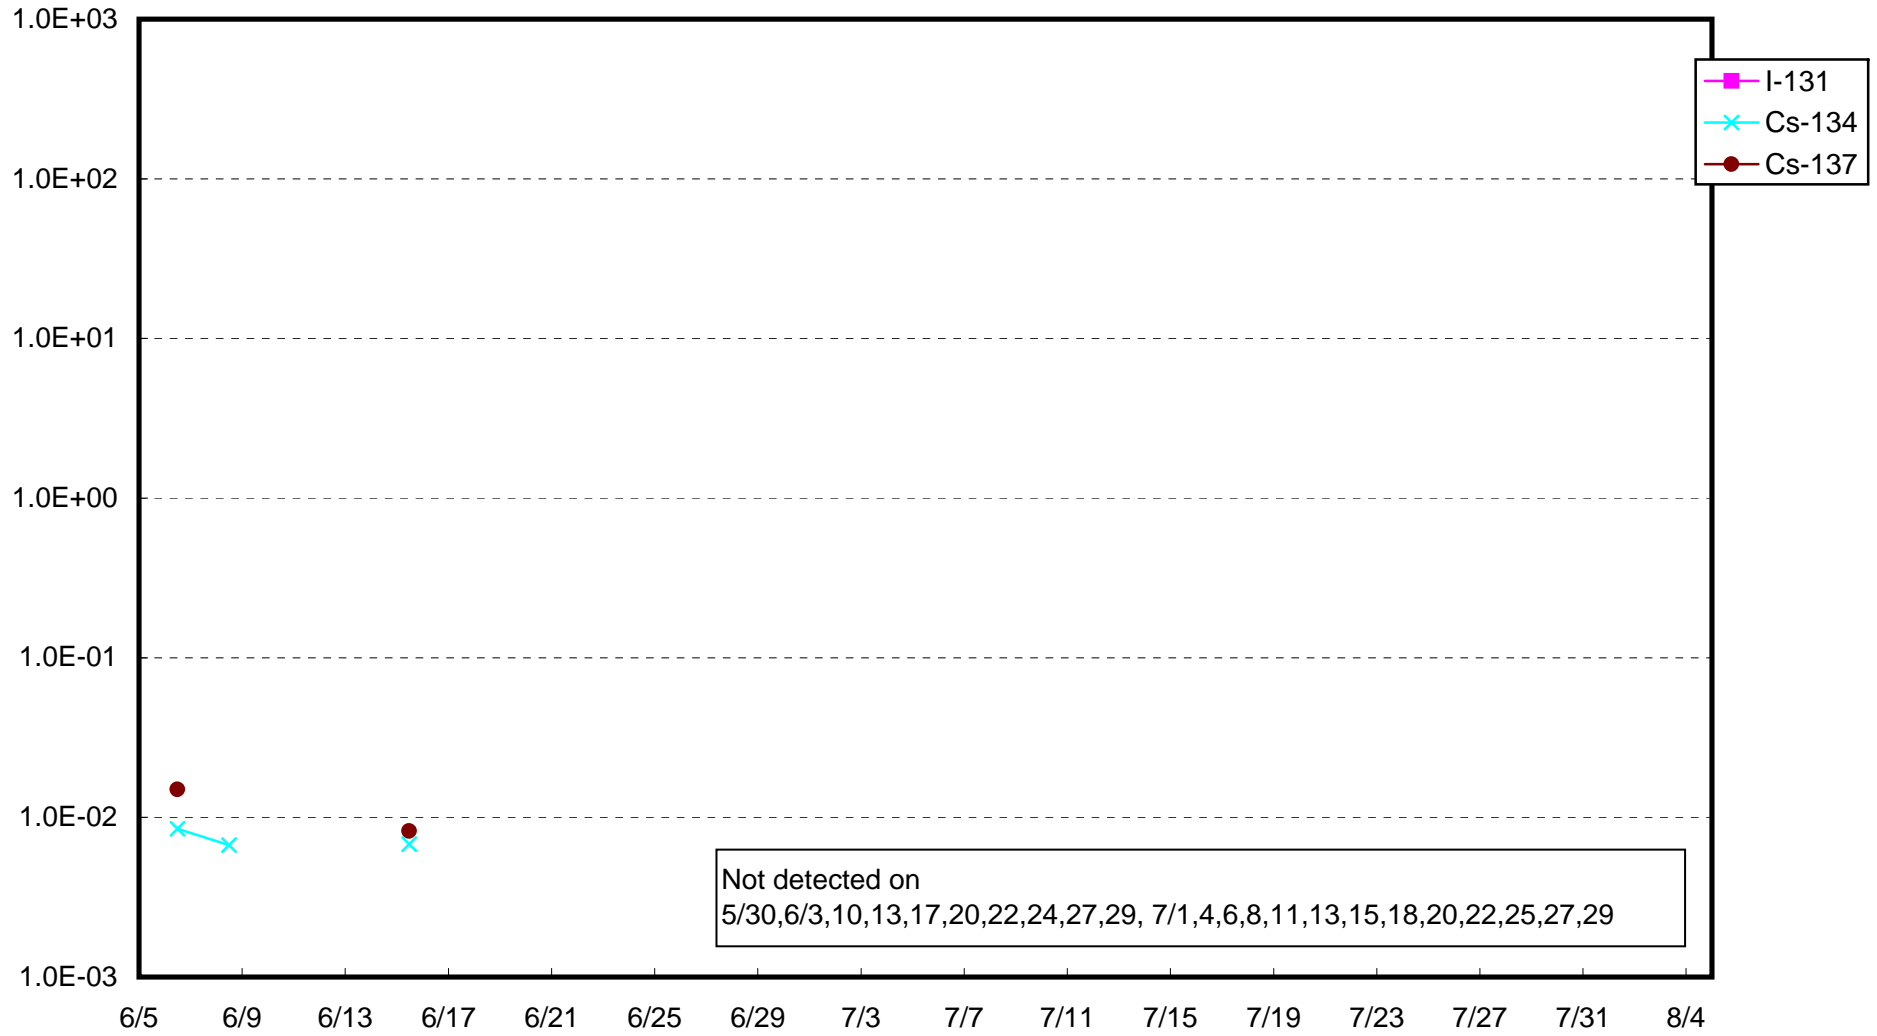

Fukushima Daiichi Nuclear Power Station : Radioactivity Density of Sub-drain at Unit 1 (Bq/cm³)

Fukushima Daiichi Nuclear Power Station : Radioactivity Density of Sub-drain at Unit 2 (Bq/cm³)

Fukushima Daiichi Nuclear Power Station : Radioactivity Density of Sub-drain at Unit 3 (Bq/cm³)

Fukushima Daiichi Nuclear Power Station : Radioactivity Density of Sub-drain at Unit 4 (Bq/cm³)

Fukushima Daiichi Nuclear Power Station : Radioactivity Density of Sub-drain at Unit 5 (Bq/cm³)

Fukushima Daiichi Nuclear Power Station : Radioactivity Density of Sub-drain at Unit 6 (Bq/cm³)