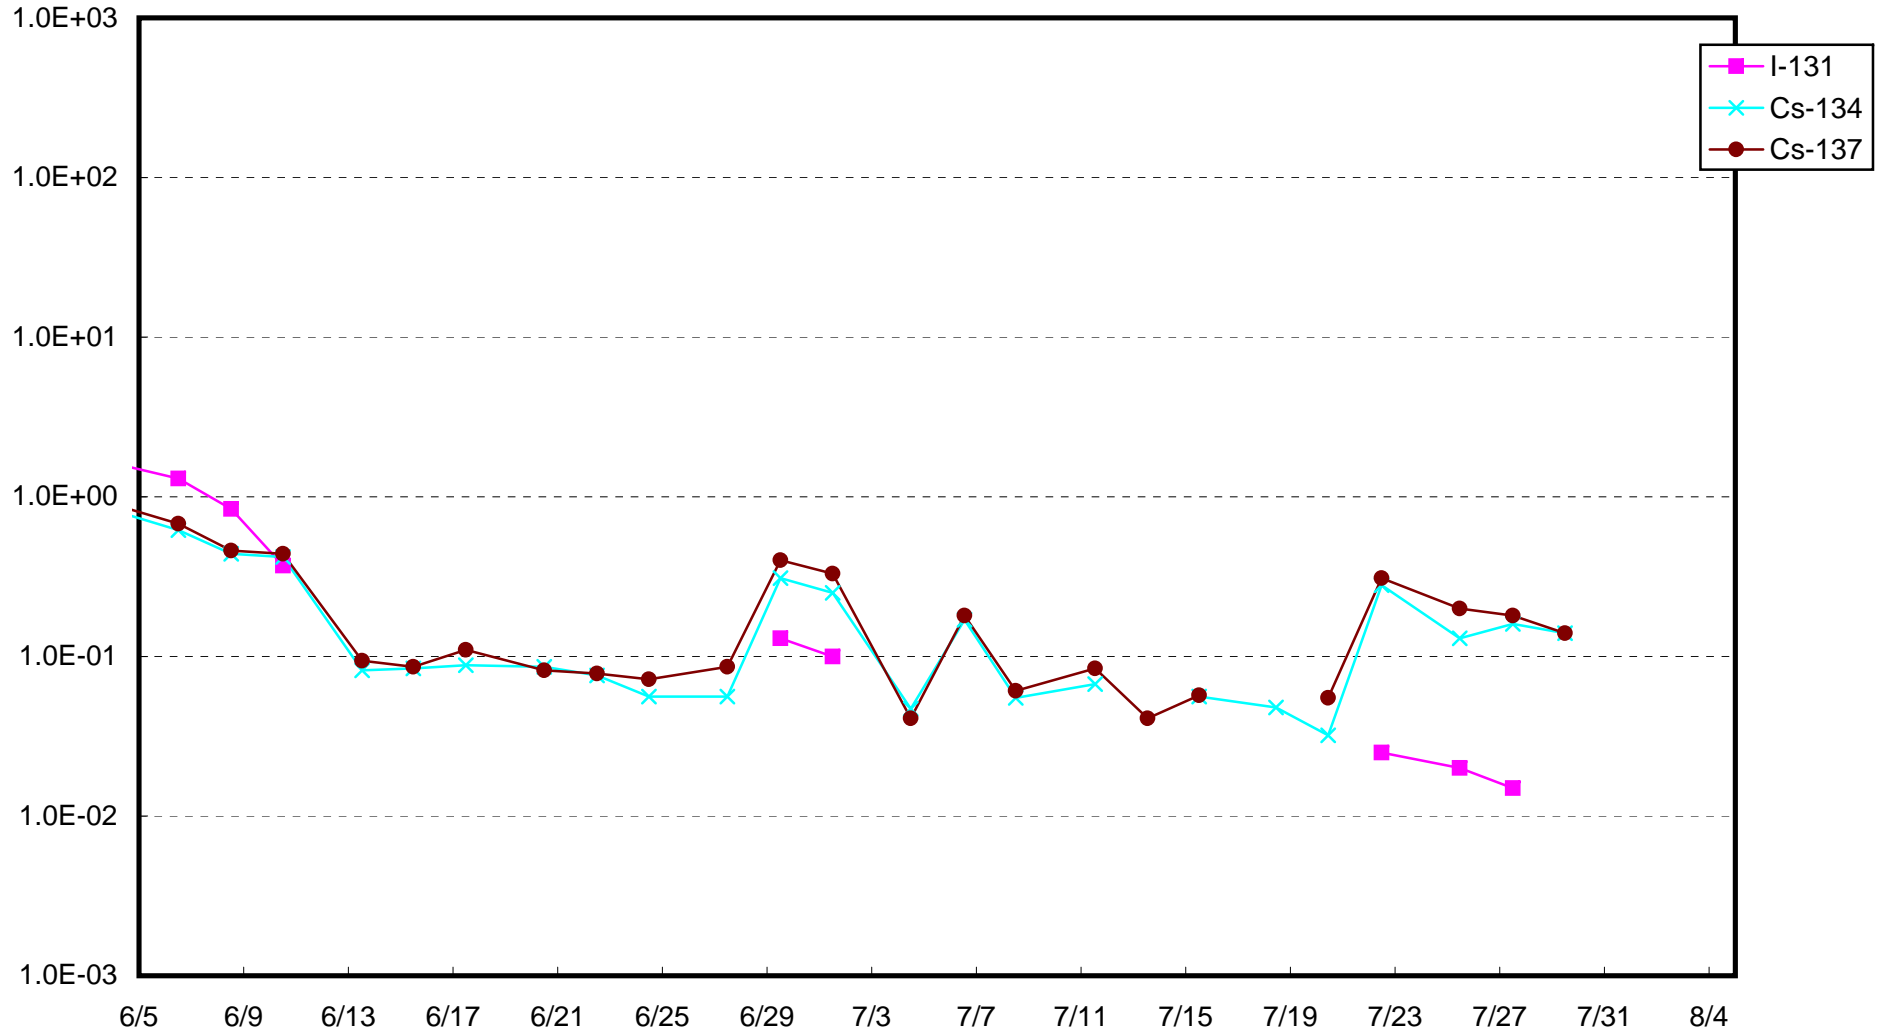

Fukushima Daiichi Nuclear Power Station : Radioactivity Density of Sub-drain at Unit 1 (Bq/cm³)

Fukushima Daiichi Nuclear Power Station : Radioactivity Density of Sub-drain at Unit 2 (Bq/cm³)

Fukushima Daiichi Nuclear Power Station : Radioactivity Density of Sub-drain at Unit 3 (Bq/cm³)

Fukushima Daiichi Nuclear Power Station : Radioactivity Density of Sub-drain at Unit 4 (Bq/cm³)

Fukushima Daiichi Nuclear Power Station : Radioactivity Density of Sub-drain at Unit 5 (Bq/cm³)

Fukushima Daiichi Nuclear Power Station : Radioactivity Density of Sub-drain at Unit 6 (Bq/cm³)