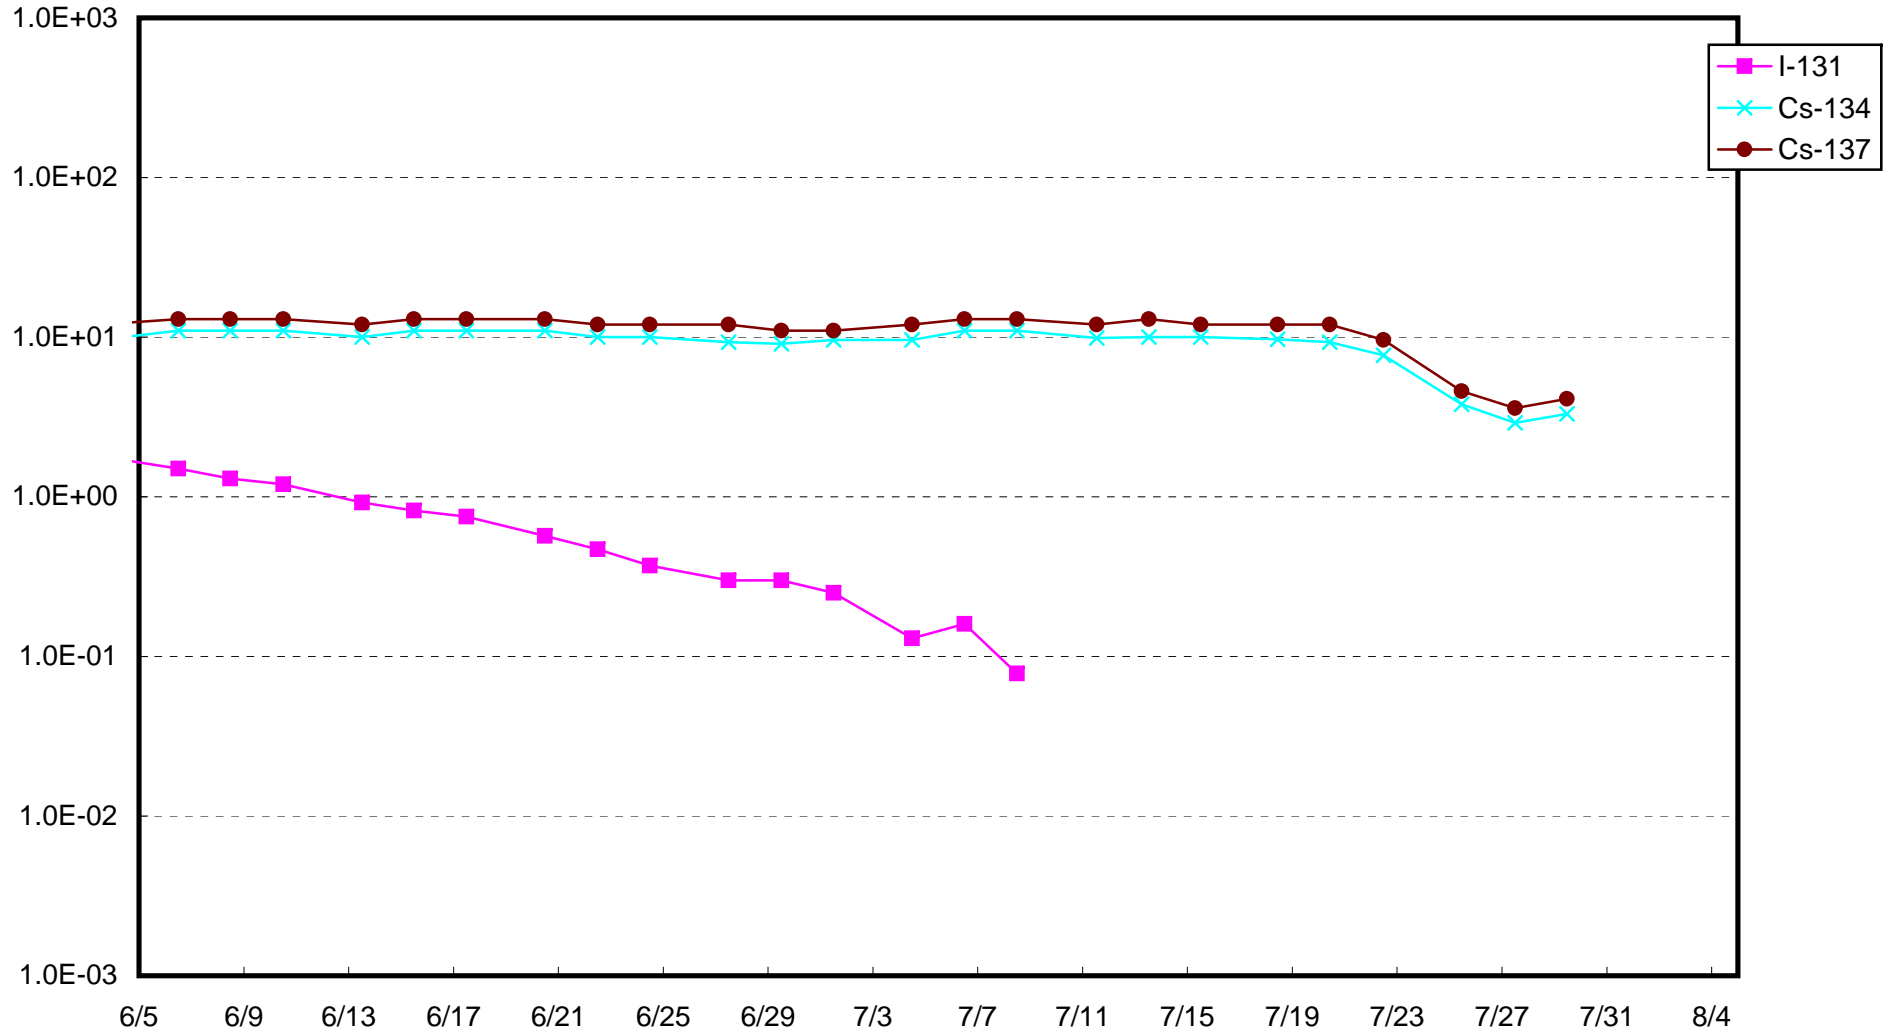

Fukushima Daiichi Nuclear Power Station : Radioactivity Density of Sub-drain at Unit 1 (Bq/cm³)

Fukushima Daiichi Nuclear Power Station : Radioactivity Density of Sub-drain at Unit 2 (Bq/cm³)

Fukushima Daiichi Nuclear Power Station : Radioactivity Density of Sub-drain at Unit 3 (Bq/cm³)

Fukushima Daiichi Nuclear Power Station : Radioactivity Density of Sub-drain at Unit 4 (Bq/cm³)

Fukushima Daiichi Nuclear Power Station : Radioactivity Density of Sub-drain at Unit 5 (Bq/cm³)

Fukushima Daiichi Nuclear Power Station : Radioactivity Density of Sub-drain at Unit 6 (Bq/cm³)