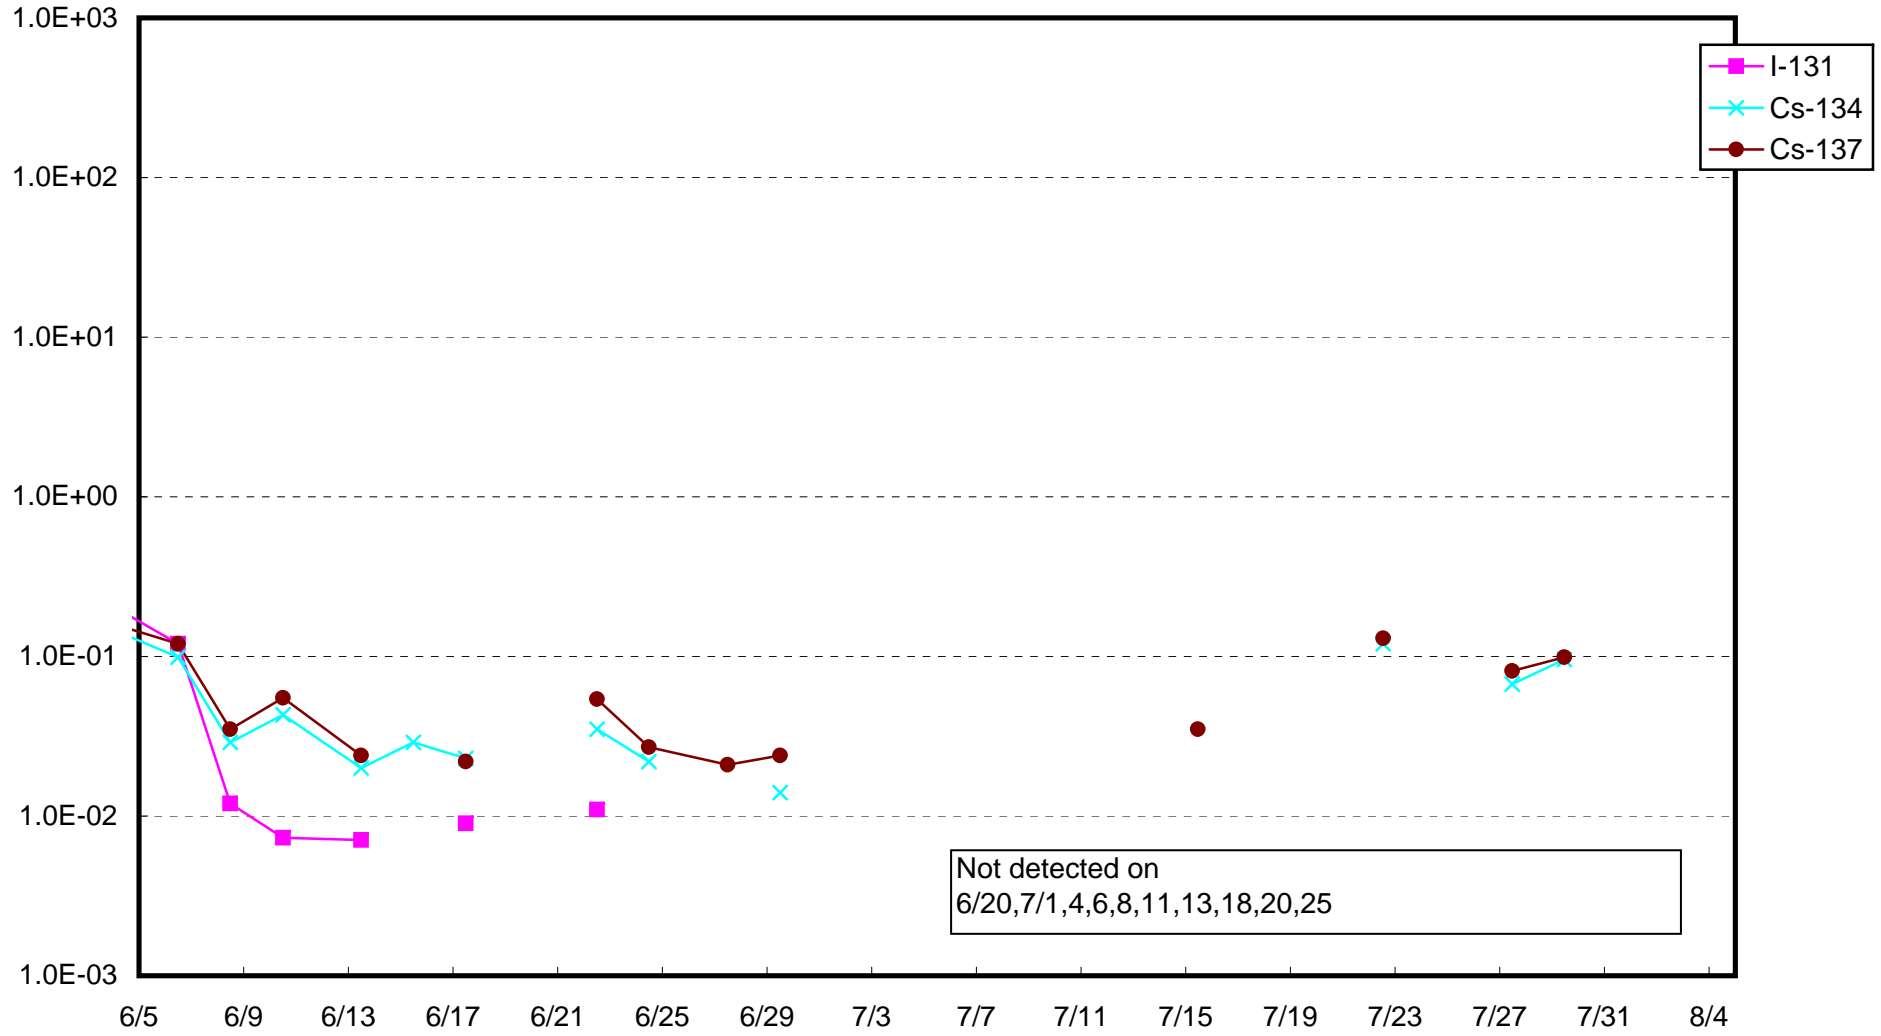

Fukushima Daiichi Nuclear Power Station : Radioactivity Density of Sub-drain at Unit 1 (Bq/cm³)

Fukushima Daiichi Nuclear Power Station : Radioactivity Density of Sub-drain at Unit 2 (Bq/cm³)

Fukushima Daiichi Nuclear Power Station : Radioactivity Density of Sub-drain at Unit 3 (Bq/cm³)

Fukushima Daiichi Nuclear Power Station : Radioactivity Density of Sub-drain at Unit 4 (Bq/cm³)

Fukushima Daiichi Nuclear Power Station : Radioactivity Density of Sub-drain at Unit 5 (Bq/cm³)

Fukushima Daiichi Nuclear Power Station : Radioactivity Density of Sub-drain at Unit 6 (Bq/cm³)