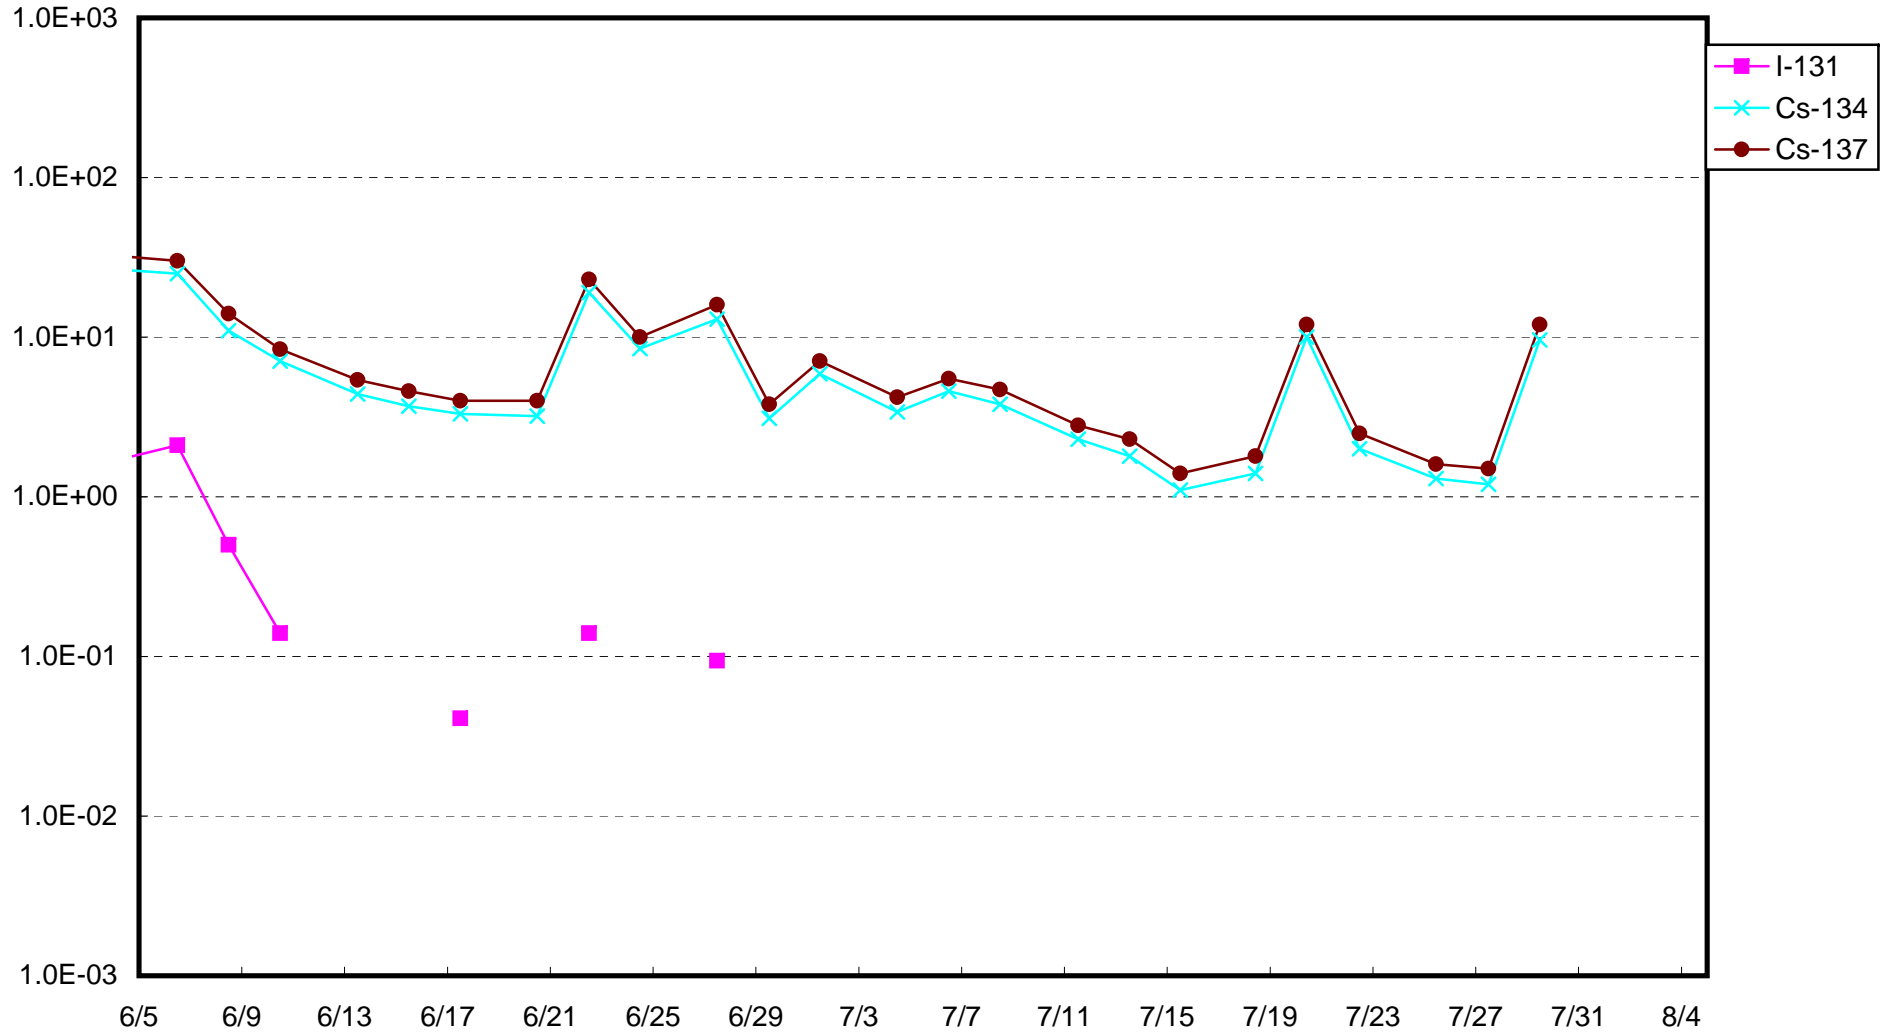

Fukushima Daiichi Nuclear Power Station : Radioactivity Density of Sub-drain at Unit 1 (Bq/cm³)

Fukushima Daiichi Nuclear Power Station : Radioactivity Density of Sub-drain at Unit 2 (Bq/cm³)

Fukushima Daiichi Nuclear Power Station : Radioactivity Density of Sub-drain at Unit 3 (Bq/cm³)

Fukushima Daiichi Nuclear Power Station : Radioactivity Density of Sub-drain at Unit 4 (Bq/cm³)

Fukushima Daiichi Nuclear Power Station : Radioactivity Density of Sub-drain at Unit 5 (Bq/cm³)

Fukushima Daiichi Nuclear Power Station : Radioactivity Density of Sub-drain at Unit 6 (Bq/cm³)