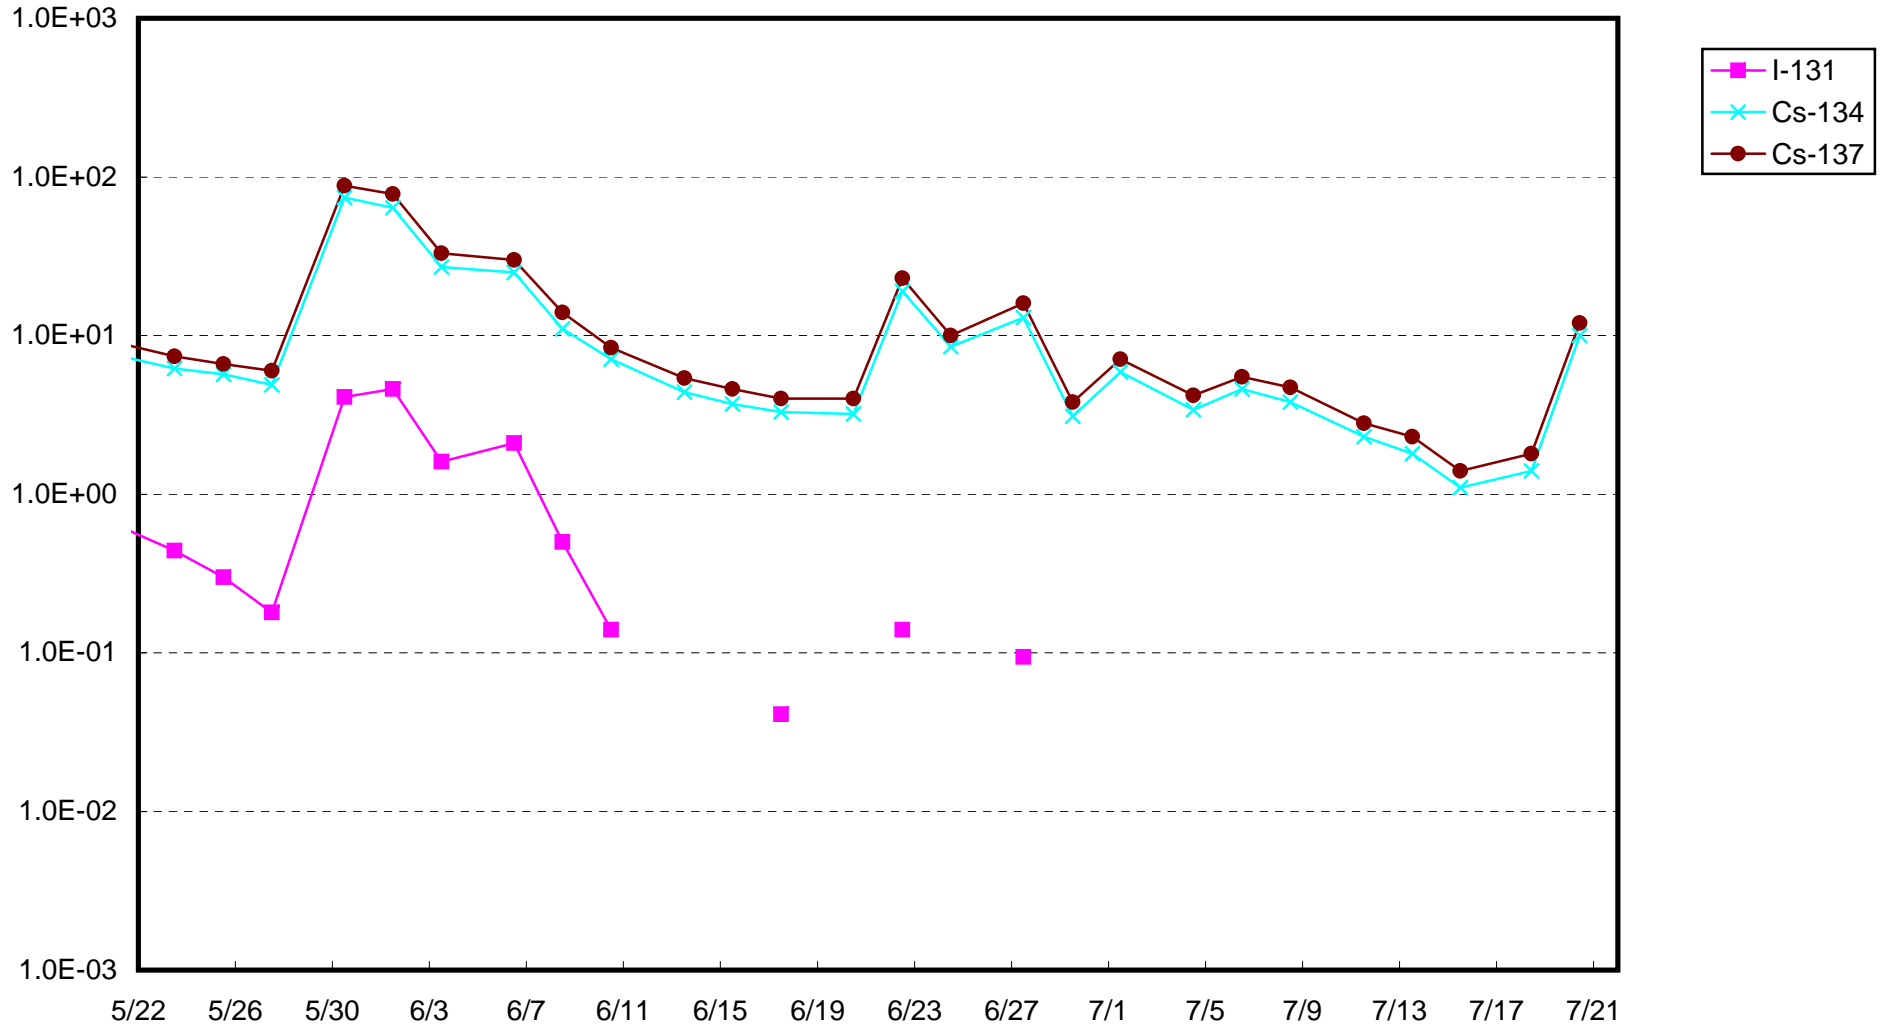

Fukushima Daiichi Nuclear Power Station : Radioactivity Density of Sub-drain at Unit 1 (Bq/cm³)

Fukushima Daiichi Nuclear Power Station : Radioactivity Density of Sub-drain at Unit 2 (Bq/cm³)

Fukushima Daiichi Nuclear Power Station : Radioactivity Density of Sub-drain at Unit 3 (Bq/cm3)

Fukushima Daiichi Nuclear Power Station : Radioactivity Density of Sub-drain at Unit 4 (Bq/cm³)

Fukushima Daiichi Nuclear Power Station : Radioactivity Density of Sub-drain at Unit 5 (Bq/cm³)

Fukushima Daiichi Nuclear Power Station : Radioactivity Density of Sub-drain at Unit 6 (Bq/cm³)