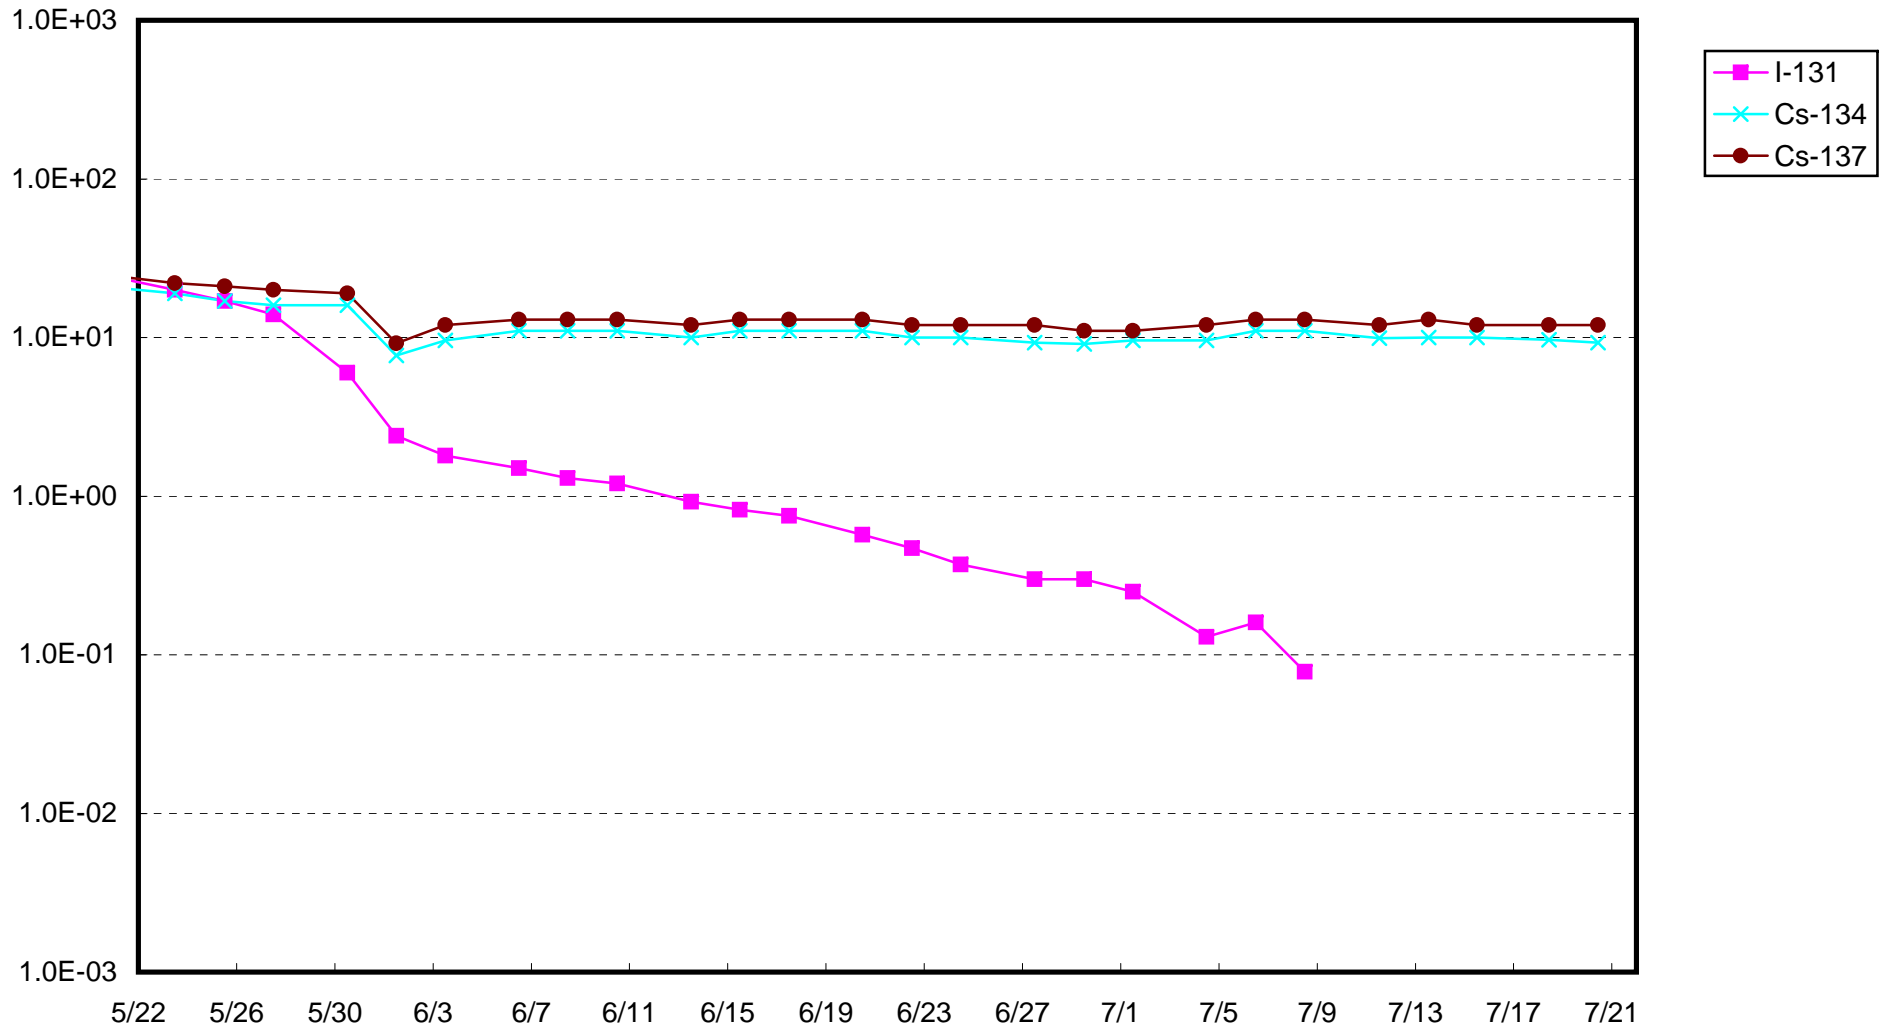

Fukushima Daiichi Nuclear Power Station : Radioactivity Density of Sub-drain at Unit 1 (Bq/cm³)

Fukushima Daiichi Nuclear Power Station : Radioactivity Density of Sub-drain at Unit 2 (Bq/cm³)

Fukushima Daiichi Nuclear Power Station : Radioactivity Density of Sub-drain at Unit 3 (Bq/cm3)

Fukushima Daiichi Nuclear Power Station : Radioactivity Density of Sub-drain at Unit 4 (Bq/cm³)

Fukushima Daiichi Nuclear Power Station : Radioactivity Density of Sub-drain at Unit 5 (Bq/cm³)

Fukushima Daiichi Nuclear Power Station : Radioactivity Density of Sub-drain at Unit 6 (Bq/cm³)