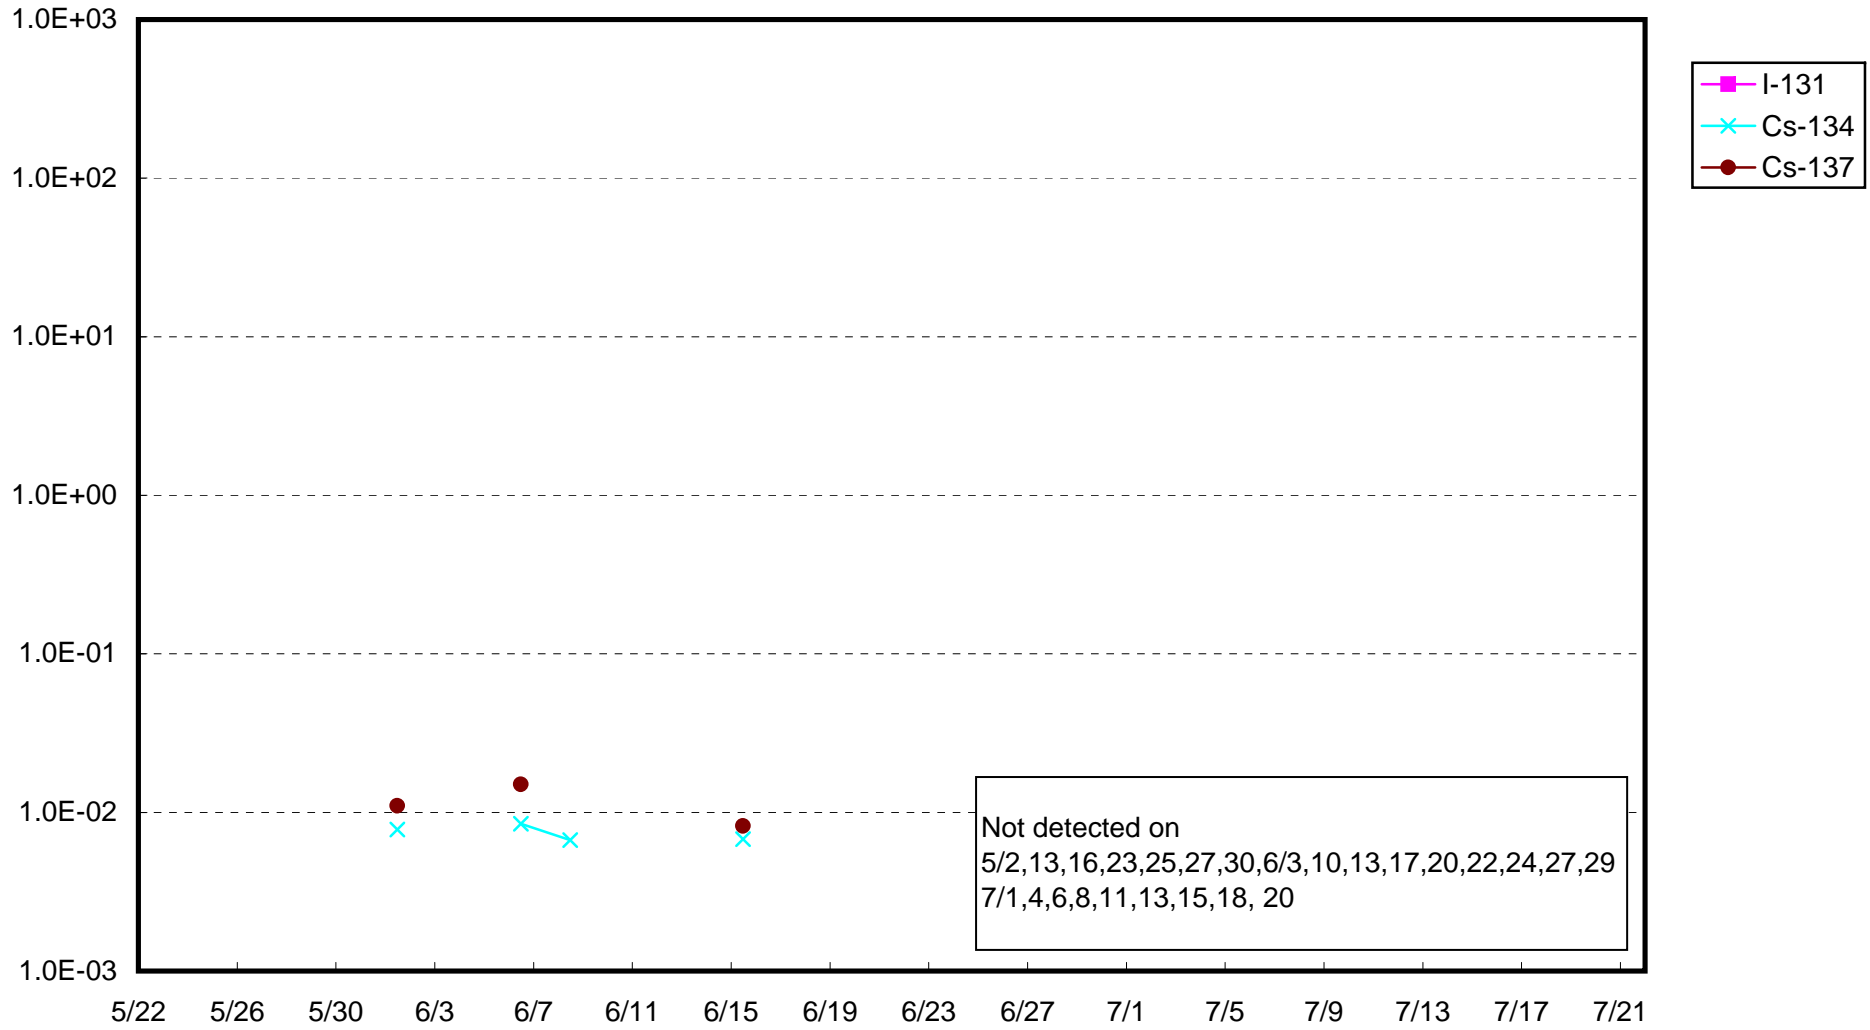

Fukushima Daiichi Nuclear Power Station : Radioactivity Density of Sub-drain at Unit 1 (Bq/cm³)

Fukushima Daiichi Nuclear Power Station : Radioactivity Density of Sub-drain at Unit 2 (Bq/cm³)

Fukushima Daiichi Nuclear Power Station : Radioactivity Density of Sub-drain at Unit 3 (Bq/cm3)

Fukushima Daiichi Nuclear Power Station : Radioactivity Density of Sub-drain at Unit 4 (Bq/cm³)

Fukushima Daiichi Nuclear Power Station : Radioactivity Density of Sub-drain at Unit 5 (Bq/cm³)

Fukushima Daiichi Nuclear Power Station : Radioactivity Density of Sub-drain at Unit 6 (Bq/cm³)