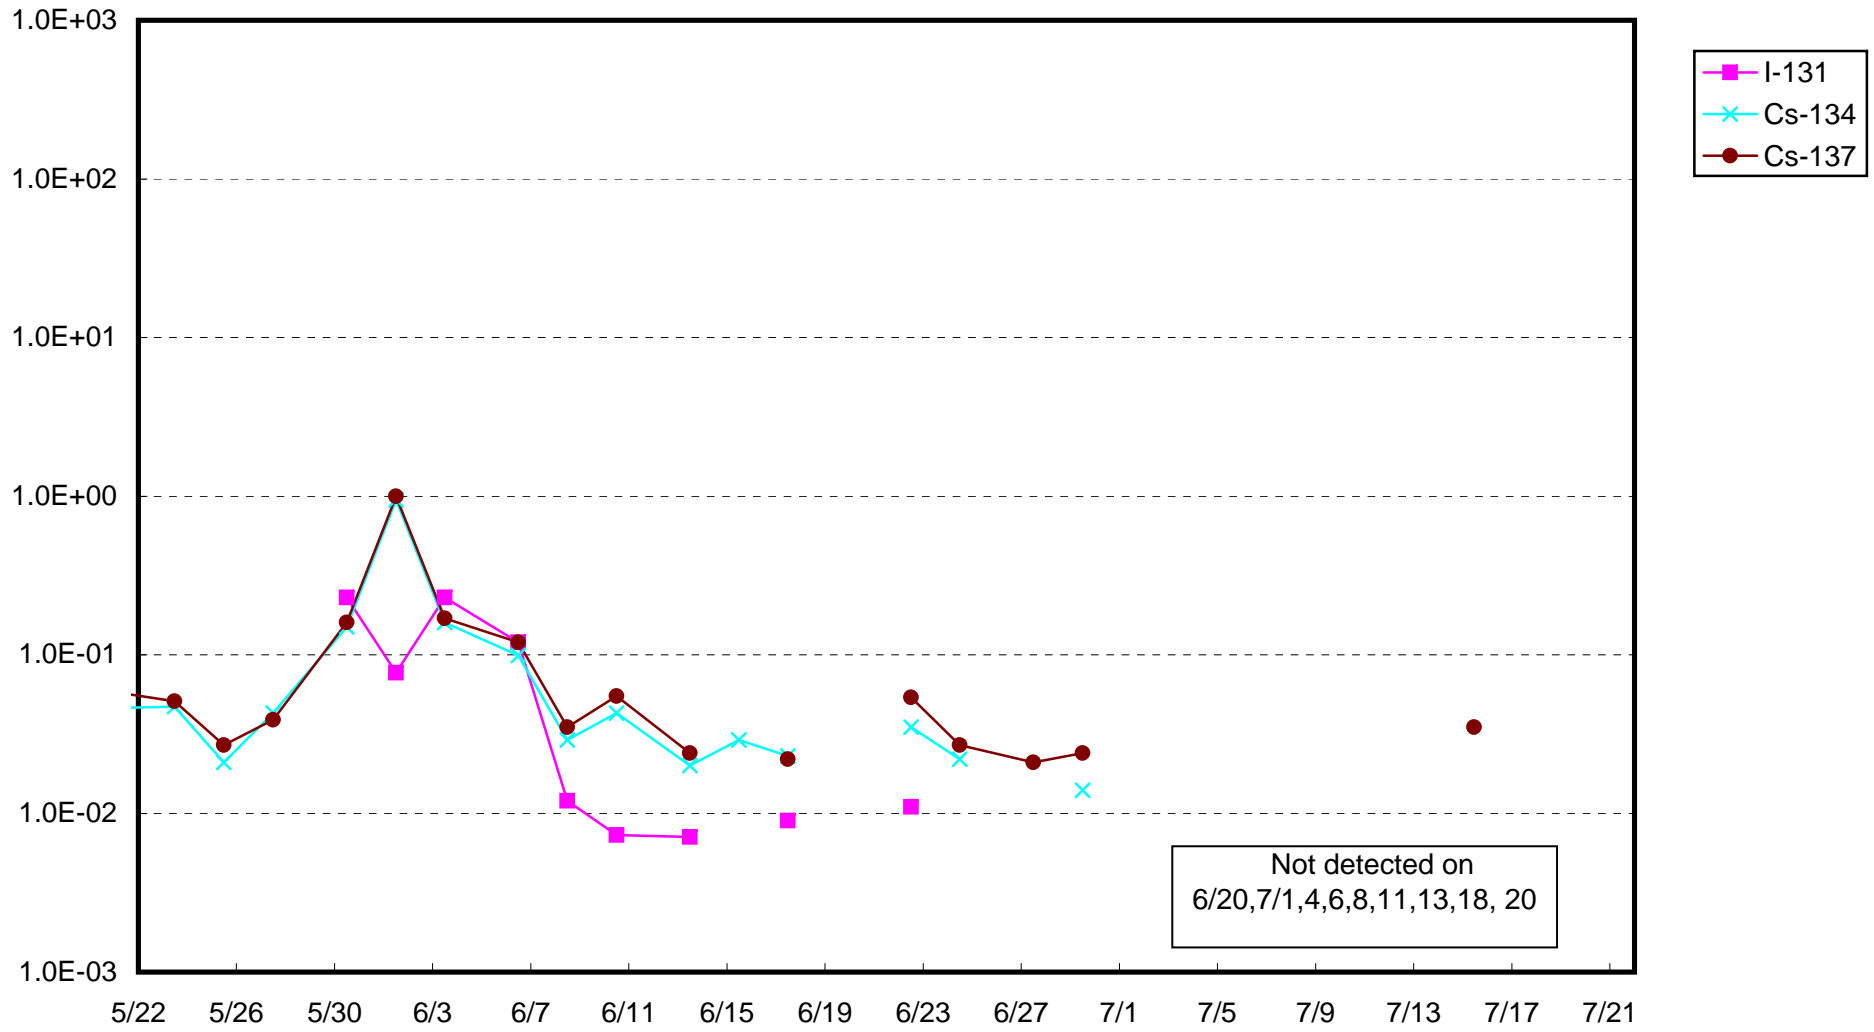

Fukushima Daiichi Nuclear Power Station : Radioactivity Density of Sub-drain at Unit 1 (Bq/cm³)

Fukushima Daiichi Nuclear Power Station : Radioactivity Density of Sub-drain at Unit 2 (Bq/cm³)

Fukushima Daiichi Nuclear Power Station : Radioactivity Density of Sub-drain at Unit 3 (Bq/cm3)

Fukushima Daiichi Nuclear Power Station : Radioactivity Density of Sub-drain at Unit 4 (Bq/cm³)

Fukushima Daiichi Nuclear Power Station : Radioactivity Density of Sub-drain at Unit 5 (Bq/cm³)

Fukushima Daiichi Nuclear Power Station : Radioactivity Density of Sub-drain at Unit 6 (Bq/cm³)