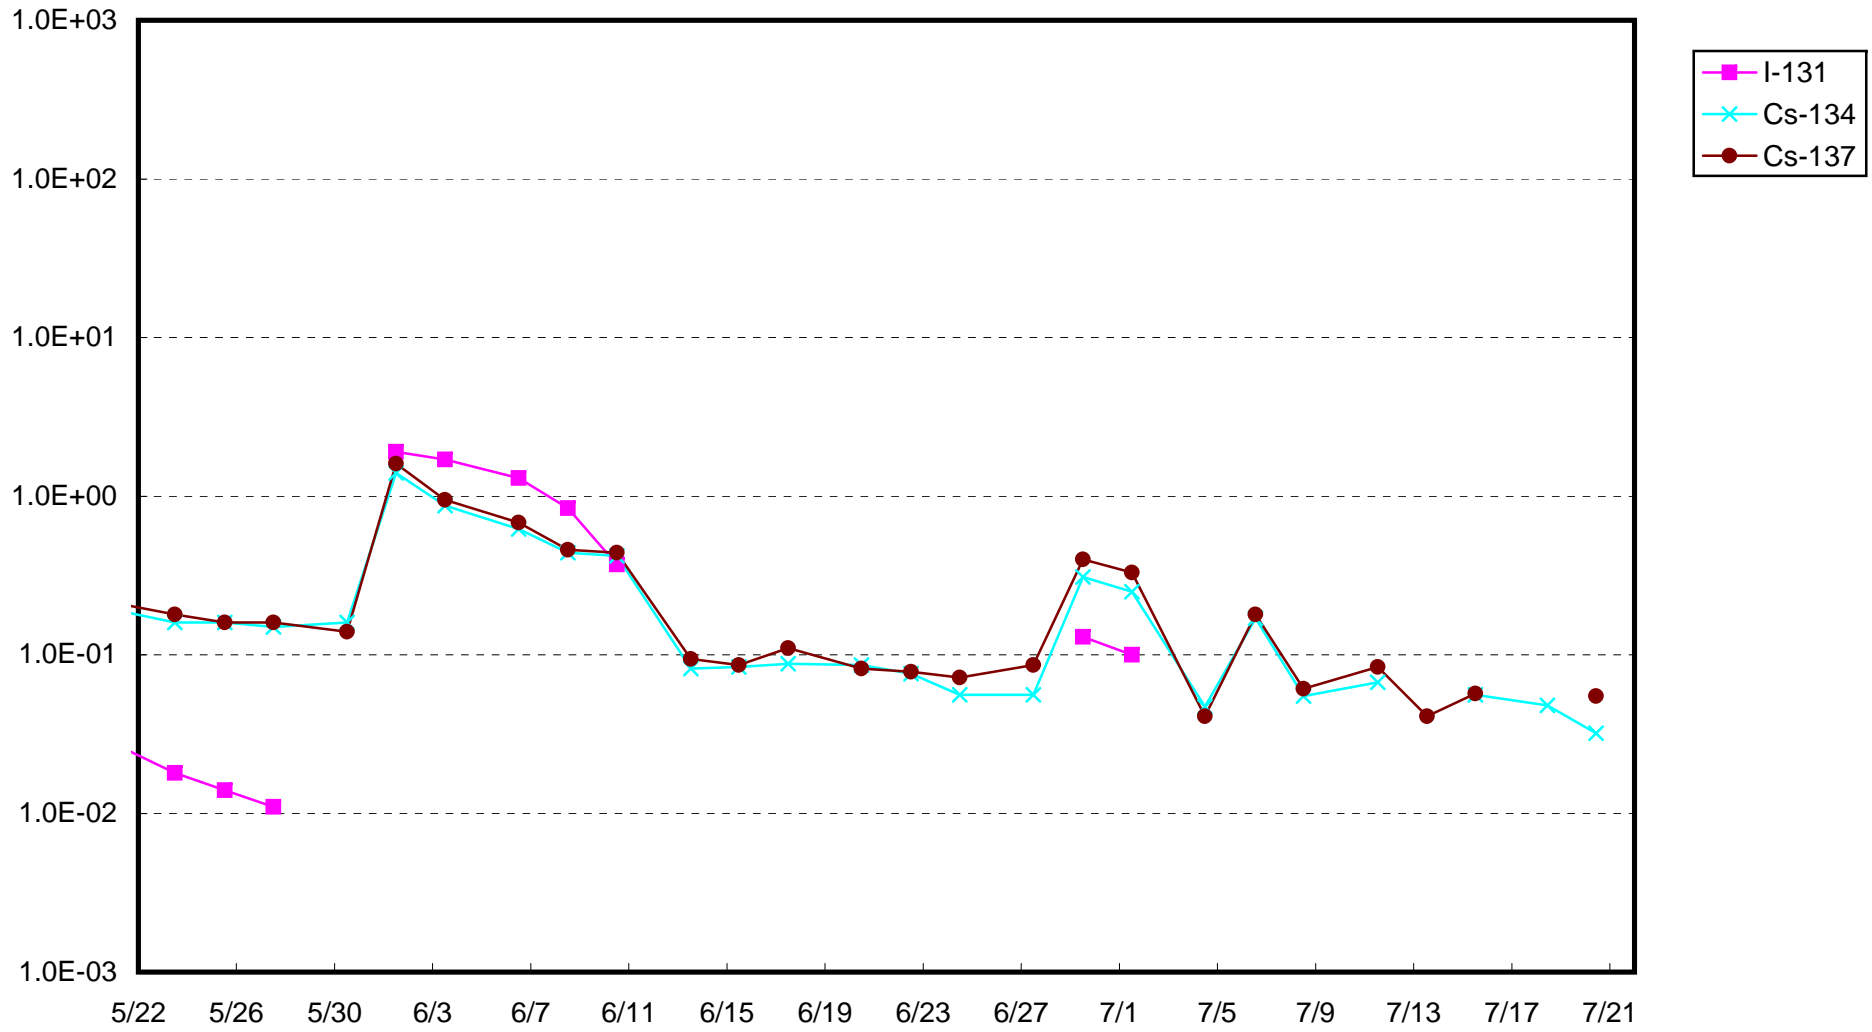

Fukushima Daiichi Nuclear Power Station : Radioactivity Density of Sub-drain at Unit 1 (Bq/cm³)

Fukushima Daiichi Nuclear Power Station : Radioactivity Density of Sub-drain at Unit 2 (Bq/cm³)

Fukushima Daiichi Nuclear Power Station : Radioactivity Density of Sub-drain at Unit 3 (Bq/cm3)

Fukushima Daiichi Nuclear Power Station : Radioactivity Density of Sub-drain at Unit 4 (Bq/cm³)

Fukushima Daiichi Nuclear Power Station : Radioactivity Density of Sub-drain at Unit 5 (Bq/cm³)

Fukushima Daiichi Nuclear Power Station : Radioactivity Density of Sub-drain at Unit 6 (Bq/cm³)