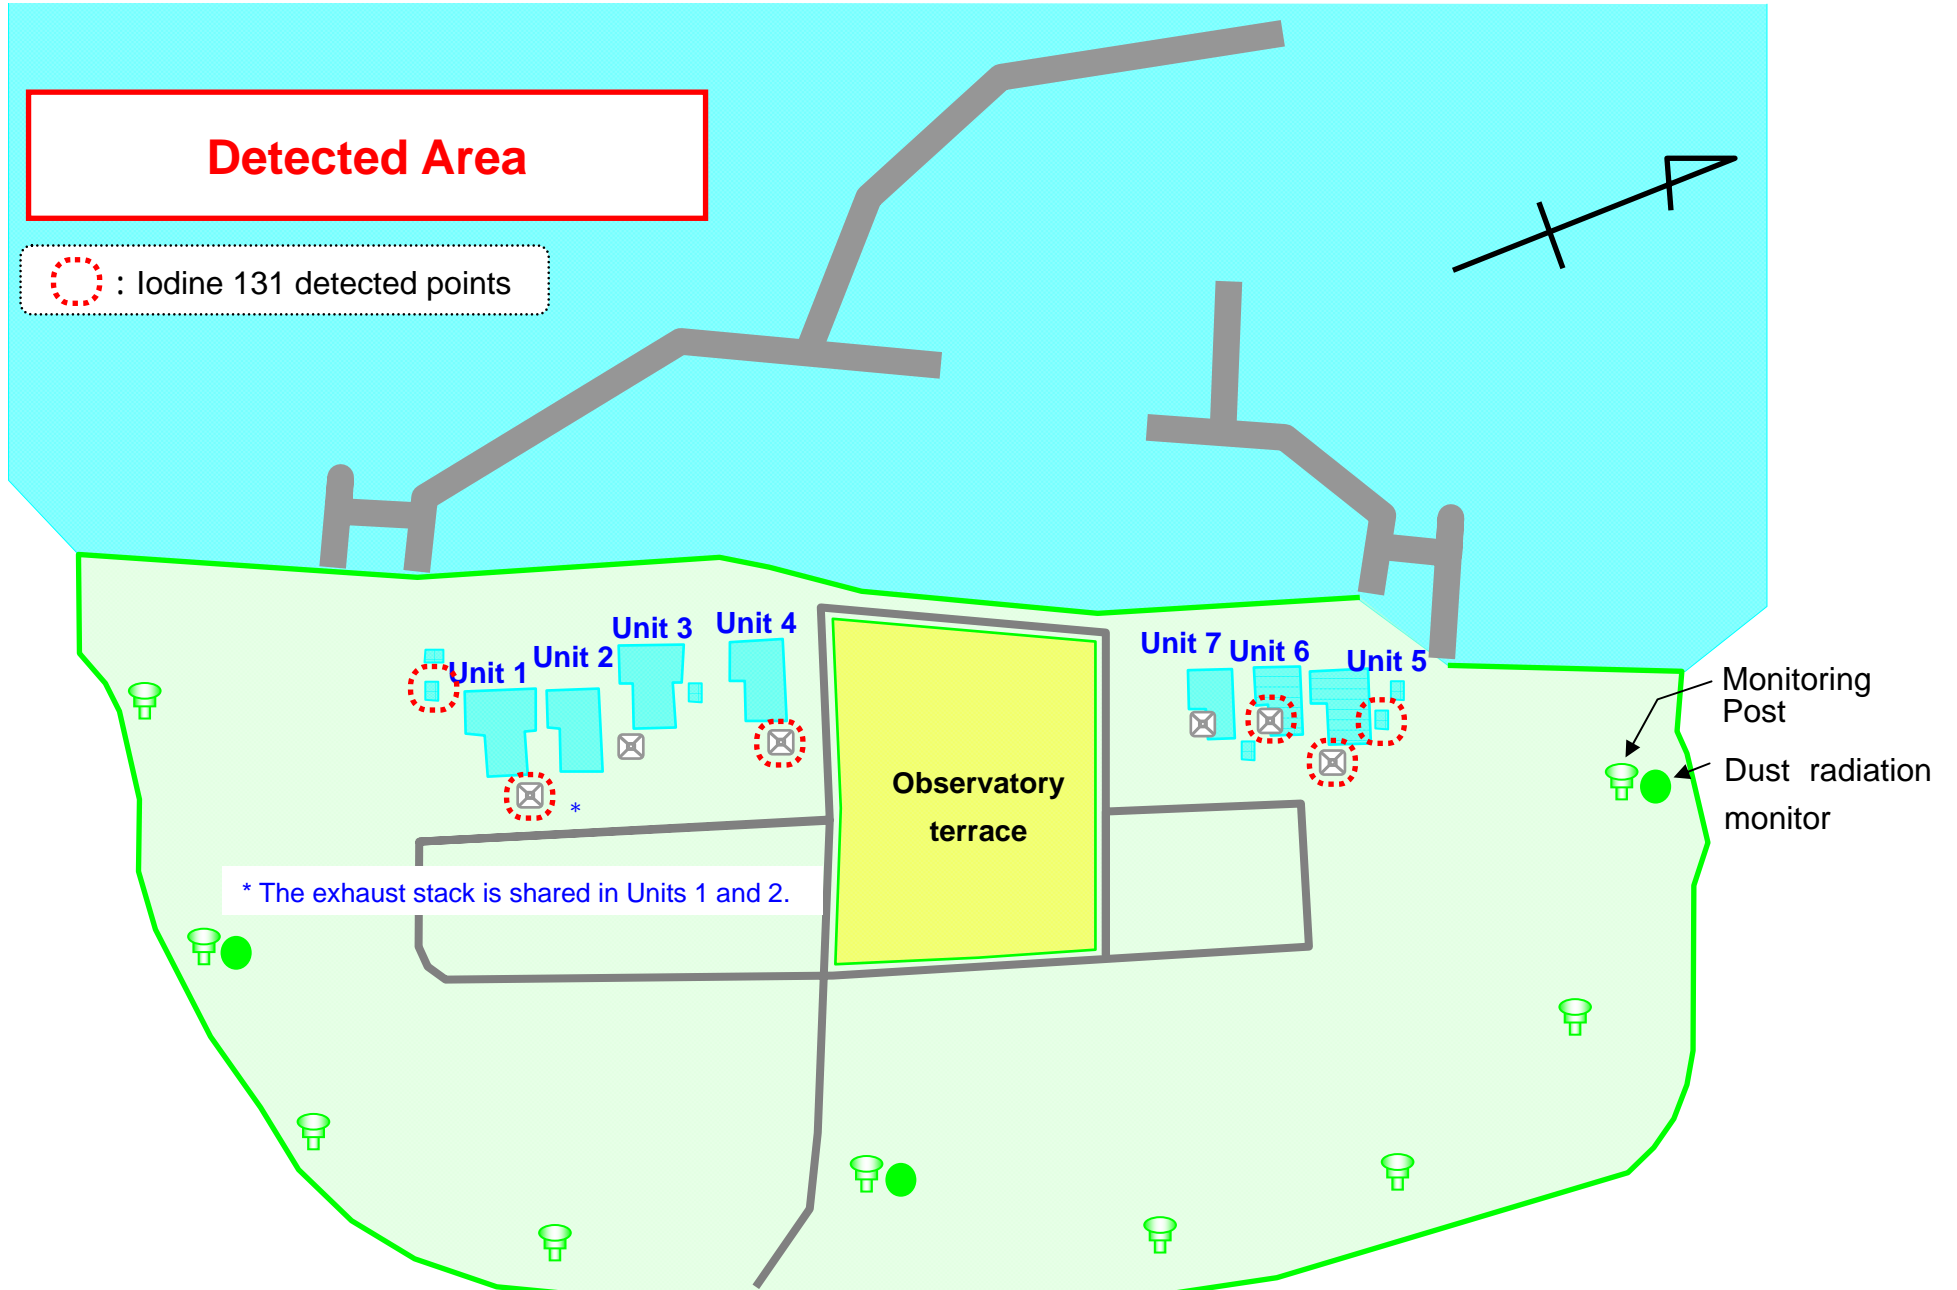

Iodine detected points at Kashiwazaki-Kariwa Nuclear Power Station

Outside facilities of Kashiwazaki-Kariwa Nuclear Power Station