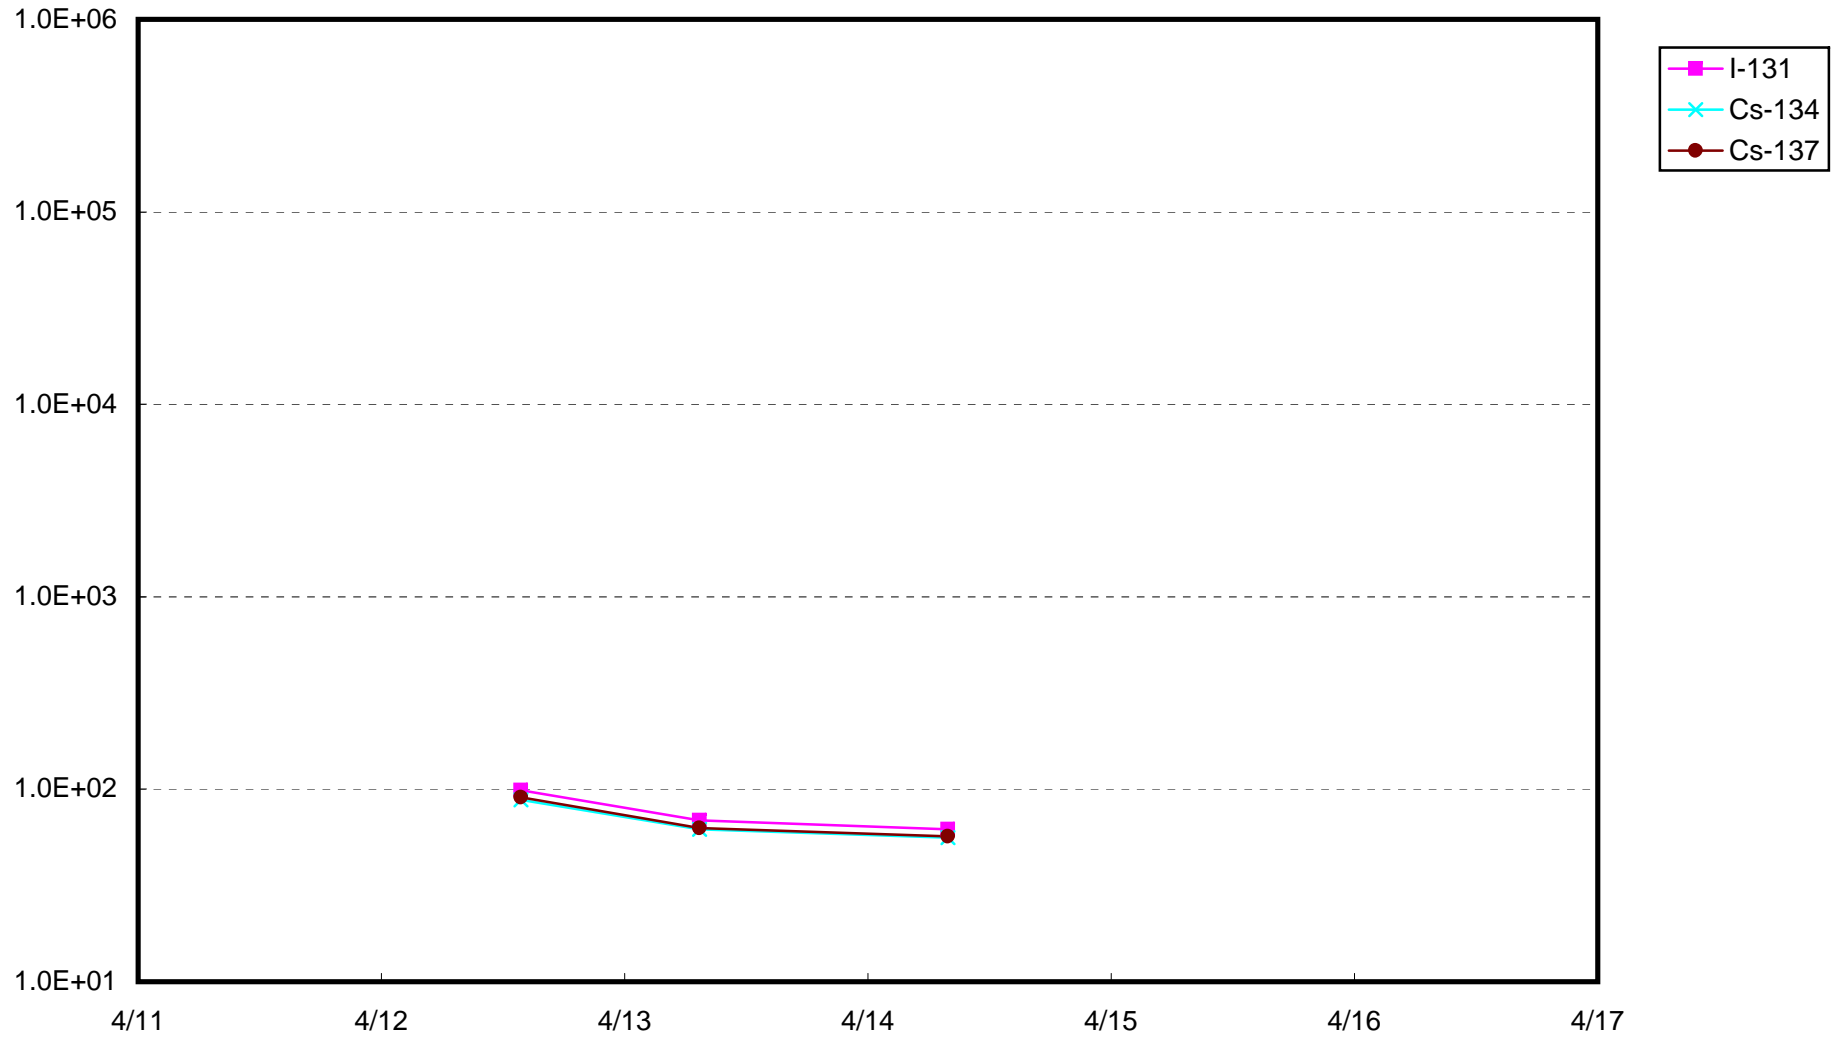

Radioactivity density of seawater at the quay of Fukushima Daiichi NPS (Bq/cm³)

Radioactivity density of seawater at the bar screen of Unit 2, Fukushima Daiichi NPS (Bq/cm³)

Radioactivity density of seawater at the south of Unit 1 - 4 water intake, Fukushima Daiichi NPS (Bq/cm³)

Radioactivity density of seawater at the north of Unit 1 - 4 water intake, Fukushima Daiichi NPS (Bq/cm³)