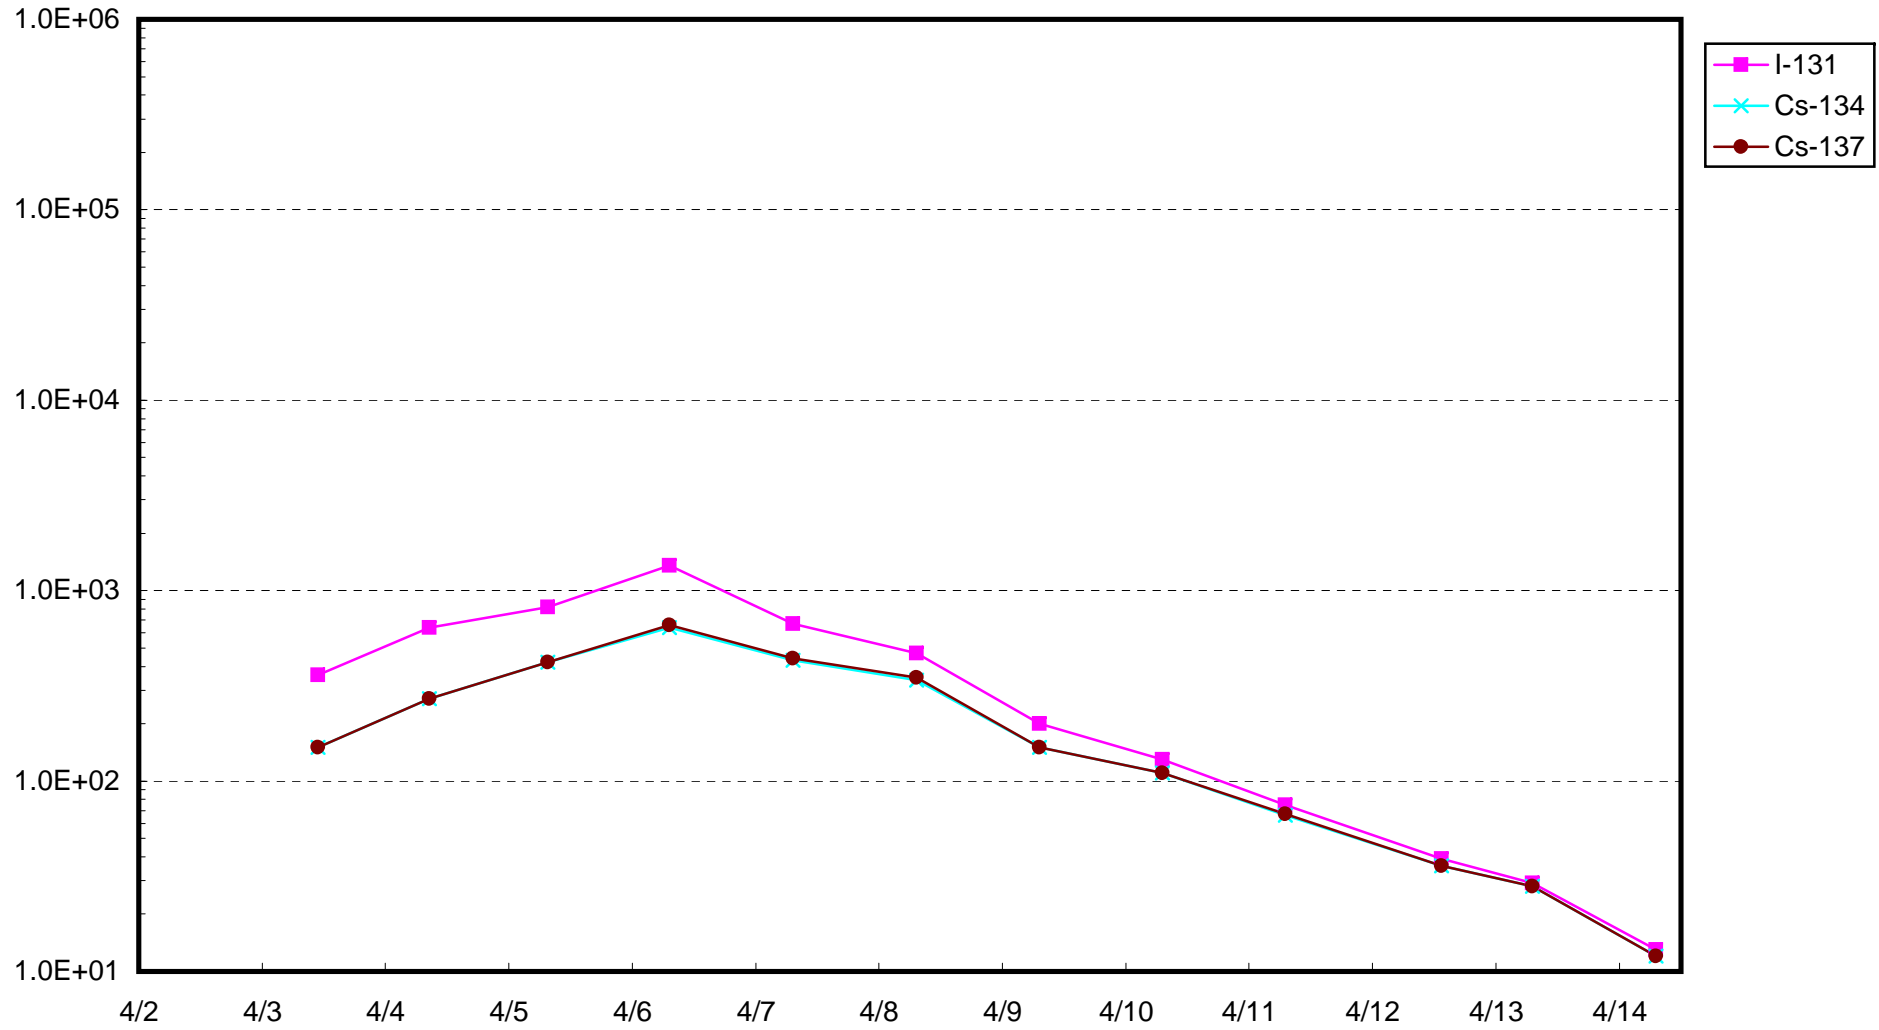

Radioactivity density of seawater at the quay of Fukushima Daiichi NPS (Bq/cm³)

Radioactivity density of seawater at the bar screen of Unit 2, Fukushima Daiichi NPS (Bq/cm³)

Radioactivity density of seawater at the south of Unit 1 - 4 water intake, Fukushima Daiichi NPS (Bq/cm³)

Radioactivity density of seawater at the north of Unit 1 - 4 water intake, Fukushima Daiichi NPS (Bq/cm³)