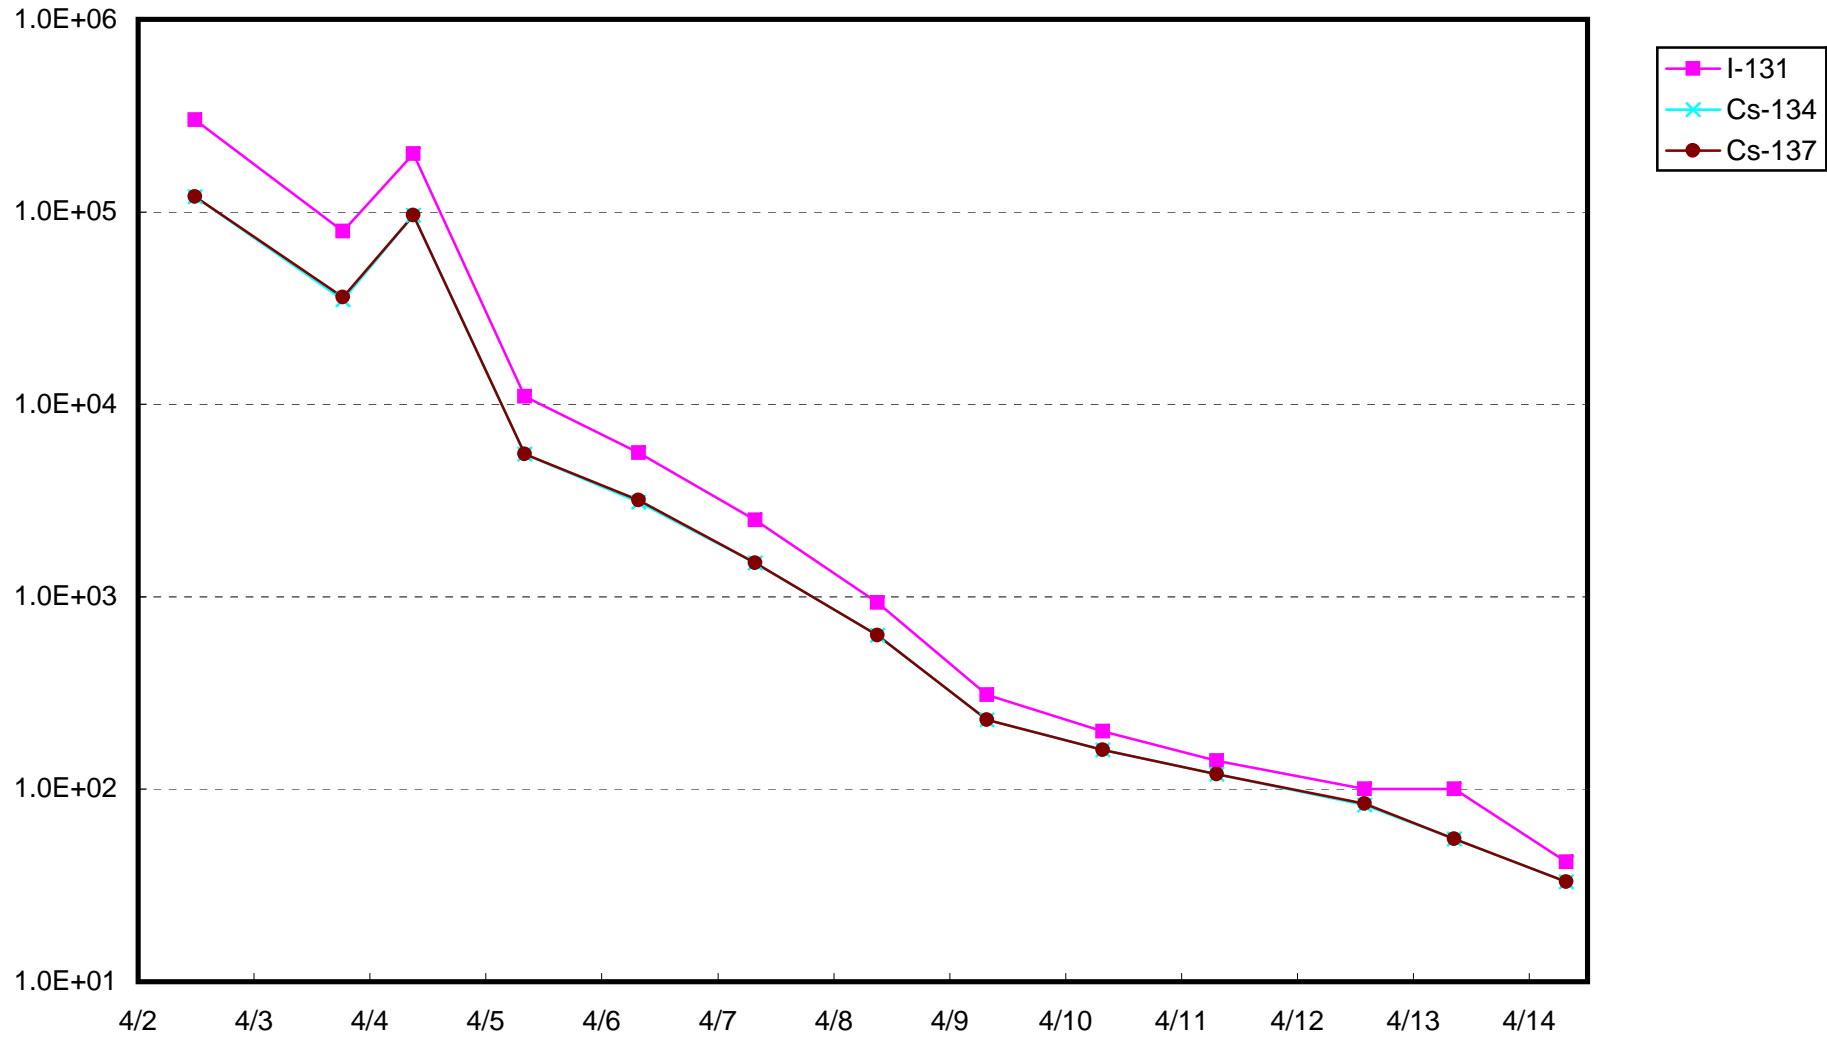

Radioactivity density of seawater at the quay of Fukushima Daiichi NPS (Bq/cm³)

Radioactivity density of seawater at the bar screen of Unit 2, Fukushima Daiichi NPS (Bq/cm³)

Radioactivity density of seawater at the south of Unit 1 - 4 water intake, Fukushima Daiichi NPS (Bq/cm³)

Radioactivity density of seawater at the north of Unit 1 - 4 water intake, Fukushima Daiichi NPS (Bq/cm³)