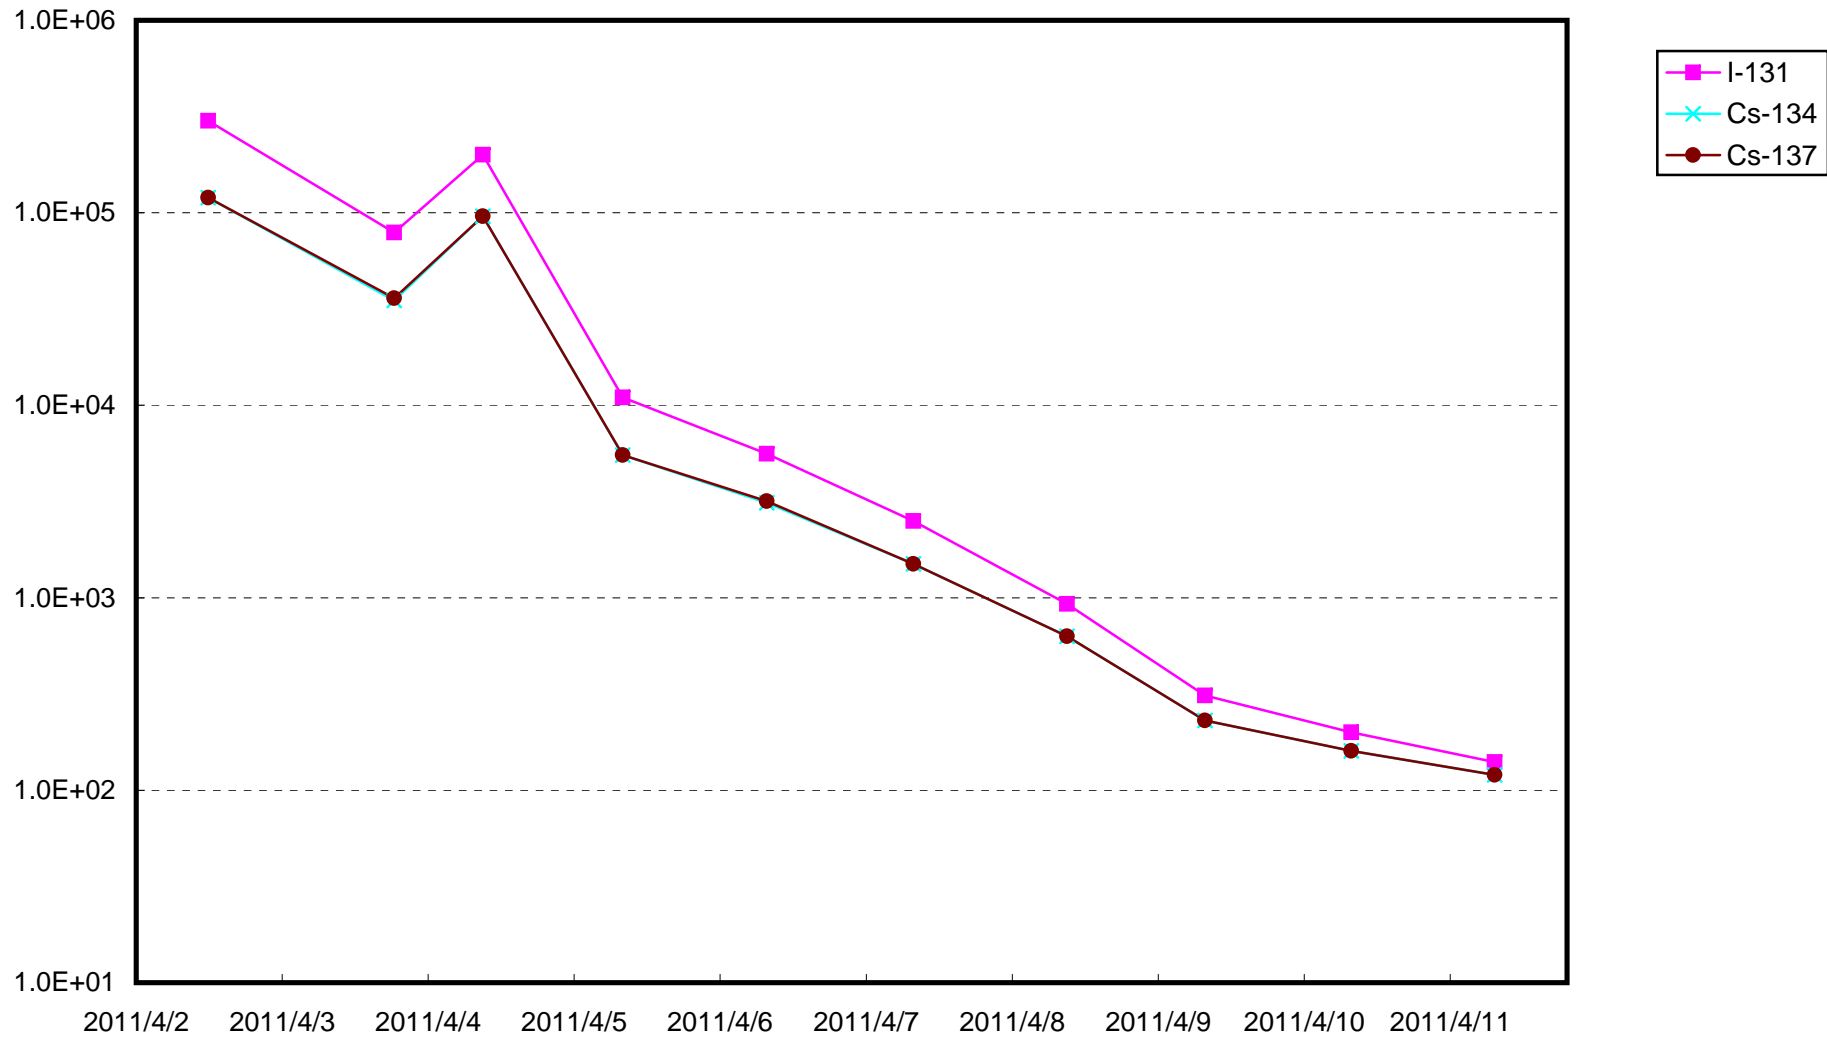

Radioactivity density of seawater near the quay of Fukushima Daiichi Nuclear Power Station (Bq/cm³)

Radioactivity density of seawater near the bar screen of Fukushima Daiichi Nuclear Power Station Unit 2 (Bq/cm³)

Radioactivity density of seawater near the bar screen of Fukushima Daiichi Nuclear Power Station Unit 4 (Bq/cm³)