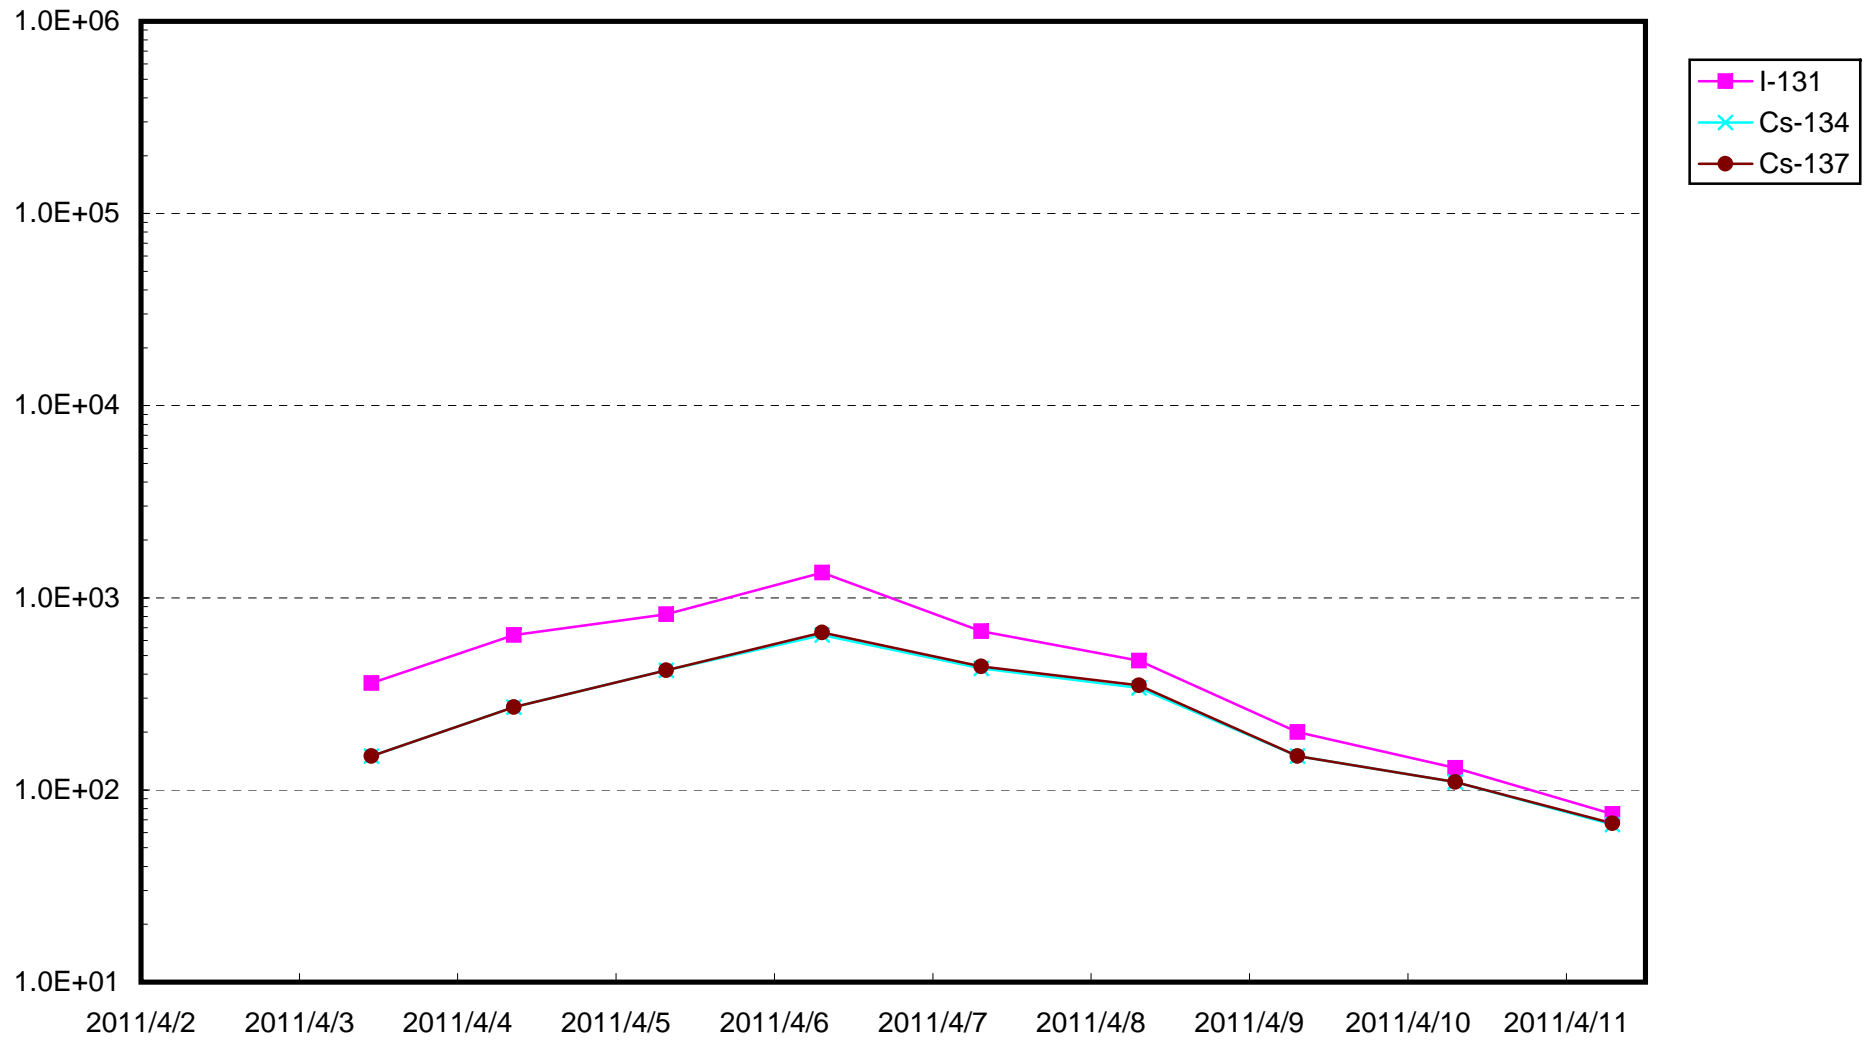

Radioactivity density of seawater near the quay of Fukushima Daiichi Nuclear Power Station (Bq/cm³)

Radioactivity density of seawater near the bar screen of Fukushima Daiichi Nuclear Power Station Unit 2 (Bq/cm³)

Radioactivity density of seawater near the bar screen of Fukushima Daiichi Nuclear Power Station Unit 4 (Bq/cm³)