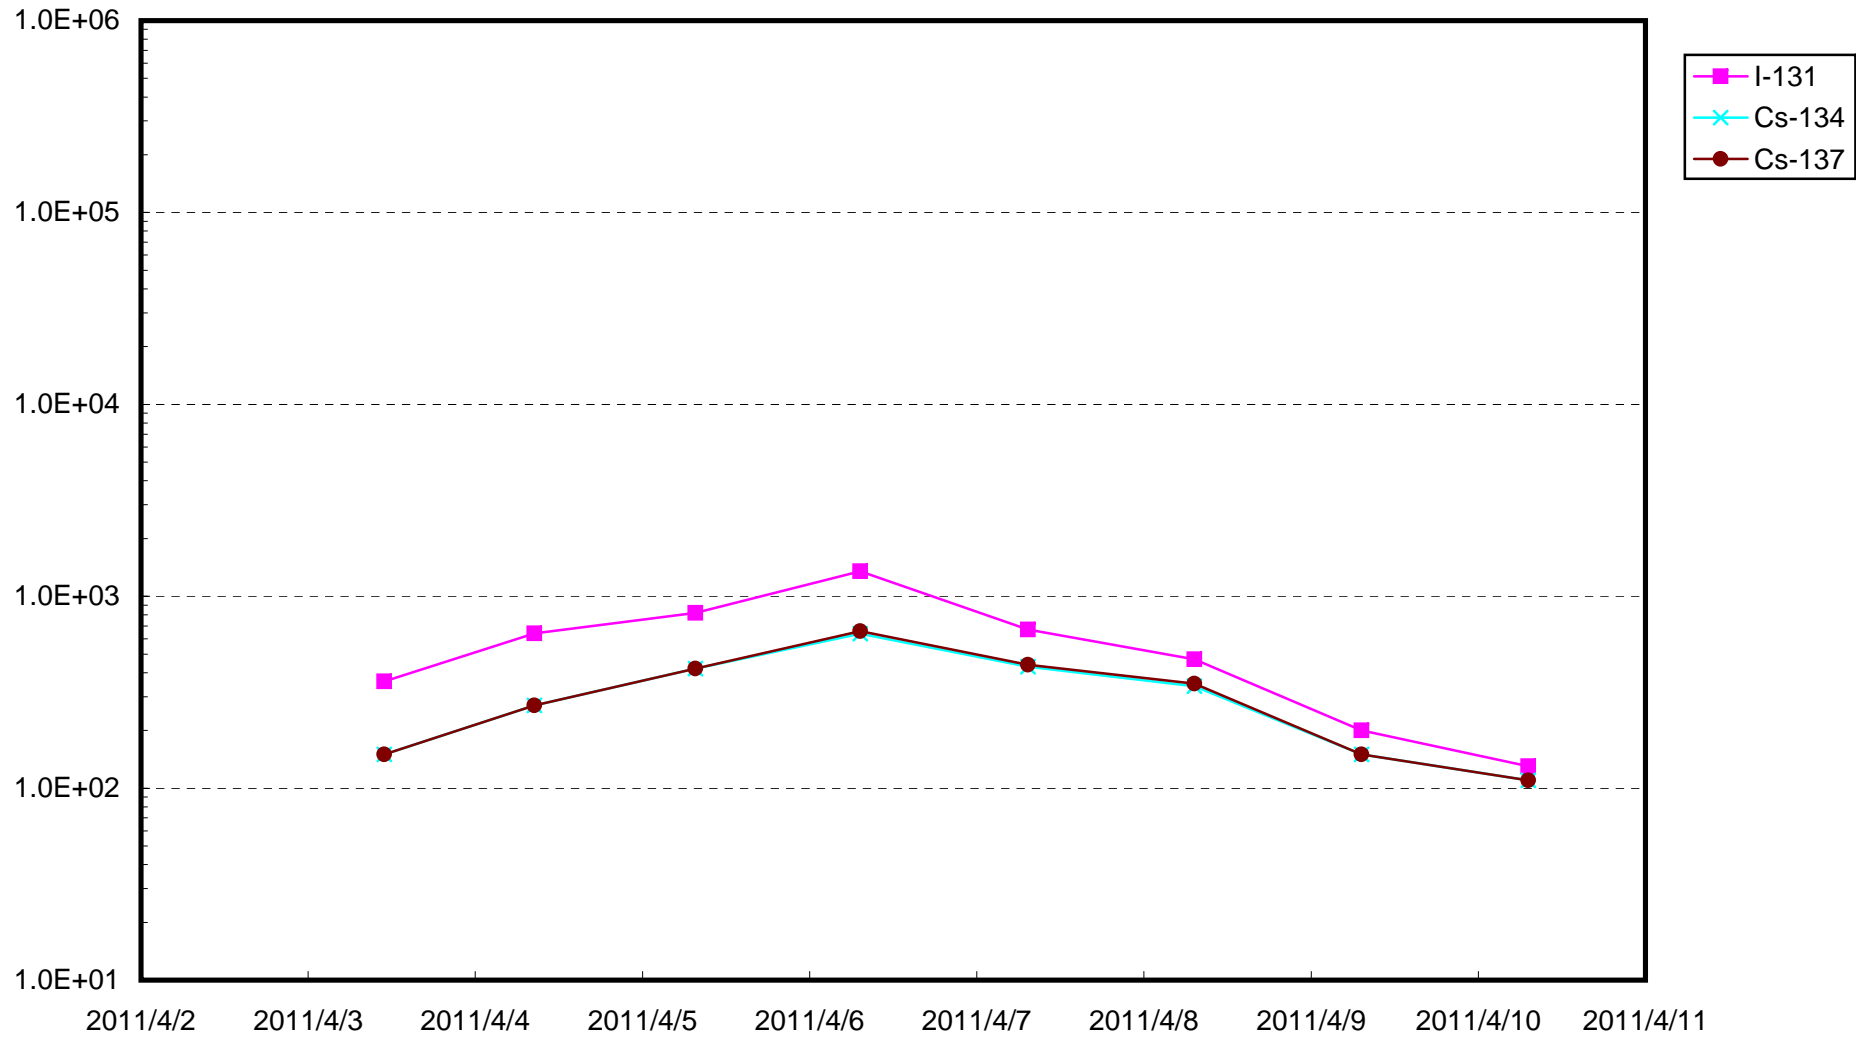

Radioactivity density of seawater near the quay of Fukushima Daiichi Nuclear Power Station (Bq/cm³)

Radioactivity density of seawater near the bar screen of Fukushima Daiichi Nuclear Power Station Unit 2 (Bq/cm³)

Radioactivity density of seawater near the bar screen of Fukushima Daiichi Nuclear Power Station Unit 4 (Bq/cm³)