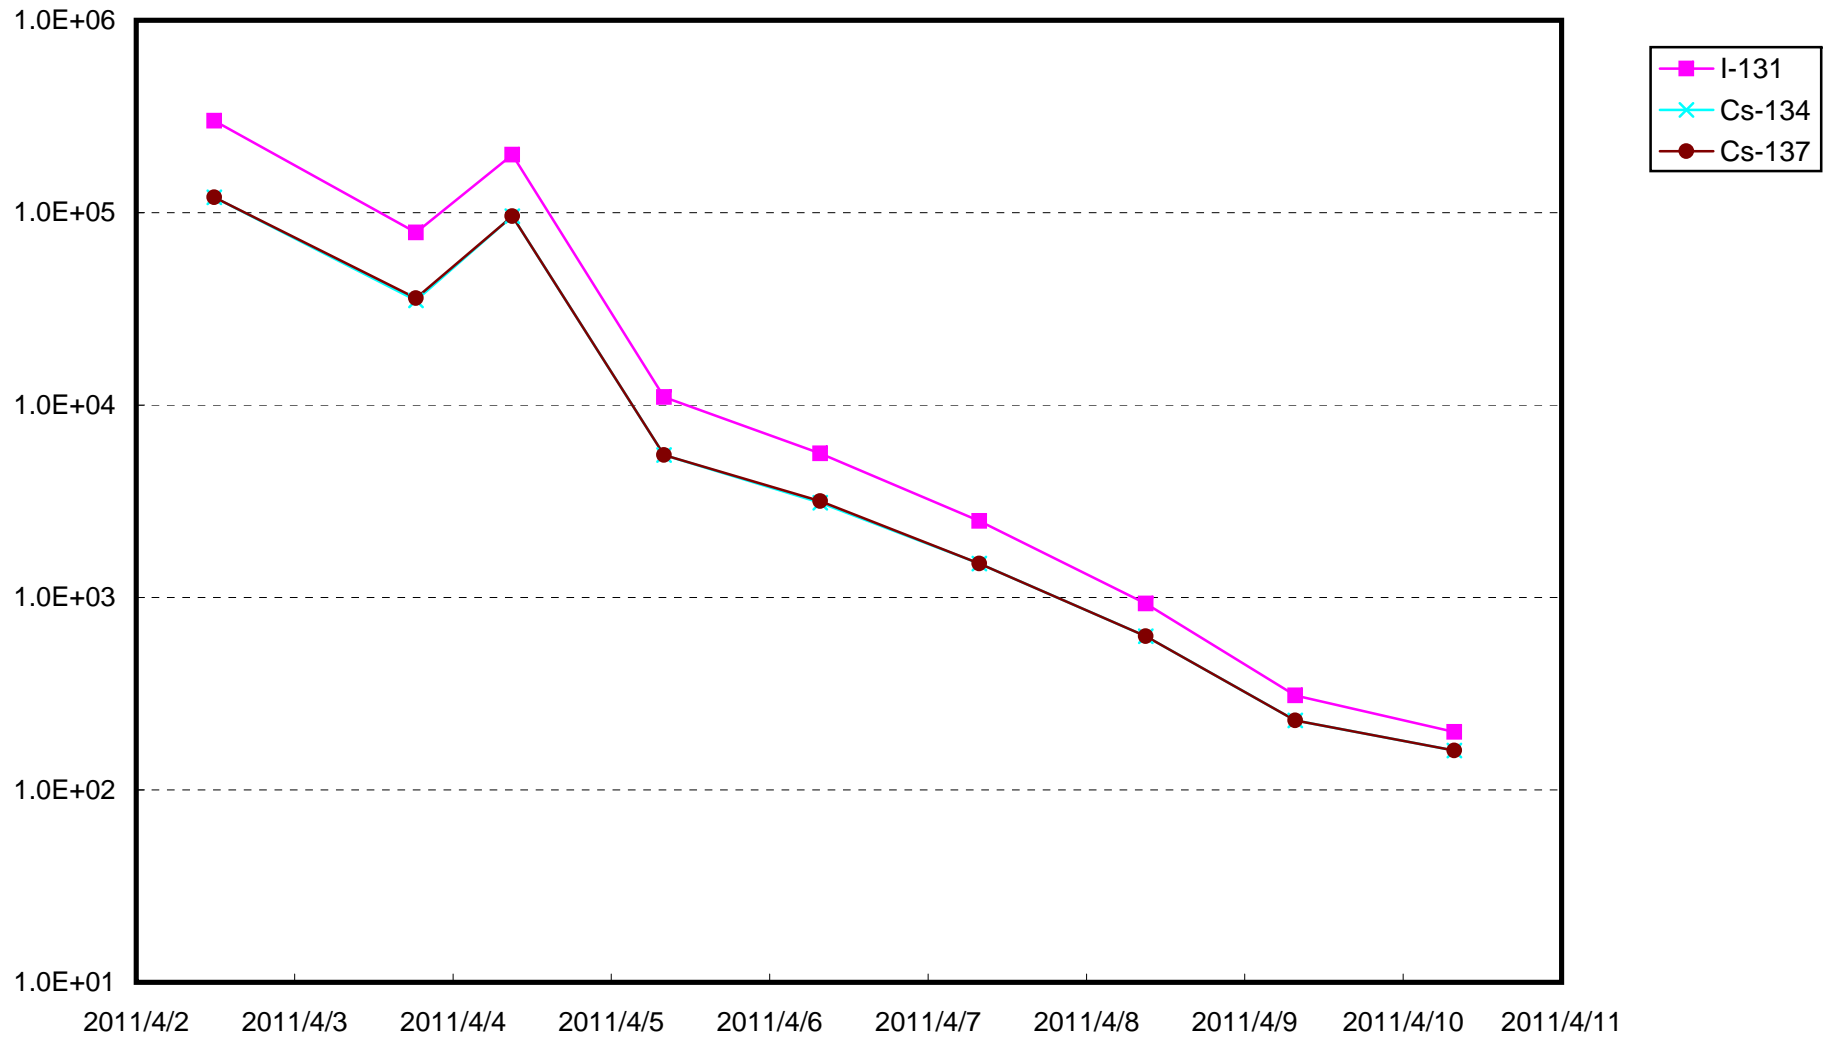

Radioactivity density of seawater near the quay of Fukushima Daiichi Nuclear Power Station (Bq/cm³)

Radioactivity density of seawater near the bar screen of Fukushima Daiichi Nuclear Power Station Unit 2 (Bq/cm³)

Radioactivity density of seawater near the bar screen of Fukushima Daiichi Nuclear Power Station Unit 4 (Bq/cm³)