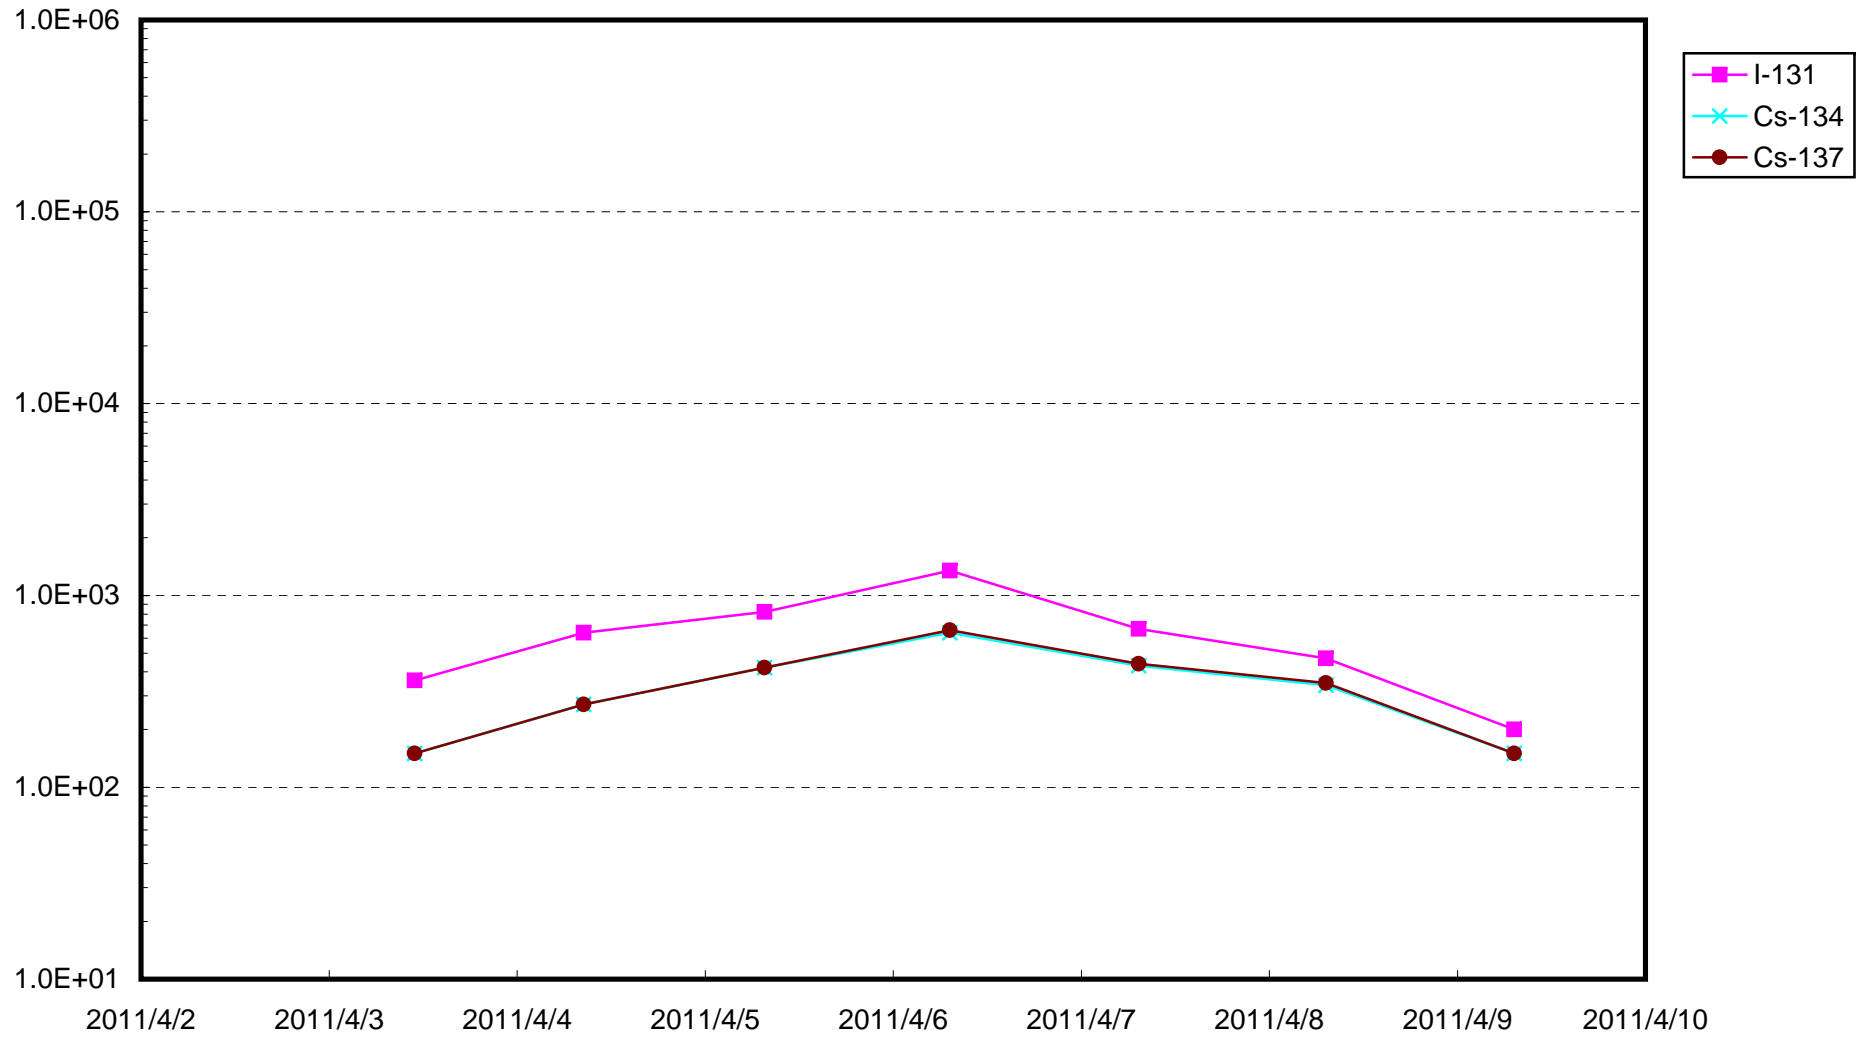

Radioactivity density of seawater near the quay of Fukushima Daiichi Nuclear Power Station (Bq/cm³)

Radioactivity density of seawater near the bar screen of Fukushima Daiichi Nuclear Power Station Unit 2 (Bq/cm³)

Radioactivity density of seawater near the bar screen of Fukushima Daiichi Nuclear Power Station Unit 4 (Bq/cm³)