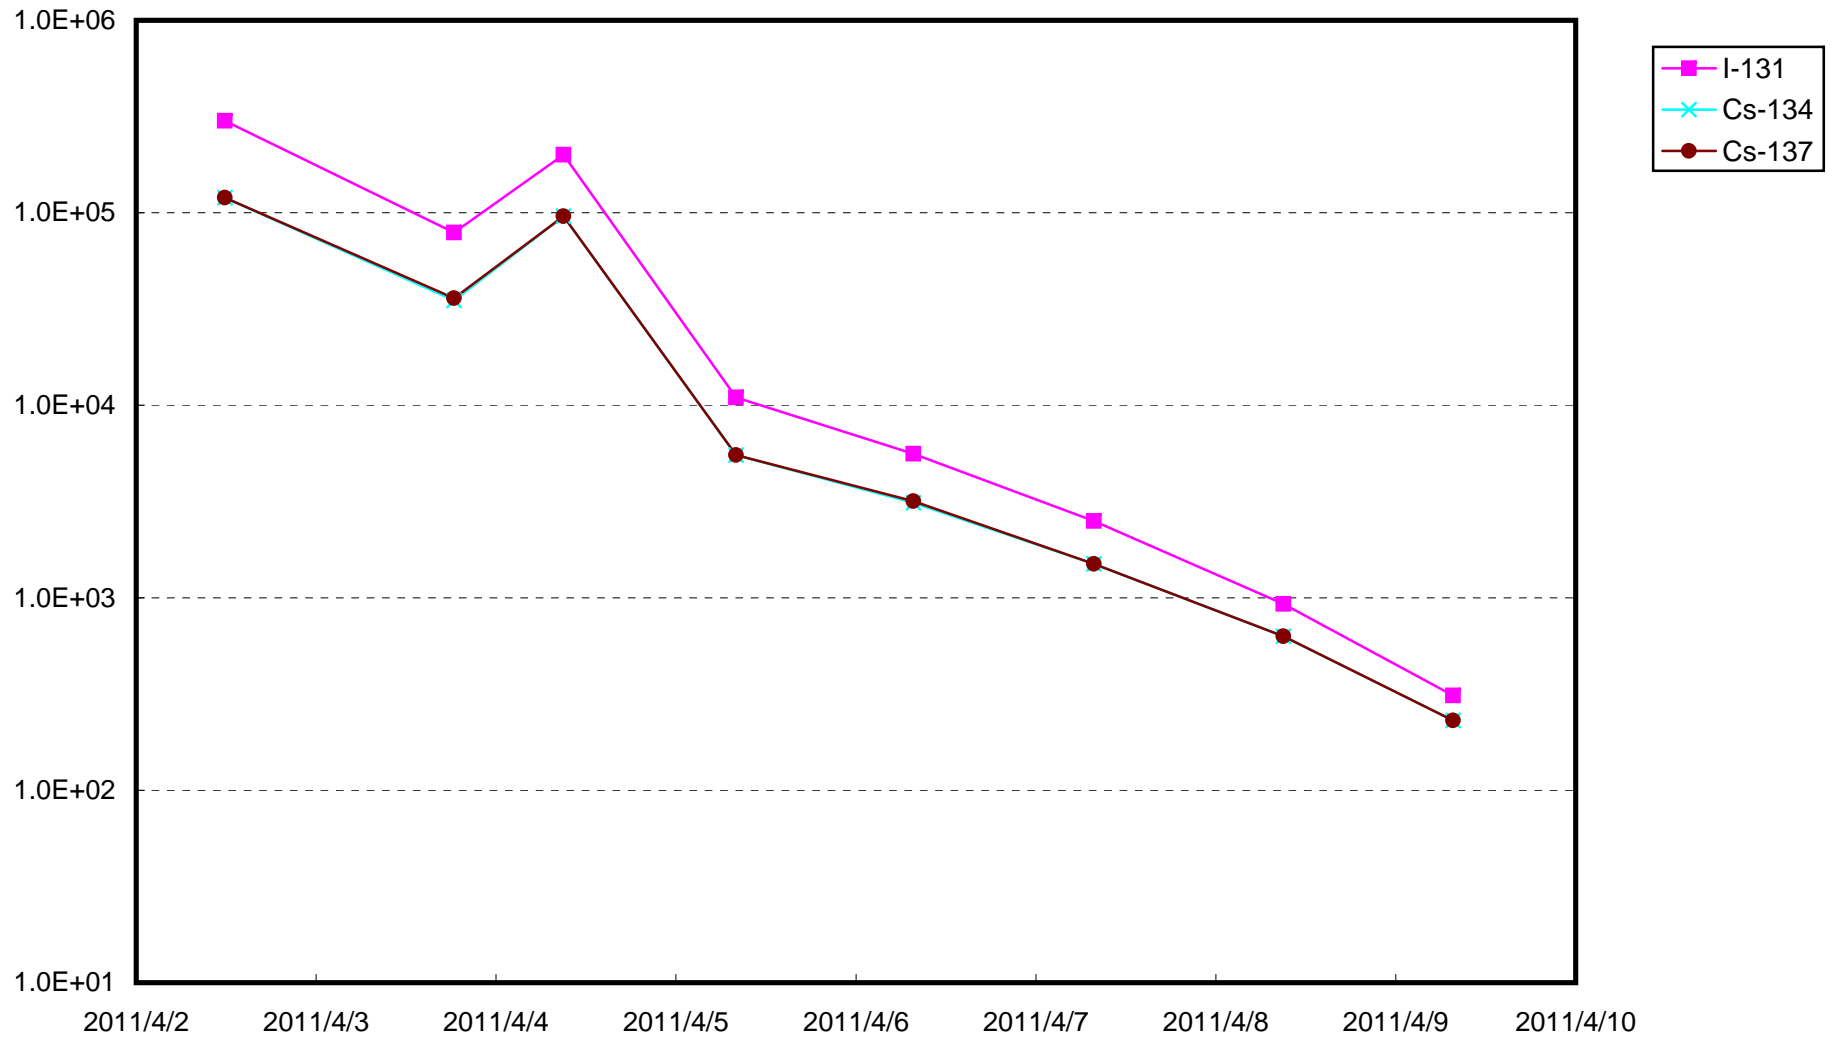

Radioactivity density of seawater near the quay of Fukushima Daiichi Nuclear Power Station (Bq/cm³)

Radioactivity density of seawater near the bar screen of Fukushima Daiichi Nuclear Power Station Unit 2 (Bq/cm³)

Radioactivity density of seawater near the bar screen of Fukushima Daiichi Nuclear Power Station Unit 4 (Bq/cm³)