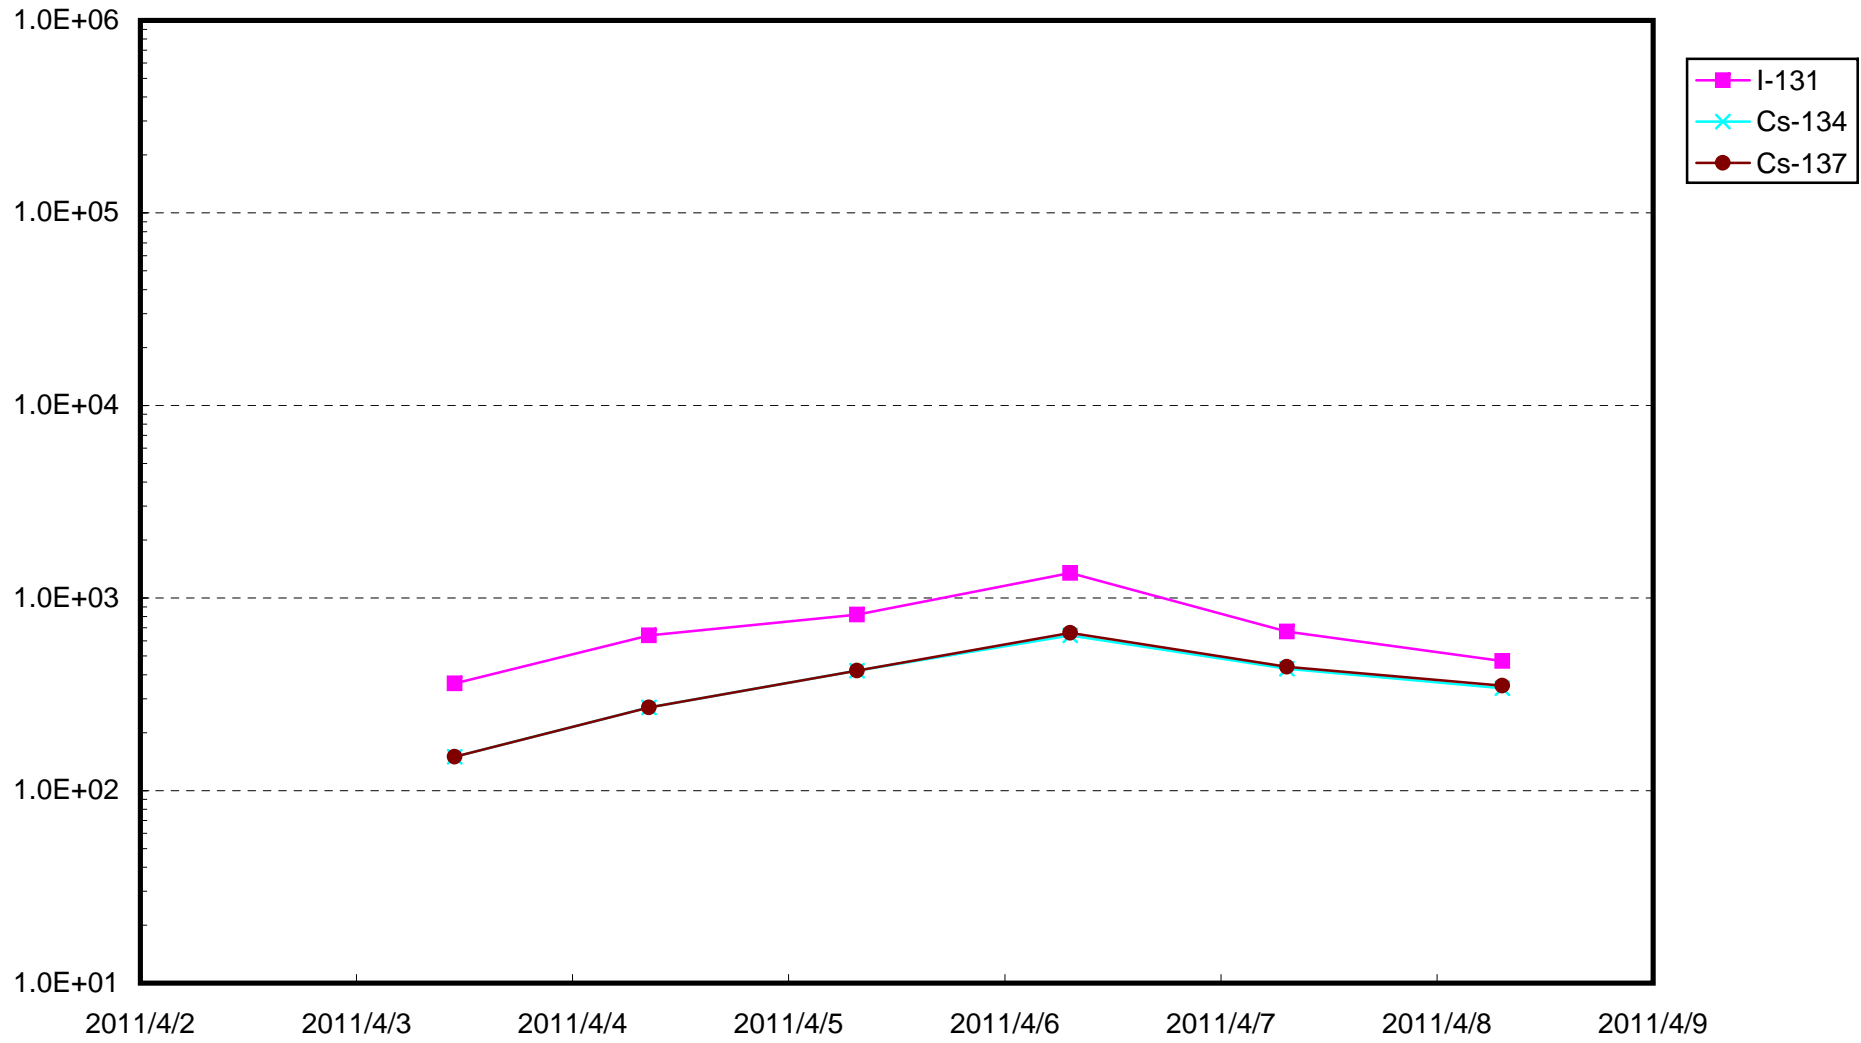

Radioactivity density of seawater near the quay of Fukushima Daiichi Nuclear Power Station (Bq/cm³)

Radioactivity density of seawater near the bar screen of Fukushima Daiichi Nuclear Power Station Unit 2 (Bq/cm³)

Radioactivity density of seawater near the bar screen of Fukushima Daiichi Nuclear Power Station Unit 4 (Bq/cm³)