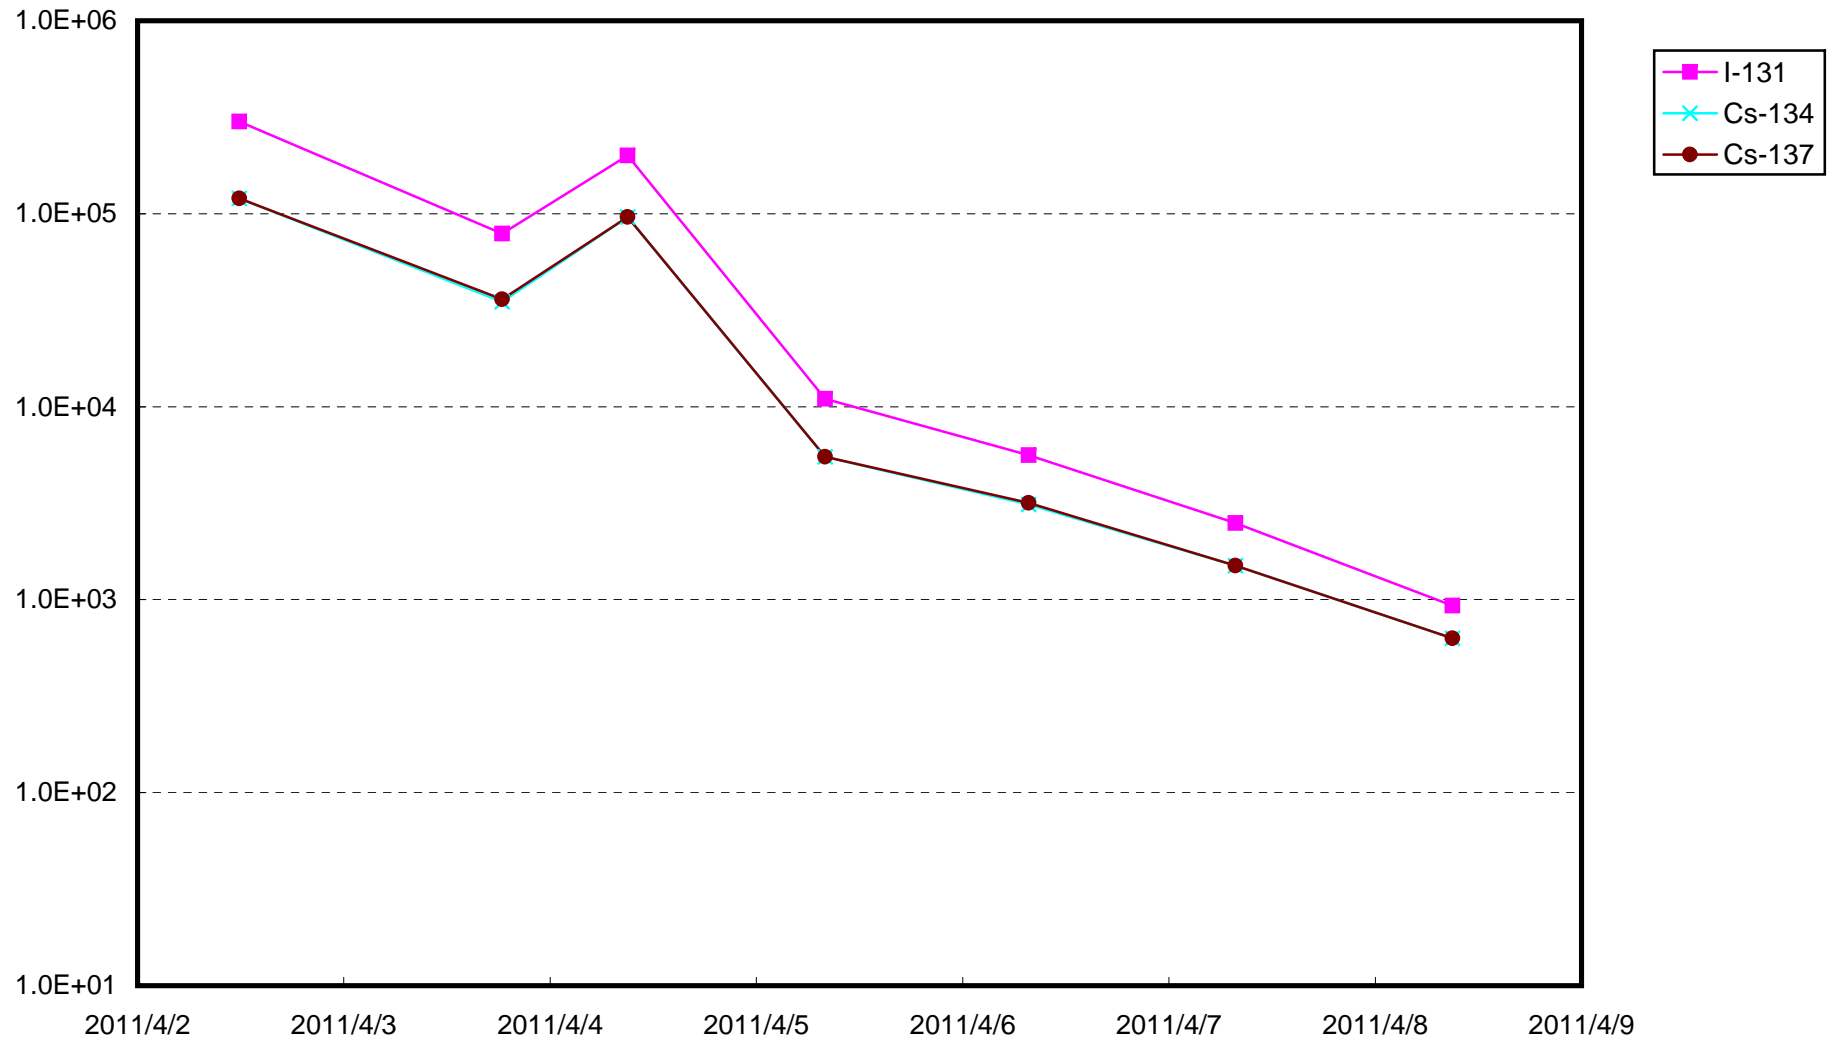

Radioactivity density of seawater near the quay of Fukushima Daiichi Nuclear Power Station (Bq/cm³)

Radioactivity density of seawater near the bar screen of Fukushima Daiichi Nuclear Power Station Unit 2 (Bq/cm³)

Radioactivity density of seawater near the bar screen of Fukushima Daiichi Nuclear Power Station Unit 4 (Bq/cm³)