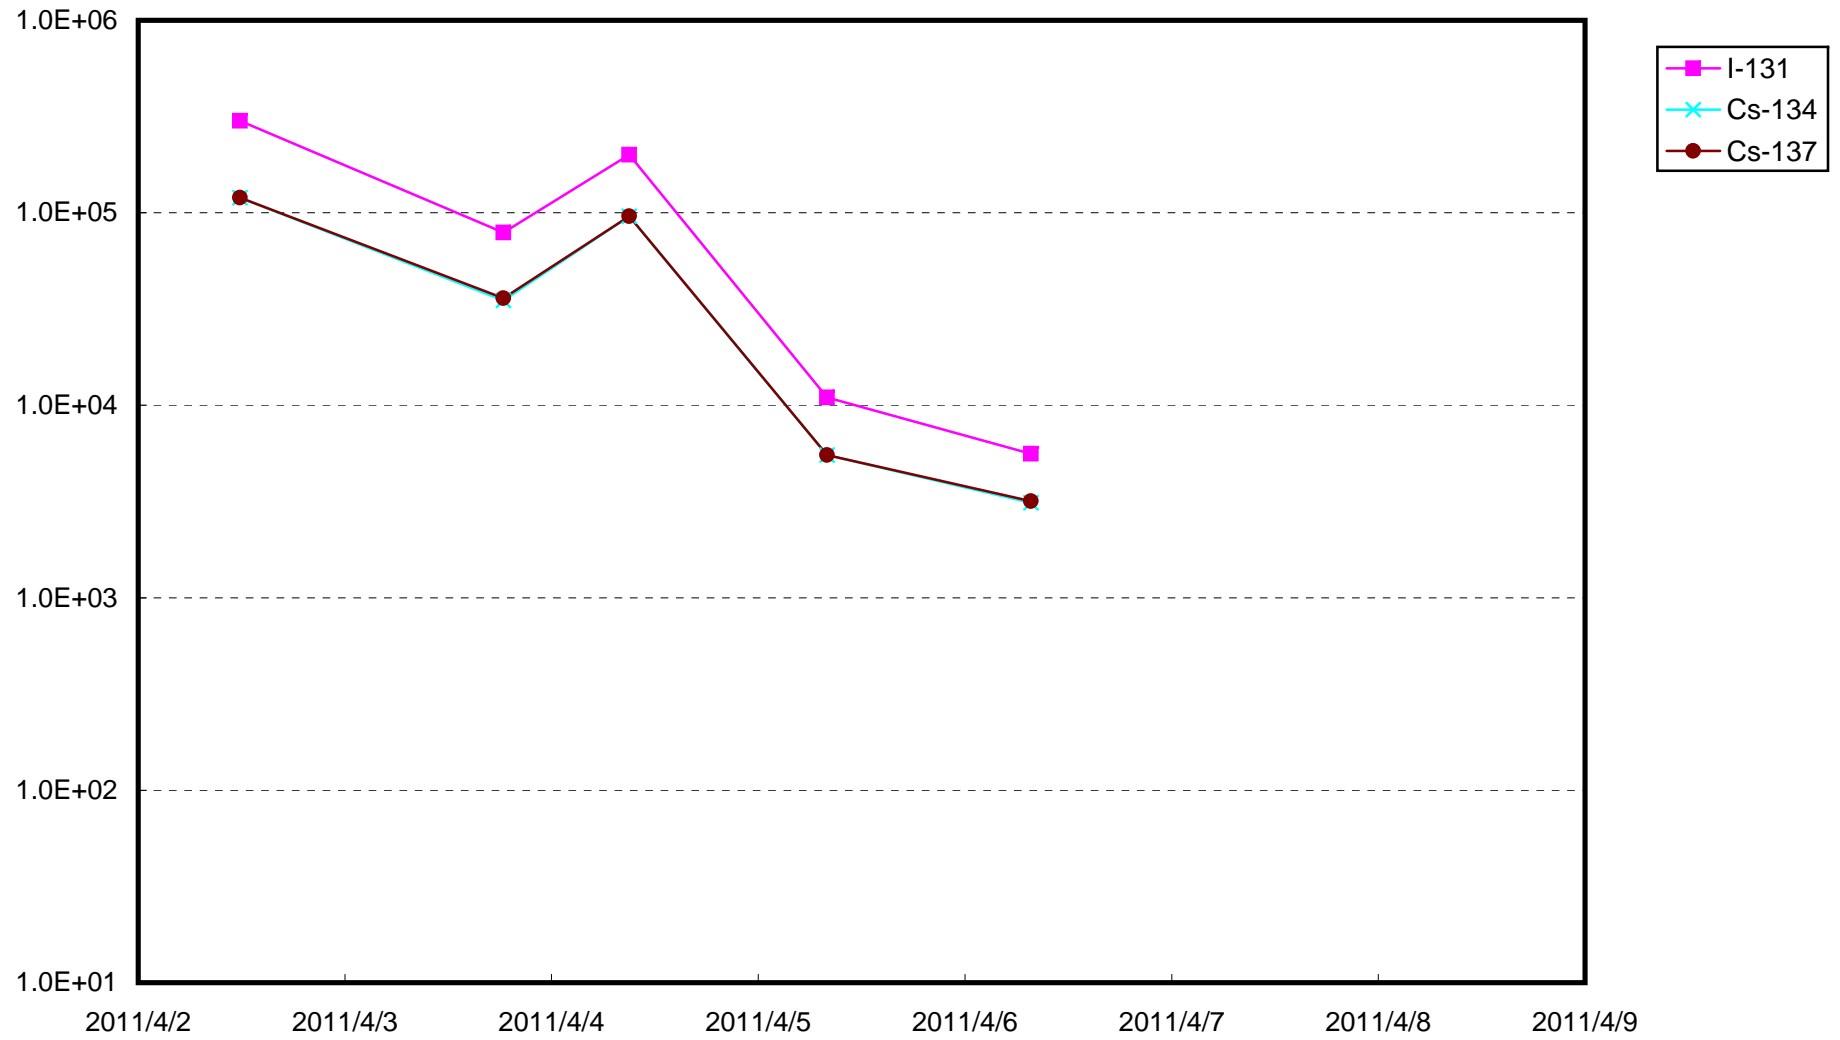

Radioactivity density of seawater near the quay of Fukushima Daiichi Nuclear Power Station (Bq/cm³)

Radioactivity density of seawater near the bar screen of Fukushima Daiichi Nuclear Power Station Unit 2 (Bq/cm³)

Radioactivity density of seawater near the bar screen of Fukushima Daiichi Nuclear Power Station Unit 4 (Bq/cm³)