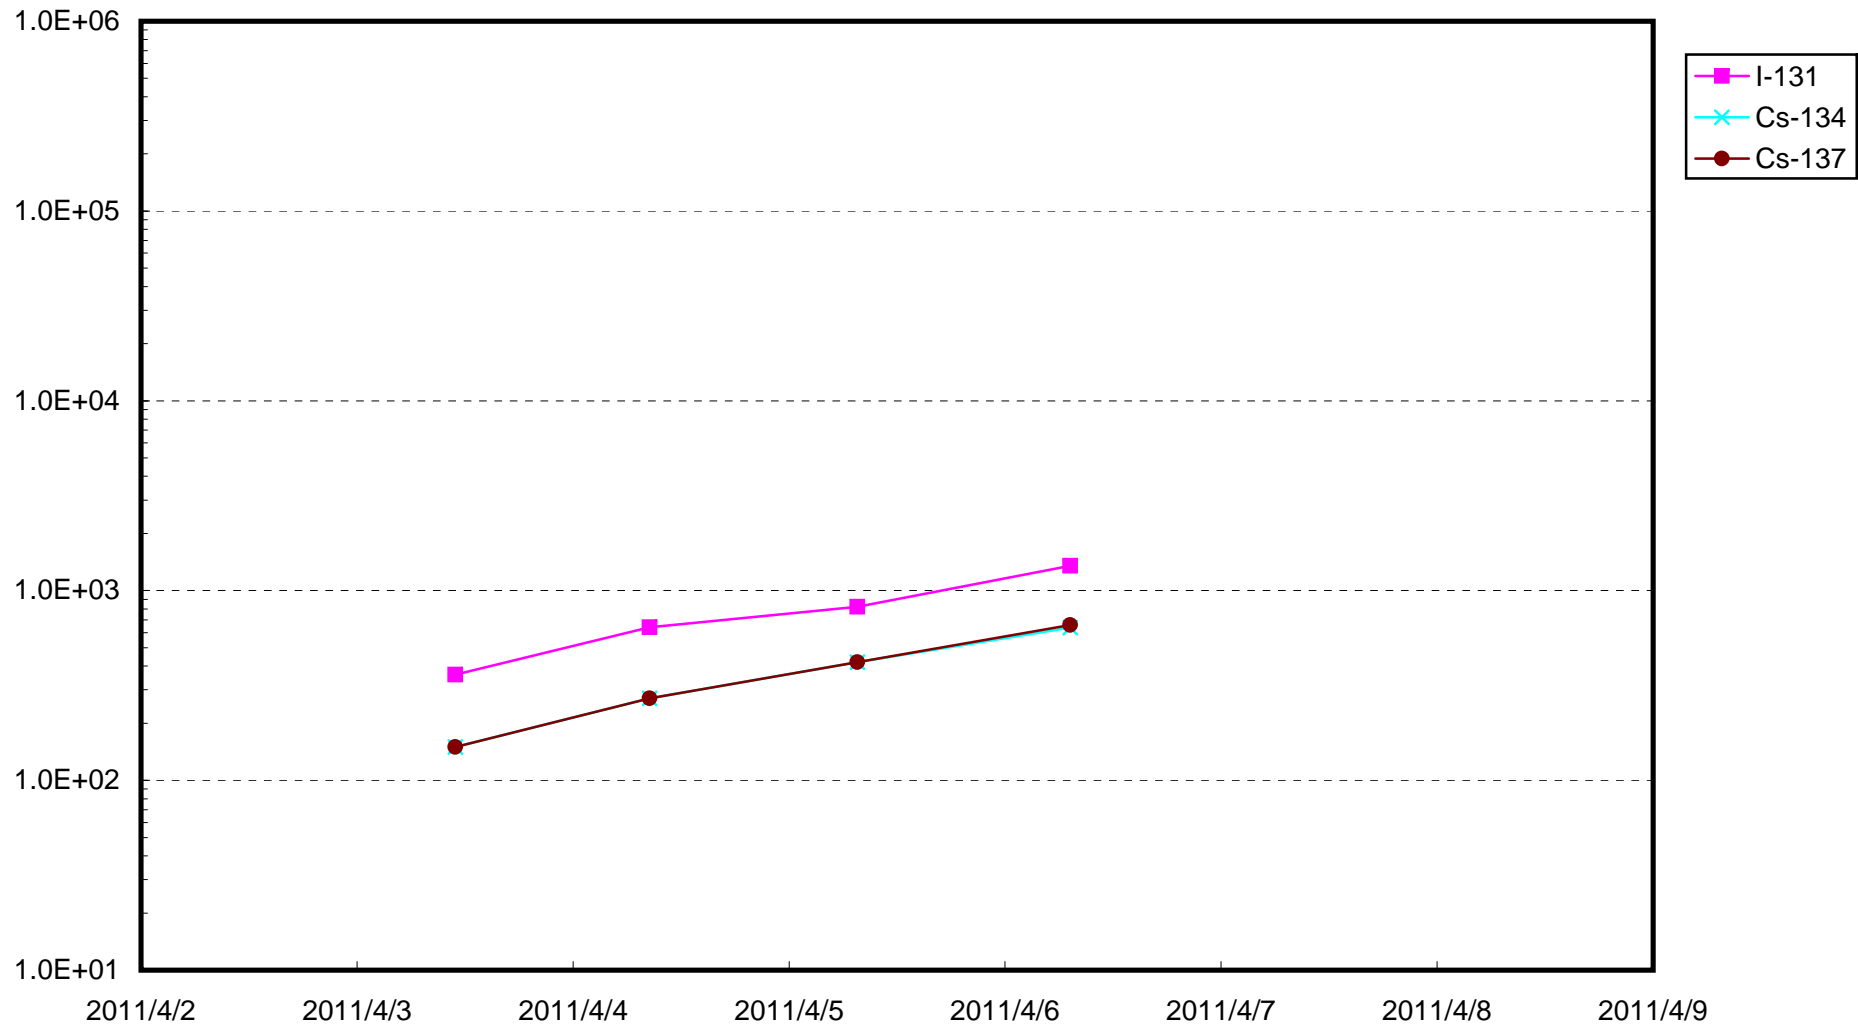

Radioactivity density of seawater near the quay of Fukushima Daiichi Nuclear Power Station (Bq/cm³)

Radioactivity density of seawater near the bar screen of Fukushima Daiichi Nuclear Power Station Unit 2 (Bq/cm³)

Radioactivity density of seawater near the bar screen of Fukushima Daiichi Nuclear Power Station Unit 4 (Bq/cm³)