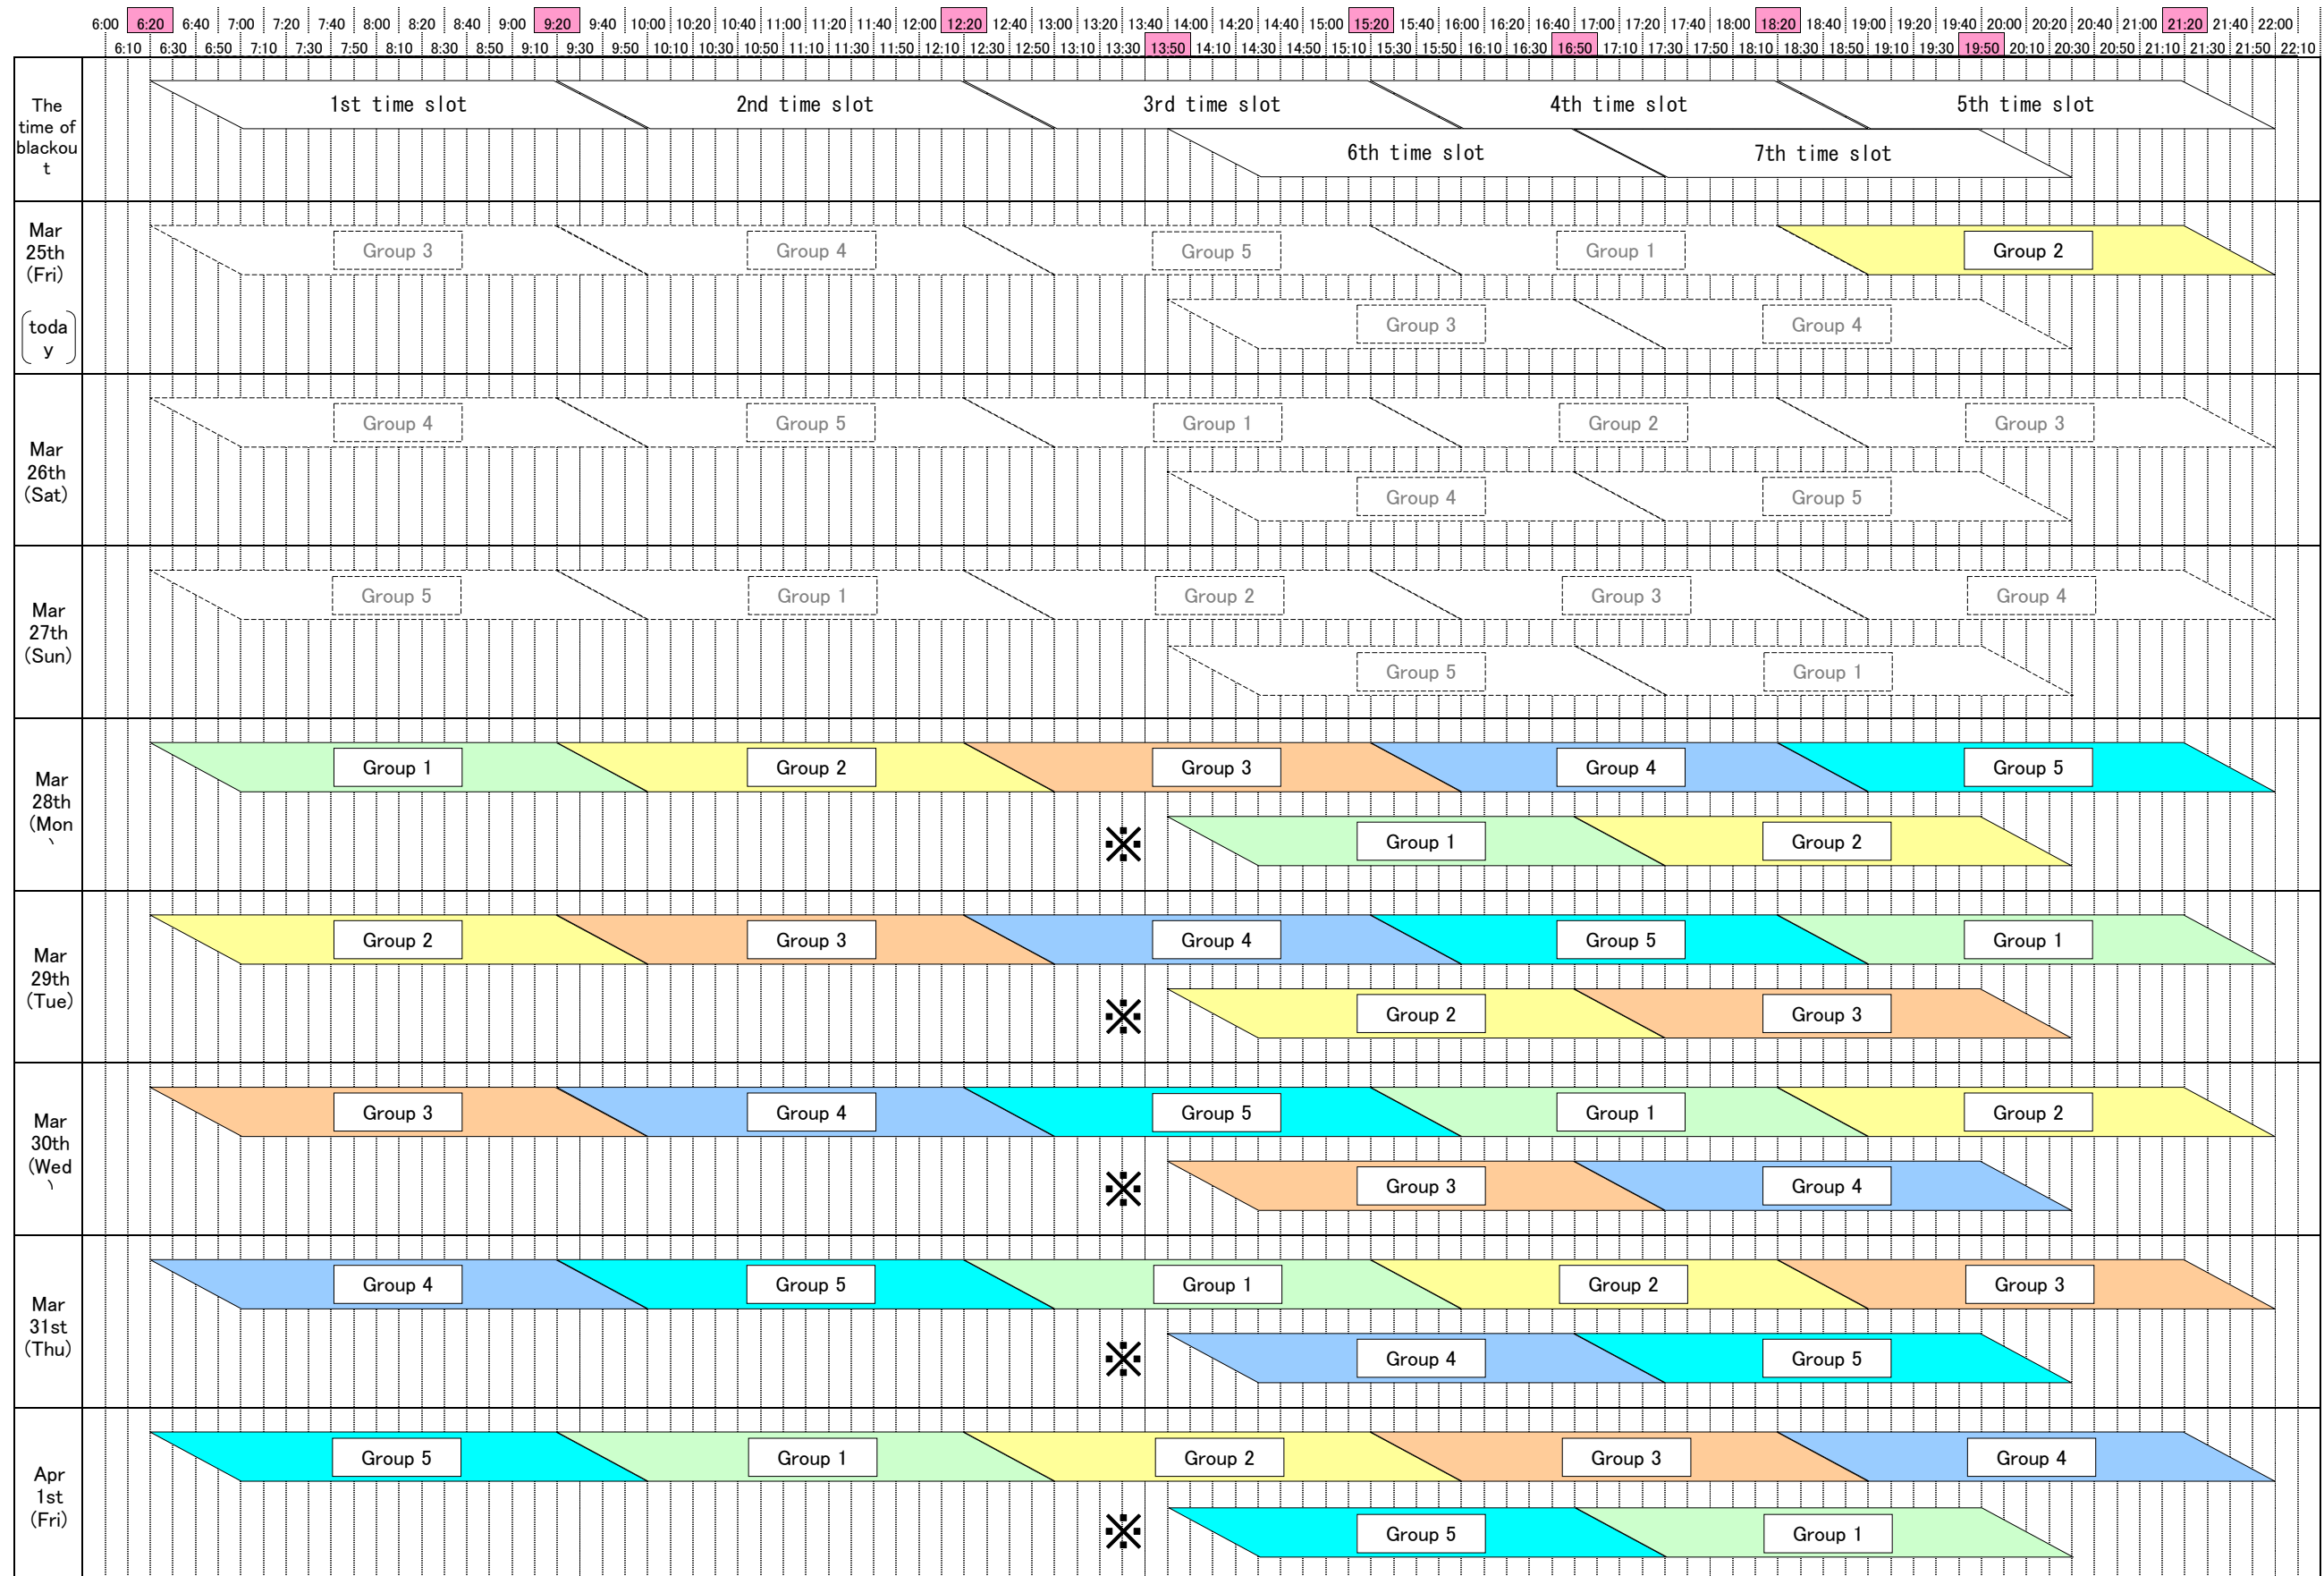

Weekly Rolling Blackout Plan from Mar 26th (Sat) to Apr 1st (Fri)

Appendix

※ In case the power supply-demand balance becomes critical due to increasing demand, additional rolling blackouts may be carried out for the groups in the first and second time slots of the day. The time slots will be respectively 13:50-17:30 and 16:50-20:30.