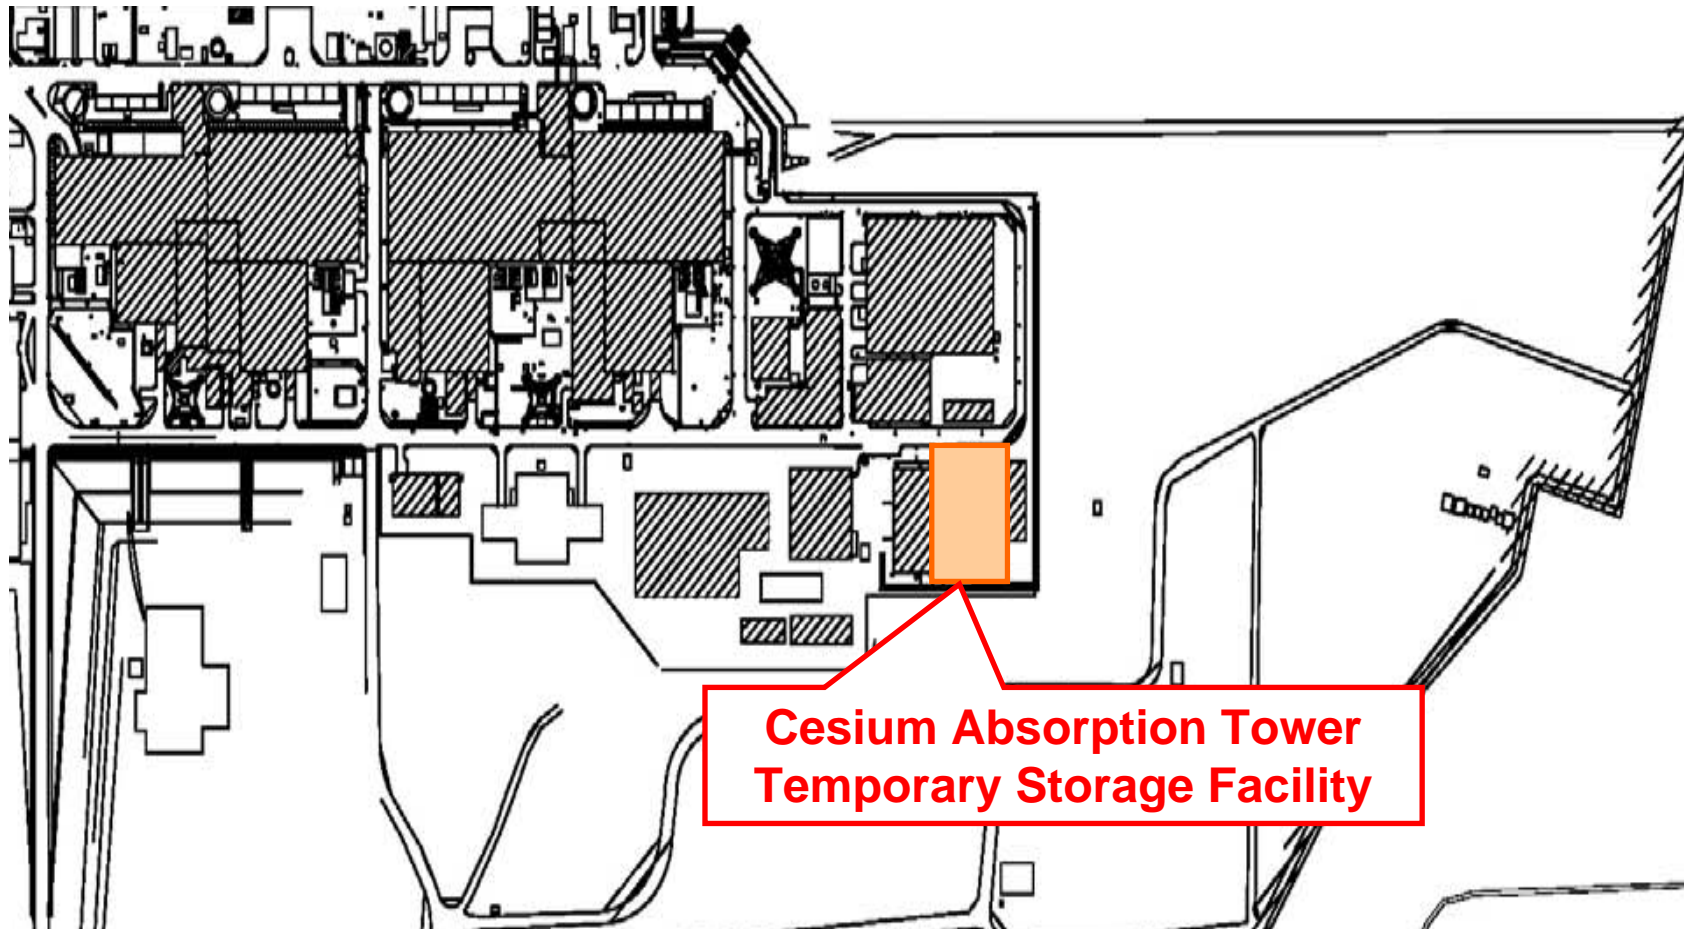

## White Smoke Coming out of the Cesium Absorption Tower Temporary Storage Facility at Fukushima Daiichi Nuclear Power Station

---

Location where white smoke was coming out from

The full view of the temporary storage facility

The motor of the pump from which white smoke came out

Areas where white smoke came out

Housing for the pump to prevent exposure to rainwater

Photos taken on August 14, 2012 by TEPCO