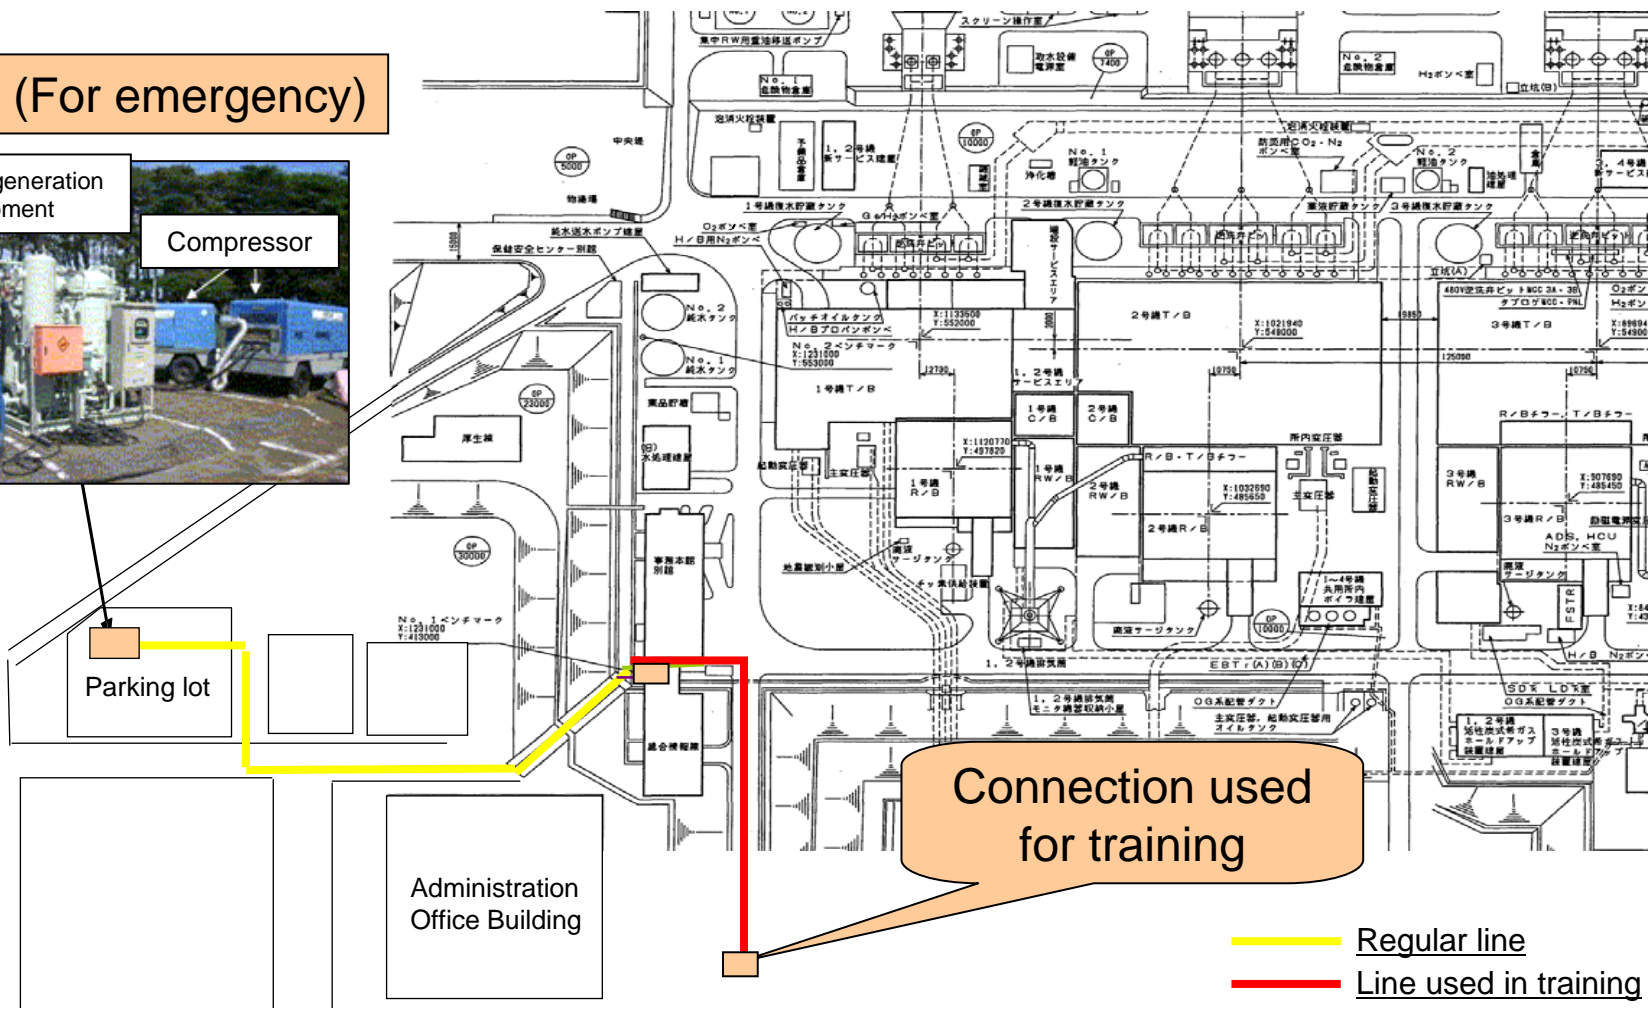

Emergency Training for Nitrogen Supply Equipment Abnormality at Fukushima Daiichi Nuclear Power Station

PSA5 (For emergency)

Connection used for training

— Regular line
— Line used in training

Start-up operation of the emergency nitrogen gas separator (PSA5)

Start-up operation of the emergency nitrogen gas separator (PSA5)

**Temporary hose installation
(in the Information Building)**

**Temporary hose installation
(in the Information Building)**

Temporary hose installation (Outside)

Temporary hose installation (Outside)

Temporary hose installation (Outside)

Temporary hose installation (Outside)

Temporary hose installation (Outside)

Temporary hose installation (Outside)