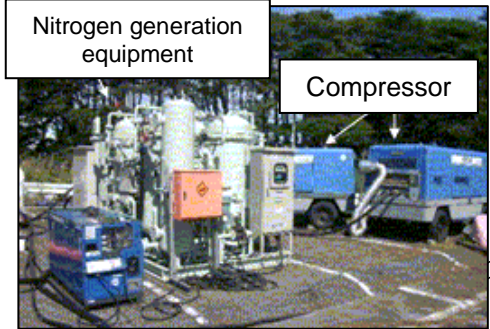

Emergency Training for Nitrogen Supply Equipment Abnormality at Fukushima Daiichi Nuclear Power Station

PSA5 (For emergency)

Connection used for training

— Regular line
— Line used in training

Start-up operation of the emergency nitrogen gas separator (PSA5)

Start-up operation of the emergency nitrogen gas separator (PSA5)

**Temporary hose installation
(in the Information Building)**

**Temporary hose installation
(in the Information Building)**

Temporary hose installation (Outside)