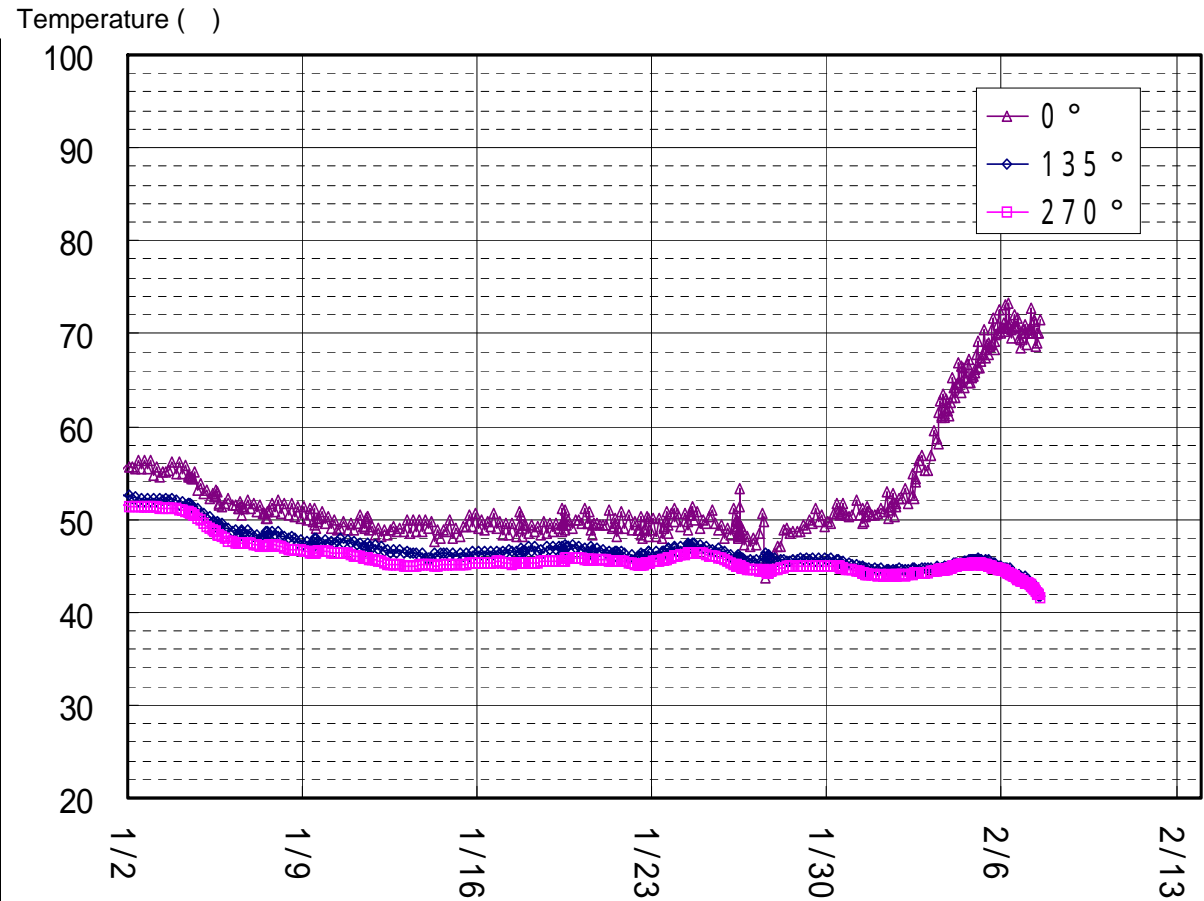

Unit 2 RPV Measuring Point and Temperature

Diagram 1. Unit 2 RPV Temperature Measuring Point

Diagram 2. Unit 2 RPV Upper Bottom Head Temperature

RPV upper bottom head temperature measuring point