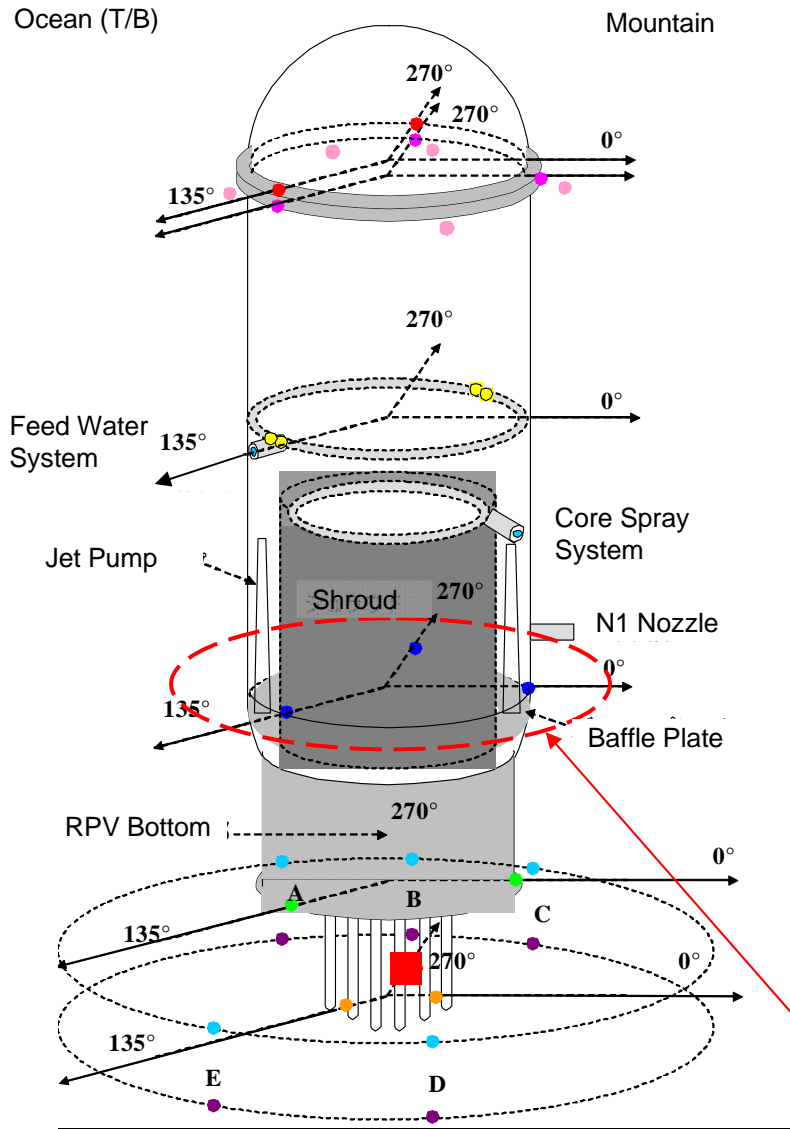

Unit 2 RPV Measuring Point and Temperature

Diagram 1. Unit 2 RPV Temperature Measuring Point

Diagram 2. Unit 2 RPV Upper Bottom Head Temperature

RPV upper bottom head temperature measuring point