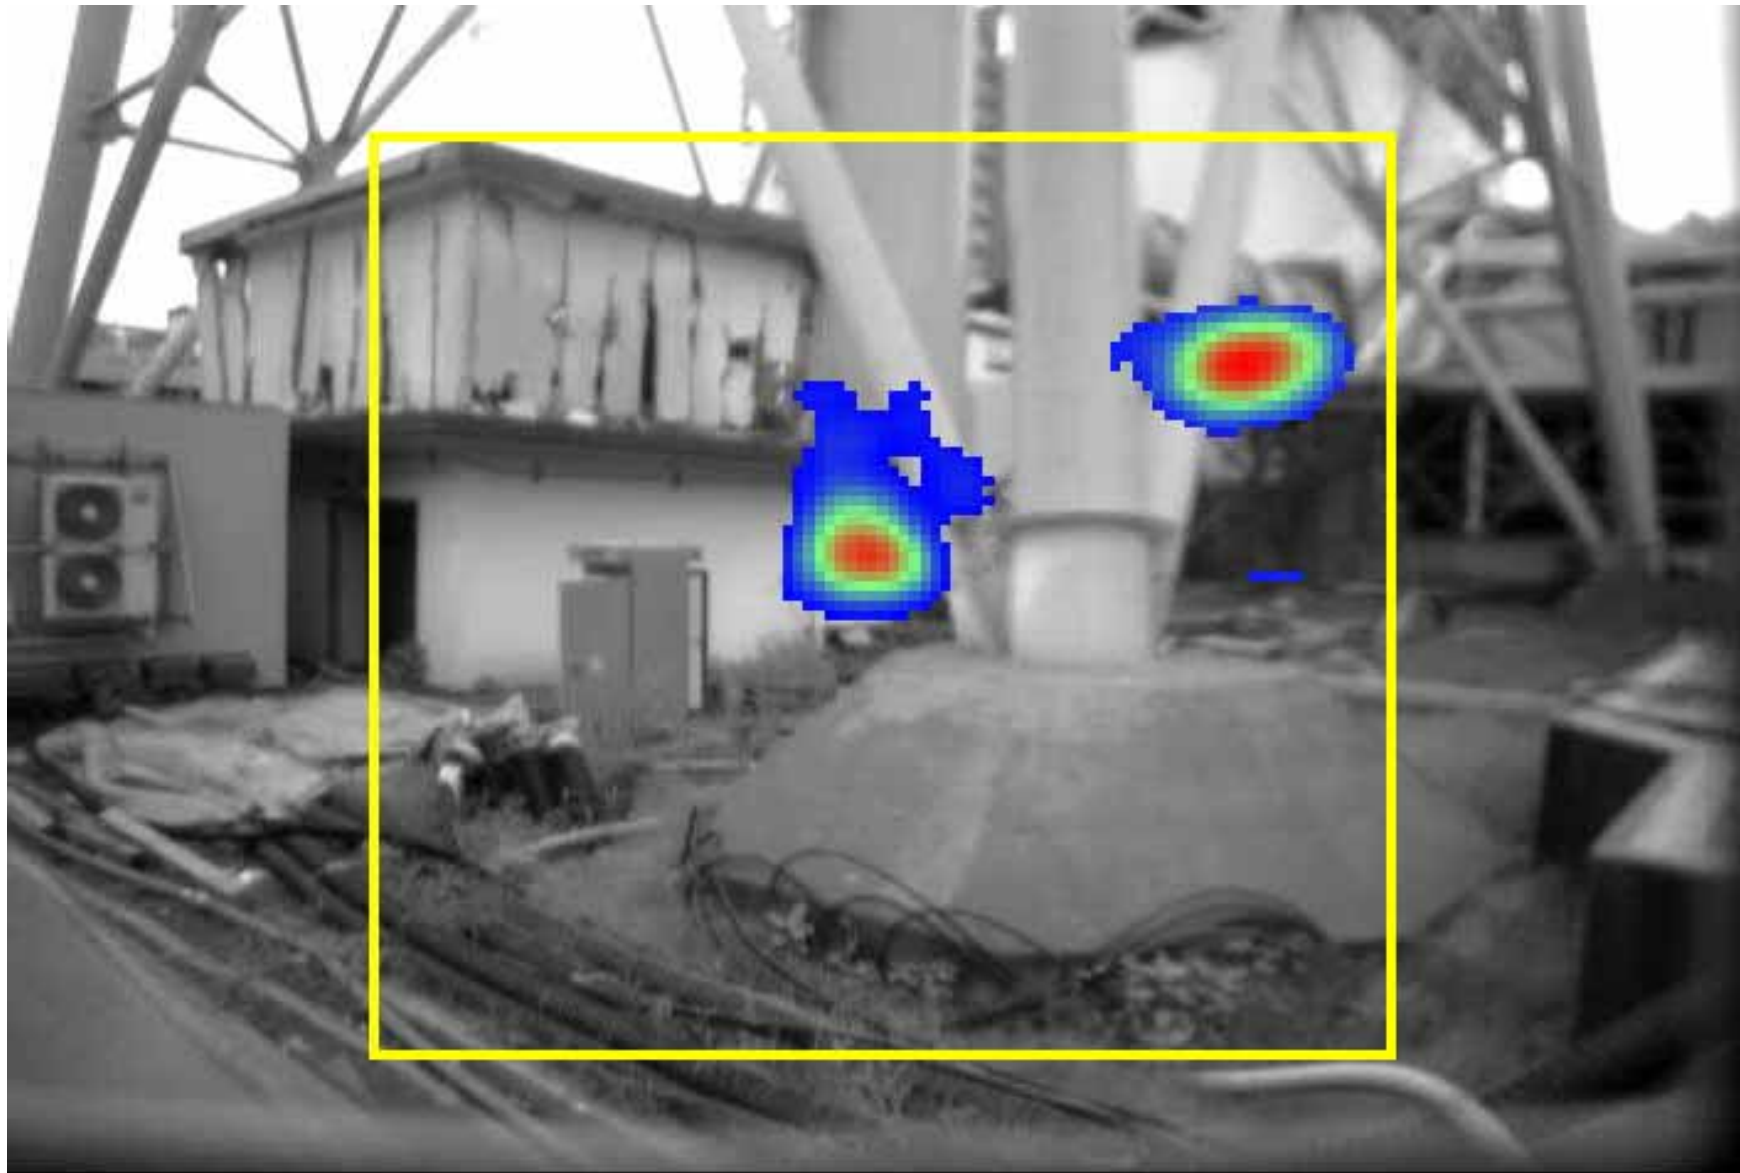

Place : Bottom of Main Exhaust Stuck of Unit 1/2 Connection of emergency gas treatment piping arrangement.

Time : At 2:30 pm, August1, 2011

Photo by : Tokyo Electric Power Company

Place : Main Exhaust Stuck of Unit 1/2
Time : 4:00 pm, July 31, 2011
Photo by : Tokyo Electric Power Company