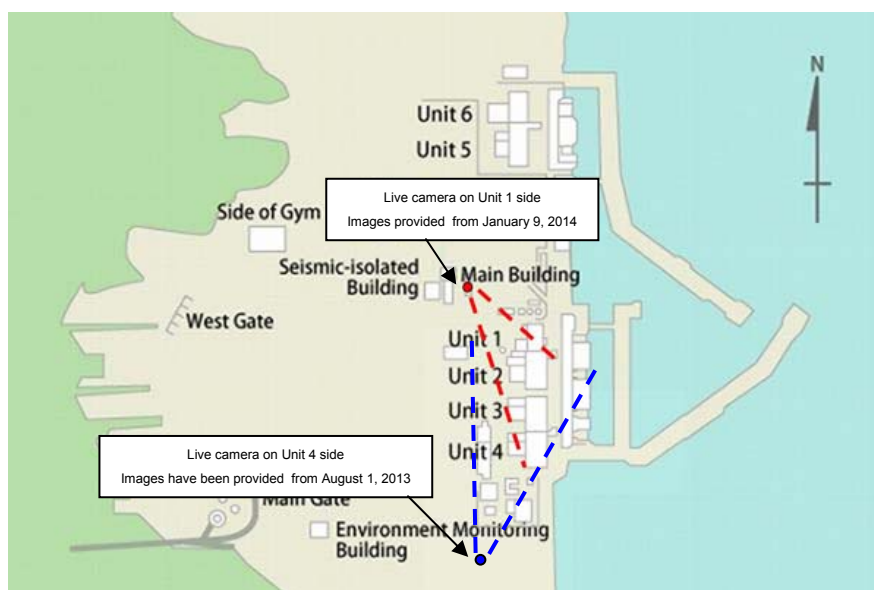

## Installation of additional “Fukuichi Live Camera” for delivering real-time video streaming of Fukushima Daiichi Nuclear Power Station

Since May 31, 2011, at the company website, we have provided real time images through “Fukuichi Live Camera, a webcam for delivering video streaming installed in the premises of Fukushima Daiichi Nuclear Station. And this time, we have installed another camera on Unit 1 side in addition to the one on Unit 4 side currently under operation.

### ■ Image example (from Unit 1 side)

### ■ Location of the cameras installed

### 【Information】

- From May 31, 2011, real time video streaming from Unit 1 side was started to be provided.
- From August 1, 2012, the camera was moved to Unit 4 side from Unit 1 to provide the images.