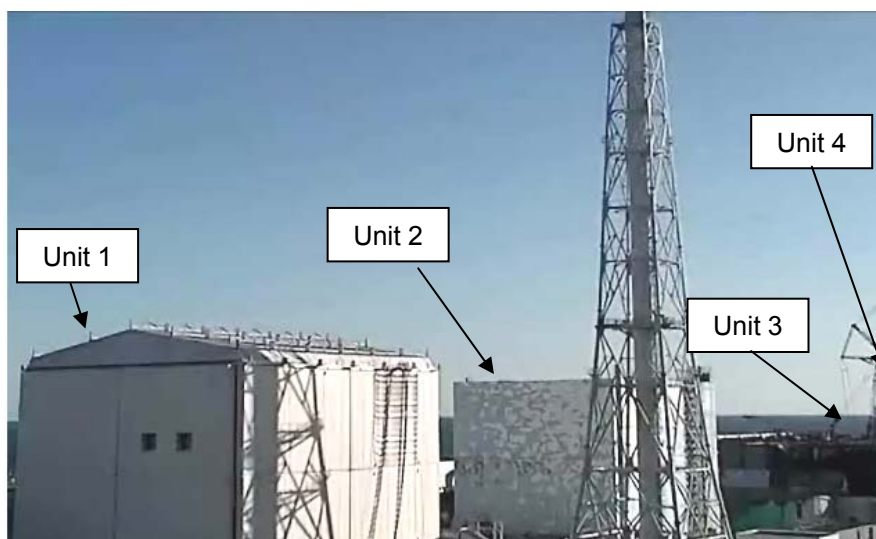

## Installation of additional “Fukuichi Live Camera” for delivering real-time video streaming of Fukushima Daiichi Nuclear Power Station

Since May 31, 2011, at the company website, we have provided real time images through “Fukuichi Live Camera, a webcam for delivering video streaming installed in the premises of Fukushima Daiichi Nuclear Station. And this time, we have installed another camera on Unit 1 side in addition to the one on Unit 4 side currently under operation.

### ■ Image example (from Unit 1 side)

### 【Information】

- From May 31, 2011, real time video streaming from Unit 1 side was started to be provided.
- From August 1, 2012, the camera was moved to Unit 4 side from Unit 1 to provide the images.