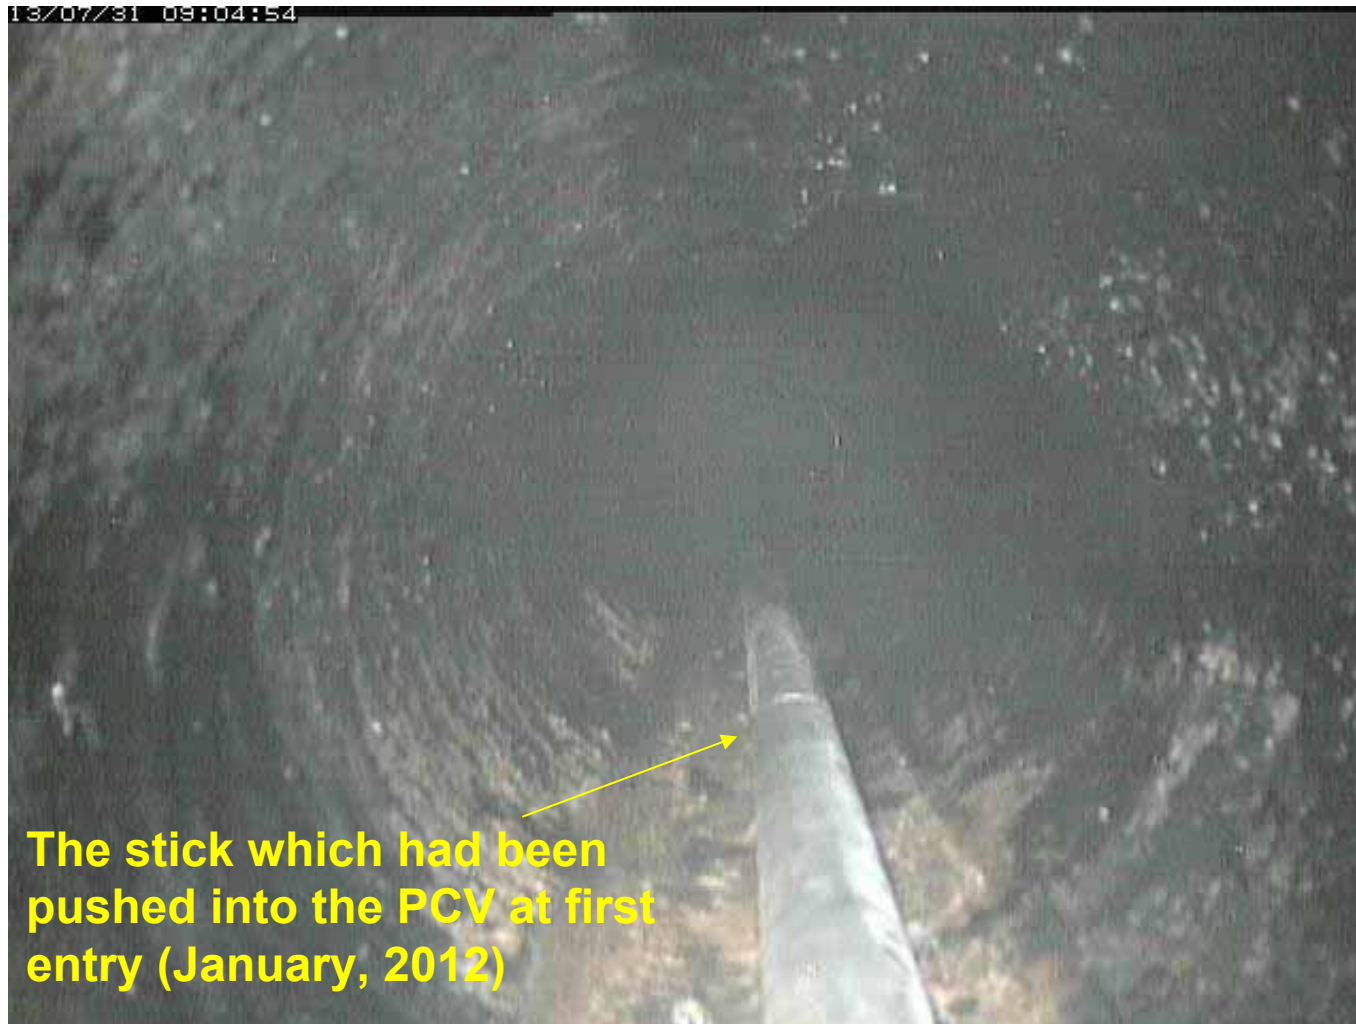

<Reference>

Prior Confirmation Ahead of Inside Investigation of Unit 2 PCV at Fukushima Daiichi Nuclear Power Station

July 31, 2013

Tokyo Electric Power Company

Condition of the Prior Confirmation Toward Inside Investigation of Unit 2 PCV (1)

On July 31, 2013, status inside the PCV such as the condition of obstacles was confirmed toward inside investigation of Unit 2 PCV.

Condition of the Prior Confirmation Toward Inside Investigation of Unit 2 PCV (2)