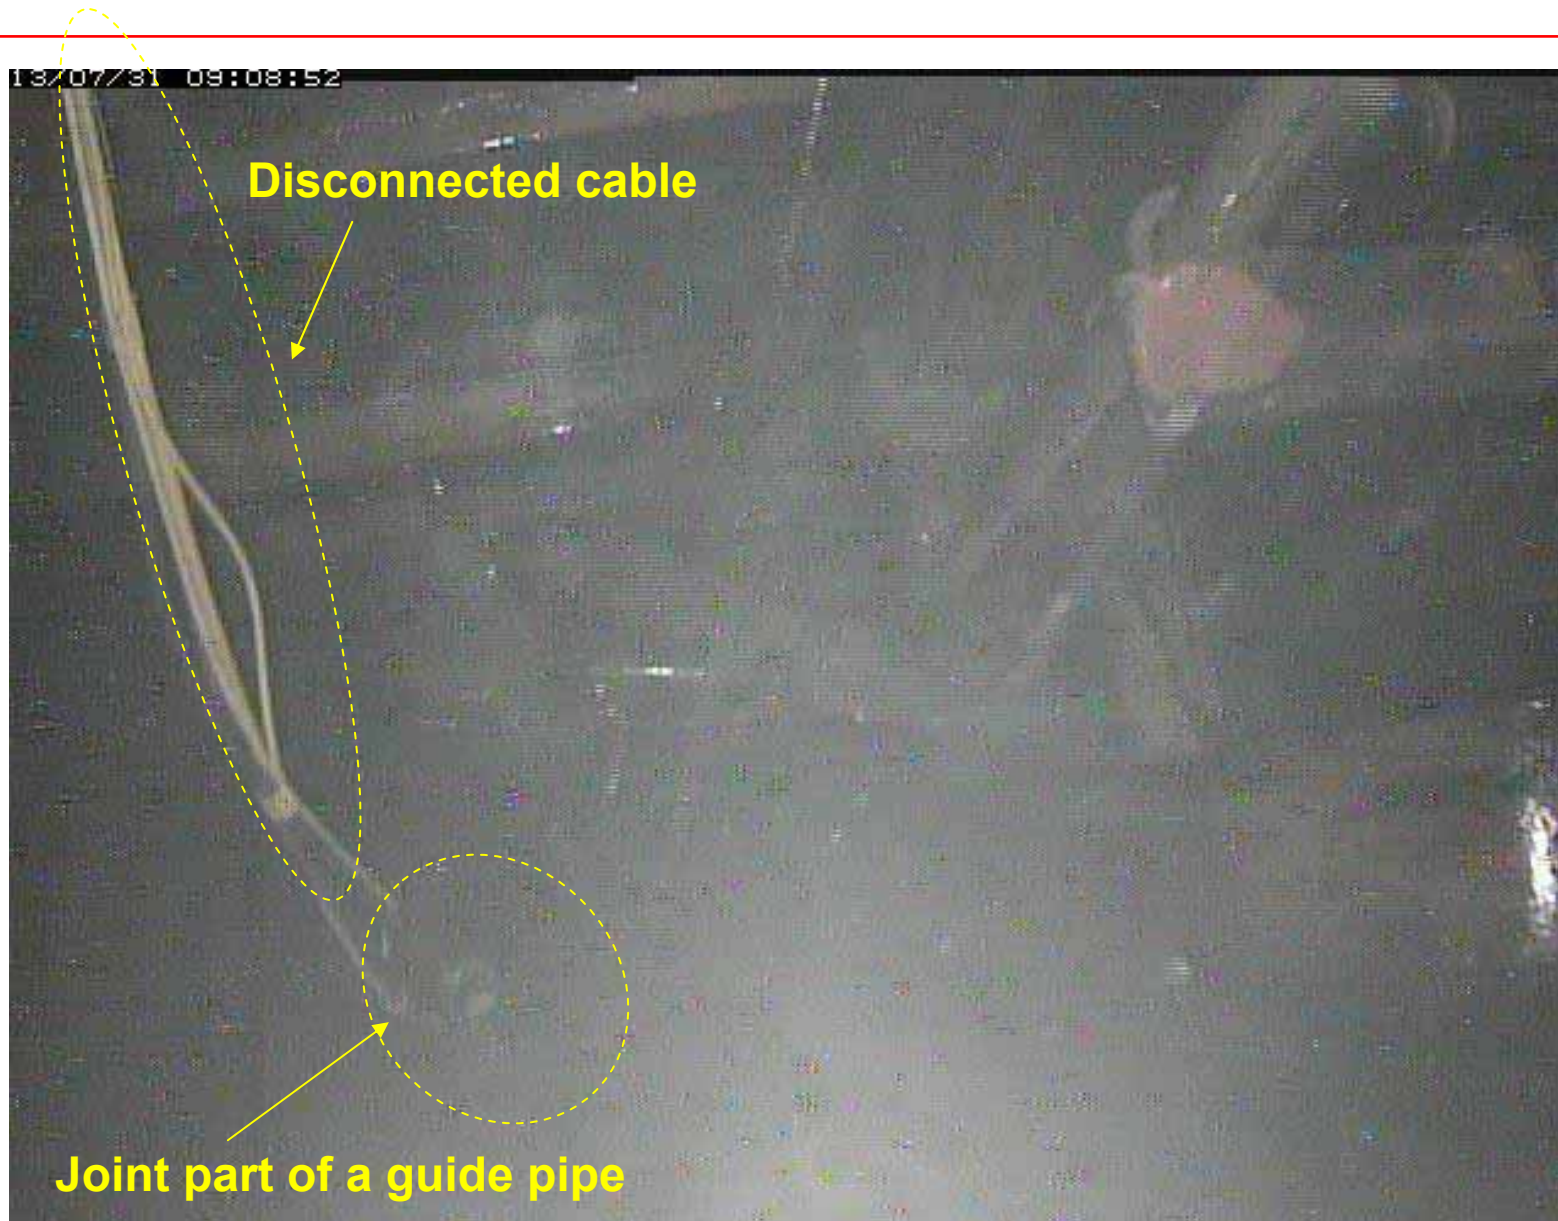

<Reference>

Prior Confirmation Ahead of Inside Investigation of Unit 2 PCV at Fukushima Daiichi Nuclear Power Station

July 31, 2013

Tokyo Electric Power Company

Condition of the Prior Confirmation Toward Inside Investigation of Unit 2 PCV (1)

On July 31, 2013, status inside the PCV such as the condition of obstacles was confirmed toward inside investigation of Unit 2 PCV.

Condition of the Prior Confirmation Toward Inside Investigation of Unit 2 PCV (2)