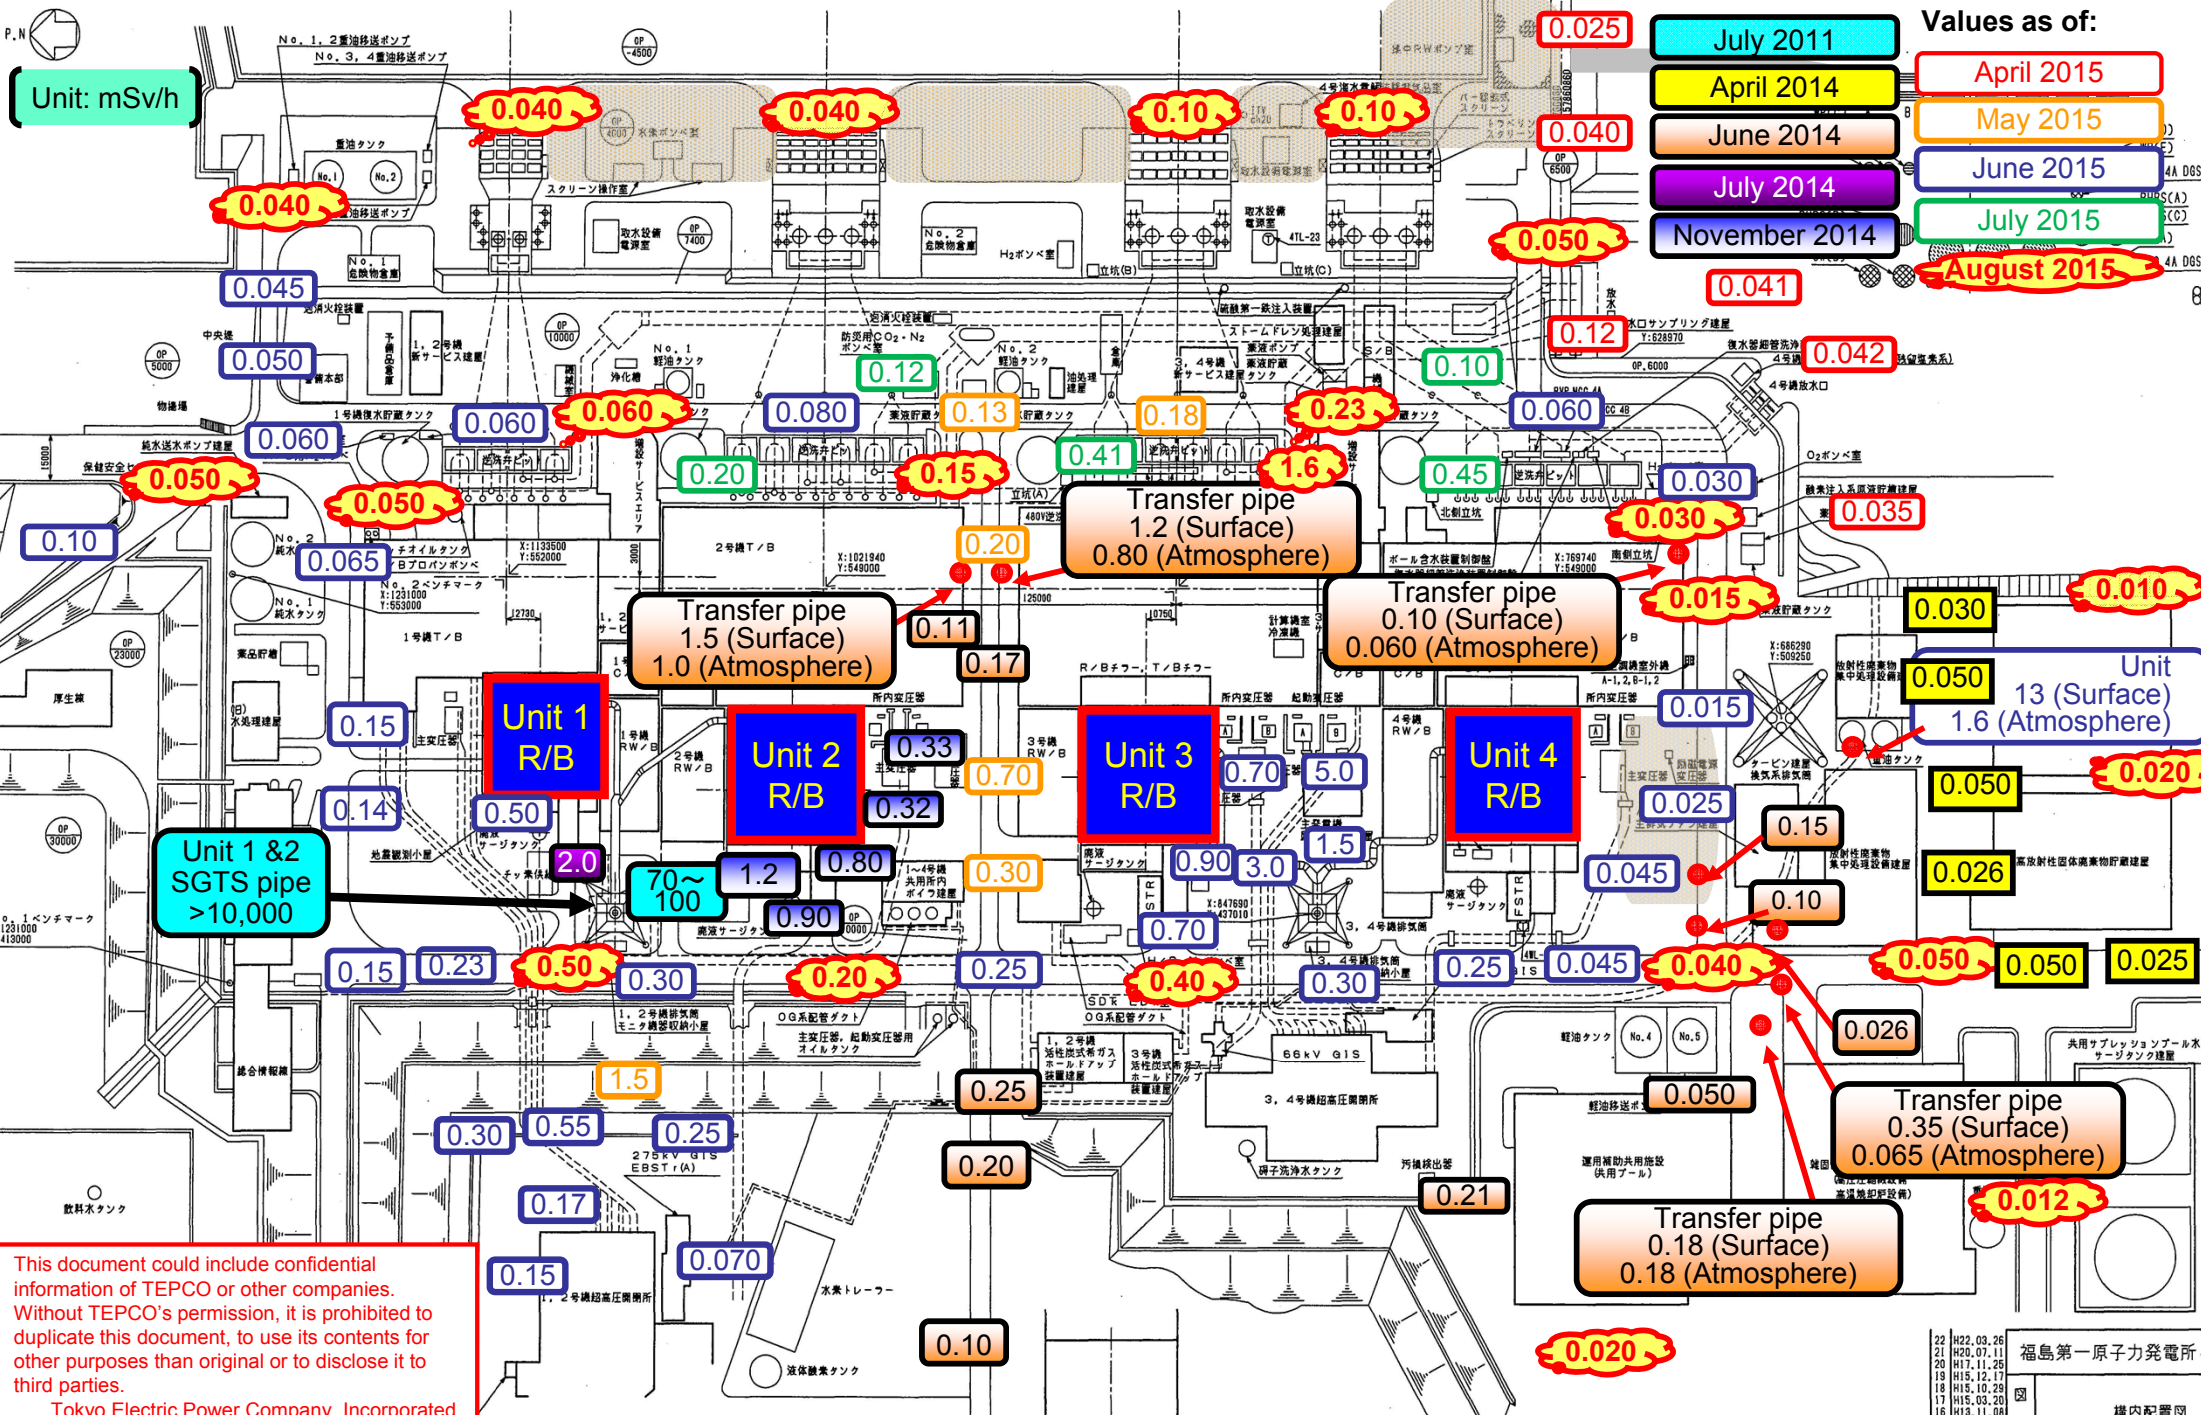

# Survey Map of the Area around the Reactor Buildings (As of 5:00 p.m. on August 18<sup>th</sup>, 2015)

Values as of:

July 2011	April 2015
April 2014	May 2015
June 2014	June 2015
July 2014	July 2015
November 2014	August 2015