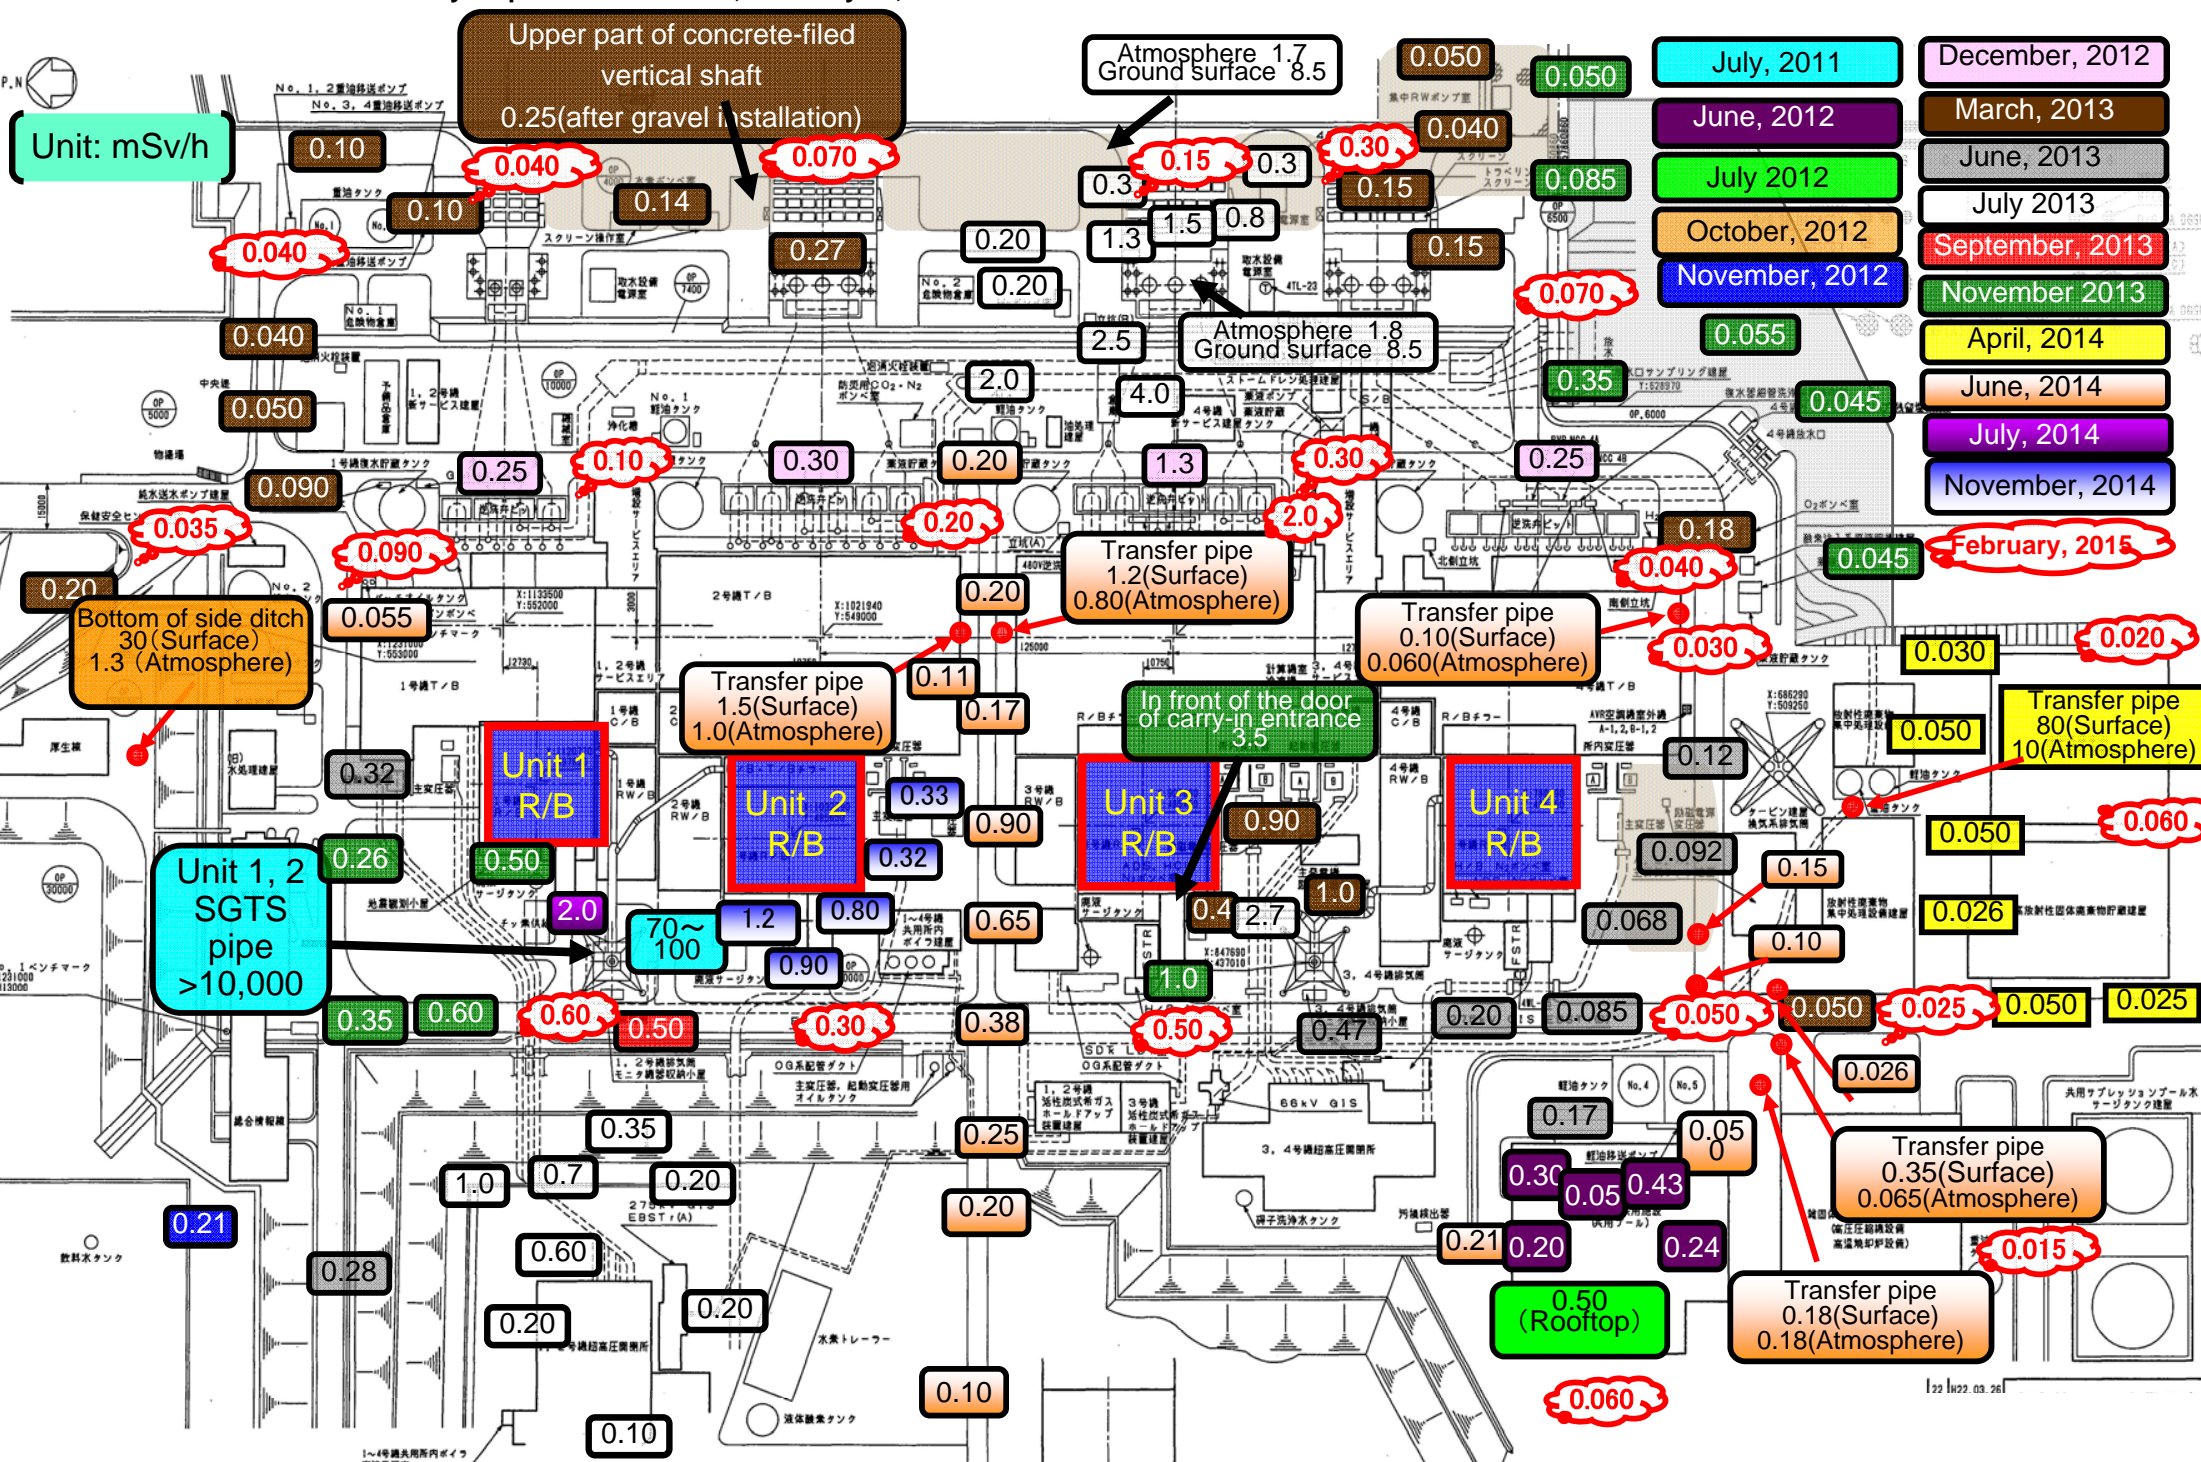

Fukushima Daiichi NPS Survey Map (As of 5:00 PM, February 17, 2015)

Unit: mSv/h

July, 2011	December, 2012
June, 2012	March, 2013
July 2012	June, 2013
October, 2012	July 2013
November, 2012	September, 2013
	November 2013
	April, 2014
	June, 2014
	July, 2014
	November, 2014

February, 2015