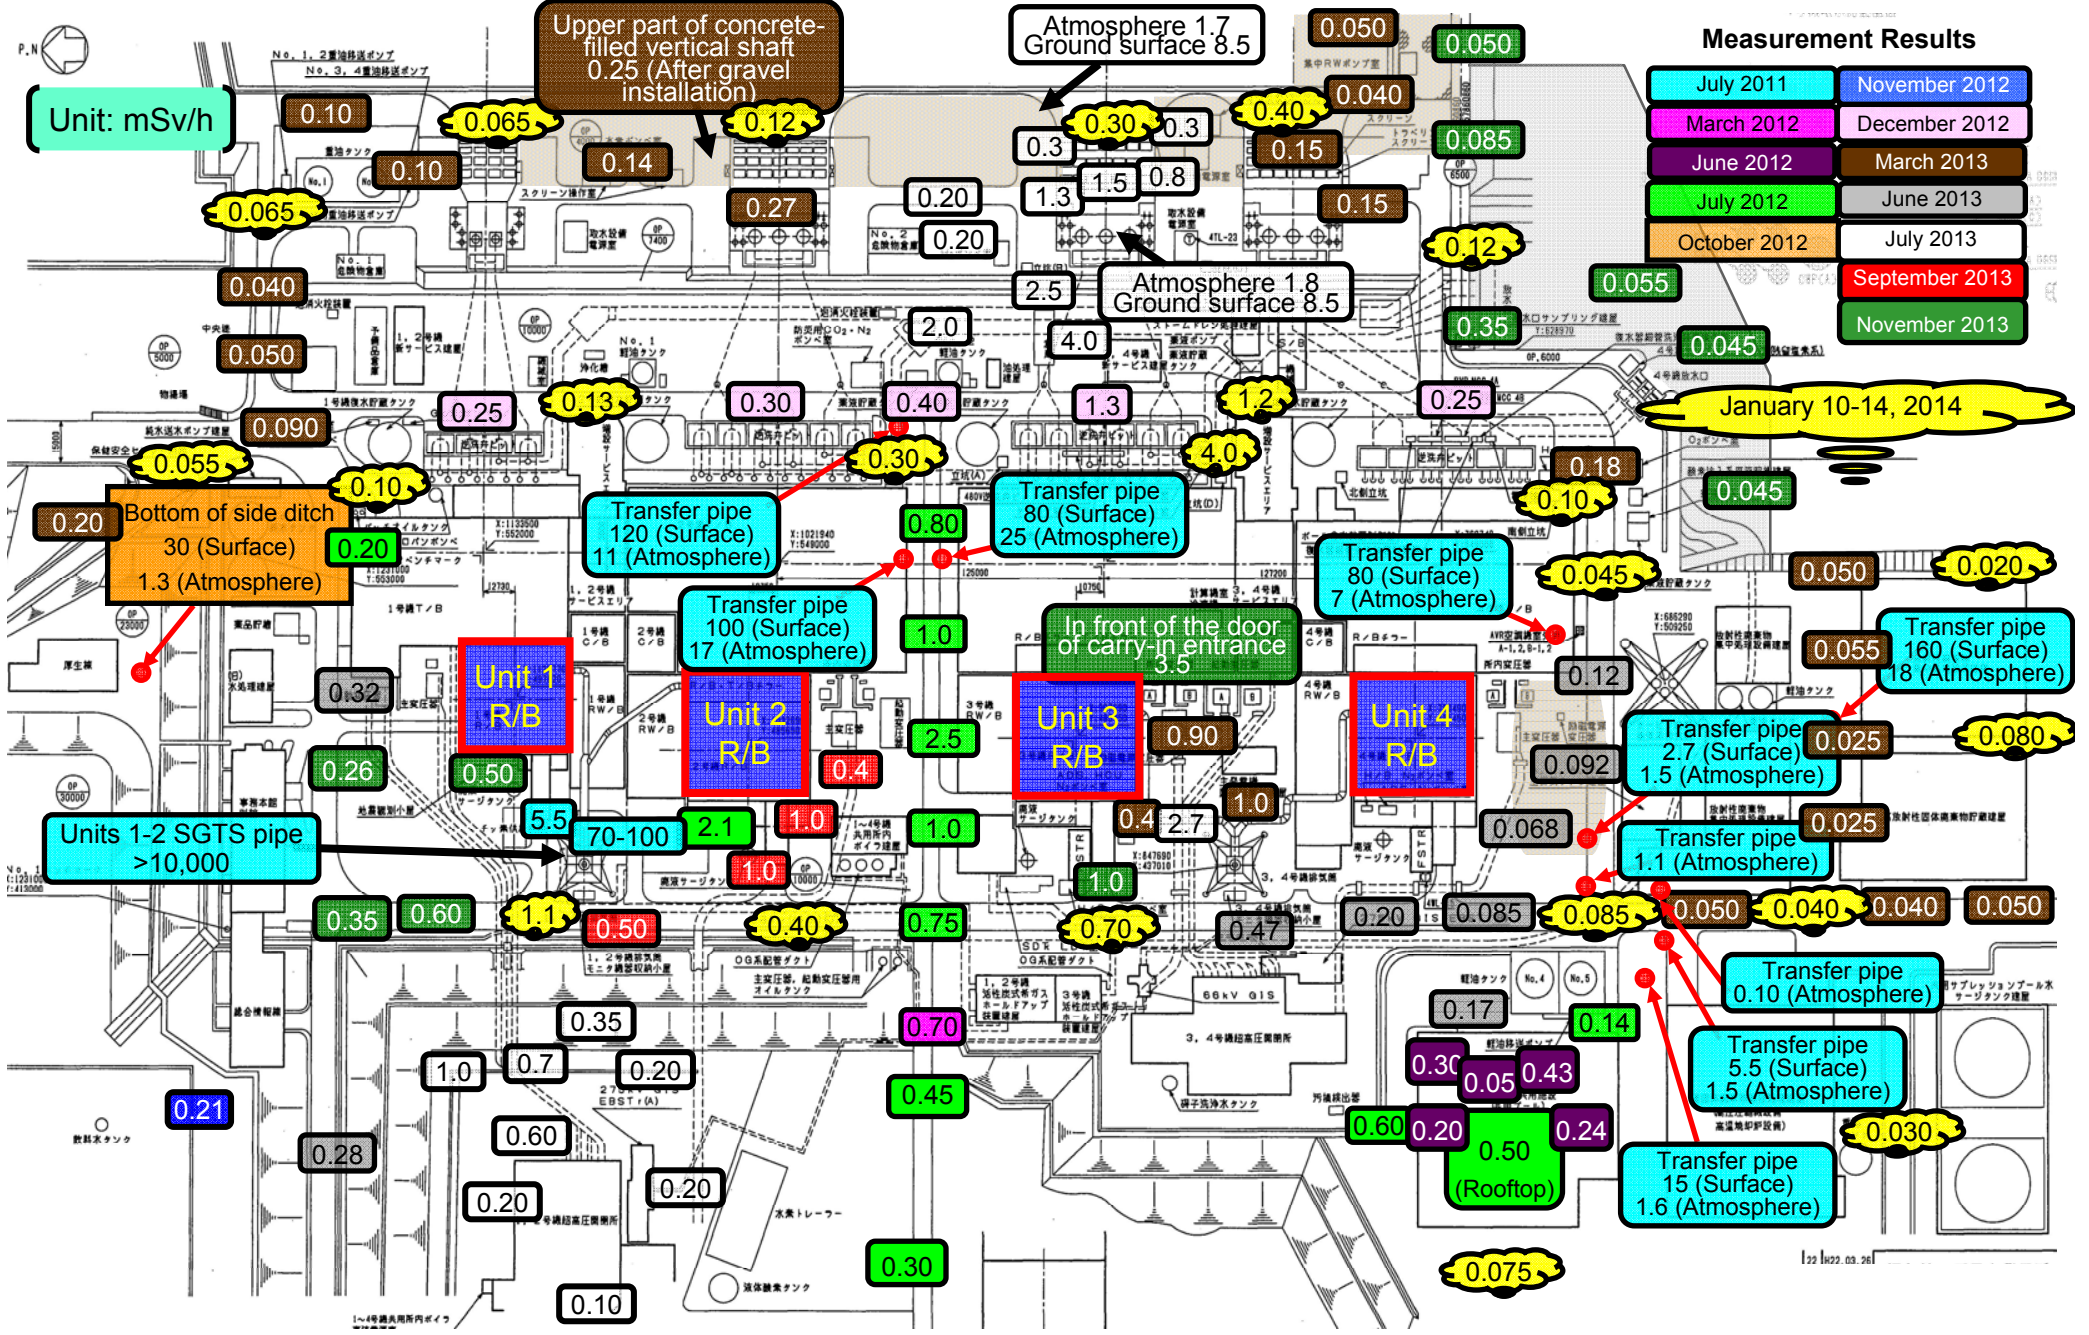

Fukushima Daiichi NPS Survey Map (As of 9:00 AM on January 15, 2014)

Measurement Results

July 2011	November 2012
March 2012	December 2012
June 2012	March 2013
July 2012	June 2013
October 2012	July 2013
	September 2013
	November 2013

January 10-14, 2014