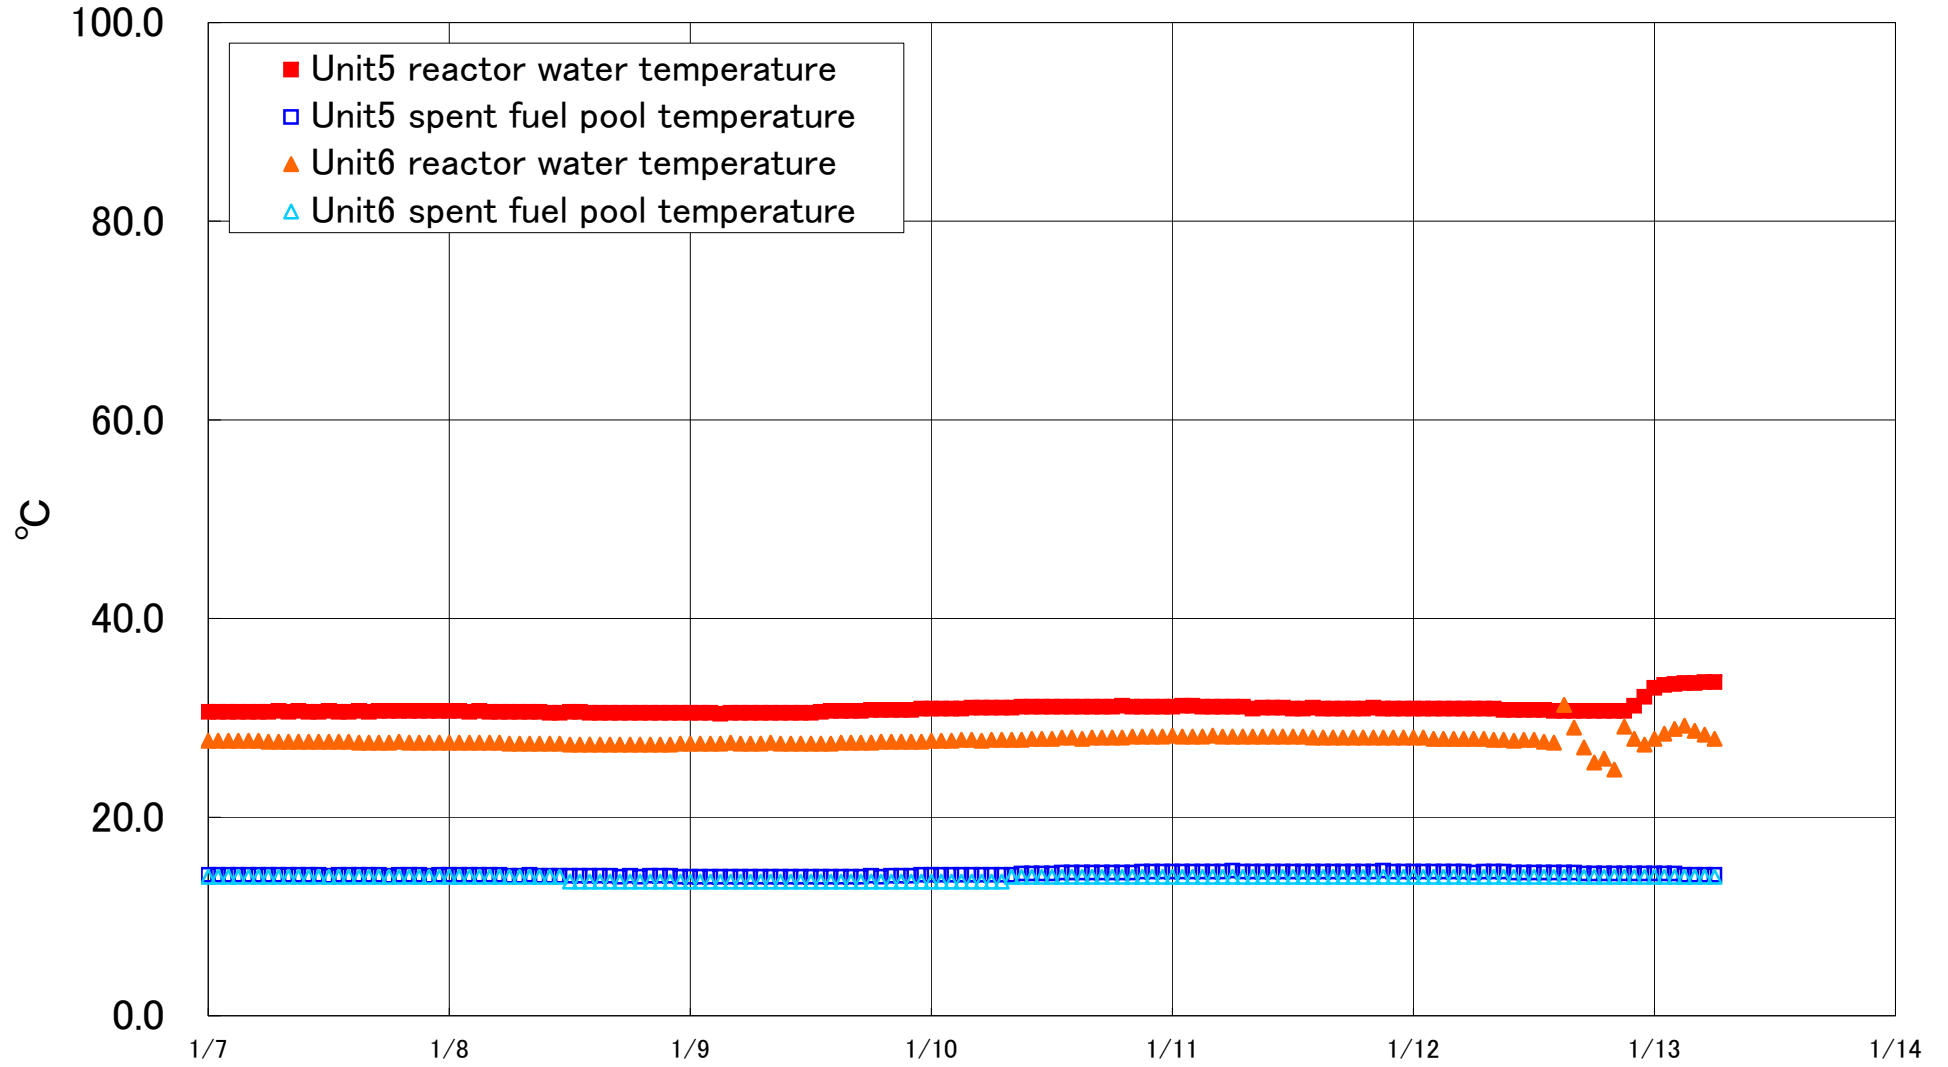

Fukushima Daiichi Nuclear Power Station Units 5·6 Reactor water /spent fuel pool temperature

Fukushima Daiichi Nuclear Power Station Unit5·6 Reactor water/spent fuel pool temperature

Date	Unit5 reactor water temperature	Unit5 spent fuel pool temperature	Unit6 reactor water temperature	Unit6 spent fuel pool temperature
1/10 14:00	31.1	14.4	28.0	14.0
1/10 15:00	31.1	14.4	27.9	14.0
1/10 16:00	31.1	14.4	28.0	14.0
1/10 17:00	31.1	14.4	28.0	14.0
1/10 18:00	31.1	14.4	28.0	14.0
1/10 19:00	31.2	14.4	28.0	14.0
1/10 20:00	31.1	14.4	28.1	14.0
1/10 21:00	31.1	14.5	28.1	14.0
1/10 22:00	31.1	14.5	28.1	14.0
1/10 23:00	31.1	14.5	28.1	14.0
1/11 0:00	31.1	14.5	28.2	14.0
1/11 1:00	31.2	14.5	28.1	14.0
1/11 2:00	31.2	14.5	28.1	14.0
1/11 3:00	31.1	14.5	28.1	14.0
1/11 4:00	31.1	14.5	28.2	14.0
1/11 5:00	31.1	14.5	28.1	14.0
1/11 6:00	31.1	14.6	28.1	14.0
1/11 7:00	31.1	14.5	28.1	14.0
1/11 8:00	30.9	14.5	28.1	14.0
1/11 9:00	31.0	14.5	28.1	14.0
1/11 10:00	31.0	14.5	28.1	14.0
1/11 11:00	31.0	14.5	28.1	14.0
1/11 12:00	30.9	14.5	28.1	14.0
1/11 13:00	30.9	14.5	28.1	14.0
1/11 14:00	31.0	14.5	28.0	14.0
1/11 15:00	30.9	14.5	28.0	14.0
1/11 16:00	30.9	14.5	28.0	14.0
1/11 17:00	30.9	14.5	28.0	14.0
1/11 18:00	30.9	14.5	28.0	14.0
1/11 19:00	30.9	14.5	28.0	14.0
1/11 20:00	31.0	14.5	28.0	14.0
1/11 21:00	30.9	14.6	28.0	14.0
1/11 22:00	30.9	14.5	28.0	14.0
1/11 23:00	30.9	14.5	28.0	14.0
1/12 0:00	30.9	14.5	28.0	14.0
1/12 1:00	30.9	14.5	28.0	14.0
1/12 2:00	30.9	14.5	27.9	14.0
1/12 3:00	30.9	14.5	27.9	14.0
1/12 4:00	30.9	14.5	27.9	14.0
1/12 5:00	30.9	14.5	27.9	14.0
1/12 6:00	30.9	14.4	27.9	14.0
1/12 7:00	30.9	14.5	27.9	14.0
1/12 8:00	30.9	14.5	27.8	14.0
1/12 9:00	30.8	14.5	27.8	14.0
1/12 10:00	30.8	14.4	27.7	14.0
1/12 11:00	30.8	14.4	27.8	14.0
1/12 12:00	30.8	14.4	27.8	14.0
1/12 13:00	30.8	14.4	27.6	14.0
1/12 14:00	30.7	14.4	27.5	14.0
1/12 15:00	30.7	14.4	31.3	14.0
1/12 16:00	30.7	14.4	29.0	14.0
1/12 17:00	30.7	14.3	27.0	14.0
1/12 18:00	30.7	14.3	25.5	14.0
1/12 19:00	30.7	14.3	25.9	14.0
1/12 20:00	30.7	14.3	24.8	14.0
1/12 21:00	30.7	14.3	29.1	14.0
1/12 22:00	31.2	14.3	27.9	14.0
1/12 23:00	32.1	14.3	27.3	14.0
1/13 0:00	33.0	14.3	27.9	14.0
1/13 1:00	33.3	14.3	28.4	14.0
1/13 2:00	33.4	14.3	28.9	14.0
1/13 3:00	33.5	14.2	29.2	14.0
1/13 4:00	33.5	14.2	28.7	14.0
1/13 5:00	33.6	14.2	28.3	14.0
1/13 6:00	33.6	14.2	27.9	14.0