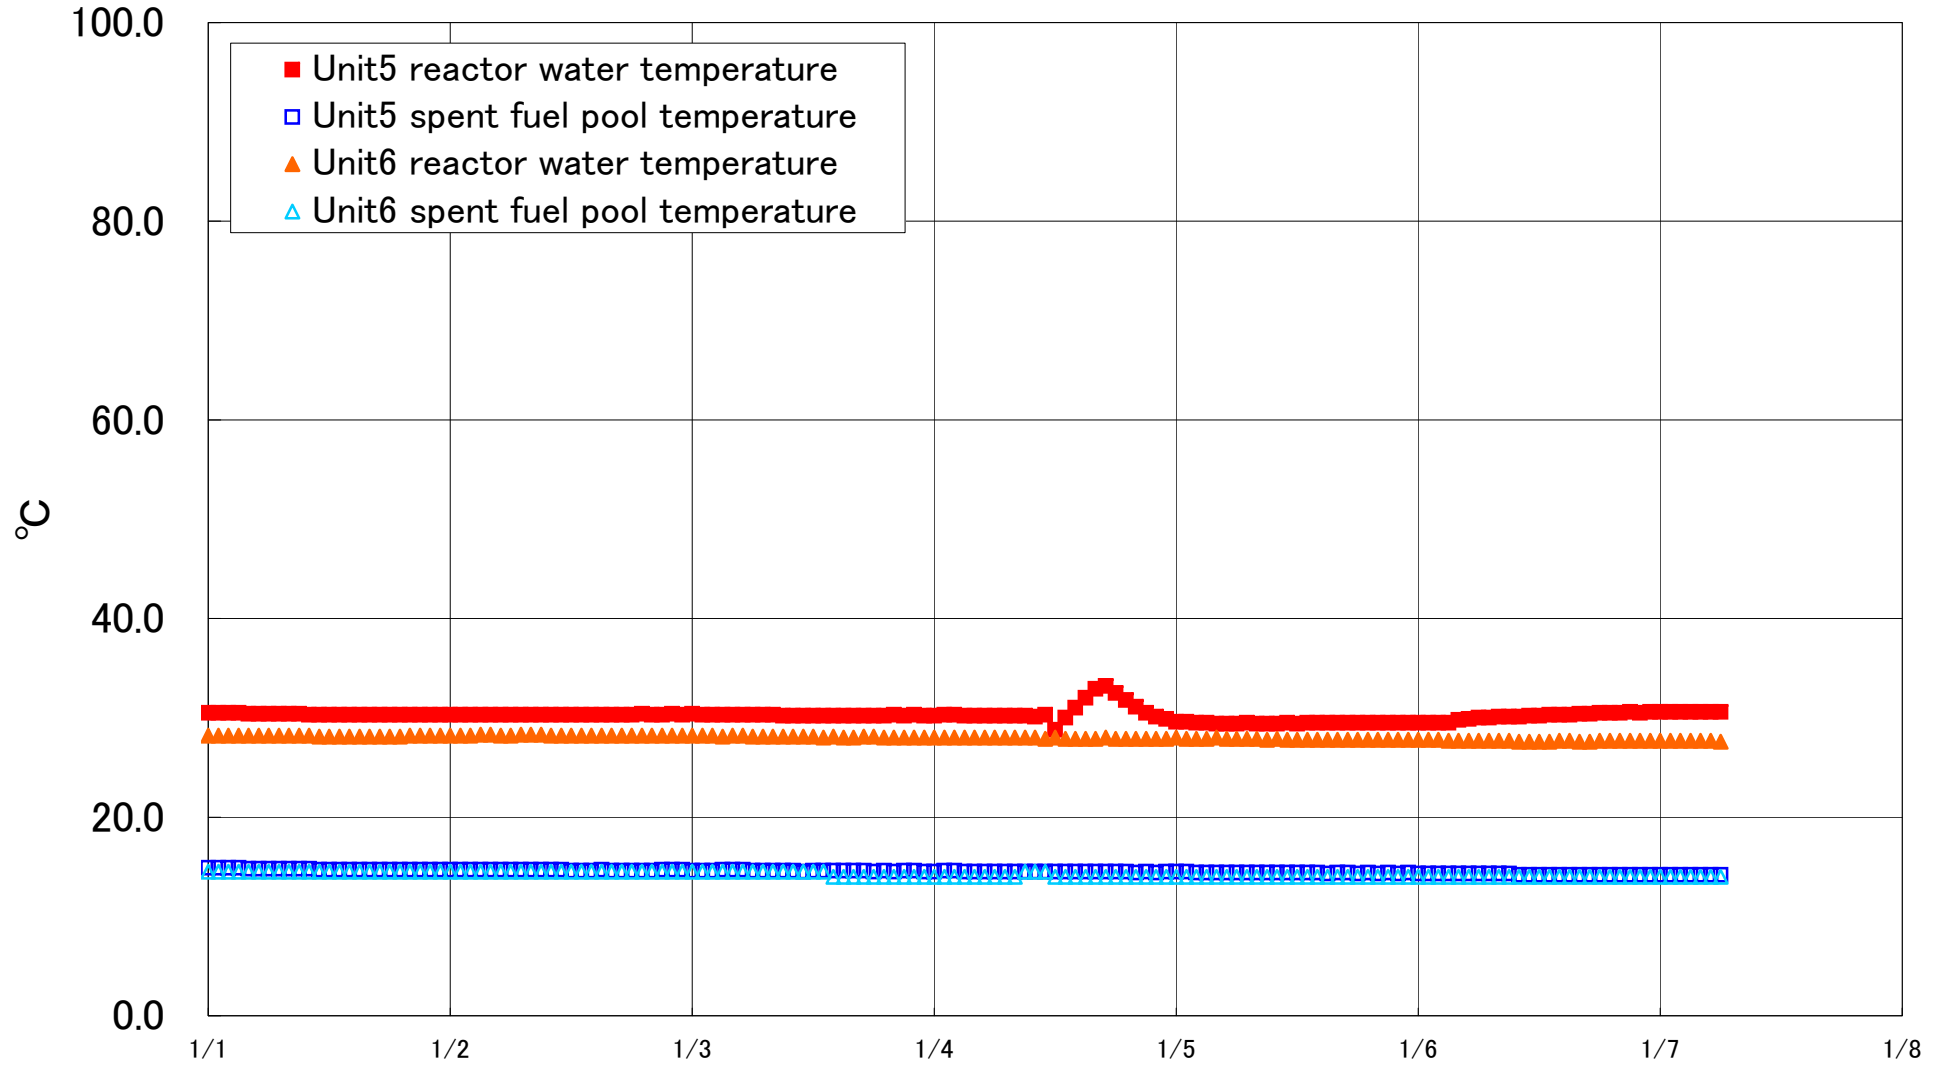

Fukushima Daiichi Nuclear Power Station Units 5·6 Reactor water /spent fuel pool temperature

Fukushima Daiichi Nuclear Power Station Unit5·6 Reactor water/spent fuel pool temperature

Date	Unit5 reactor water temperature	Unit5 spent fuel pool temperature	Unit6 reactor water temperature	Unit6 spent fuel pool temperature
1/4 14:00	31.0	14.5	27.9	14.0
1/4 15:00	32.0	14.5	27.9	14.0
1/4 16:00	32.9	14.5	27.9	14.0
1/4 17:00	33.2	14.5	28.0	14.0
1/4 18:00	32.5	14.5	27.9	14.0
1/4 19:00	31.8	14.5	27.9	14.0
1/4 20:00	31.1	14.4	27.9	14.0
1/4 21:00	30.5	14.5	27.9	14.0
1/4 22:00	30.1	14.4	27.9	14.0
1/4 23:00	29.9	14.5	27.9	14.0
1/5 0:00	29.6	14.5	28.0	14.0
1/5 1:00	29.6	14.5	27.9	14.0
1/5 2:00	29.5	14.4	27.9	14.0
1/5 3:00	29.5	14.4	27.9	14.0
1/5 4:00	29.4	14.4	28.0	14.0
1/5 5:00	29.4	14.4	27.9	14.0
1/5 6:00	29.4	14.4	27.9	14.0
1/5 7:00	29.5	14.4	27.9	14.0
1/5 8:00	29.4	14.4	27.9	14.0
1/5 9:00	29.4	14.4	27.8	14.0
1/5 10:00	29.4	14.4	27.9	14.0
1/5 11:00	29.5	14.4	27.8	14.0
1/5 12:00	29.4	14.4	27.8	14.0
1/5 13:00	29.5	14.4	27.8	14.0
1/5 14:00	29.5	14.4	27.8	14.0
1/5 15:00	29.5	14.3	27.8	14.0
1/5 16:00	29.5	14.4	27.8	14.0
1/5 17:00	29.5	14.4	27.8	14.0
1/5 18:00	29.5	14.3	27.8	14.0
1/5 19:00	29.5	14.4	27.8	14.0
1/5 20:00	29.5	14.3	27.8	14.0
1/5 21:00	29.5	14.4	27.8	14.0
1/5 22:00	29.5	14.3	27.8	14.0
1/5 23:00	29.5	14.4	27.8	14.0
1/6 0:00	29.5	14.3	27.8	14.0
1/6 1:00	29.5	14.3	27.8	14.0
1/6 2:00	29.5	14.3	27.8	14.0
1/6 3:00	29.5	14.3	27.7	14.0
1/6 4:00	29.8	14.3	27.7	14.0
1/6 5:00	29.9	14.3	27.7	14.0
1/6 6:00	30.0	14.3	27.7	14.0
1/6 7:00	30.0	14.3	27.7	14.0
1/6 8:00	30.1	14.3	27.7	14.0
1/6 9:00	30.1	14.3	27.7	14.0
1/6 10:00	30.1	14.2	27.6	14.0
1/6 11:00	30.2	14.2	27.6	14.0
1/6 12:00	30.2	14.2	27.6	14.0
1/6 13:00	30.3	14.2	27.6	14.0
1/6 14:00	30.3	14.2	27.7	14.0
1/6 15:00	30.3	14.2	27.7	14.0
1/6 16:00	30.4	14.2	27.6	14.0
1/6 17:00	30.4	14.2	27.6	14.0
1/6 18:00	30.5	14.2	27.7	14.0
1/6 19:00	30.5	14.2	27.7	14.0
1/6 20:00	30.5	14.2	27.7	14.0
1/6 21:00	30.6	14.2	27.7	14.0
1/6 22:00	30.5	14.2	27.7	14.0
1/6 23:00	30.6	14.2	27.7	14.0
1/7 0:00	30.6	14.2	27.7	14.0
1/7 1:00	30.6	14.2	27.7	14.0
1/7 2:00	30.6	14.2	27.7	14.0
1/7 3:00	30.6	14.2	27.7	14.0
1/7 4:00	30.6	14.2	27.7	14.0
1/7 5:00	30.6	14.2	27.7	14.0
1/7 6:00	30.6	14.2	27.6	14.0