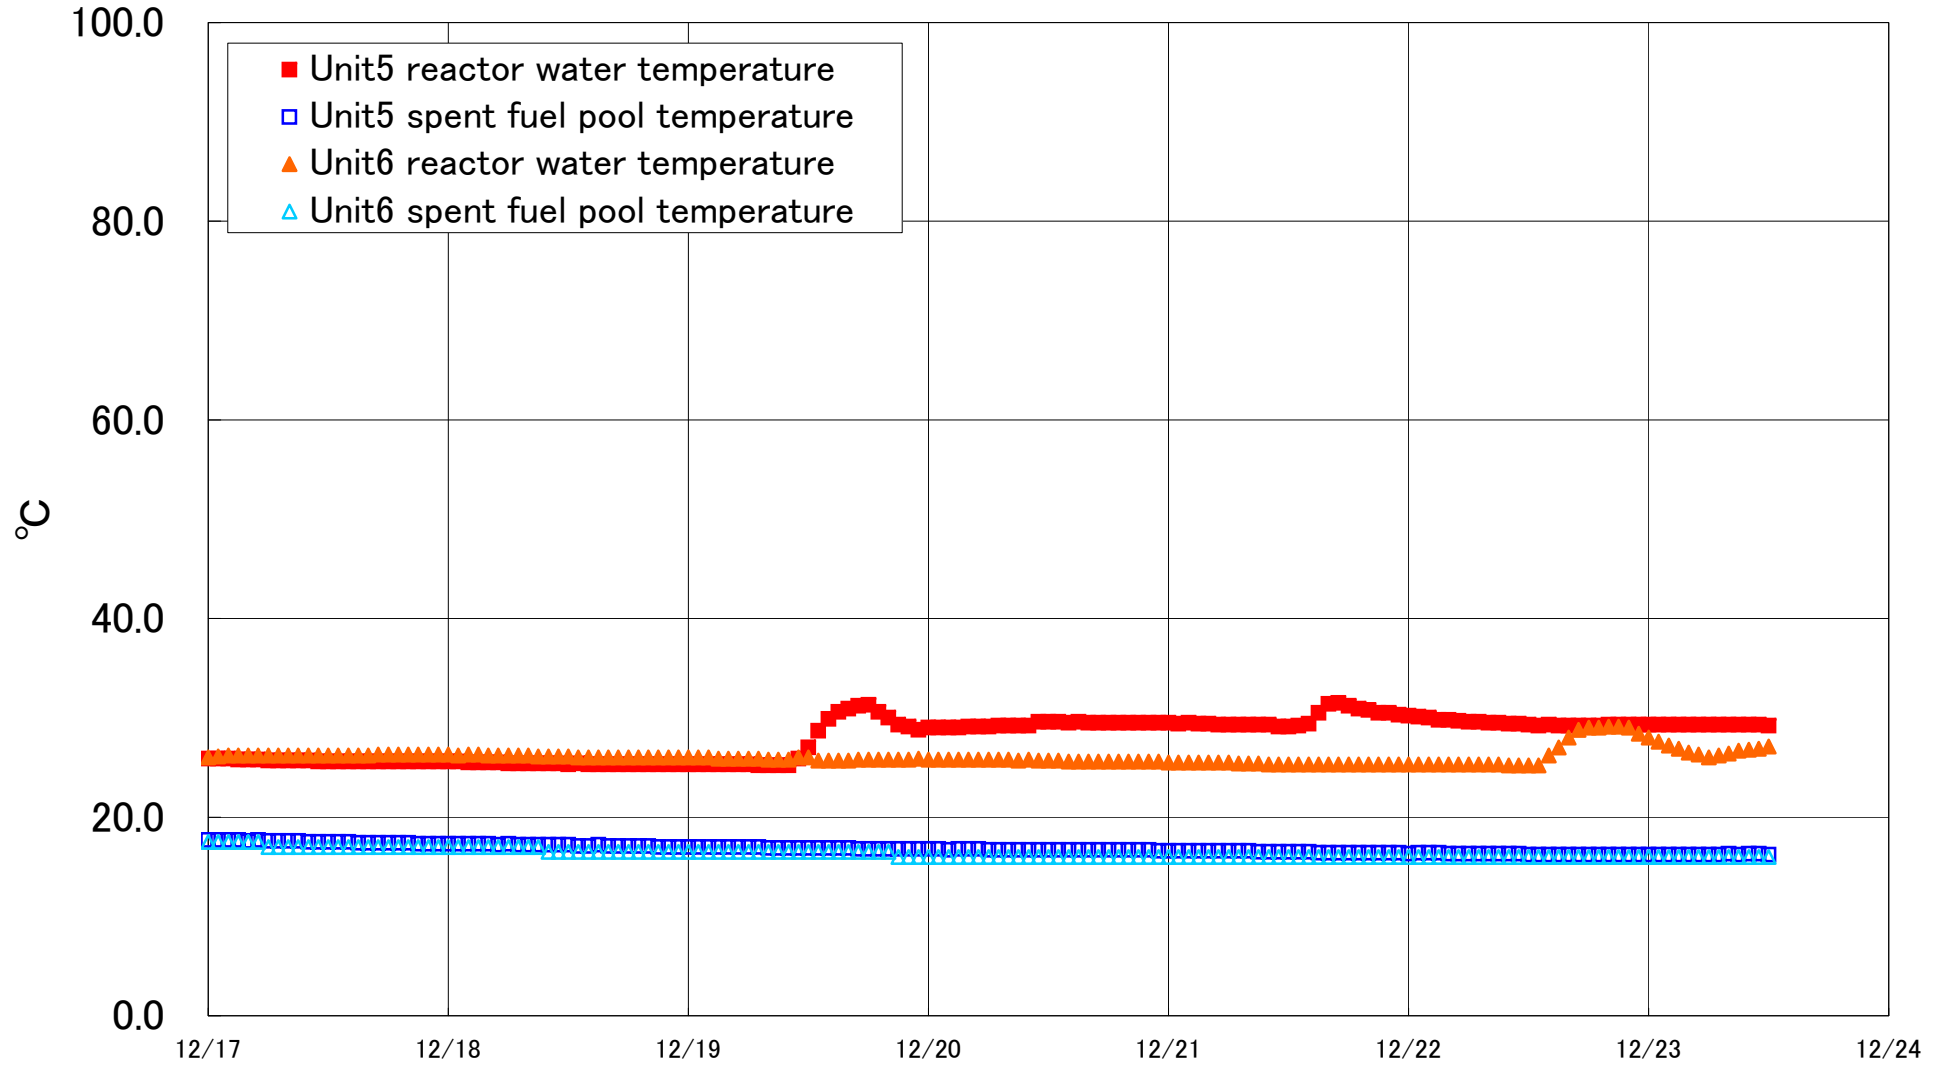

Fukushima Daiichi Nuclear Power Station Units 5·6 Reactor water /spent fuel pool temperature

Fukushima Daiichi Nuclear Power Station Unit5·6 Reactor water/spent fuel pool temperature

Date	Unit5 reactor water temperature	Unit5 spent fuel pool temperature	Unit6 reactor water temperature	Unit6 spent fuel pool temperature
12/20 20:00	29.5	16.7	25.6	16.0
12/20 21:00	29.5	16.7	25.6	16.0
12/20 22:00	29.5	16.7	25.6	16.0
12/20 23:00	29.5	16.6	25.6	16.0
12/21 0:00	29.5	16.6	25.5	16.0
12/21 1:00	29.4	16.6	25.5	16.0
12/21 2:00	29.5	16.6	25.5	16.0
12/21 3:00	29.4	16.6	25.5	16.0
12/21 4:00	29.4	16.6	25.5	16.0
12/21 5:00	29.3	16.6	25.5	16.0
12/21 6:00	29.3	16.6	25.5	16.0
12/21 7:00	29.3	16.6	25.4	16.0
12/21 8:00	29.3	16.6	25.4	16.0
12/21 9:00	29.3	16.5	25.4	16.0
12/21 10:00	29.3	16.5	25.3	16.0
12/21 11:00	29.1	16.5	25.3	16.0
12/21 12:00	29.1	16.5	25.3	16.0
12/21 13:00	29.2	16.5	25.3	16.0
12/21 14:00	29.4	16.5	25.3	16.0
12/21 15:00	30.5	16.4	25.3	16.0
12/21 16:00	31.4	16.4	25.3	16.0
12/21 17:00	31.5	16.4	25.3	16.0
12/21 18:00	31.2	16.4	25.3	16.0
12/21 19:00	30.9	16.4	25.3	16.0
12/21 20:00	30.8	16.4	25.3	16.0
12/21 21:00	30.5	16.4	25.3	16.0
12/21 22:00	30.5	16.4	25.3	16.0
12/21 23:00	30.3	16.4	25.3	16.0
12/22 0:00	30.2	16.3	25.3	16.0
12/22 1:00	30.1	16.4	25.3	16.0
12/22 2:00	30.0	16.4	25.3	16.0
12/22 3:00	29.8	16.4	25.3	16.0
12/22 4:00	29.8	16.3	25.3	16.0
12/22 5:00	29.7	16.3	25.3	16.0
12/22 6:00	29.6	16.3	25.3	16.0
12/22 7:00	29.6	16.3	25.3	16.0
12/22 8:00	29.5	16.3	25.3	16.0
12/22 9:00	29.5	16.3	25.3	16.0
12/22 10:00	29.4	16.3	25.2	16.0
12/22 11:00	29.4	16.3	25.2	16.0
12/22 12:00	29.3	16.2	25.2	16.0
12/22 13:00	29.2	16.2	25.2	16.0
12/22 14:00	29.3	16.2	26.2	16.0
12/22 15:00	29.2	16.2	27.0	16.0
12/22 16:00	29.2	16.2	28.0	16.0
12/22 17:00	29.2	16.2	28.8	16.0
12/22 18:00	29.2	16.2	29.0	16.0
12/22 19:00	29.2	16.2	29.0	16.0
12/22 20:00	29.3	16.2	29.1	16.0
12/22 21:00	29.3	16.2	29.1	16.0
12/22 22:00	29.3	16.2	29.0	16.0
12/22 23:00	29.3	16.2	28.4	16.0
12/23 0:00	29.3	16.2	28.0	16.0
12/23 1:00	29.3	16.2	27.6	16.0
12/23 2:00	29.3	16.2	27.2	16.0
12/23 3:00	29.3	16.2	26.9	16.0
12/23 4:00	29.3	16.2	26.5	16.0
12/23 5:00	29.3	16.2	26.3	16.0
12/23 6:00	29.3	16.2	26.0	16.0
12/23 7:00	29.3	16.2	26.2	16.0
12/23 8:00	29.3	16.3	26.4	16.0
12/23 9:00	29.3	16.2	26.7	16.0
12/23 10:00	29.3	16.3	26.8	16.0
12/23 11:00	29.3	16.3	26.9	16.0
12/23 12:00	29.2	16.2	27.1	16.0