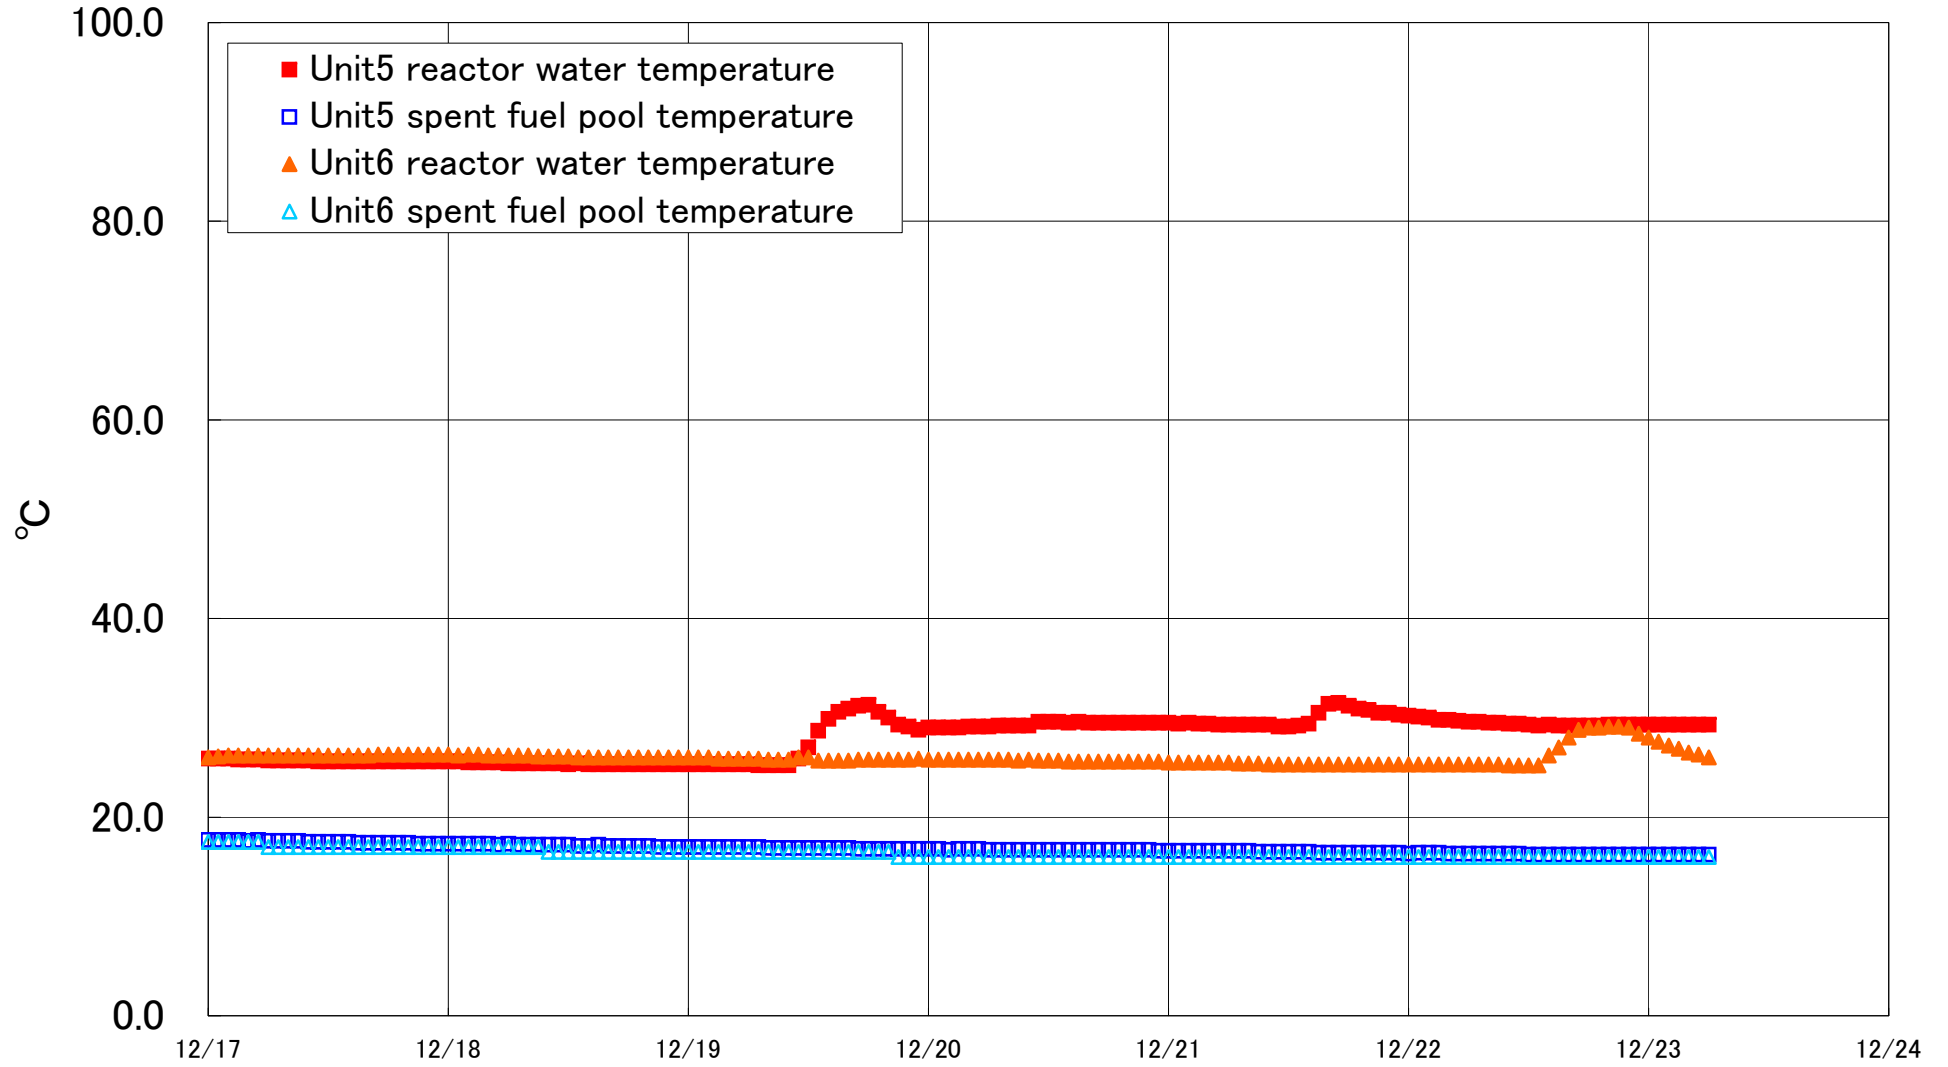

Fukushima Daiichi Nuclear Power Station Units 5·6 Reactor water /spent fuel pool temperature

Fukushima Daiichi Nuclear Power Station Unit5·6 Reactor water/spent fuel pool temperature

Date	Unit5 reactor water temperature	Unit5 spent fuel pool temperature	Unit6 reactor water temperature	Unit6 spent fuel pool temperature
12/20 14:00	29.5	16.7	25.6	16.0
12/20 15:00	29.6	16.7	25.6	16.0
12/20 16:00	29.5	16.7	25.6	16.0
12/20 17:00	29.5	16.7	25.6	16.0
12/20 18:00	29.5	16.7	25.6	16.0
12/20 19:00	29.5	16.7	25.6	16.0
12/20 20:00	29.5	16.7	25.6	16.0
12/20 21:00	29.5	16.7	25.6	16.0
12/20 22:00	29.5	16.7	25.6	16.0
12/20 23:00	29.5	16.6	25.6	16.0
12/21 0:00	29.5	16.6	25.5	16.0
12/21 1:00	29.4	16.6	25.5	16.0
12/21 2:00	29.5	16.6	25.5	16.0
12/21 3:00	29.4	16.6	25.5	16.0
12/21 4:00	29.4	16.6	25.5	16.0
12/21 5:00	29.3	16.6	25.5	16.0
12/21 6:00	29.3	16.6	25.5	16.0
12/21 7:00	29.3	16.6	25.4	16.0
12/21 8:00	29.3	16.6	25.4	16.0
12/21 9:00	29.3	16.5	25.4	16.0
12/21 10:00	29.3	16.5	25.3	16.0
12/21 11:00	29.1	16.5	25.3	16.0
12/21 12:00	29.1	16.5	25.3	16.0
12/21 13:00	29.2	16.5	25.3	16.0
12/21 14:00	29.4	16.5	25.3	16.0
12/21 15:00	30.5	16.4	25.3	16.0
12/21 16:00	31.4	16.4	25.3	16.0
12/21 17:00	31.5	16.4	25.3	16.0
12/21 18:00	31.2	16.4	25.3	16.0
12/21 19:00	30.9	16.4	25.3	16.0
12/21 20:00	30.8	16.4	25.3	16.0
12/21 21:00	30.5	16.4	25.3	16.0
12/21 22:00	30.5	16.4	25.3	16.0
12/21 23:00	30.3	16.4	25.3	16.0
12/22 0:00	30.2	16.3	25.3	16.0
12/22 1:00	30.1	16.4	25.3	16.0
12/22 2:00	30.0	16.4	25.3	16.0
12/22 3:00	29.8	16.4	25.3	16.0
12/22 4:00	29.8	16.3	25.3	16.0
12/22 5:00	29.7	16.3	25.3	16.0
12/22 6:00	29.6	16.3	25.3	16.0
12/22 7:00	29.6	16.3	25.3	16.0
12/22 8:00	29.5	16.3	25.3	16.0
12/22 9:00	29.5	16.3	25.3	16.0
12/22 10:00	29.4	16.3	25.2	16.0
12/22 11:00	29.4	16.3	25.2	16.0
12/22 12:00	29.3	16.2	25.2	16.0
12/22 13:00	29.2	16.2	25.2	16.0
12/22 14:00	29.3	16.2	26.2	16.0
12/22 15:00	29.2	16.2	27.0	16.0
12/22 16:00	29.2	16.2	28.0	16.0
12/22 17:00	29.2	16.2	28.8	16.0
12/22 18:00	29.2	16.2	29.0	16.0
12/22 19:00	29.2	16.2	29.0	16.0
12/22 20:00	29.3	16.2	29.1	16.0
12/22 21:00	29.3	16.2	29.1	16.0
12/22 22:00	29.3	16.2	29.0	16.0
12/22 23:00	29.3	16.2	28.4	16.0
12/23 0:00	29.3	16.2	28.0	16.0
12/23 1:00	29.3	16.2	27.6	16.0
12/23 2:00	29.3	16.2	27.2	16.0
12/23 3:00	29.3	16.2	26.9	16.0
12/23 4:00	29.3	16.2	26.5	16.0
12/23 5:00	29.3	16.2	26.3	16.0
12/23 6:00	29.3	16.2	26.0	16.0