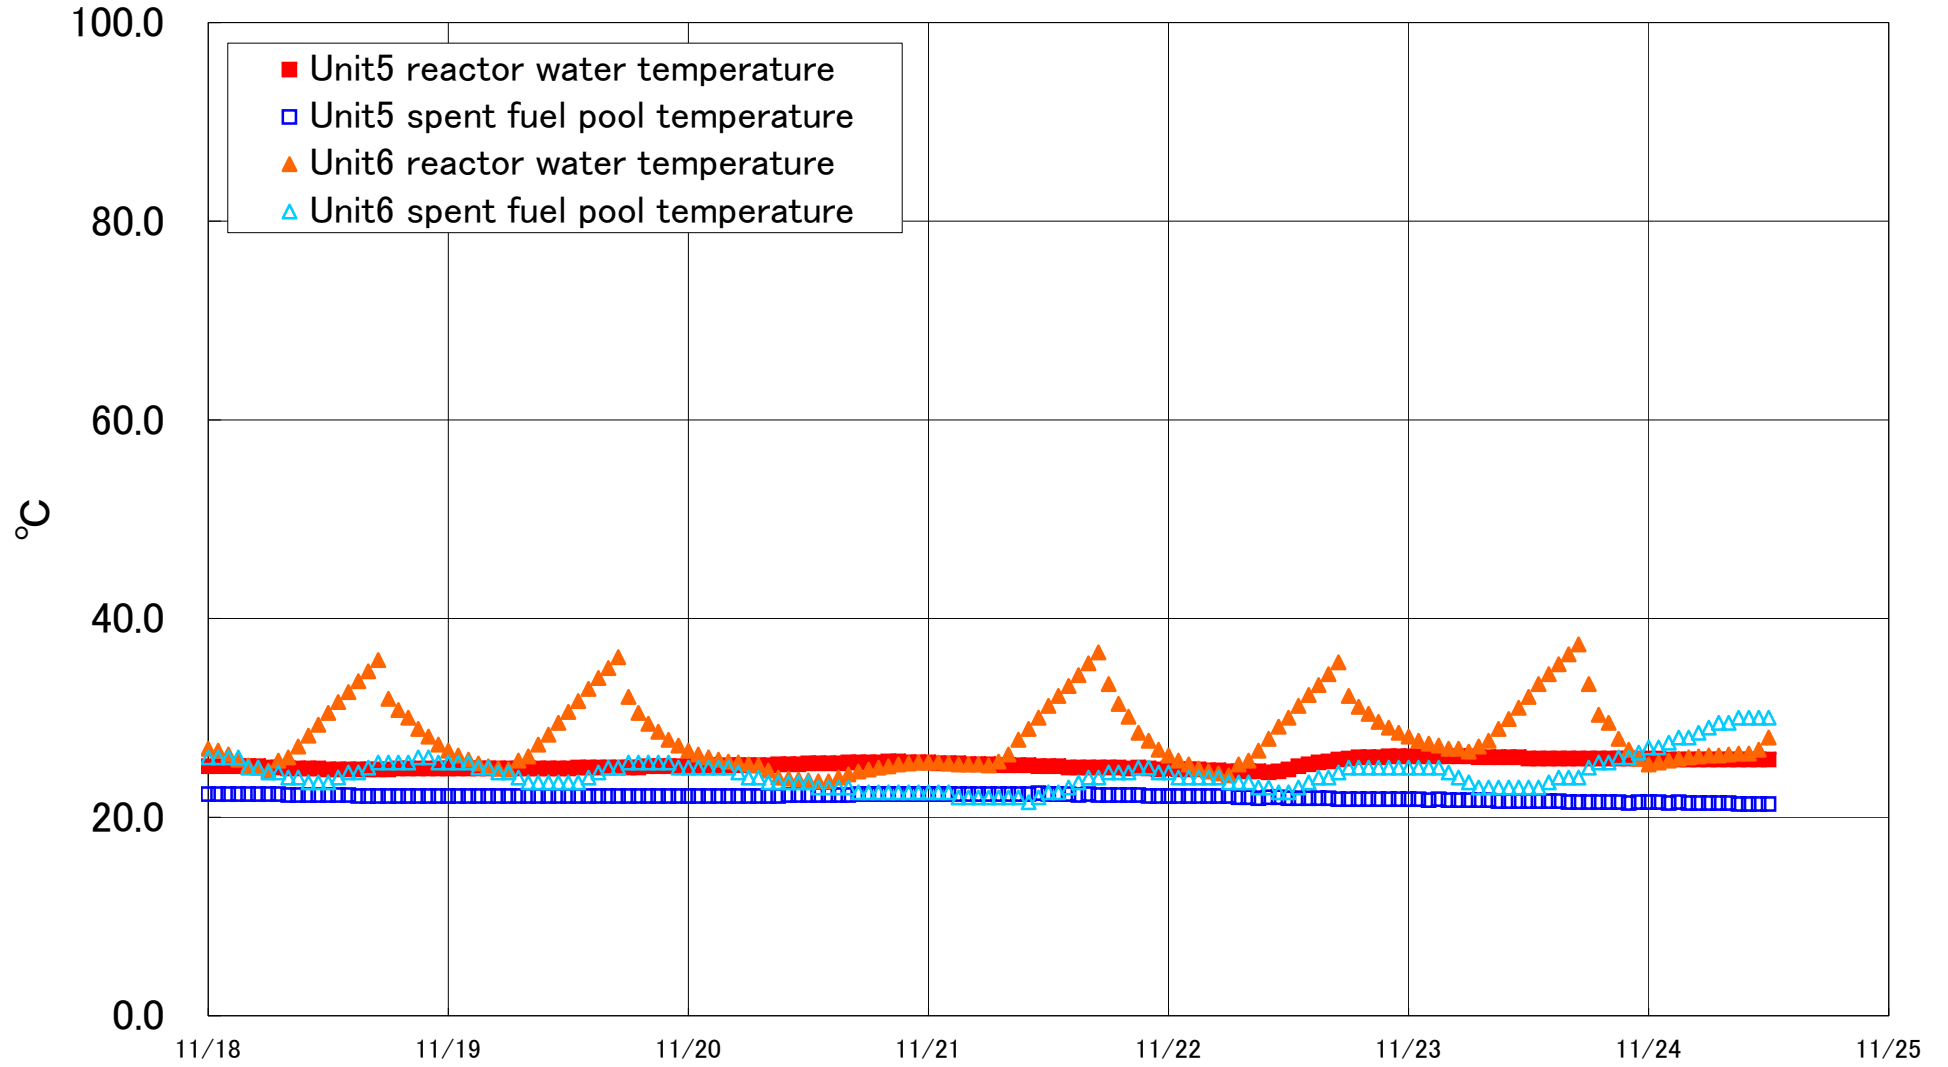

Fukushima Daiichi Nuclear Power Station Units 5-6 Reactor water /spent fuel pool temperature

Fukushima Daiichi Nuclear Power Station Unit5·6 Reactor water/spent fuel pool temperature

Date	Unit5 reactor water temperature	Unit5 spent fuel pool temperature	Unit6 reactor water temperature	Unit6 spent fuel pool temperature
11/21 20:00	24.9	22.2	30.1	24.5
11/21 21:00	25.0	22.2	28.5	25.0
11/21 22:00	24.9	22.1	27.7	25.0
11/21 23:00	24.8	22.1	26.8	24.5
11/22 0:00	24.9	22.1	26.2	24.5
11/22 1:00	24.8	22.1	25.7	24.0
11/22 2:00	24.8	22.1	25.3	24.0
11/22 3:00	24.8	22.1	24.9	24.0
11/22 4:00	24.7	22.1	24.6	24.0
11/22 5:00	24.7	22.1	24.4	24.0
11/22 6:00	24.6	22.1	24.2	23.5
11/22 7:00	24.6	22.0	25.3	23.5
11/22 8:00	24.6	22.0	25.7	23.5
11/22 9:00	24.6	21.9	26.7	23.0
11/22 10:00	24.5	22.0	27.9	23.0
11/22 11:00	24.6	22.0	29.1	22.5
11/22 12:00	24.8	21.9	30.0	22.5
11/22 13:00	25.1	21.9	31.2	23.0
11/22 14:00	25.3	21.9	32.3	23.5
11/22 15:00	25.5	21.9	33.3	24.0
11/22 16:00	25.6	21.9	34.4	24.0
11/22 17:00	25.8	21.8	35.6	24.5
11/22 18:00	25.9	21.8	32.2	25.0
11/22 19:00	26.0	21.8	31.1	25.0
11/22 20:00	26.0	21.8	30.4	25.0
11/22 21:00	26.0	21.8	29.6	25.0
11/22 22:00	26.1	21.8	29.0	25.0
11/22 23:00	26.1	21.8	28.5	25.0
11/23 0:00	26.1	21.8	28.1	25.0
11/23 1:00	26.1	21.8	27.7	25.0
11/23 2:00	26.1	21.7	27.4	25.0
11/23 3:00	26.1	21.8	27.2	25.0
11/23 4:00	26.1	21.7	26.9	24.5
11/23 5:00	26.1	21.7	26.9	24.0
11/23 6:00	26.1	21.7	26.6	23.5
11/23 7:00	26.0	21.7	27.1	23.0
11/23 8:00	26.0	21.7	27.7	23.0
11/23 9:00	26.0	21.6	28.9	23.0
11/23 10:00	26.0	21.6	29.9	23.0
11/23 11:00	26.0	21.6	31.0	23.0
11/23 12:00	25.9	21.6	32.1	23.0
11/23 13:00	25.9	21.6	33.4	23.0
11/23 14:00	25.9	21.6	34.4	23.5
11/23 15:00	25.9	21.6	35.4	24.0
11/23 16:00	25.9	21.5	36.4	24.0
11/23 17:00	25.9	21.5	37.4	24.0
11/23 18:00	25.9	21.5	33.4	25.0
11/23 19:00	25.9	21.5	30.3	25.5
11/23 20:00	25.9	21.5	29.5	25.5
11/23 21:00	25.9	21.5	27.9	26.0
11/23 22:00	25.9	21.4	26.8	26.0
11/23 23:00	25.9	21.5	25.9	26.5
11/24 0:00	25.9	21.5	25.3	27.0
11/24 1:00	25.9	21.5	25.5	27.0
11/24 2:00	25.8	21.4	25.7	27.5
11/24 3:00	25.8	21.5	25.9	28.0
11/24 4:00	25.8	21.4	26.0	28.0
11/24 5:00	25.8	21.4	26.1	28.5
11/24 6:00	25.8	21.4	26.2	29.0
11/24 7:00	25.8	21.4	26.2	29.5
11/24 8:00	25.8	21.4	26.3	29.5
11/24 9:00	25.8	21.3	26.4	30.0
11/24 10:00	25.8	21.3	26.4	30.0
11/24 11:00	25.8	21.3	26.8	30.0
11/24 12:00	25.8	21.3	28.0	30.0