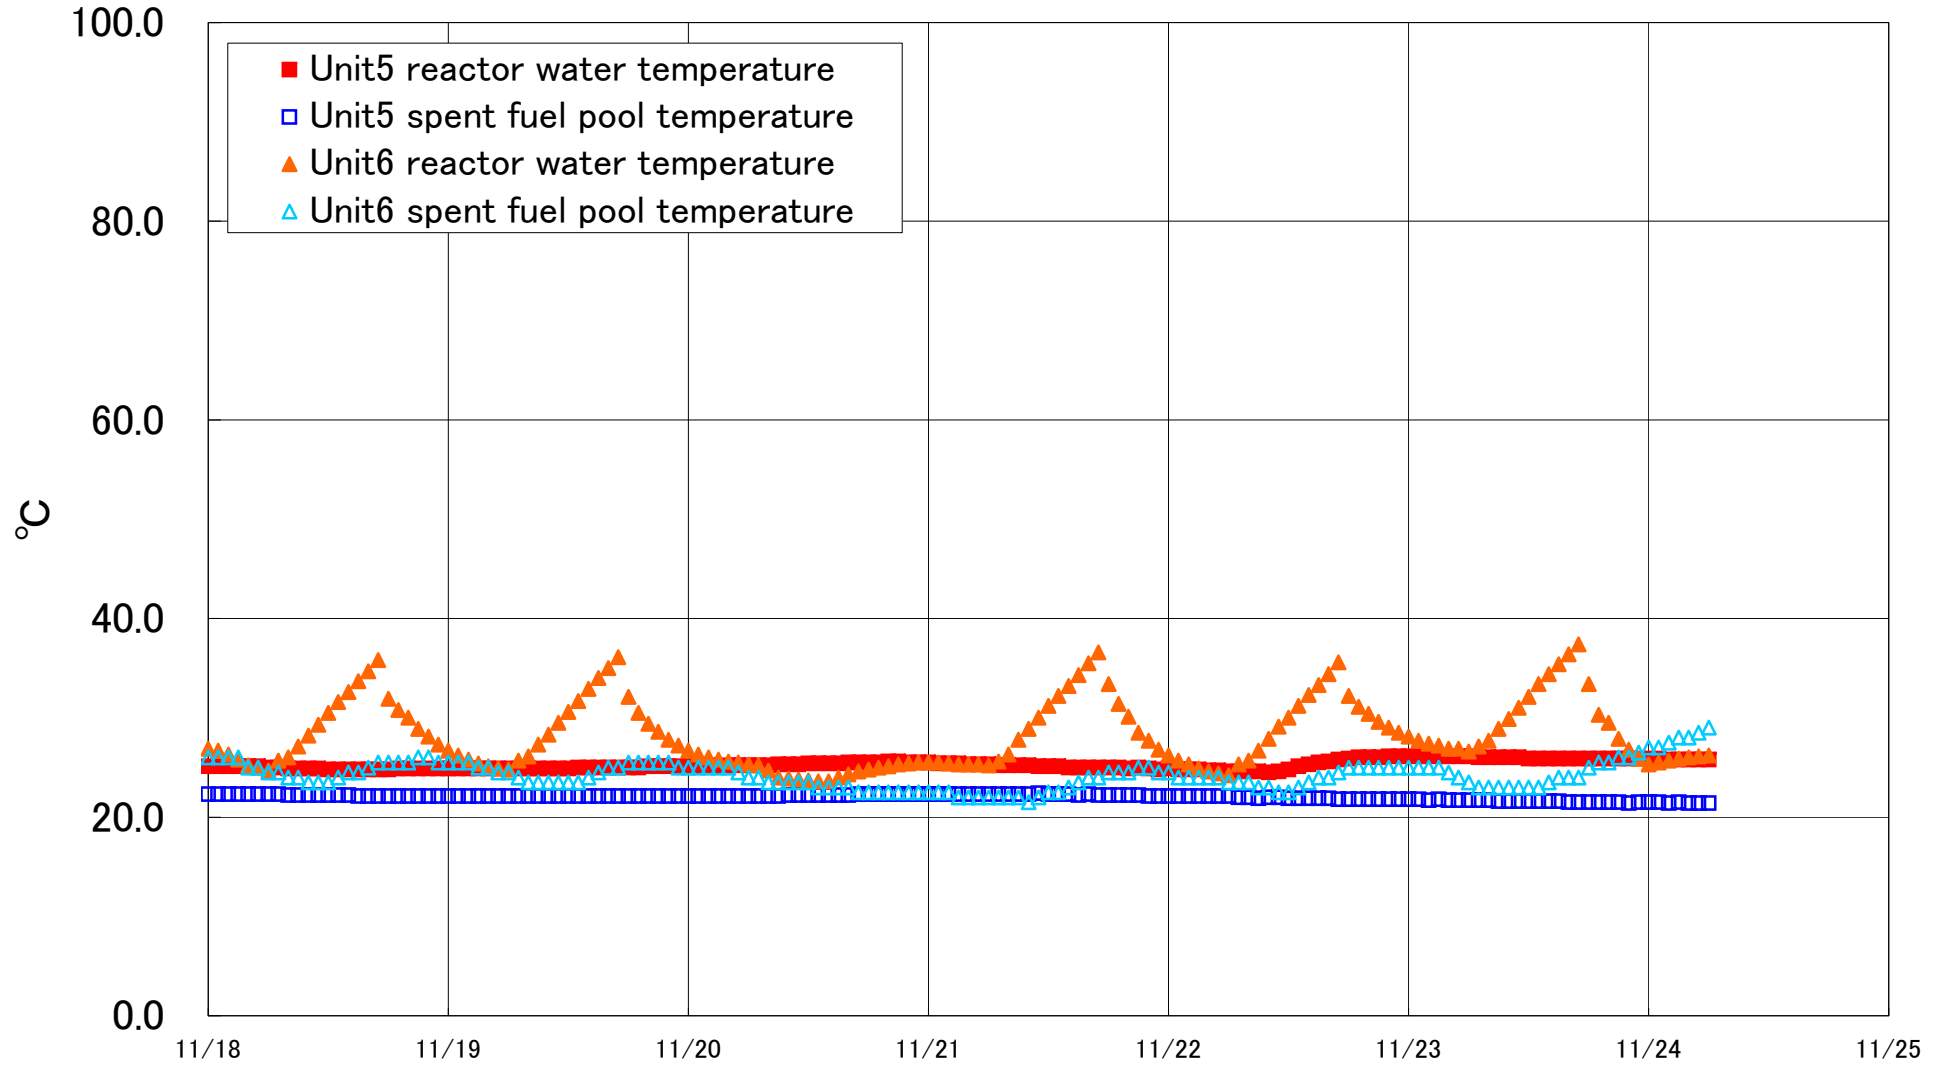

Fukushima Daiichi Nuclear Power Station Units 5-6 Reactor water /spent fuel pool temperature

Fukushima Daiichi Nuclear Power Station Unit5·6 Reactor water/spent fuel pool temperature

Date	Unit5 reactor water temperature	Unit5 spent fuel pool temperature	Unit6 reactor water temperature	Unit6 spent fuel pool temperature
11/21 14:00	25.0	22.3	33.2	23.0
11/21 15:00	25.0	22.2	34.3	23.5
11/21 16:00	25.0	22.3	35.5	24.0
11/21 17:00	25.0	22.2	36.6	24.0
11/21 18:00	25.0	22.2	33.4	24.5
11/21 19:00	25.0	22.2	31.4	24.5
11/21 20:00	24.9	22.2	30.1	24.5
11/21 21:00	25.0	22.2	28.5	25.0
11/21 22:00	24.9	22.1	27.7	25.0
11/21 23:00	24.8	22.1	26.8	24.5
11/22 0:00	24.9	22.1	26.2	24.5
11/22 1:00	24.8	22.1	25.7	24.0
11/22 2:00	24.8	22.1	25.3	24.0
11/22 3:00	24.8	22.1	24.9	24.0
11/22 4:00	24.7	22.1	24.6	24.0
11/22 5:00	24.7	22.1	24.4	24.0
11/22 6:00	24.6	22.1	24.2	23.5
11/22 7:00	24.6	22.0	25.3	23.5
11/22 8:00	24.6	22.0	25.7	23.5
11/22 9:00	24.6	21.9	26.7	23.0
11/22 10:00	24.5	22.0	27.9	23.0
11/22 11:00	24.6	22.0	29.1	22.5
11/22 12:00	24.8	21.9	30.0	22.5
11/22 13:00	25.1	21.9	31.2	23.0
11/22 14:00	25.3	21.9	32.3	23.5
11/22 15:00	25.5	21.9	33.3	24.0
11/22 16:00	25.6	21.9	34.4	24.0
11/22 17:00	25.8	21.8	35.6	24.5
11/22 18:00	25.9	21.8	32.2	25.0
11/22 19:00	26.0	21.8	31.1	25.0
11/22 20:00	26.0	21.8	30.4	25.0
11/22 21:00	26.0	21.8	29.6	25.0
11/22 22:00	26.1	21.8	29.0	25.0
11/22 23:00	26.1	21.8	28.5	25.0
11/23 0:00	26.1	21.8	28.1	25.0
11/23 1:00	26.1	21.8	27.7	25.0
11/23 2:00	26.1	21.7	27.4	25.0
11/23 3:00	26.1	21.8	27.2	25.0
11/23 4:00	26.1	21.7	26.9	24.5
11/23 5:00	26.1	21.7	26.9	24.0
11/23 6:00	26.1	21.7	26.6	23.5
11/23 7:00	26.0	21.7	27.1	23.0
11/23 8:00	26.0	21.7	27.7	23.0
11/23 9:00	26.0	21.6	28.9	23.0
11/23 10:00	26.0	21.6	29.9	23.0
11/23 11:00	26.0	21.6	31.0	23.0
11/23 12:00	25.9	21.6	32.1	23.0
11/23 13:00	25.9	21.6	33.4	23.0
11/23 14:00	25.9	21.6	34.4	23.5
11/23 15:00	25.9	21.6	35.4	24.0
11/23 16:00	25.9	21.5	36.4	24.0
11/23 17:00	25.9	21.5	37.4	24.0
11/23 18:00	25.9	21.5	33.4	25.0
11/23 19:00	25.9	21.5	30.3	25.5
11/23 20:00	25.9	21.5	29.5	25.5
11/23 21:00	25.9	21.5	27.9	26.0
11/23 22:00	25.9	21.4	26.8	26.0
11/23 23:00	25.9	21.5	25.9	26.5
11/24 0:00	25.9	21.5	25.3	27.0
11/24 1:00	25.9	21.5	25.5	27.0
11/24 2:00	25.8	21.4	25.7	27.5
11/24 3:00	25.8	21.5	25.9	28.0
11/24 4:00	25.8	21.4	26.0	28.0
11/24 5:00	25.8	21.4	26.1	28.5
11/24 6:00	25.8	21.4	26.2	29.0