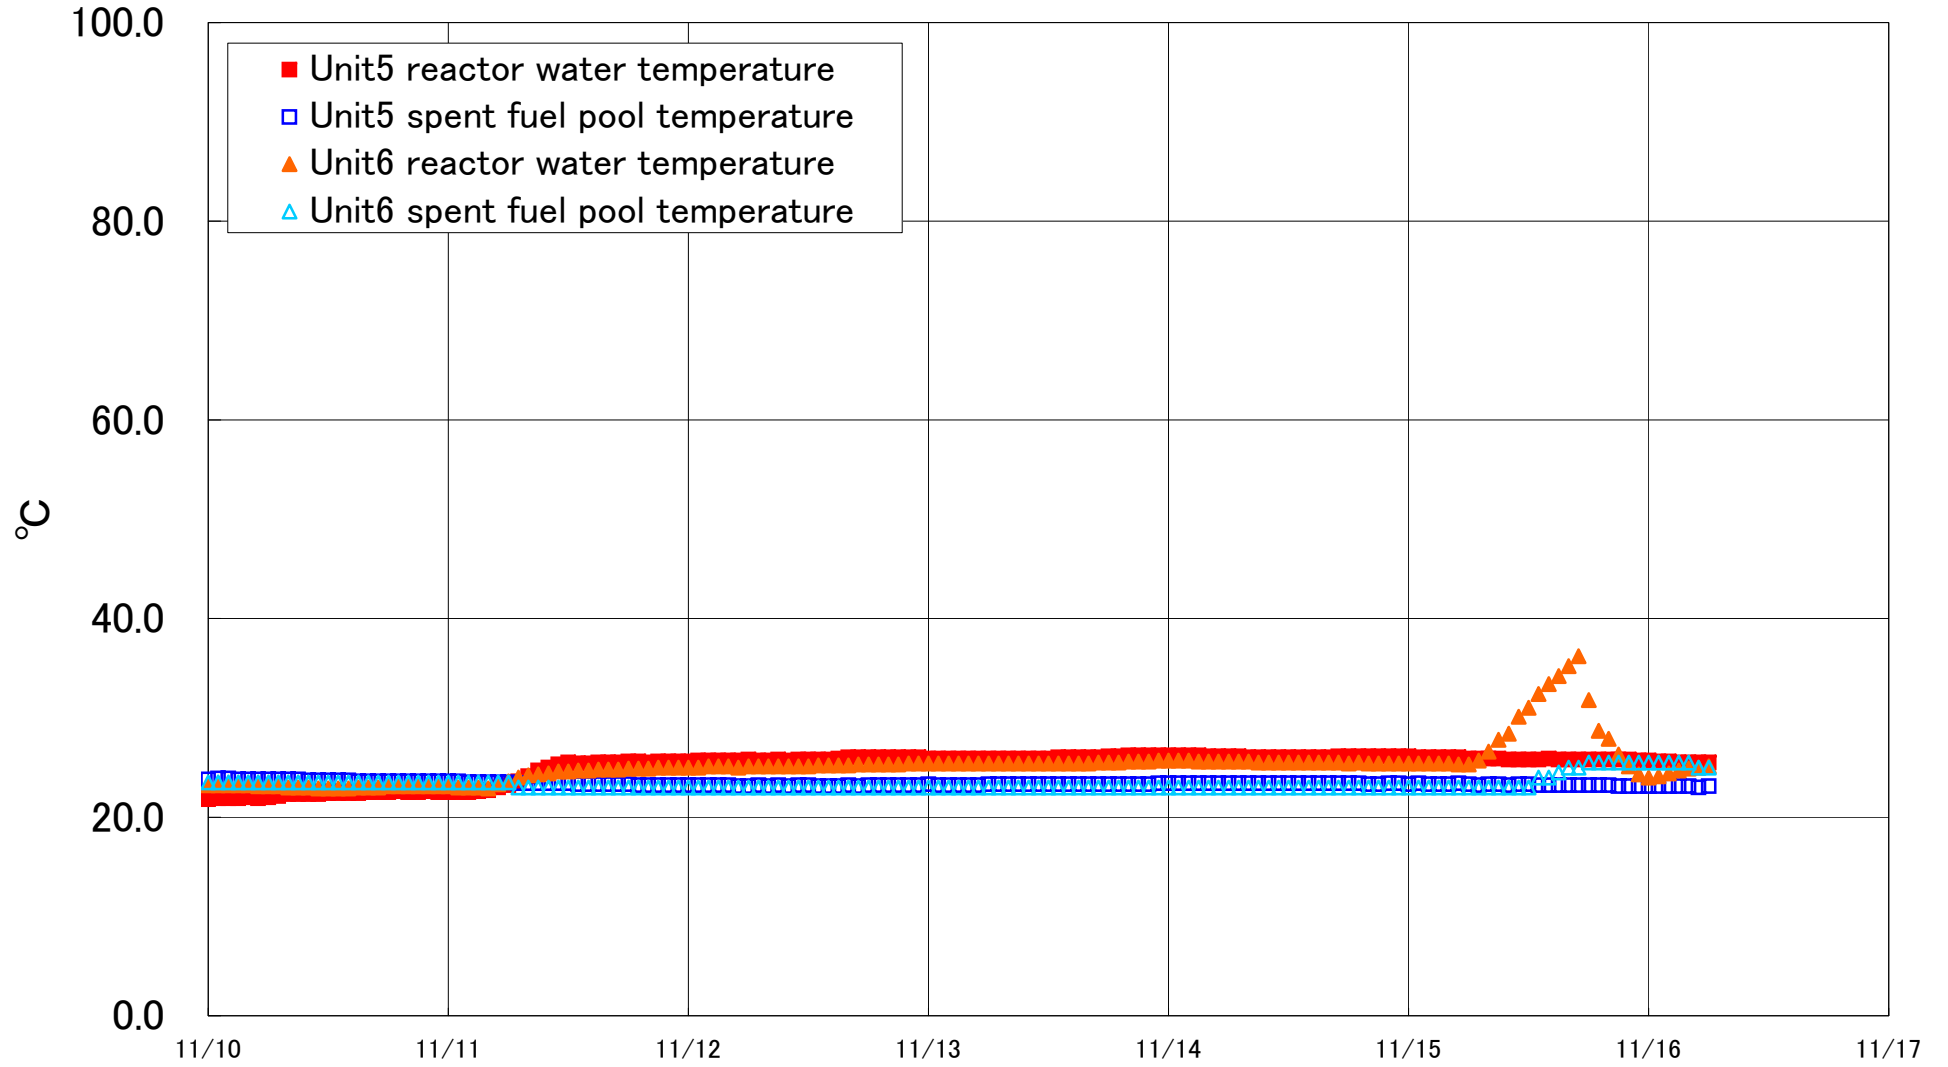

Fukushima Daiichi Nuclear Power Station Units 5·6 Reactor water /spent fuel pool temperature

Fukushima Daiichi Nuclear Power Station Unit5·6 Reactor water/spent fuel pool temperature

Date	Unit5 reactor water temperature	Unit5 spent fuel pool temperature	Unit6 reactor water temperature	Unit6 spent fuel pool temperature
11/13 14:00	26.0	23.3	25.4	23.0
11/13 15:00	26.0	23.3	25.4	23.0
11/13 16:00	26.0	23.3	25.4	23.0
11/13 17:00	26.0	23.3	25.5	23.0
11/13 18:00	26.1	23.3	25.5	23.0
11/13 19:00	26.1	23.3	25.5	23.0
11/13 20:00	26.2	23.3	25.6	23.0
11/13 21:00	26.2	23.3	25.6	23.0
11/13 22:00	26.2	23.3	25.6	23.0
11/13 23:00	26.2	23.4	25.7	23.0
11/14 0:00	26.2	23.4	25.7	23.0
11/14 1:00	26.2	23.4	25.7	23.0
11/14 2:00	26.2	23.4	25.7	23.0
11/14 3:00	26.2	23.4	25.6	23.0
11/14 4:00	26.1	23.4	25.6	23.0
11/14 5:00	26.1	23.4	25.6	23.0
11/14 6:00	26.1	23.4	25.6	23.0
11/14 7:00	26.1	23.4	25.6	23.0
11/14 8:00	26.0	23.4	25.6	23.0
11/14 9:00	26.0	23.4	25.5	23.0
11/14 10:00	26.0	23.4	25.5	23.0
11/14 11:00	26.0	23.4	25.5	23.0
11/14 12:00	26.0	23.4	25.5	23.0
11/14 13:00	26.0	23.4	25.5	23.0
11/14 14:00	26.0	23.4	25.5	23.0
11/14 15:00	26.0	23.4	25.5	23.0
11/14 16:00	26.0	23.4	25.5	23.0
11/14 17:00	26.1	23.4	25.5	23.0
11/14 18:00	26.1	23.4	25.4	23.0
11/14 19:00	26.1	23.4	25.5	23.0
11/14 20:00	26.1	23.3	25.4	23.0
11/14 21:00	26.1	23.3	25.4	23.0
11/14 22:00	26.1	23.4	25.4	23.0
11/14 23:00	26.1	23.4	25.4	23.0
11/15 0:00	26.1	23.3	25.4	23.0
11/15 1:00	26.0	23.4	25.4	23.0
11/15 2:00	26.0	23.3	25.4	23.0
11/15 3:00	26.0	23.3	25.4	23.0
11/15 4:00	26.0	23.3	25.4	23.0
11/15 5:00	26.0	23.4	25.3	23.0
11/15 6:00	25.9	23.3	25.3	23.0
11/15 7:00	25.9	23.2	25.7	23.0
11/15 8:00	25.9	23.3	26.6	23.0
11/15 9:00	25.9	23.3	27.8	23.0
11/15 10:00	25.8	23.2	28.4	23.0
11/15 11:00	25.8	23.3	30.1	23.0
11/15 12:00	25.8	23.3	31.0	23.0
11/15 13:00	25.8	23.2	32.4	24.0
11/15 14:00	25.9	23.2	33.4	24.0
11/15 15:00	25.8	23.2	34.2	24.5
11/15 16:00	25.8	23.2	35.2	25.0
11/15 17:00	25.8	23.2	36.2	25.0
11/15 18:00	25.8	23.2	31.8	25.5
11/15 19:00	25.8	23.2	28.7	25.5
11/15 20:00	25.8	23.2	27.9	25.5
11/15 21:00	25.8	23.1	26.3	25.5
11/15 22:00	25.8	23.1	25.1	25.5
11/15 23:00	25.7	23.1	24.3	25.5
11/16 0:00	25.7	23.1	24.0	25.5
11/16 1:00	25.6	23.1	24.1	25.5
11/16 2:00	25.6	23.1	24.4	25.5
11/16 3:00	25.5	23.1	24.7	25.5
11/16 4:00	25.5	23.1	24.9	25.5
11/16 5:00	25.5	23.0	25.0	25.0
11/16 6:00	25.5	23.1	25.1	25.0