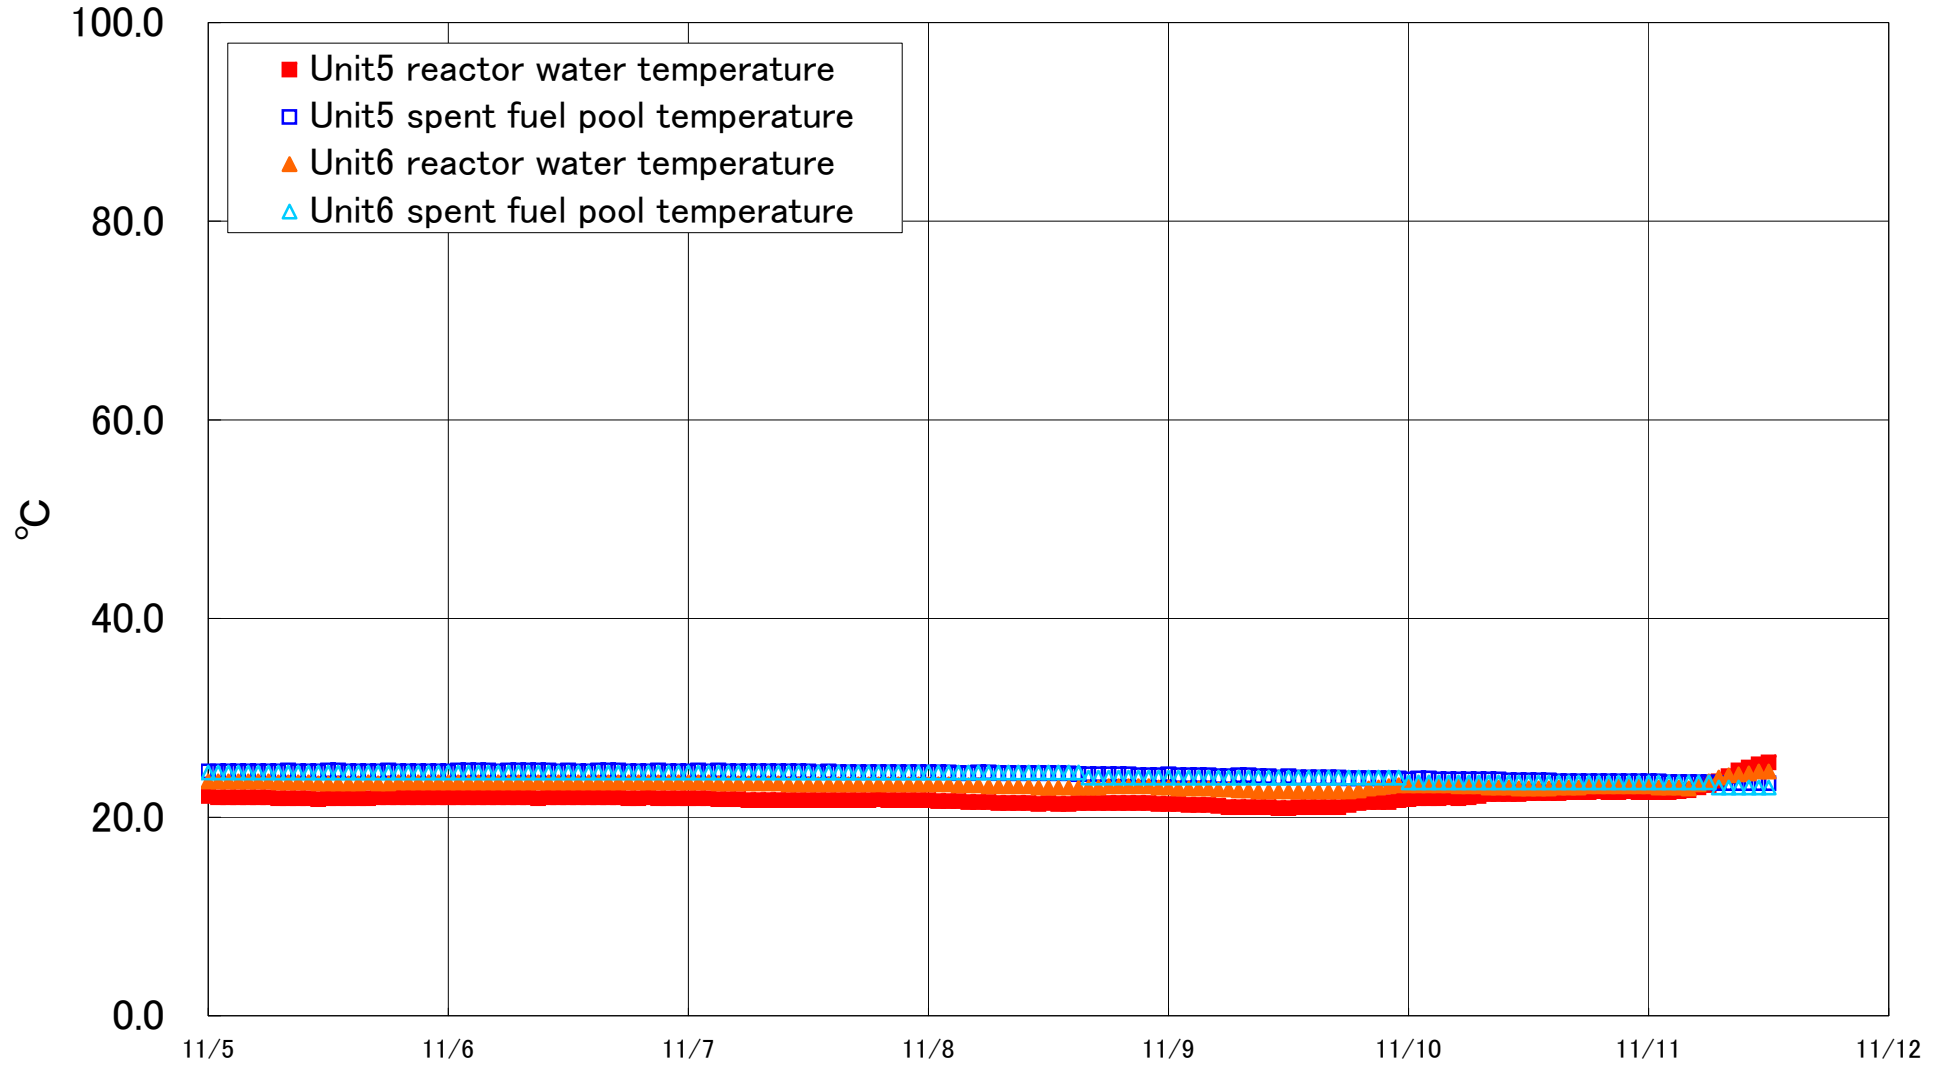

Fukushima Daiichi Nuclear Power Station Units 5·6 Reactor water /spent fuel pool temperature

Fukushima Daiichi Nuclear Power Station Unit5·6 Reactor water/spent fuel pool temperature

Date	Unit5 reactor water temperature	Unit5 spent fuel pool temperature	Unit6 reactor water temperature	Unit6 spent fuel pool temperature
11/8 20:00	21.4	24.3	23.1	24.0
11/8 21:00	21.4	24.2	23.1	24.0
11/8 22:00	21.4	24.2	23.1	24.0
11/8 23:00	21.3	24.2	23.0	24.0
11/9 0:00	21.3	24.3	23.0	24.0
11/9 1:00	21.3	24.2	22.9	24.0
11/9 2:00	21.2	24.2	22.9	24.0
11/9 3:00	21.2	24.2	22.9	24.0
11/9 4:00	21.2	24.2	22.9	24.0
11/9 5:00	21.1	24.1	22.8	24.0
11/9 6:00	21.0	24.1	22.8	24.0
11/9 7:00	21.0	24.2	22.7	24.0
11/9 8:00	21.0	24.2	22.7	24.0
11/9 9:00	21.0	24.1	22.6	24.0
11/9 10:00	21.0	24.1	22.6	24.0
11/9 11:00	20.9	24.0	22.6	24.0
11/9 12:00	20.9	24.1	22.6	24.0
11/9 13:00	21.0	24.0	22.6	24.0
11/9 14:00	21.0	24.0	22.6	24.0
11/9 15:00	21.0	24.0	22.6	24.0
11/9 16:00	21.0	24.0	22.6	24.0
11/9 17:00	21.0	24.0	22.6	24.0
11/9 18:00	21.2	23.9	22.6	24.0
11/9 19:00	21.4	23.9	22.7	24.0
11/9 20:00	21.5	23.9	22.9	24.0
11/9 21:00	21.5	23.9	23.0	24.0
11/9 22:00	21.5	23.9	23.1	24.0
11/9 23:00	21.7	23.9	23.2	24.0
11/10 0:00	21.8	23.8	23.2	23.5
11/10 1:00	21.9	23.9	23.2	23.5
11/10 2:00	21.9	23.9	23.2	23.5
11/10 3:00	21.9	23.8	23.2	23.5
11/10 4:00	22.0	23.8	23.2	23.5
11/10 5:00	21.9	23.8	23.1	23.5
11/10 6:00	22.0	23.8	23.1	23.5
11/10 7:00	22.1	23.8	23.1	23.5
11/10 8:00	22.3	23.8	23.0	23.5
11/10 9:00	22.3	23.8	23.0	23.5
11/10 10:00	22.3	23.7	23.0	23.5
11/10 11:00	22.3	23.7	22.9	23.5
11/10 12:00	22.4	23.7	22.9	23.5
11/10 13:00	22.4	23.7	22.9	23.5
11/10 14:00	22.4	23.7	22.9	23.5
11/10 15:00	22.4	23.6	23.0	23.5
11/10 16:00	22.5	23.6	23.0	23.5
11/10 17:00	22.5	23.6	23.0	23.5
11/10 18:00	22.5	23.6	23.1	23.5
11/10 19:00	22.6	23.6	23.1	23.5
11/10 20:00	22.5	23.6	23.1	23.5
11/10 21:00	22.5	23.6	23.1	23.5
11/10 22:00	22.6	23.6	23.1	23.5
11/10 23:00	22.5	23.6	23.1	23.5
11/11 0:00	22.5	23.6	23.1	23.5
11/11 1:00	22.5	23.6	23.0	23.5
11/11 2:00	22.5	23.5	23.0	23.5
11/11 3:00	22.6	23.5	23.0	23.5
11/11 4:00	22.7	23.5	22.9	23.5
11/11 5:00	23.0	23.5	23.3	23.5
11/11 6:00	23.2	23.5	23.6	23.5
11/11 7:00	23.6	23.4	24.0	23.0
11/11 8:00	24.1	23.4	24.2	23.0
11/11 9:00	24.7	23.4	24.3	23.0
11/11 10:00	25.0	23.4	24.4	23.0
11/11 11:00	25.3	23.4	24.6	23.0
11/11 12:00	25.5	23.4	24.6	23.0