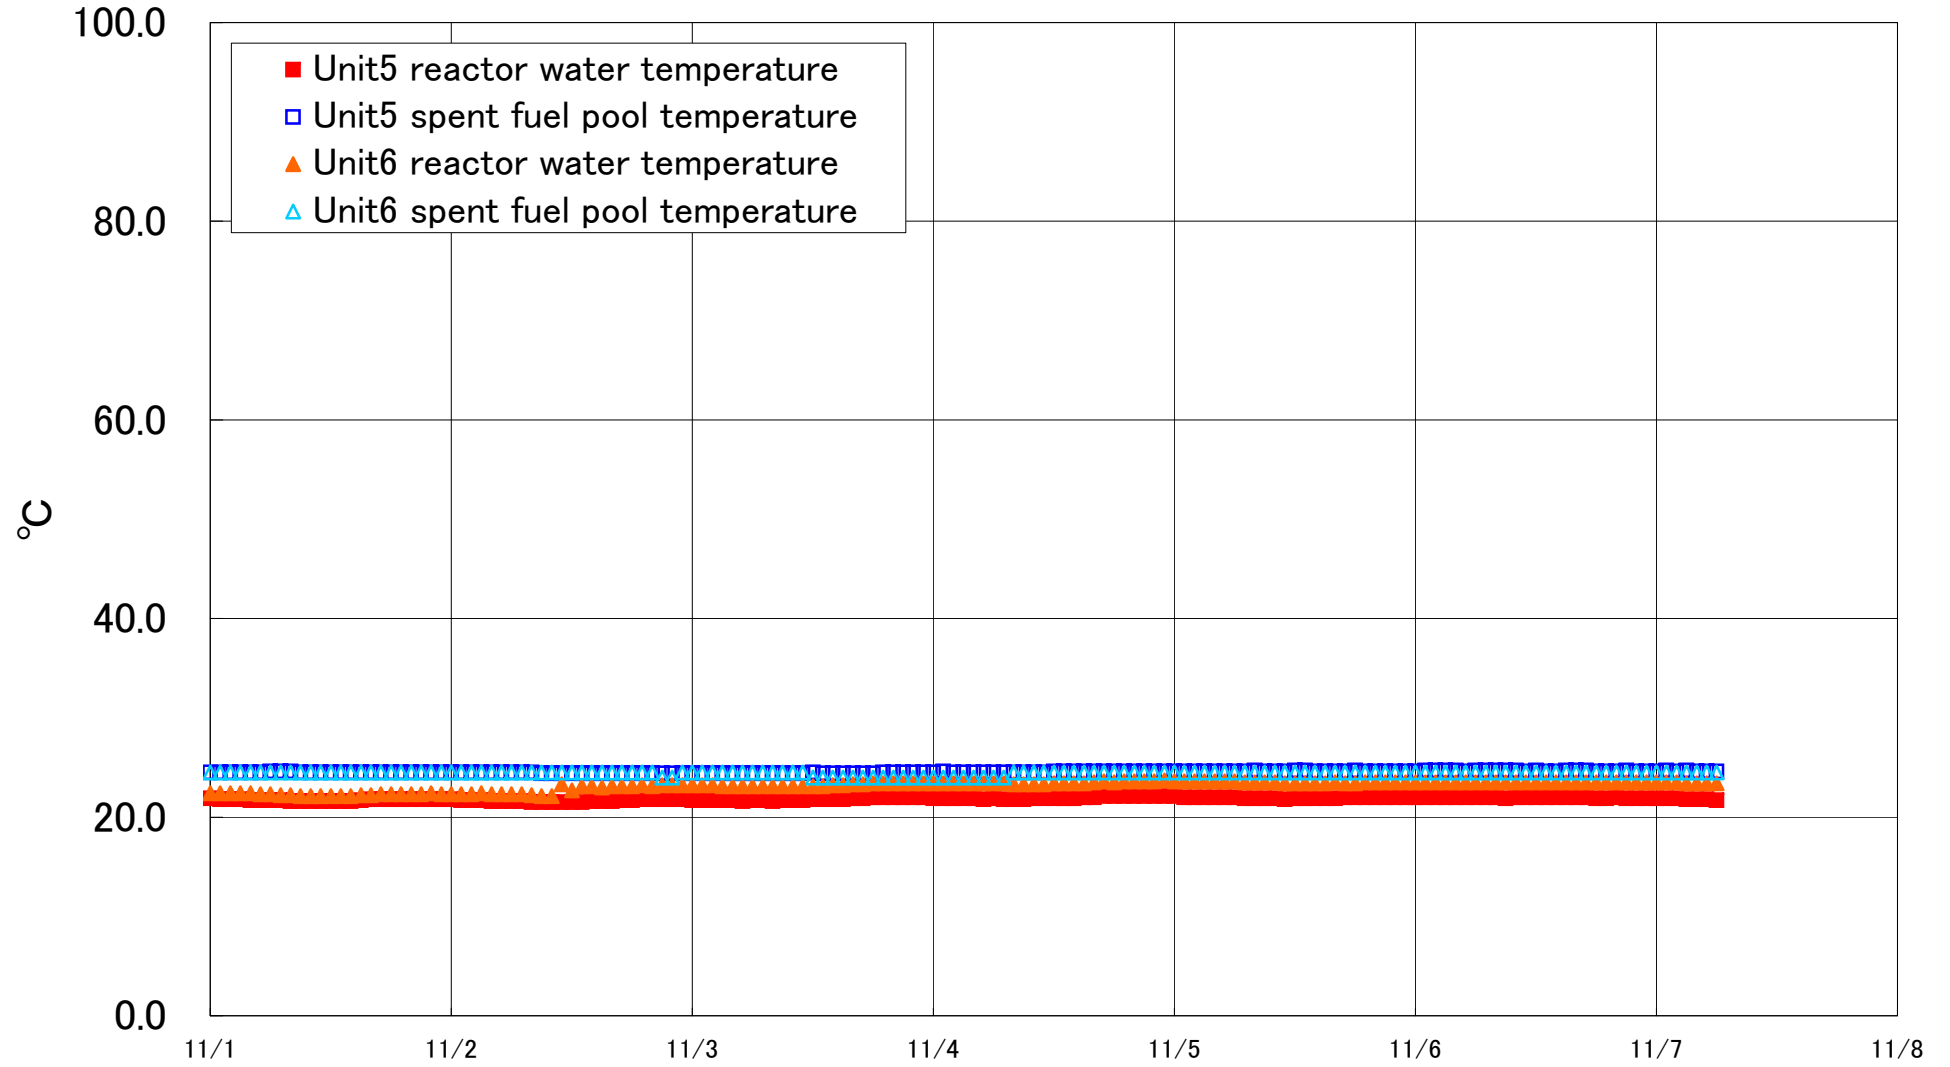

Fukushima Daiichi Nuclear Power Station Units 5-6 Reactor water /spent fuel pool temperature

Fukushima Daiichi Nuclear Power Station Unit5·6 Reactor water/spent fuel pool temperature

Date	Unit5 reactor water temperature	Unit5 spent fuel pool temperature	Unit6 reactor water temperature	Unit6 spent fuel pool temperature
11/4 14:00	21.9	24.6	23.4	24.5
11/4 15:00	22.0	24.6	23.4	24.5
11/4 16:00	22.0	24.6	23.5	24.5
11/4 17:00	22.1	24.6	23.6	24.5
11/4 18:00	22.1	24.6	23.5	24.5
11/4 19:00	22.1	24.6	23.6	24.5
11/4 20:00	22.1	24.6	23.6	24.5
11/4 21:00	22.1	24.6	23.6	24.5
11/4 22:00	22.1	24.6	23.6	24.5
11/4 23:00	22.1	24.6	23.7	24.5
11/5 0:00	22.1	24.6	23.6	24.5
11/5 1:00	22.0	24.6	23.6	24.5
11/5 2:00	22.0	24.6	23.6	24.5
11/5 3:00	22.0	24.6	23.6	24.5
11/5 4:00	22.0	24.6	23.6	24.5
11/5 5:00	22.0	24.6	23.6	24.5
11/5 6:00	22.0	24.6	23.6	24.5
11/5 7:00	21.9	24.6	23.5	24.5
11/5 8:00	21.9	24.7	23.5	24.5
11/5 9:00	21.9	24.6	23.5	24.5
11/5 10:00	21.9	24.6	23.5	24.5
11/5 11:00	21.8	24.6	23.4	24.5
11/5 12:00	21.9	24.7	23.4	24.5
11/5 13:00	21.9	24.7	23.4	24.5
11/5 14:00	21.9	24.6	23.4	24.5
11/5 15:00	21.9	24.6	23.4	24.5
11/5 16:00	21.9	24.6	23.5	24.5
11/5 17:00	22.0	24.6	23.4	24.5
11/5 18:00	22.0	24.7	23.4	24.5
11/5 19:00	22.0	24.6	23.5	24.5
11/5 20:00	22.0	24.6	23.5	24.5
11/5 21:00	22.0	24.6	23.5	24.5
11/5 22:00	22.0	24.6	23.5	24.5
11/5 23:00	22.0	24.6	23.5	24.5
11/6 0:00	22.0	24.6	23.5	24.5
11/6 1:00	22.0	24.7	23.5	24.5
11/6 2:00	22.0	24.7	23.5	24.5
11/6 3:00	22.0	24.7	23.5	24.5
11/6 4:00	22.0	24.7	23.5	24.5
11/6 5:00	22.0	24.6	23.5	24.5
11/6 6:00	22.0	24.7	23.5	24.5
11/6 7:00	22.0	24.7	23.5	24.5
11/6 8:00	22.0	24.7	23.5	24.5
11/6 9:00	21.9	24.7	23.5	24.5
11/6 10:00	22.0	24.7	23.5	24.5
11/6 11:00	22.0	24.6	23.5	24.5
11/6 12:00	22.0	24.7	23.5	24.5
11/6 13:00	22.0	24.6	23.5	24.5
11/6 14:00	22.0	24.6	23.5	24.5
11/6 15:00	22.0	24.7	23.5	24.5
11/6 16:00	22.0	24.7	23.5	24.5
11/6 17:00	22.0	24.7	23.5	24.5
11/6 18:00	21.9	24.6	23.5	24.5
11/6 19:00	21.9	24.6	23.5	24.5
11/6 20:00	22.0	24.6	23.5	24.5
11/6 21:00	21.9	24.7	23.5	24.5
11/6 22:00	21.9	24.6	23.5	24.5
11/6 23:00	21.9	24.6	23.5	24.5
11/7 0:00	21.9	24.6	23.5	24.5
11/7 1:00	21.9	24.7	23.5	24.5
11/7 2:00	21.9	24.6	23.5	24.5
11/7 3:00	21.8	24.7	23.4	24.5
11/7 4:00	21.8	24.6	23.4	24.5
11/7 5:00	21.8	24.6	23.4	24.5
11/7 6:00	21.7	24.6	23.4	24.5