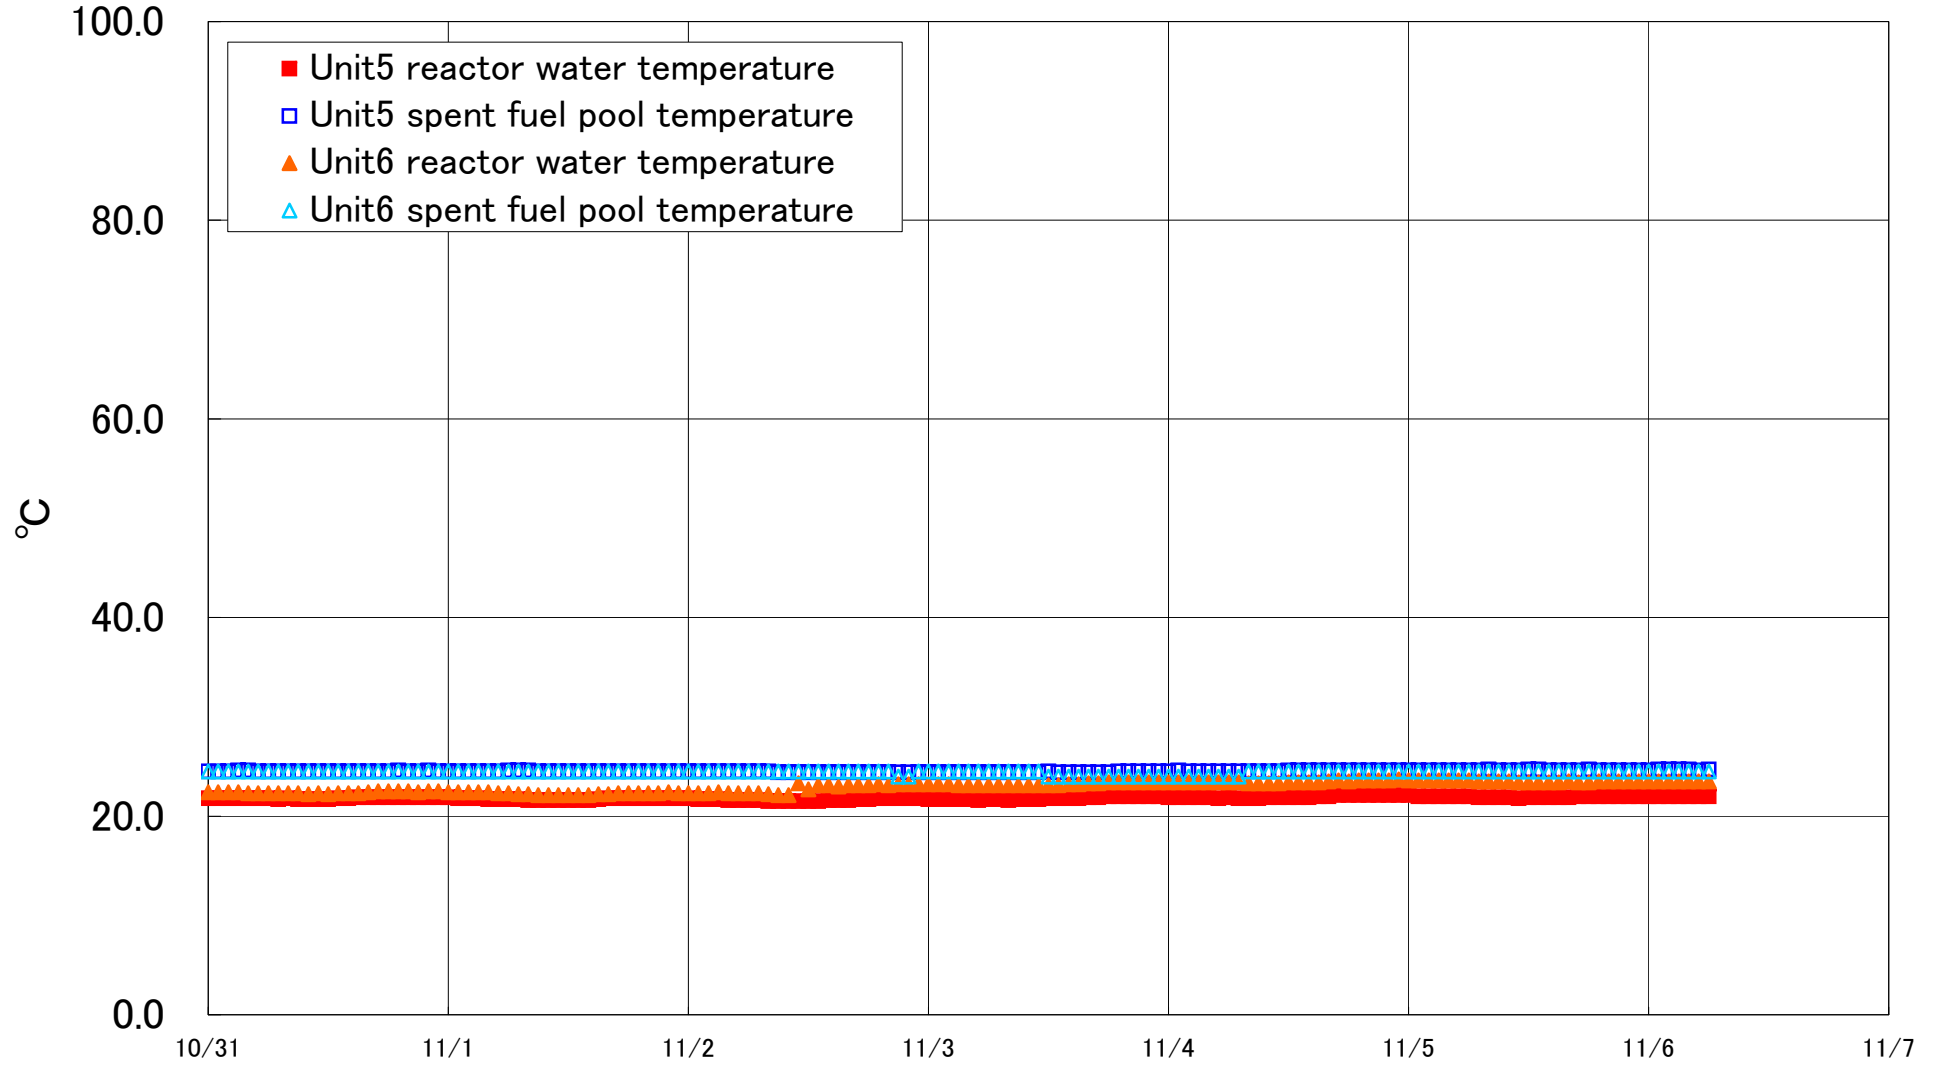

Fukushima Daiichi Nuclear Power Station Units 5·6 Reactor water /spent fuel pool temperature

Fukushima Daiichi Nuclear Power Station Unit5·6 Reactor water/spent fuel pool temperature

Date	Unit5 reactor water temperature	Unit5 spent fuel pool temperature	Unit6 reactor water temperature	Unit6 spent fuel pool temperature
11/3 14:00	21.8	24.4	23.2	24.0
11/3 15:00	21.8	24.4	23.2	24.0
11/3 16:00	21.9	24.4	23.3	24.0
11/3 17:00	21.9	24.4	23.3	24.0
11/3 18:00	22.0	24.4	23.4	24.0
11/3 19:00	22.0	24.5	23.4	24.0
11/3 20:00	22.0	24.5	23.4	24.0
11/3 21:00	22.0	24.5	23.4	24.0
11/3 22:00	22.0	24.5	23.4	24.0
11/3 23:00	22.0	24.5	23.4	24.0
11/4 0:00	21.9	24.5	23.4	24.0
11/4 1:00	21.9	24.6	23.4	24.0
11/4 2:00	21.9	24.5	23.4	24.0
11/4 3:00	21.9	24.5	23.4	24.0
11/4 4:00	21.9	24.5	23.4	24.0
11/4 5:00	21.8	24.5	23.4	24.0
11/4 6:00	21.9	24.5	23.4	24.0
11/4 7:00	21.8	24.5	23.4	24.0
11/4 8:00	21.8	24.5	23.3	24.5
11/4 9:00	21.8	24.5	23.3	24.5
11/4 10:00	21.9	24.5	23.3	24.5
11/4 11:00	21.9	24.5	23.3	24.5
11/4 12:00	21.9	24.6	23.4	24.5
11/4 13:00	21.9	24.6	23.4	24.5
11/4 14:00	21.9	24.6	23.4	24.5
11/4 15:00	22.0	24.6	23.4	24.5
11/4 16:00	22.0	24.6	23.5	24.5
11/4 17:00	22.1	24.6	23.6	24.5
11/4 18:00	22.1	24.6	23.5	24.5
11/4 19:00	22.1	24.6	23.6	24.5
11/4 20:00	22.1	24.6	23.6	24.5
11/4 21:00	22.1	24.6	23.6	24.5
11/4 22:00	22.1	24.6	23.6	24.5
11/4 23:00	22.1	24.6	23.7	24.5
11/5 0:00	22.1	24.6	23.6	24.5
11/5 1:00	22.0	24.6	23.6	24.5
11/5 2:00	22.0	24.6	23.6	24.5
11/5 3:00	22.0	24.6	23.6	24.5
11/5 4:00	22.0	24.6	23.6	24.5
11/5 5:00	22.0	24.6	23.6	24.5
11/5 6:00	22.0	24.6	23.6	24.5
11/5 7:00	21.9	24.6	23.5	24.5
11/5 8:00	21.9	24.7	23.5	24.5
11/5 9:00	21.9	24.6	23.5	24.5
11/5 10:00	21.9	24.6	23.5	24.5
11/5 11:00	21.8	24.6	23.4	24.5
11/5 12:00	21.9	24.7	23.4	24.5
11/5 13:00	21.9	24.7	23.4	24.5
11/5 14:00	21.9	24.6	23.4	24.5
11/5 15:00	21.9	24.6	23.4	24.5
11/5 16:00	21.9	24.6	23.5	24.5
11/5 17:00	22.0	24.6	23.4	24.5
11/5 18:00	22.0	24.7	23.4	24.5
11/5 19:00	22.0	24.6	23.5	24.5
11/5 20:00	22.0	24.6	23.5	24.5
11/5 21:00	22.0	24.6	23.5	24.5
11/5 22:00	22.0	24.6	23.5	24.5
11/5 23:00	22.0	24.6	23.5	24.5
11/6 0:00	22.0	24.6	23.5	24.5
11/6 1:00	22.0	24.7	23.5	24.5
11/6 2:00	22.0	24.7	23.5	24.5
11/6 3:00	22.0	24.7	23.5	24.5
11/6 4:00	22.0	24.7	23.5	24.5
11/6 5:00	22.0	24.6	23.5	24.5
11/6 6:00	22.0	24.7	23.5	24.5