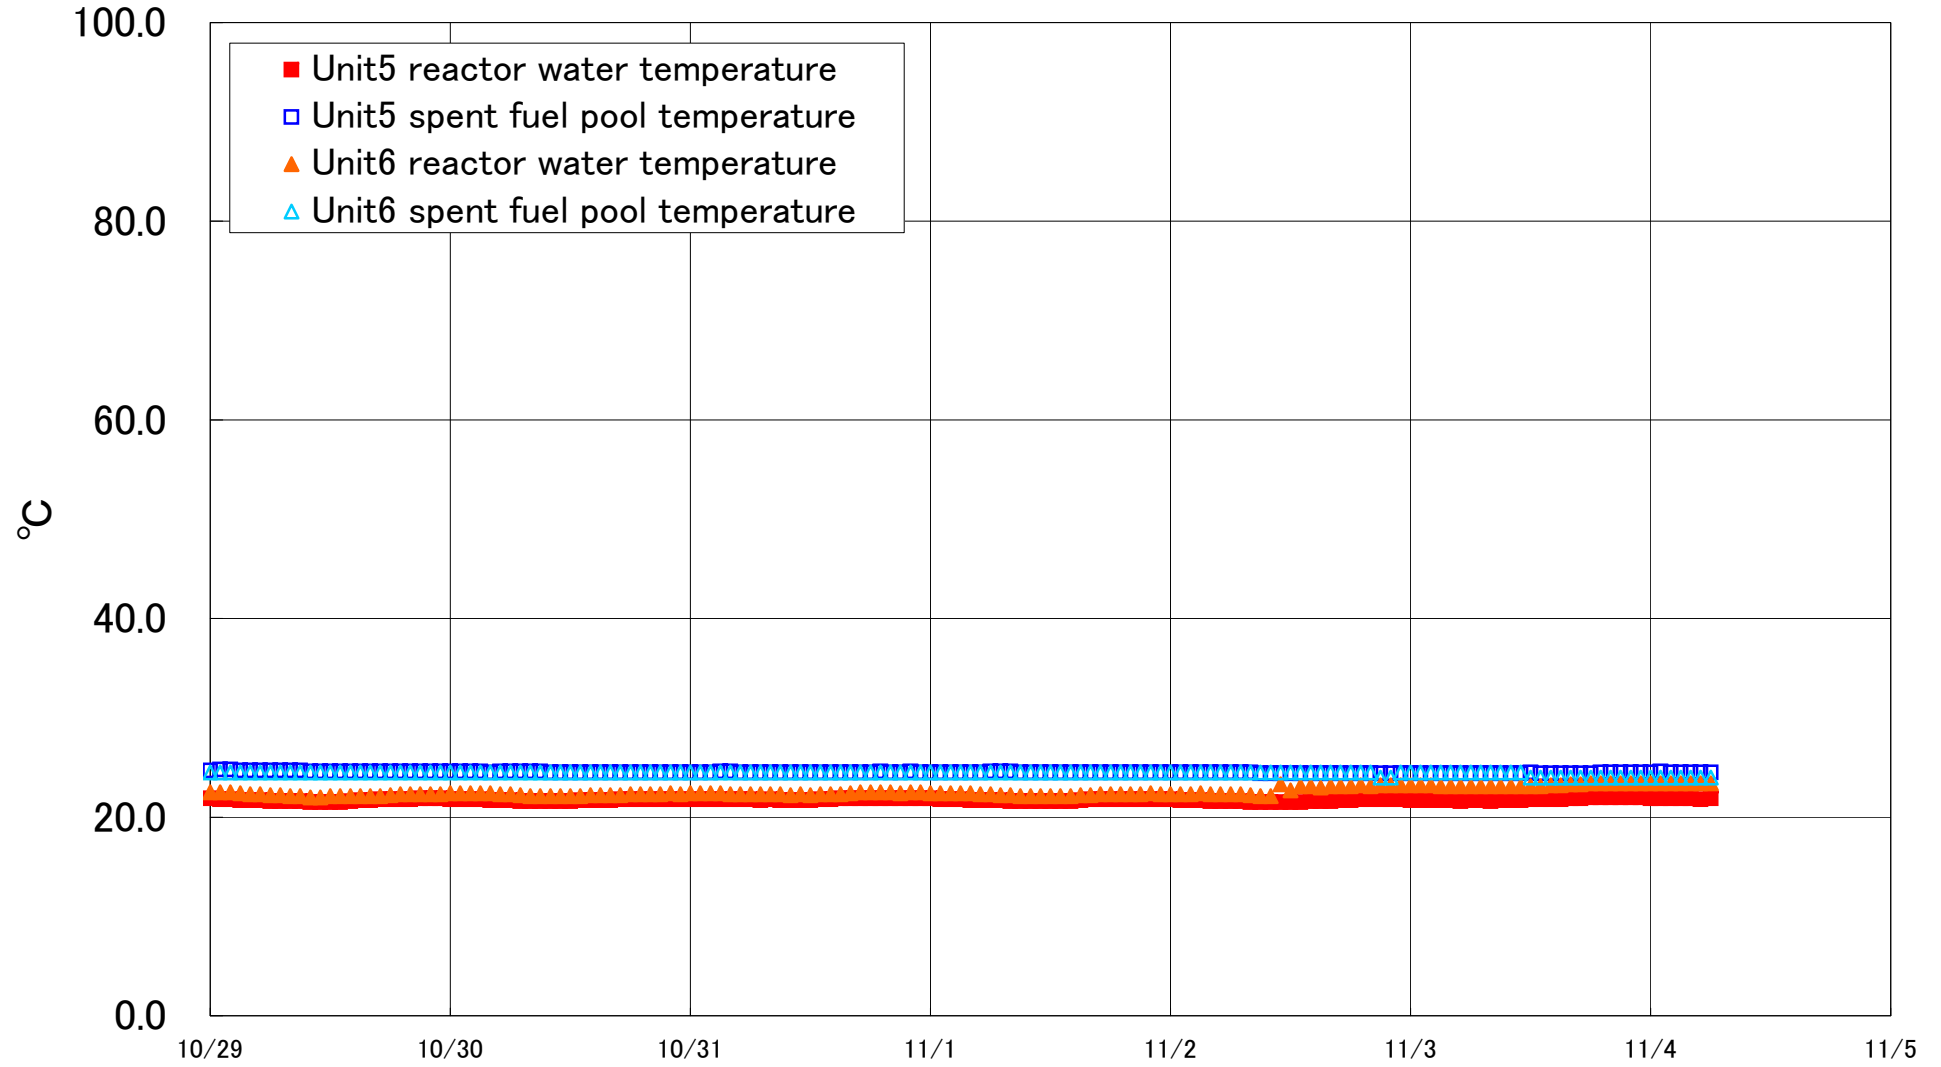

Fukushima Daiichi Nuclear Power Station Units 5·6 Reactor water /spent fuel pool temperature

Fukushima Daiichi Nuclear Power Station Unit5·6 Reactor water/spent fuel pool temperature

Date	Unit5 reactor water temperature	Unit5 spent fuel pool temperature	Unit6 reactor water temperature	Unit6 spent fuel pool temperature
11/1 14:00	21.6	24.5	22.1	24.5
11/1 15:00	21.7	24.5	22.2	24.5
11/1 16:00	21.8	24.5	22.2	24.5
11/1 17:00	21.8	24.5	22.3	24.5
11/1 18:00	21.8	24.5	22.3	24.5
11/1 19:00	21.8	24.5	22.3	24.5
11/1 20:00	21.8	24.5	22.3	24.5
11/1 21:00	21.8	24.5	22.3	24.5
11/1 22:00	21.8	24.5	22.4	24.5
11/1 23:00	21.8	24.5	22.3	24.5
11/2 0:00	21.8	24.5	22.3	24.5
11/2 1:00	21.7	24.5	22.3	24.5
11/2 2:00	21.7	24.5	22.3	24.5
11/2 3:00	21.7	24.5	22.4	24.5
11/2 4:00	21.6	24.5	22.3	24.5
11/2 5:00	21.6	24.5	22.3	24.5
11/2 6:00	21.6	24.5	22.3	24.5
11/2 7:00	21.6	24.5	22.3	24.5
11/2 8:00	21.5	24.5	22.2	24.5
11/2 9:00	21.5	24.4	22.1	24.5
11/2 10:00	21.5	24.4	22.1	24.5
11/2 11:00	21.5	24.4	23.3	24.5
11/2 12:00	21.5	24.4	22.7	24.5
11/2 13:00	21.5	24.4	23.1	24.5
11/2 14:00	21.6	24.4	23.1	24.5
11/2 15:00	21.6	24.4	23.0	24.5
11/2 16:00	21.6	24.4	23.1	24.5
11/2 17:00	21.7	24.4	23.1	24.5
11/2 18:00	21.7	24.4	23.1	24.5
11/2 19:00	21.8	24.4	23.2	24.5
11/2 20:00	21.8	24.4	23.1	24.5
11/2 21:00	21.8	24.4	23.2	24.0
11/2 22:00	21.8	24.4	23.2	24.0
11/2 23:00	21.8	24.4	23.2	24.5
11/3 0:00	21.7	24.4	23.2	24.5
11/3 1:00	21.7	24.4	23.2	24.5
11/3 2:00	21.7	24.4	23.2	24.5
11/3 3:00	21.7	24.4	23.1	24.5
11/3 4:00	21.7	24.4	23.1	24.5
11/3 5:00	21.6	24.4	23.1	24.5
11/3 6:00	21.7	24.4	23.1	24.5
11/3 7:00	21.7	24.4	23.1	24.5
11/3 8:00	21.6	24.4	23.1	24.5
11/3 9:00	21.7	24.4	23.1	24.5
11/3 10:00	21.7	24.4	23.1	24.5
11/3 11:00	21.7	24.4	23.1	24.5
11/3 12:00	21.8	24.5	23.1	24.0
11/3 13:00	21.8	24.4	23.1	24.0
11/3 14:00	21.8	24.4	23.2	24.0
11/3 15:00	21.8	24.4	23.2	24.0
11/3 16:00	21.9	24.4	23.3	24.0
11/3 17:00	21.9	24.4	23.3	24.0
11/3 18:00	22.0	24.4	23.4	24.0
11/3 19:00	22.0	24.5	23.4	24.0
11/3 20:00	22.0	24.5	23.4	24.0
11/3 21:00	22.0	24.5	23.4	24.0
11/3 22:00	22.0	24.5	23.4	24.0
11/3 23:00	22.0	24.5	23.4	24.0
11/4 0:00	21.9	24.5	23.4	24.0
11/4 1:00	21.9	24.6	23.4	24.0
11/4 2:00	21.9	24.5	23.4	24.0
11/4 3:00	21.9	24.5	23.4	24.0
11/4 4:00	21.9	24.5	23.4	24.0
11/4 5:00	21.8	24.5	23.4	24.0
11/4 6:00	21.9	24.5	23.4	24.0