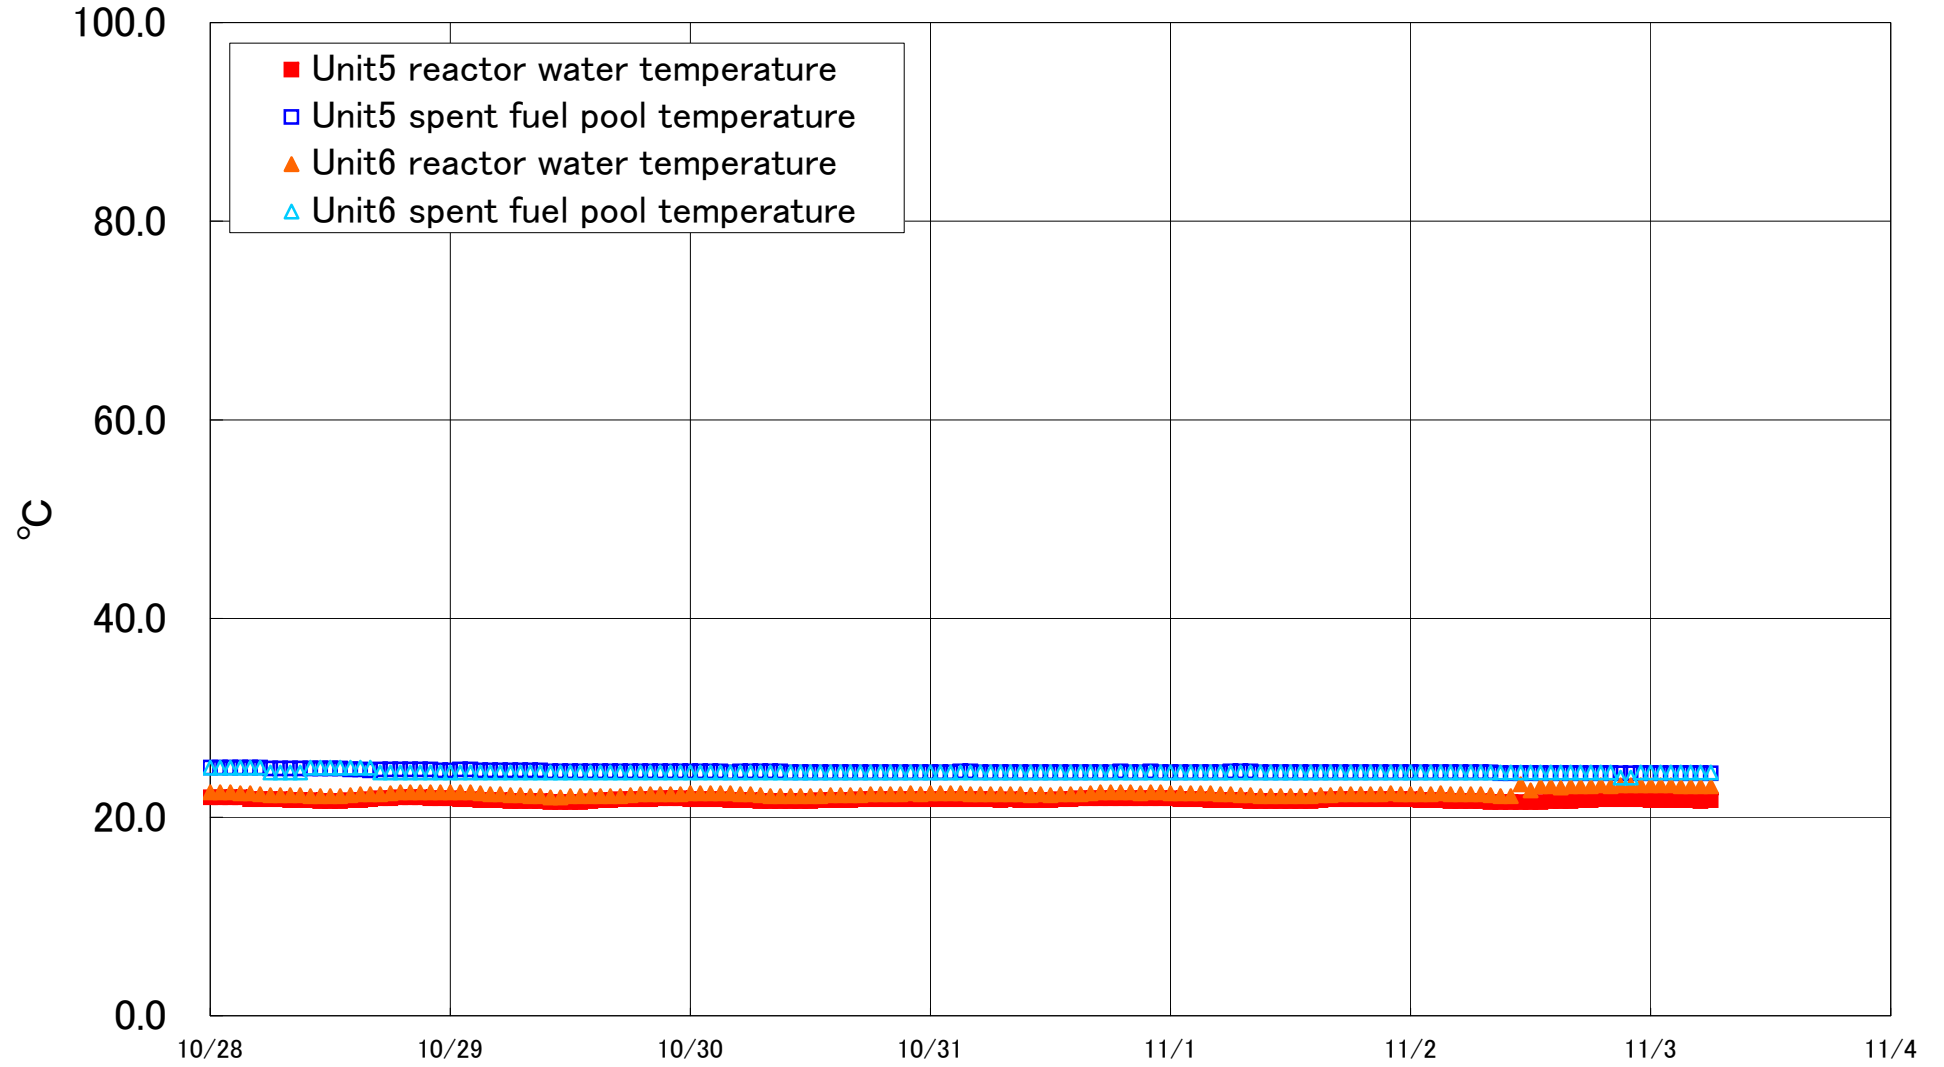

Fukushima Daiichi Nuclear Power Station Units 5·6 Reactor water /spent fuel pool temperature

Fukushima Daiichi Nuclear Power Station Unit5·6 Reactor water/spent fuel pool temperature

Date	Unit5 reactor water temperature	Unit5 spent fuel pool temperature	Unit6 reactor water temperature	Unit6 spent fuel pool temperature
10/31 14:00	21.8	24.5	22.3	24.5
10/31 15:00	21.9	24.5	22.3	24.5
10/31 16:00	21.9	24.5	22.4	24.5
10/31 17:00	21.9	24.5	22.5	24.5
10/31 18:00	21.9	24.5	22.5	24.5
10/31 19:00	21.9	24.6	22.5	24.5
10/31 20:00	21.9	24.5	22.5	24.5
10/31 21:00	21.9	24.5	22.4	24.5
10/31 22:00	21.9	24.6	22.5	24.5
10/31 23:00	21.9	24.5	22.5	24.5
11/1 0:00	21.9	24.5	22.4	24.5
11/1 1:00	21.8	24.5	22.4	24.5
11/1 2:00	21.8	24.5	22.4	24.5
11/1 3:00	21.8	24.5	22.4	24.5
11/1 4:00	21.7	24.5	22.4	24.5
11/1 5:00	21.7	24.5	22.3	24.5
11/1 6:00	21.7	24.6	22.3	24.5
11/1 7:00	21.7	24.6	22.2	24.5
11/1 8:00	21.6	24.6	22.2	24.5
11/1 9:00	21.6	24.5	22.1	24.5
11/1 10:00	21.6	24.5	22.1	24.5
11/1 11:00	21.6	24.5	22.1	24.5
11/1 12:00	21.6	24.5	22.1	24.5
11/1 13:00	21.6	24.5	22.1	24.5
11/1 14:00	21.6	24.5	22.1	24.5
11/1 15:00	21.7	24.5	22.2	24.5
11/1 16:00	21.8	24.5	22.2	24.5
11/1 17:00	21.8	24.5	22.3	24.5
11/1 18:00	21.8	24.5	22.3	24.5
11/1 19:00	21.8	24.5	22.3	24.5
11/1 20:00	21.8	24.5	22.3	24.5
11/1 21:00	21.8	24.5	22.3	24.5
11/1 22:00	21.8	24.5	22.4	24.5
11/1 23:00	21.8	24.5	22.3	24.5
11/2 0:00	21.8	24.5	22.3	24.5
11/2 1:00	21.7	24.5	22.3	24.5
11/2 2:00	21.7	24.5	22.3	24.5
11/2 3:00	21.7	24.5	22.4	24.5
11/2 4:00	21.6	24.5	22.3	24.5
11/2 5:00	21.6	24.5	22.3	24.5
11/2 6:00	21.6	24.5	22.3	24.5
11/2 7:00	21.6	24.5	22.3	24.5
11/2 8:00	21.5	24.5	22.2	24.5
11/2 9:00	21.5	24.4	22.1	24.5
11/2 10:00	21.5	24.4	22.1	24.5
11/2 11:00	21.5	24.4	23.3	24.5
11/2 12:00	21.5	24.4	22.7	24.5
11/2 13:00	21.5	24.4	23.1	24.5
11/2 14:00	21.6	24.4	23.1	24.5
11/2 15:00	21.6	24.4	23.0	24.5
11/2 16:00	21.6	24.4	23.1	24.5
11/2 17:00	21.7	24.4	23.1	24.5
11/2 18:00	21.7	24.4	23.1	24.5
11/2 19:00	21.8	24.4	23.2	24.5
11/2 20:00	21.8	24.4	23.1	24.5
11/2 21:00	21.8	24.4	23.2	24.0
11/2 22:00	21.8	24.4	23.2	24.0
11/2 23:00	21.8	24.4	23.2	24.5
11/3 0:00	21.7	24.4	23.2	24.5
11/3 1:00	21.7	24.4	23.2	24.5
11/3 2:00	21.7	24.4	23.2	24.5
11/3 3:00	21.7	24.4	23.1	24.5
11/3 4:00	21.7	24.4	23.1	24.5
11/3 5:00	21.6	24.4	23.1	24.5
11/3 6:00	21.7	24.4	23.1	24.5