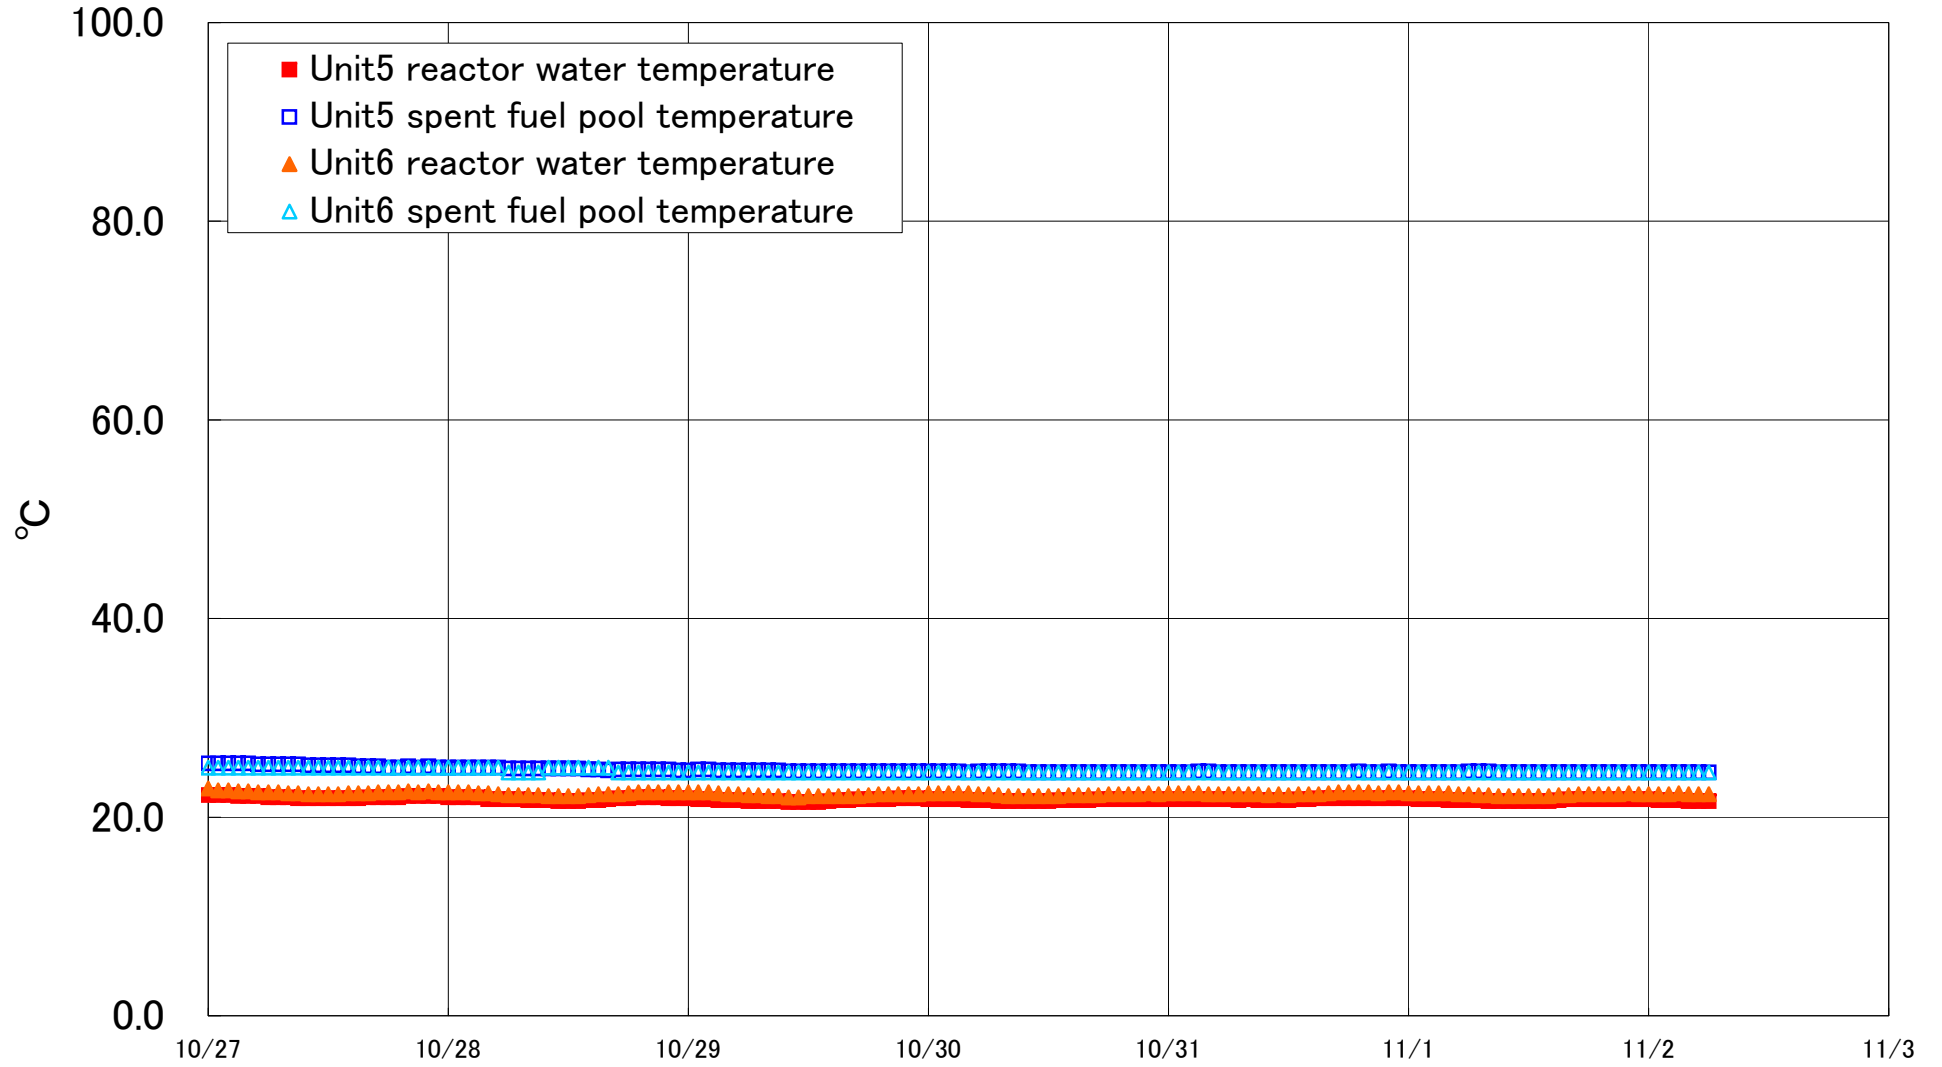

Fukushima Daiichi Nuclear Power Station Units 5·6 Reactor water /spent fuel pool temperature

Fukushima Daiichi Nuclear Power Station Unit5·6 Reactor water/spent fuel pool temperature

Date	Unit5 reactor water temperature	Unit5 spent fuel pool temperature	Unit6 reactor water temperature	Unit6 spent fuel pool temperature
10/30 14:00	21.7	24.5	22.2	24.5
10/30 15:00	21.7	24.5	22.2	24.5
10/30 16:00	21.7	24.5	22.2	24.5
10/30 17:00	21.8	24.5	22.2	24.5
10/30 18:00	21.8	24.5	22.3	24.5
10/30 19:00	21.8	24.5	22.3	24.5
10/30 20:00	21.8	24.5	22.3	24.5
10/30 21:00	21.8	24.5	22.3	24.5
10/30 22:00	21.8	24.5	22.4	24.5
10/30 23:00	21.8	24.5	22.3	24.5
10/31 0:00	21.8	24.5	22.4	24.5
10/31 1:00	21.8	24.5	22.4	24.5
10/31 2:00	21.8	24.5	22.4	24.5
10/31 3:00	21.8	24.6	22.4	24.5
10/31 4:00	21.8	24.6	22.3	24.5
10/31 5:00	21.8	24.5	22.3	24.5
10/31 6:00	21.8	24.5	22.3	24.5
10/31 7:00	21.7	24.5	22.3	24.5
10/31 8:00	21.8	24.5	22.3	24.5
10/31 9:00	21.7	24.5	22.3	24.5
10/31 10:00	21.7	24.5	22.2	24.5
10/31 11:00	21.7	24.5	22.3	24.5
10/31 12:00	21.7	24.5	22.2	24.5
10/31 13:00	21.8	24.5	22.3	24.5
10/31 14:00	21.8	24.5	22.3	24.5
10/31 15:00	21.9	24.5	22.3	24.5
10/31 16:00	21.9	24.5	22.4	24.5
10/31 17:00	21.9	24.5	22.5	24.5
10/31 18:00	21.9	24.5	22.5	24.5
10/31 19:00	21.9	24.6	22.5	24.5
10/31 20:00	21.9	24.5	22.5	24.5
10/31 21:00	21.9	24.5	22.4	24.5
10/31 22:00	21.9	24.6	22.5	24.5
10/31 23:00	21.9	24.5	22.5	24.5
11/1 0:00	21.9	24.5	22.4	24.5
11/1 1:00	21.8	24.5	22.4	24.5
11/1 2:00	21.8	24.5	22.4	24.5
11/1 3:00	21.8	24.5	22.4	24.5
11/1 4:00	21.7	24.5	22.4	24.5
11/1 5:00	21.7	24.5	22.3	24.5
11/1 6:00	21.7	24.6	22.3	24.5
11/1 7:00	21.7	24.6	22.2	24.5
11/1 8:00	21.6	24.6	22.2	24.5
11/1 9:00	21.6	24.5	22.1	24.5
11/1 10:00	21.6	24.5	22.1	24.5
11/1 11:00	21.6	24.5	22.1	24.5
11/1 12:00	21.6	24.5	22.1	24.5
11/1 13:00	21.6	24.5	22.1	24.5
11/1 14:00	21.6	24.5	22.1	24.5
11/1 15:00	21.7	24.5	22.2	24.5
11/1 16:00	21.8	24.5	22.2	24.5
11/1 17:00	21.8	24.5	22.3	24.5
11/1 18:00	21.8	24.5	22.3	24.5
11/1 19:00	21.8	24.5	22.3	24.5
11/1 20:00	21.8	24.5	22.3	24.5
11/1 21:00	21.8	24.5	22.3	24.5
11/1 22:00	21.8	24.5	22.4	24.5
11/1 23:00	21.8	24.5	22.3	24.5
11/2 0:00	21.8	24.5	22.3	24.5
11/2 1:00	21.7	24.5	22.3	24.5
11/2 2:00	21.7	24.5	22.3	24.5
11/2 3:00	21.7	24.5	22.4	24.5
11/2 4:00	21.6	24.5	22.3	24.5
11/2 5:00	21.6	24.5	22.3	24.5
11/2 6:00	21.6	24.5	22.3	24.5