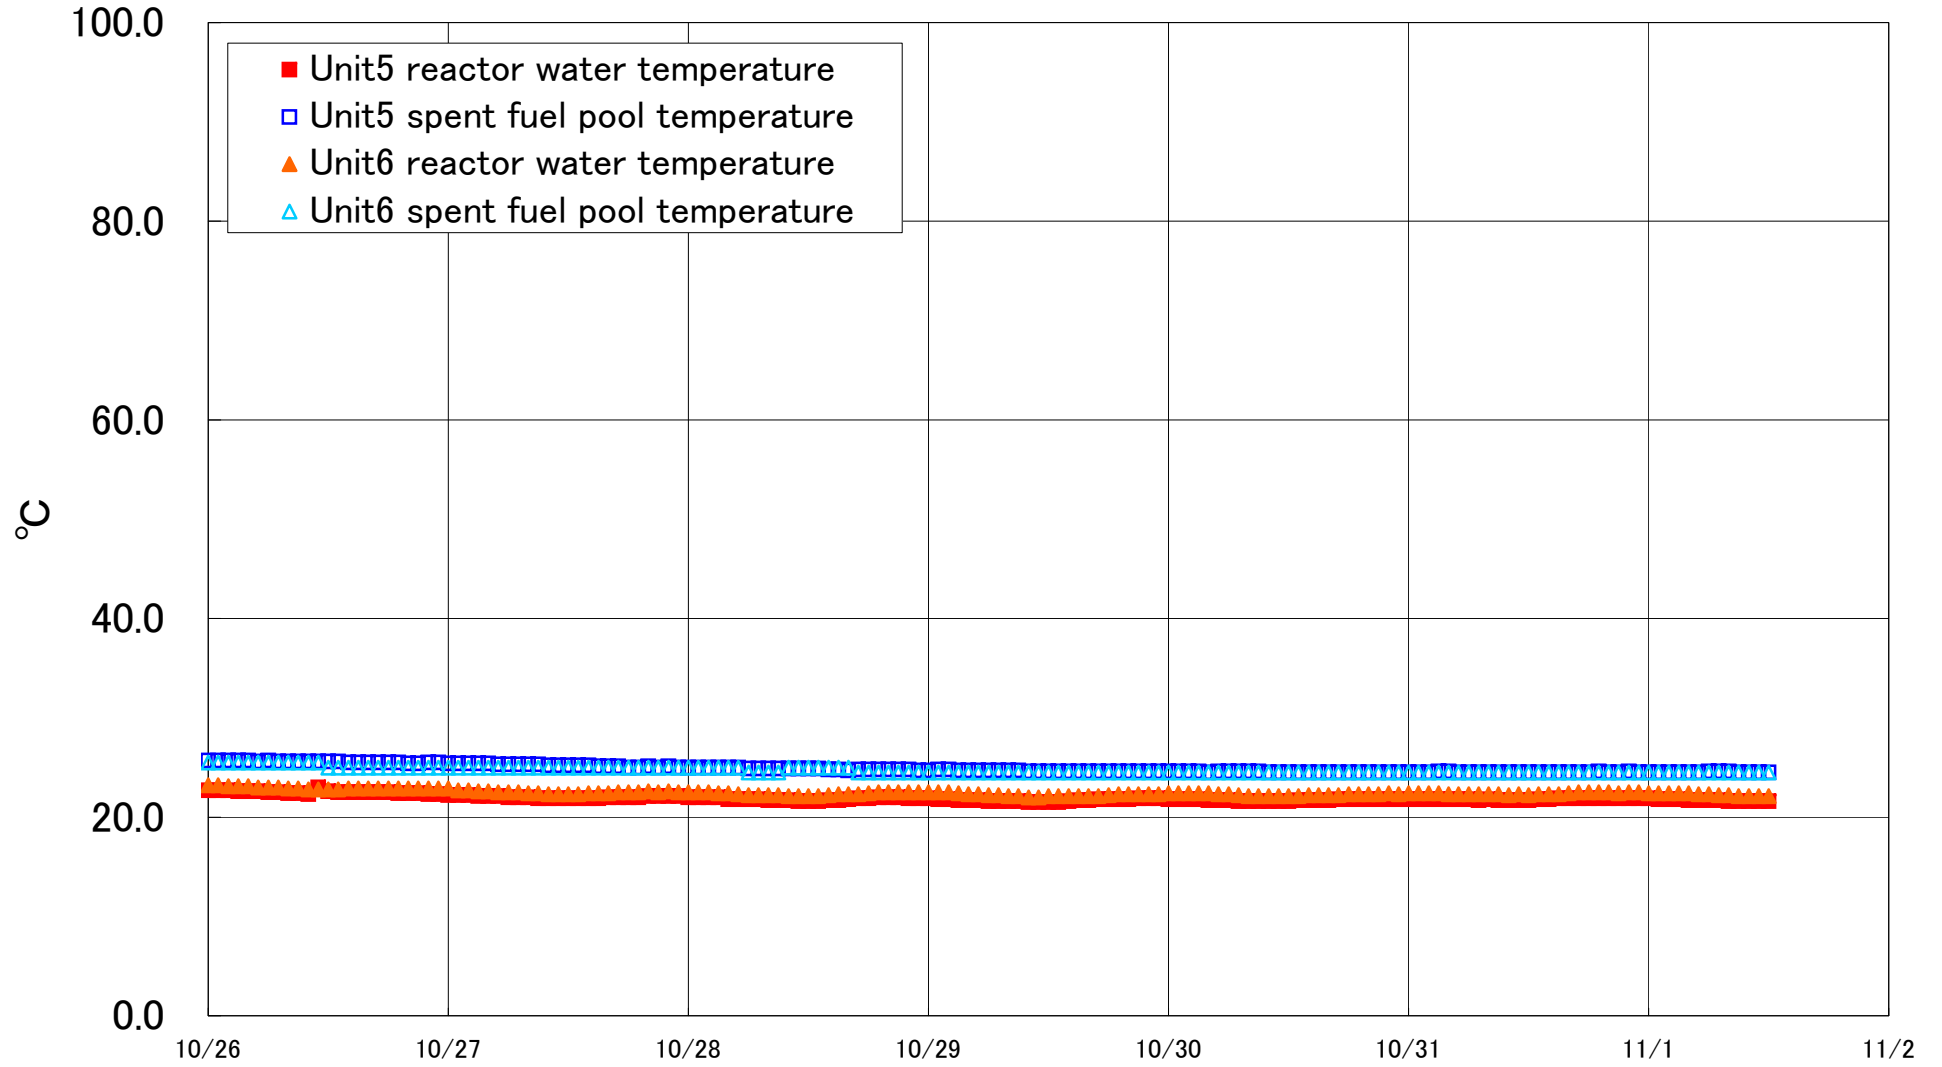

Fukushima Daiichi Nuclear Power Station Units 5·6 Reactor water /spent fuel pool temperature

Fukushima Daiichi Nuclear Power Station Unit5·6 Reactor water/spent fuel pool temperature

Date	Unit5 reactor water temperature	Unit5 spent fuel pool temperature	Unit6 reactor water temperature	Unit6 spent fuel pool temperature
10/29 20:00	21.8	24.6	22.3	24.5
10/29 21:00	21.9	24.6	22.3	24.5
10/29 22:00	21.9	24.6	22.3	24.5
10/29 23:00	21.9	24.6	22.3	24.5
10/30 0:00	21.8	24.6	22.4	24.5
10/30 1:00	21.8	24.6	22.4	24.5
10/30 2:00	21.8	24.6	22.4	24.5
10/30 3:00	21.8	24.6	22.4	24.5
10/30 4:00	21.7	24.5	22.4	24.5
10/30 5:00	21.7	24.6	22.3	24.5
10/30 6:00	21.7	24.6	22.3	24.5
10/30 7:00	21.6	24.6	22.2	24.5
10/30 8:00	21.6	24.6	22.1	24.5
10/30 9:00	21.6	24.6	22.1	24.5
10/30 10:00	21.6	24.5	22.1	24.5
10/30 11:00	21.6	24.5	22.1	24.5
10/30 12:00	21.6	24.5	22.1	24.5
10/30 13:00	21.7	24.5	22.1	24.5
10/30 14:00	21.7	24.5	22.2	24.5
10/30 15:00	21.7	24.5	22.2	24.5
10/30 16:00	21.7	24.5	22.2	24.5
10/30 17:00	21.8	24.5	22.2	24.5
10/30 18:00	21.8	24.5	22.3	24.5
10/30 19:00	21.8	24.5	22.3	24.5
10/30 20:00	21.8	24.5	22.3	24.5
10/30 21:00	21.8	24.5	22.3	24.5
10/30 22:00	21.8	24.5	22.4	24.5
10/30 23:00	21.8	24.5	22.3	24.5
10/31 0:00	21.8	24.5	22.4	24.5
10/31 1:00	21.8	24.5	22.4	24.5
10/31 2:00	21.8	24.5	22.4	24.5
10/31 3:00	21.8	24.6	22.4	24.5
10/31 4:00	21.8	24.6	22.3	24.5
10/31 5:00	21.8	24.5	22.3	24.5
10/31 6:00	21.8	24.5	22.3	24.5
10/31 7:00	21.7	24.5	22.3	24.5
10/31 8:00	21.8	24.5	22.3	24.5
10/31 9:00	21.7	24.5	22.3	24.5
10/31 10:00	21.7	24.5	22.2	24.5
10/31 11:00	21.7	24.5	22.3	24.5
10/31 12:00	21.7	24.5	22.2	24.5
10/31 13:00	21.8	24.5	22.3	24.5
10/31 14:00	21.8	24.5	22.3	24.5
10/31 15:00	21.9	24.5	22.3	24.5
10/31 16:00	21.9	24.5	22.4	24.5
10/31 17:00	21.9	24.5	22.5	24.5
10/31 18:00	21.9	24.5	22.5	24.5
10/31 19:00	21.9	24.6	22.5	24.5
10/31 20:00	21.9	24.5	22.5	24.5
10/31 21:00	21.9	24.5	22.4	24.5
10/31 22:00	21.9	24.6	22.5	24.5
10/31 23:00	21.9	24.5	22.5	24.5
11/1 0:00	21.9	24.5	22.4	24.5
11/1 1:00	21.8	24.5	22.4	24.5
11/1 2:00	21.8	24.5	22.4	24.5
11/1 3:00	21.8	24.5	22.4	24.5
11/1 4:00	21.7	24.5	22.4	24.5
11/1 5:00	21.7	24.5	22.3	24.5
11/1 6:00	21.7	24.6	22.3	24.5
11/1 7:00	21.7	24.6	22.2	24.5
11/1 8:00	21.6	24.6	22.2	24.5
11/1 9:00	21.6	24.5	22.1	24.5
11/1 10:00	21.6	24.5	22.1	24.5
11/1 11:00	21.6	24.5	22.1	24.5
11/1 12:00	21.6	24.5	22.1	24.5