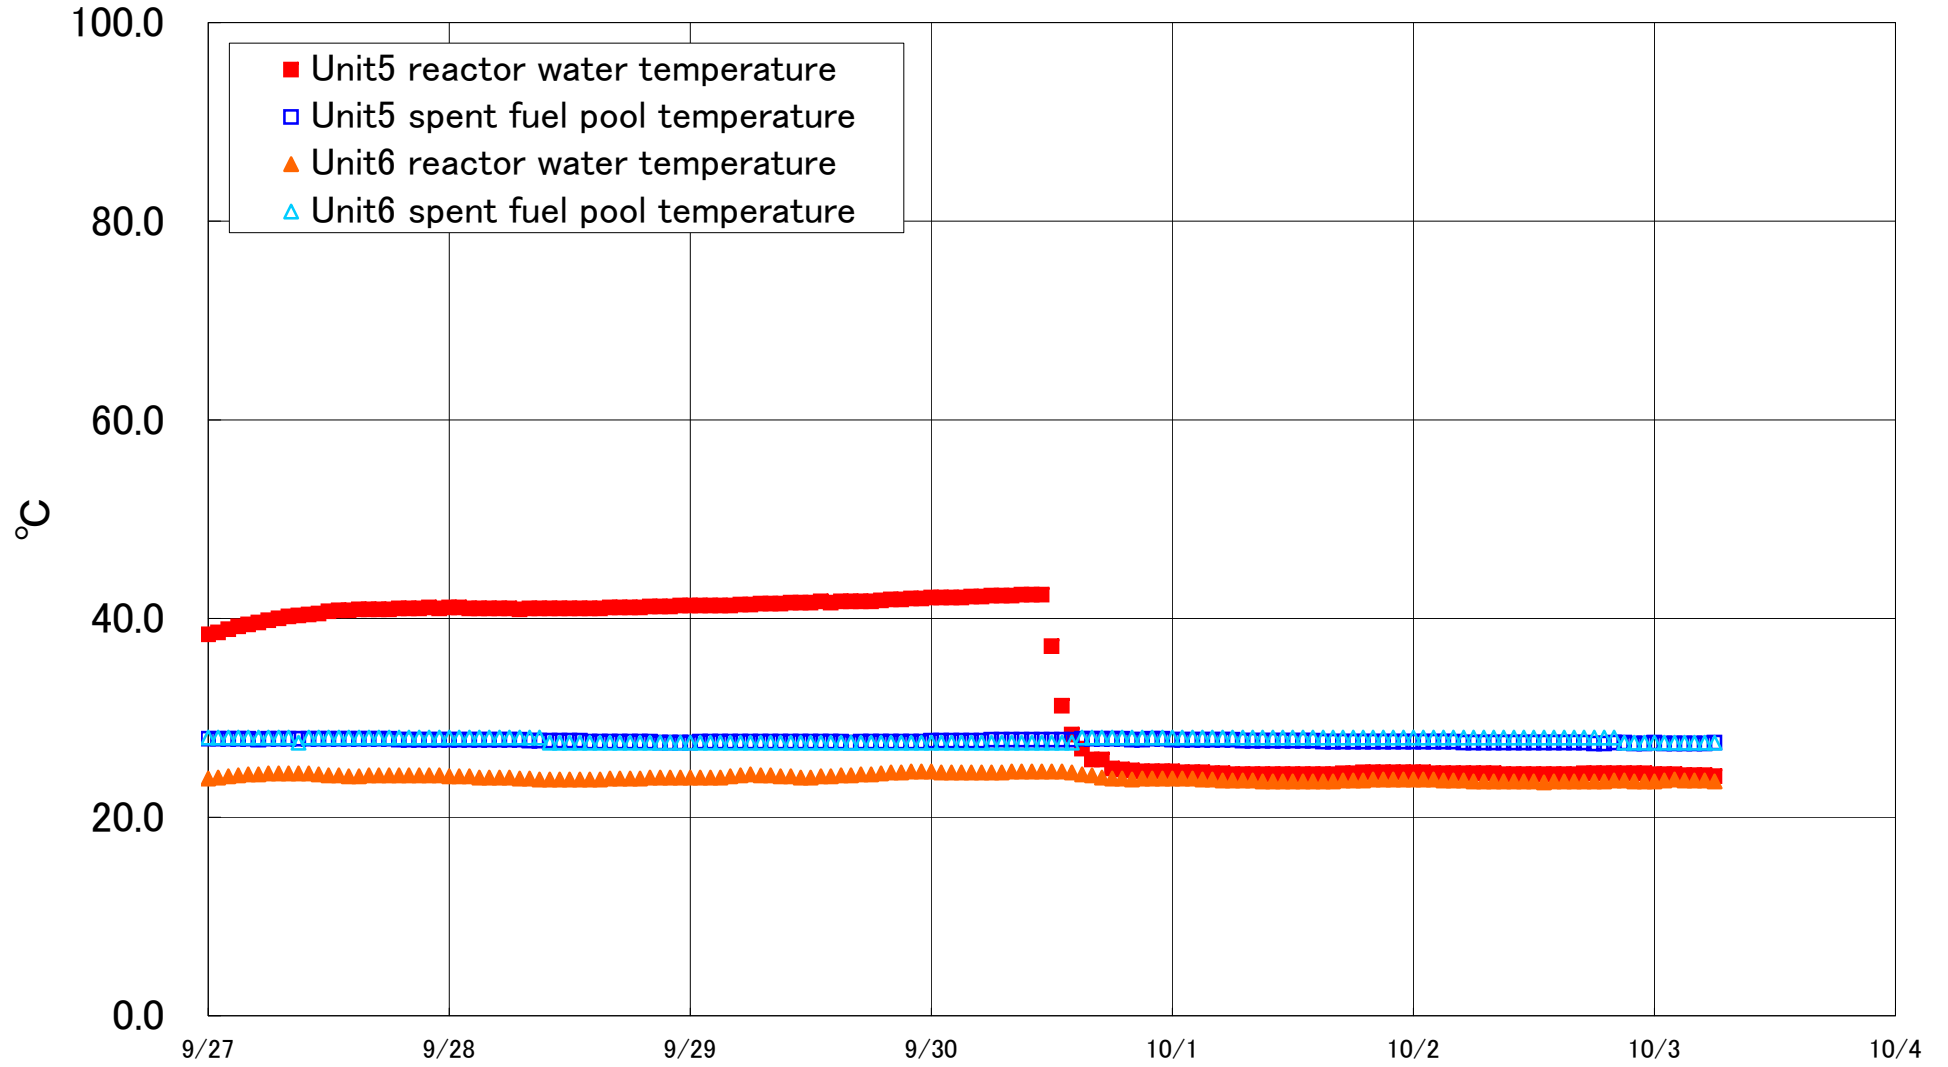

Fukushima Daiichi Nuclear Power Station Units 5-6 Reactor water /spent fuel pool temperature

Fukushima Daiichi Nuclear Power Station Unit5・6 Reactor water/spent fuel pool temperature

Date	Unit5 reactor water temperature	Unit5 spent fuel pool temperature	Unit6 reactor water temperature	Unit6 spent fuel pool temperature
9/30 14:00	28.3	27.8	24.5	27.5
9/30 15:00	26.9	27.9	24.3	28.0
9/30 16:00	25.8	27.9	24.2	28.0
9/30 17:00	25.8	27.9	24.0	28.0
9/30 18:00	24.9	27.9	23.9	28.0
9/30 19:00	24.8	27.9	23.9	28.0
9/30 20:00	24.7	27.8	23.8	28.0
9/30 21:00	24.6	27.8	23.9	28.0
9/30 22:00	24.6	27.9	23.9	28.0
9/30 23:00	24.6	27.9	23.9	28.0
10/1 0:00	24.6	27.8	23.9	28.0
10/1 1:00	24.5	27.8	23.9	28.0
10/1 2:00	24.5	27.8	23.9	28.0
10/1 3:00	24.5	27.8	23.8	28.0
10/1 4:00	24.4	27.8	23.8	28.0
10/1 5:00	24.4	27.8	23.7	28.0
10/1 6:00	24.3	27.8	23.7	28.0
10/1 7:00	24.3	27.7	23.7	28.0
10/1 8:00	24.3	27.7	23.7	28.0
10/1 9:00	24.3	27.7	23.6	28.0
10/1 10:00	24.3	27.7	23.6	28.0
10/1 11:00	24.3	27.7	23.6	28.0
10/1 12:00	24.3	27.7	23.6	28.0
10/1 13:00	24.3	27.7	23.6	28.0
10/1 14:00	24.3	27.7	23.6	28.0
10/1 15:00	24.3	27.6	23.6	28.0
10/1 16:00	24.3	27.6	23.6	28.0
10/1 17:00	24.4	27.6	23.7	28.0
10/1 18:00	24.4	27.6	23.7	28.0
10/1 19:00	24.5	27.6	23.7	28.0
10/1 20:00	24.5	27.6	23.8	28.0
10/1 21:00	24.5	27.6	23.8	28.0
10/1 22:00	24.5	27.6	23.8	28.0
10/1 23:00	24.5	27.6	23.8	28.0
10/2 0:00	24.5	27.6	23.8	28.0
10/2 1:00	24.5	27.6	23.8	28.0
10/2 2:00	24.4	27.6	23.8	28.0
10/2 3:00	24.4	27.6	23.7	28.0
10/2 4:00	24.4	27.6	23.7	28.0
10/2 5:00	24.4	27.5	23.7	28.0
10/2 6:00	24.4	27.5	23.6	28.0
10/2 7:00	24.4	27.5	23.6	28.0
10/2 8:00	24.4	27.5	23.6	28.0
10/2 9:00	24.3	27.5	23.6	28.0
10/2 10:00	24.3	27.5	23.6	28.0
10/2 11:00	24.3	27.5	23.6	28.0
10/2 12:00	24.3	27.5	23.6	28.0
10/2 13:00	24.3	27.5	23.5	28.0
10/2 14:00	24.3	27.5	23.6	28.0
10/2 15:00	24.3	27.5	23.6	28.0
10/2 16:00	24.3	27.5	23.6	28.0
10/2 17:00	24.4	27.5	23.6	28.0
10/2 18:00	24.4	27.4	23.6	28.0
10/2 19:00	24.4	27.4	23.6	28.0
10/2 20:00	24.4	27.5	23.7	28.0
10/2 21:00	24.4	27.5	23.7	27.5
10/2 22:00	24.4	27.4	23.6	27.5
10/2 23:00	24.4	27.4	23.6	27.5
10/3 0:00	24.3	27.5	23.6	27.5
10/3 1:00	24.3	27.4	23.7	27.5
10/3 2:00	24.3	27.4	23.8	27.5
10/3 3:00	24.2	27.4	23.7	27.5
10/3 4:00	24.2	27.4	23.7	27.5
10/3 5:00	24.2	27.4	23.7	27.5
10/3 6:00	24.1	27.5	23.6	27.5