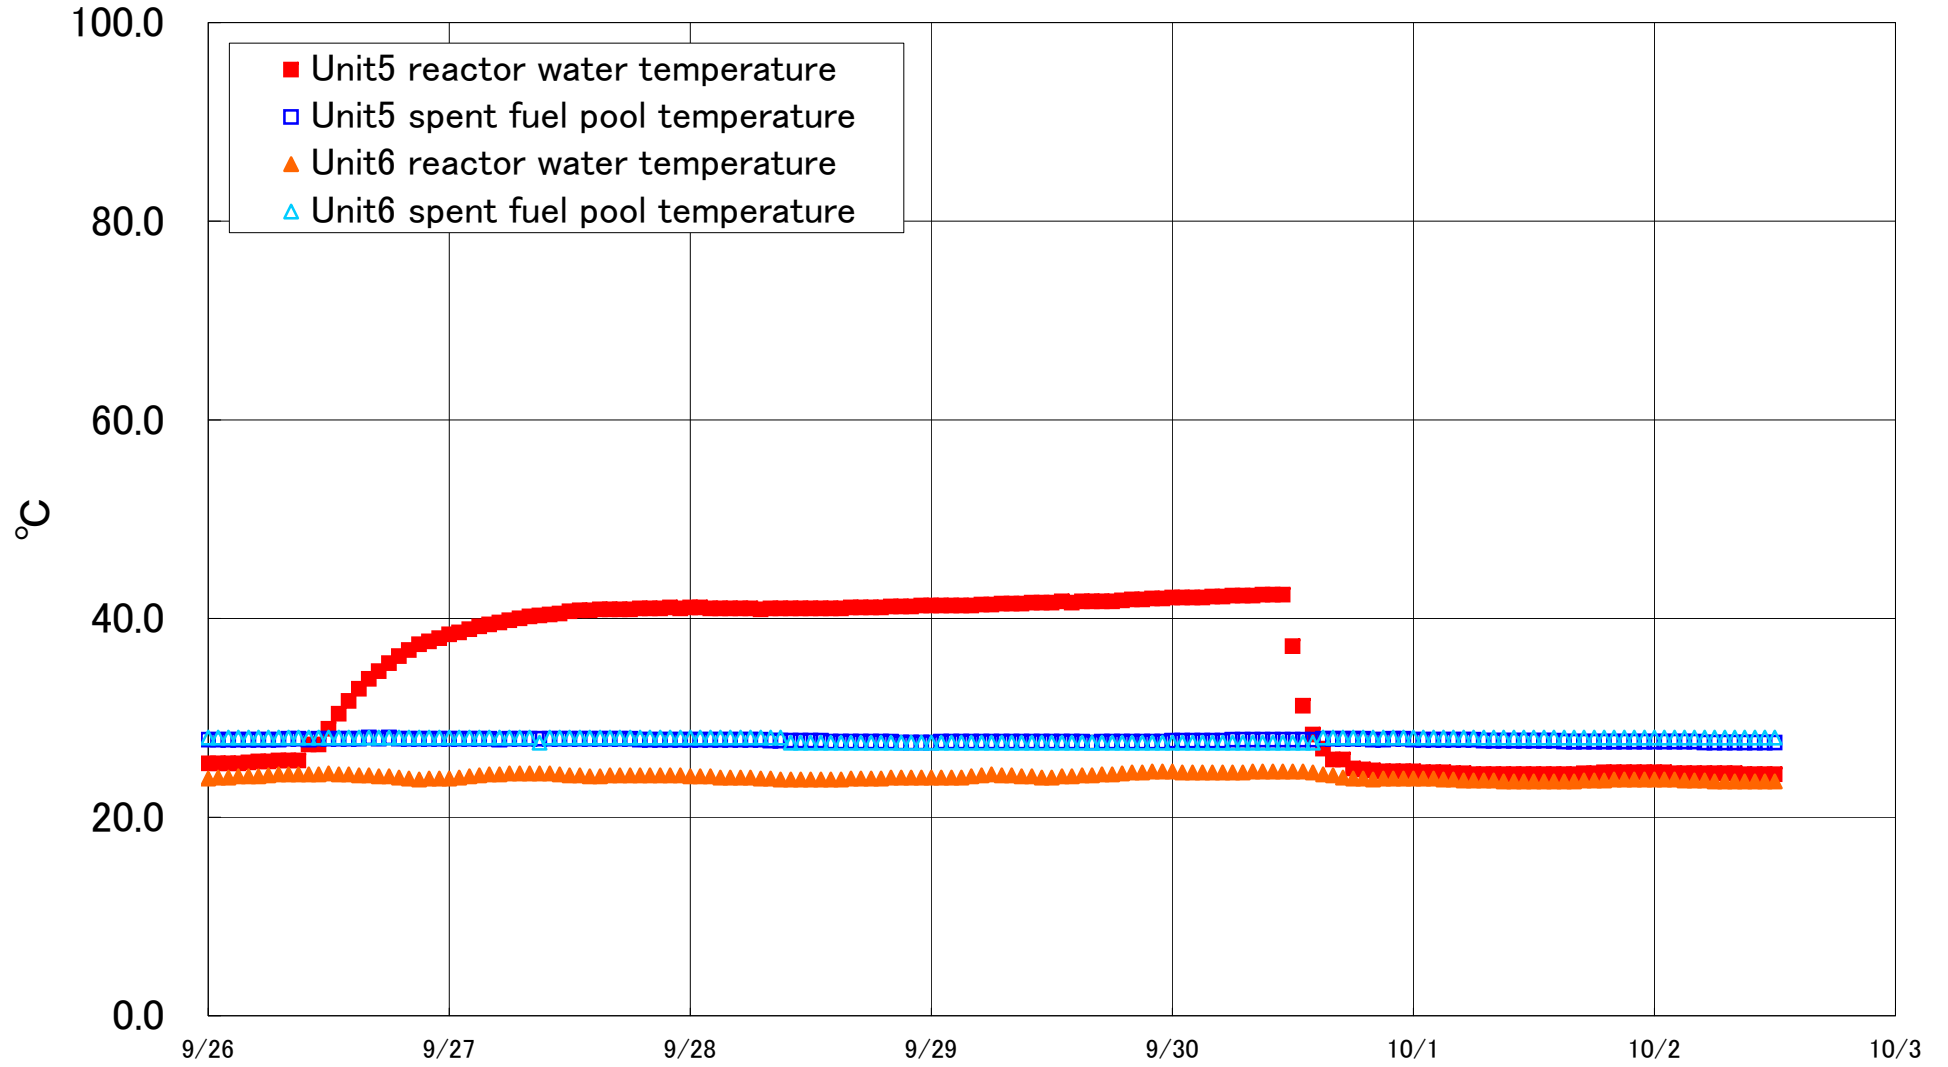

Fukushima Daiichi Nuclear Power Station Units 5·6 Reactor water /spent fuel pool temperature

Fukushima Daiichi Nuclear Power Station Unit5·6 Reactor water/spent fuel pool temperature

Date	Unit5 reactor water temperature	Unit5 spent fuel pool temperature	Unit6 reactor water temperature	Unit6 spent fuel pool temperature
9/29 20:00	41.9	27.6	24.5	27.5
9/29 21:00	41.9	27.6	24.5	27.5
9/29 22:00	42.0	27.6	24.6	27.5
9/29 23:00	42.0	27.6	24.6	27.5
9/30 0:00	42.1	27.7	24.6	27.5
9/30 1:00	42.1	27.7	24.5	27.5
9/30 2:00	42.1	27.7	24.5	27.5
9/30 3:00	42.1	27.7	24.5	27.5
9/30 4:00	42.2	27.7	24.5	27.5
9/30 5:00	42.2	27.7	24.5	27.5
9/30 6:00	42.3	27.8	24.5	27.5
9/30 7:00	42.3	27.8	24.5	27.5
9/30 8:00	42.3	27.8	24.6	27.5
9/30 9:00	42.4	27.8	24.6	27.5
9/30 10:00	42.4	27.8	24.6	27.5
9/30 11:00	42.4	27.8	24.6	27.5
9/30 12:00	37.2	27.8	24.6	27.5
9/30 13:00	31.2	27.8	24.6	27.5
9/30 14:00	28.3	27.8	24.5	27.5
9/30 15:00	26.9	27.9	24.3	28.0
9/30 16:00	25.8	27.9	24.2	28.0
9/30 17:00	25.8	27.9	24.0	28.0
9/30 18:00	24.9	27.9	23.9	28.0
9/30 19:00	24.8	27.9	23.9	28.0
9/30 20:00	24.7	27.8	23.8	28.0
9/30 21:00	24.6	27.8	23.9	28.0
9/30 22:00	24.6	27.9	23.9	28.0
9/30 23:00	24.6	27.9	23.9	28.0
10/1 0:00	24.6	27.8	23.9	28.0
10/1 1:00	24.5	27.8	23.9	28.0
10/1 2:00	24.5	27.8	23.9	28.0
10/1 3:00	24.5	27.8	23.8	28.0
10/1 4:00	24.4	27.8	23.8	28.0
10/1 5:00	24.4	27.8	23.7	28.0
10/1 6:00	24.3	27.8	23.7	28.0
10/1 7:00	24.3	27.7	23.7	28.0
10/1 8:00	24.3	27.7	23.7	28.0
10/1 9:00	24.3	27.7	23.6	28.0
10/1 10:00	24.3	27.7	23.6	28.0
10/1 11:00	24.3	27.7	23.6	28.0
10/1 12:00	24.3	27.7	23.6	28.0
10/1 13:00	24.3	27.7	23.6	28.0
10/1 14:00	24.3	27.7	23.6	28.0
10/1 15:00	24.3	27.6	23.6	28.0
10/1 16:00	24.3	27.6	23.6	28.0
10/1 17:00	24.4	27.6	23.7	28.0
10/1 18:00	24.4	27.6	23.7	28.0
10/1 19:00	24.5	27.6	23.7	28.0
10/1 20:00	24.5	27.6	23.8	28.0
10/1 21:00	24.5	27.6	23.8	28.0
10/1 22:00	24.5	27.6	23.8	28.0
10/1 23:00	24.5	27.6	23.8	28.0
10/2 0:00	24.5	27.6	23.8	28.0
10/2 1:00	24.5	27.6	23.8	28.0
10/2 2:00	24.4	27.6	23.8	28.0
10/2 3:00	24.4	27.6	23.7	28.0
10/2 4:00	24.4	27.6	23.7	28.0
10/2 5:00	24.4	27.5	23.7	28.0
10/2 6:00	24.4	27.5	23.6	28.0
10/2 7:00	24.4	27.5	23.6	28.0
10/2 8:00	24.4	27.5	23.6	28.0
10/2 9:00	24.3	27.5	23.6	28.0
10/2 10:00	24.3	27.5	23.6	28.0
10/2 11:00	24.3	27.5	23.6	28.0
10/2 12:00	24.3	27.5	23.6	28.0