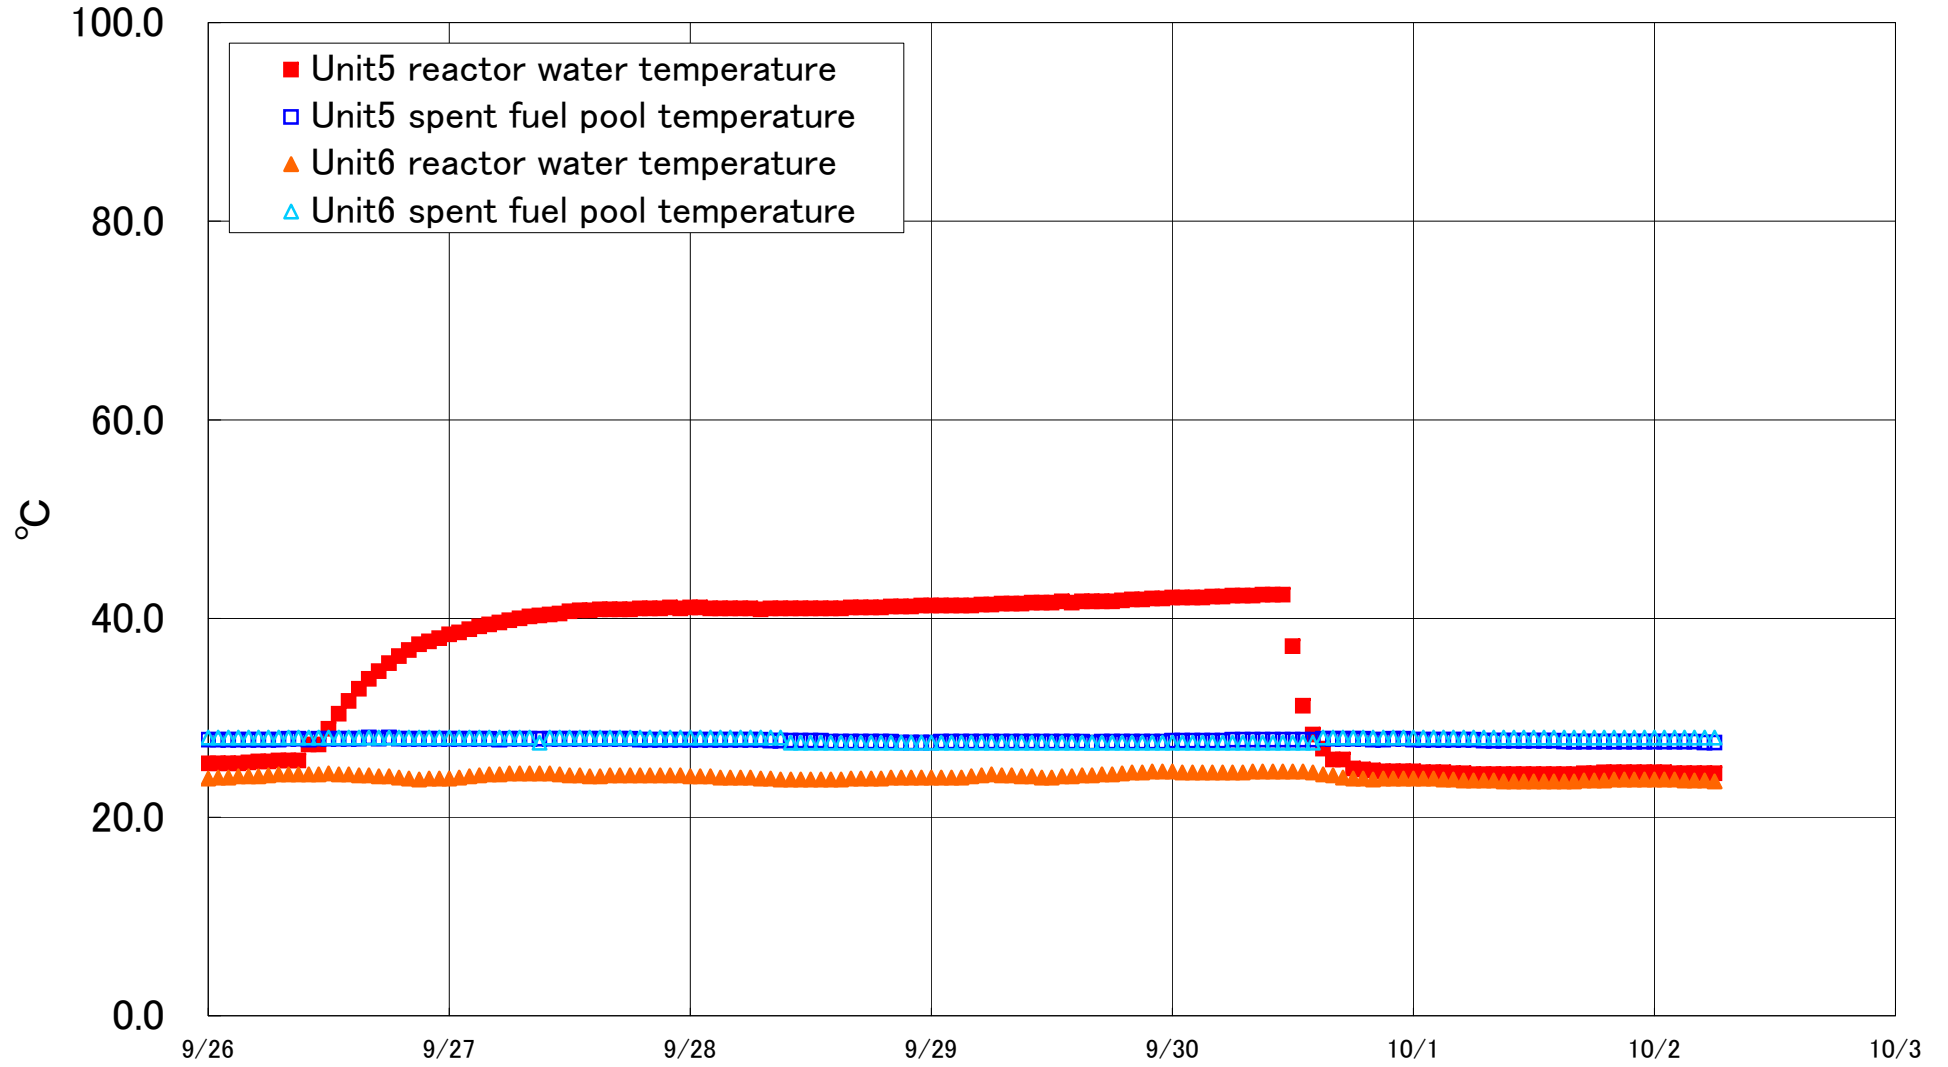

Fukushima Daiichi Nuclear Power Station Units 5·6 Reactor water /spent fuel pool temperature

Fukushima Daiichi Nuclear Power Station Unit5·6 Reactor water/spent fuel pool temperature

Date	Unit5 reactor water temperature	Unit5 spent fuel pool temperature	Unit6 reactor water temperature	Unit6 spent fuel pool temperature
9/29 14:00	41.6	27.6	24.1	27.5
9/29 15:00	41.7	27.6	24.2	27.5
9/29 16:00	41.7	27.5	24.2	27.5
9/29 17:00	41.7	27.6	24.3	27.5
9/29 18:00	41.7	27.6	24.3	27.5
9/29 19:00	41.8	27.6	24.4	27.5
9/29 20:00	41.9	27.6	24.5	27.5
9/29 21:00	41.9	27.6	24.5	27.5
9/29 22:00	42.0	27.6	24.6	27.5
9/29 23:00	42.0	27.6	24.6	27.5
9/30 0:00	42.1	27.7	24.6	27.5
9/30 1:00	42.1	27.7	24.5	27.5
9/30 2:00	42.1	27.7	24.5	27.5
9/30 3:00	42.1	27.7	24.5	27.5
9/30 4:00	42.2	27.7	24.5	27.5
9/30 5:00	42.2	27.7	24.5	27.5
9/30 6:00	42.3	27.8	24.5	27.5
9/30 7:00	42.3	27.8	24.5	27.5
9/30 8:00	42.3	27.8	24.6	27.5
9/30 9:00	42.4	27.8	24.6	27.5
9/30 10:00	42.4	27.8	24.6	27.5
9/30 11:00	42.4	27.8	24.6	27.5
9/30 12:00	37.2	27.8	24.6	27.5
9/30 13:00	31.2	27.8	24.6	27.5
9/30 14:00	28.3	27.8	24.5	27.5
9/30 15:00	26.9	27.9	24.3	28.0
9/30 16:00	25.8	27.9	24.2	28.0
9/30 17:00	25.8	27.9	24.0	28.0
9/30 18:00	24.9	27.9	23.9	28.0
9/30 19:00	24.8	27.9	23.9	28.0
9/30 20:00	24.7	27.8	23.8	28.0
9/30 21:00	24.6	27.8	23.9	28.0
9/30 22:00	24.6	27.9	23.9	28.0
9/30 23:00	24.6	27.9	23.9	28.0
10/1 0:00	24.6	27.8	23.9	28.0
10/1 1:00	24.5	27.8	23.9	28.0
10/1 2:00	24.5	27.8	23.9	28.0
10/1 3:00	24.5	27.8	23.8	28.0
10/1 4:00	24.4	27.8	23.8	28.0
10/1 5:00	24.4	27.8	23.7	28.0
10/1 6:00	24.3	27.8	23.7	28.0
10/1 7:00	24.3	27.7	23.7	28.0
10/1 8:00	24.3	27.7	23.7	28.0
10/1 9:00	24.3	27.7	23.6	28.0
10/1 10:00	24.3	27.7	23.6	28.0
10/1 11:00	24.3	27.7	23.6	28.0
10/1 12:00	24.3	27.7	23.6	28.0
10/1 13:00	24.3	27.7	23.6	28.0
10/1 14:00	24.3	27.7	23.6	28.0
10/1 15:00	24.3	27.6	23.6	28.0
10/1 16:00	24.3	27.6	23.6	28.0
10/1 17:00	24.4	27.6	23.7	28.0
10/1 18:00	24.4	27.6	23.7	28.0
10/1 19:00	24.5	27.6	23.7	28.0
10/1 20:00	24.5	27.6	23.8	28.0
10/1 21:00	24.5	27.6	23.8	28.0
10/1 22:00	24.5	27.6	23.8	28.0
10/1 23:00	24.5	27.6	23.8	28.0
10/2 0:00	24.5	27.6	23.8	28.0
10/2 1:00	24.5	27.6	23.8	28.0
10/2 2:00	24.4	27.6	23.8	28.0
10/2 3:00	24.4	27.6	23.7	28.0
10/2 4:00	24.4	27.6	23.7	28.0
10/2 5:00	24.4	27.5	23.7	28.0
10/2 6:00	24.4	27.5	23.6	28.0