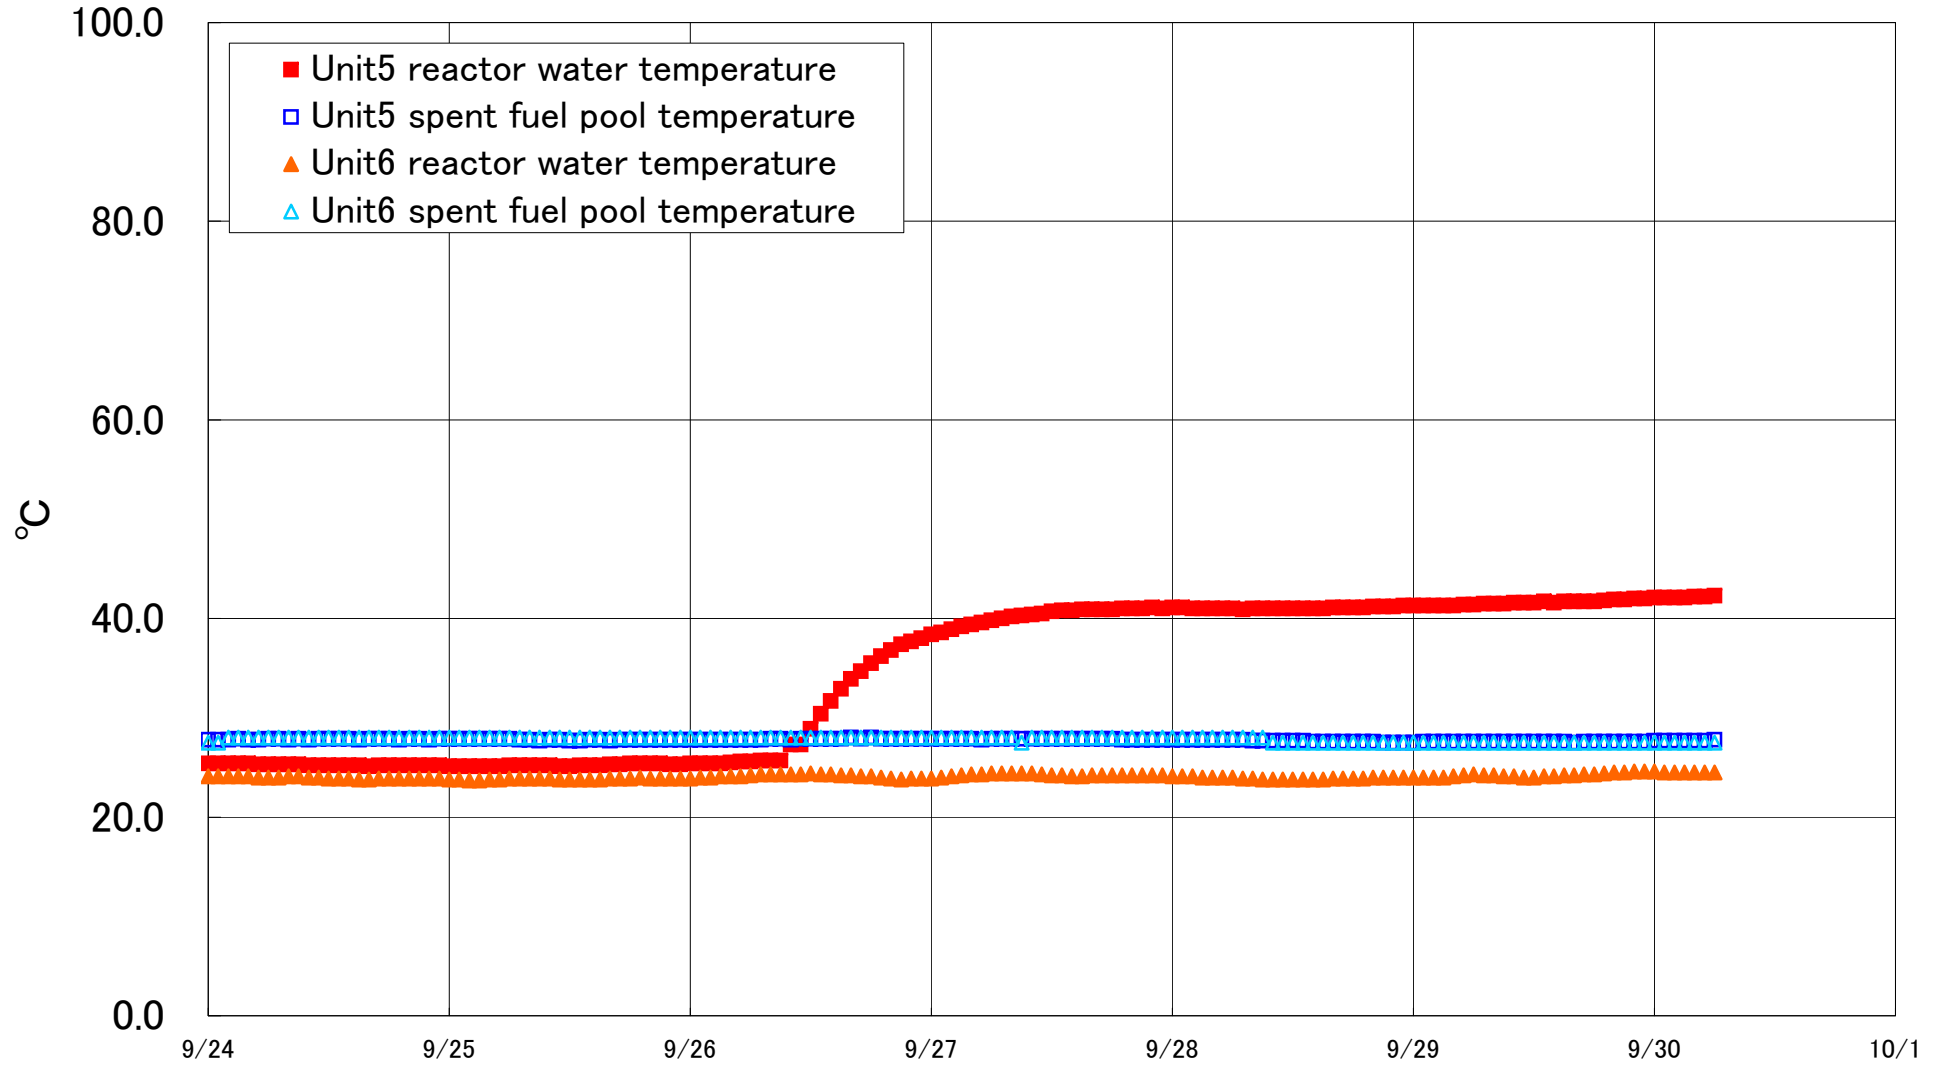

Fukushima Daiichi Nuclear Power Station Units 5·6 Reactor water /spent fuel pool temperature

Fukushima Daiichi Nuclear Power Station Unit5·6 Reactor water/spent fuel pool temperature

Date	Unit5 reactor water temperature	Unit5 spent fuel pool temperature	Unit6 reactor water temperature	Unit6 spent fuel pool temperature
9/27 14:00	40.8	27.9	24.1	28.0
9/27 15:00	40.9	27.9	24.1	28.0
9/27 16:00	40.9	27.9	24.2	28.0
9/27 17:00	40.9	27.9	24.2	28.0
9/27 18:00	40.9	27.9	24.2	28.0
9/27 19:00	41.0	27.8	24.2	28.0
9/27 20:00	41.0	27.8	24.2	28.0
9/27 21:00	41.0	27.8	24.2	28.0
9/27 22:00	41.1	27.8	24.2	28.0
9/27 23:00	41.0	27.8	24.2	28.0
9/28 0:00	41.1	27.8	24.1	28.0
9/28 1:00	41.1	27.8	24.1	28.0
9/28 2:00	41.0	27.8	24.1	28.0
9/28 3:00	41.0	27.8	24.0	28.0
9/28 4:00	41.0	27.8	24.0	28.0
9/28 5:00	41.0	27.8	24.0	28.0
9/28 6:00	41.0	27.8	24.0	28.0
9/28 7:00	40.9	27.8	23.9	28.0
9/28 8:00	41.0	27.7	23.9	28.0
9/28 9:00	41.0	27.7	23.8	28.0
9/28 10:00	41.0	27.7	23.8	27.5
9/28 11:00	41.0	27.7	23.8	27.5
9/28 12:00	41.0	27.7	23.8	27.5
9/28 13:00	41.0	27.7	23.8	27.5
9/28 14:00	41.0	27.6	23.8	27.5
9/28 15:00	41.0	27.6	23.8	27.5
9/28 16:00	41.1	27.6	23.9	27.5
9/28 17:00	41.1	27.6	23.9	27.5
9/28 18:00	41.1	27.6	23.9	27.5
9/28 19:00	41.1	27.6	23.9	27.5
9/28 20:00	41.2	27.6	24.0	27.5
9/28 21:00	41.2	27.5	24.0	27.5
9/28 22:00	41.2	27.5	24.0	27.5
9/28 23:00	41.3	27.5	24.0	27.5
9/29 0:00	41.3	27.5	24.0	27.5
9/29 1:00	41.3	27.6	24.0	27.5
9/29 2:00	41.3	27.6	24.0	27.5
9/29 3:00	41.3	27.6	24.0	27.5
9/29 4:00	41.3	27.6	24.1	27.5
9/29 5:00	41.4	27.6	24.2	27.5
9/29 6:00	41.4	27.6	24.3	27.5
9/29 7:00	41.5	27.6	24.2	27.5
9/29 8:00	41.5	27.6	24.2	27.5
9/29 9:00	41.5	27.6	24.1	27.5
9/29 10:00	41.6	27.6	24.1	27.5
9/29 11:00	41.6	27.6	24.0	27.5
9/29 12:00	41.6	27.6	24.0	27.5
9/29 13:00	41.7	27.6	24.1	27.5
9/29 14:00	41.6	27.6	24.1	27.5
9/29 15:00	41.7	27.6	24.2	27.5
9/29 16:00	41.7	27.5	24.2	27.5
9/29 17:00	41.7	27.6	24.3	27.5
9/29 18:00	41.7	27.6	24.3	27.5
9/29 19:00	41.8	27.6	24.4	27.5
9/29 20:00	41.9	27.6	24.5	27.5
9/29 21:00	41.9	27.6	24.5	27.5
9/29 22:00	42.0	27.6	24.6	27.5
9/29 23:00	42.0	27.6	24.6	27.5
9/30 0:00	42.1	27.7	24.6	27.5
9/30 1:00	42.1	27.7	24.5	27.5
9/30 2:00	42.1	27.7	24.5	27.5
9/30 3:00	42.1	27.7	24.5	27.5
9/30 4:00	42.2	27.7	24.5	27.5
9/30 5:00	42.2	27.7	24.5	27.5
9/30 6:00	42.3	27.8	24.5	27.5