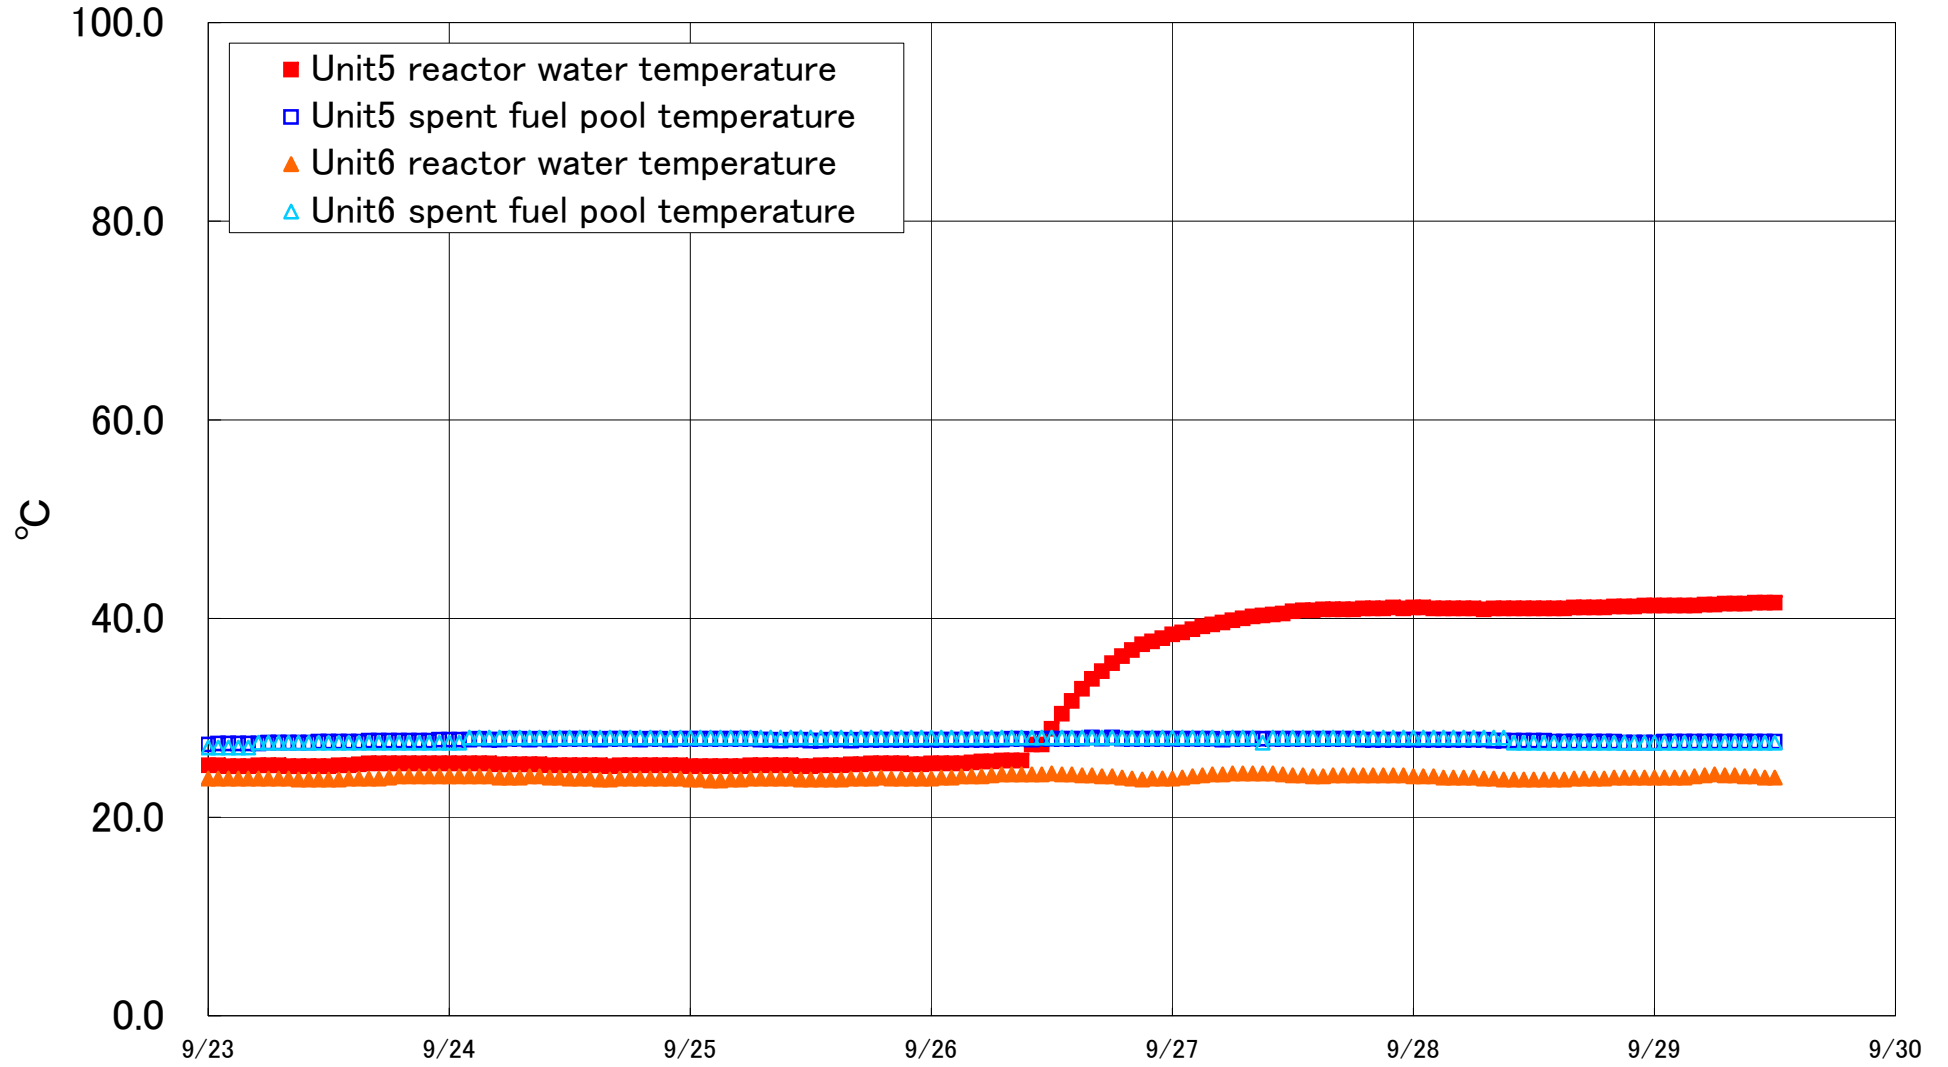

Fukushima Daiichi Nuclear Power Station Units 5·6 Reactor water /spent fuel pool temperature

Fukushima Daiichi Nuclear Power Station Unit5·6 Reactor water/spent fuel pool temperature

Date	Unit5 reactor water temperature	Unit5 spent fuel pool temperature	Unit6 reactor water temperature	Unit6 spent fuel pool temperature
9/26 20:00	36.8	27.9	23.9	28.0
9/26 21:00	37.4	27.9	23.8	28.0
9/26 22:00	37.7	27.9	23.9	28.0
9/26 23:00	38.0	27.9	23.9	28.0
9/27 0:00	38.4	27.9	23.9	28.0
9/27 1:00	38.6	27.9	24.0	28.0
9/27 2:00	38.9	27.9	24.1	28.0
9/27 3:00	39.2	27.9	24.2	28.0
9/27 4:00	39.4	27.9	24.3	28.0
9/27 5:00	39.6	27.8	24.3	28.0
9/27 6:00	39.8	27.9	24.4	28.0
9/27 7:00	40.0	27.9	24.4	28.0
9/27 8:00	40.2	27.9	24.4	28.0
9/27 9:00	40.3	27.9	24.4	27.5
9/27 10:00	40.4	27.9	24.4	28.0
9/27 11:00	40.5	27.9	24.3	28.0
9/27 12:00	40.7	27.9	24.2	28.0
9/27 13:00	40.8	27.9	24.2	28.0
9/27 14:00	40.8	27.9	24.1	28.0
9/27 15:00	40.9	27.9	24.1	28.0
9/27 16:00	40.9	27.9	24.2	28.0
9/27 17:00	40.9	27.9	24.2	28.0
9/27 18:00	40.9	27.9	24.2	28.0
9/27 19:00	41.0	27.8	24.2	28.0
9/27 20:00	41.0	27.8	24.2	28.0
9/27 21:00	41.0	27.8	24.2	28.0
9/27 22:00	41.1	27.8	24.2	28.0
9/27 23:00	41.0	27.8	24.2	28.0
9/28 0:00	41.1	27.8	24.1	28.0
9/28 1:00	41.1	27.8	24.1	28.0
9/28 2:00	41.0	27.8	24.1	28.0
9/28 3:00	41.0	27.8	24.0	28.0
9/28 4:00	41.0	27.8	24.0	28.0
9/28 5:00	41.0	27.8	24.0	28.0
9/28 6:00	41.0	27.8	24.0	28.0
9/28 7:00	40.9	27.8	23.9	28.0
9/28 8:00	41.0	27.7	23.9	28.0
9/28 9:00	41.0	27.7	23.8	28.0
9/28 10:00	41.0	27.7	23.8	27.5
9/28 11:00	41.0	27.7	23.8	27.5
9/28 12:00	41.0	27.7	23.8	27.5
9/28 13:00	41.0	27.7	23.8	27.5
9/28 14:00	41.0	27.6	23.8	27.5
9/28 15:00	41.0	27.6	23.8	27.5
9/28 16:00	41.1	27.6	23.9	27.5
9/28 17:00	41.1	27.6	23.9	27.5
9/28 18:00	41.1	27.6	23.9	27.5
9/28 19:00	41.1	27.6	23.9	27.5
9/28 20:00	41.2	27.6	24.0	27.5
9/28 21:00	41.2	27.5	24.0	27.5
9/28 22:00	41.2	27.5	24.0	27.5
9/28 23:00	41.3	27.5	24.0	27.5
9/29 0:00	41.3	27.5	24.0	27.5
9/29 1:00	41.3	27.6	24.0	27.5
9/29 2:00	41.3	27.6	24.0	27.5
9/29 3:00	41.3	27.6	24.0	27.5
9/29 4:00	41.3	27.6	24.1	27.5
9/29 5:00	41.4	27.6	24.2	27.5
9/29 6:00	41.4	27.6	24.3	27.5
9/29 7:00	41.5	27.6	24.2	27.5
9/29 8:00	41.5	27.6	24.2	27.5
9/29 9:00	41.5	27.6	24.1	27.5
9/29 10:00	41.6	27.6	24.1	27.5
9/29 11:00	41.6	27.6	24.0	27.5
9/29 12:00	41.6	27.6	24.0	27.5