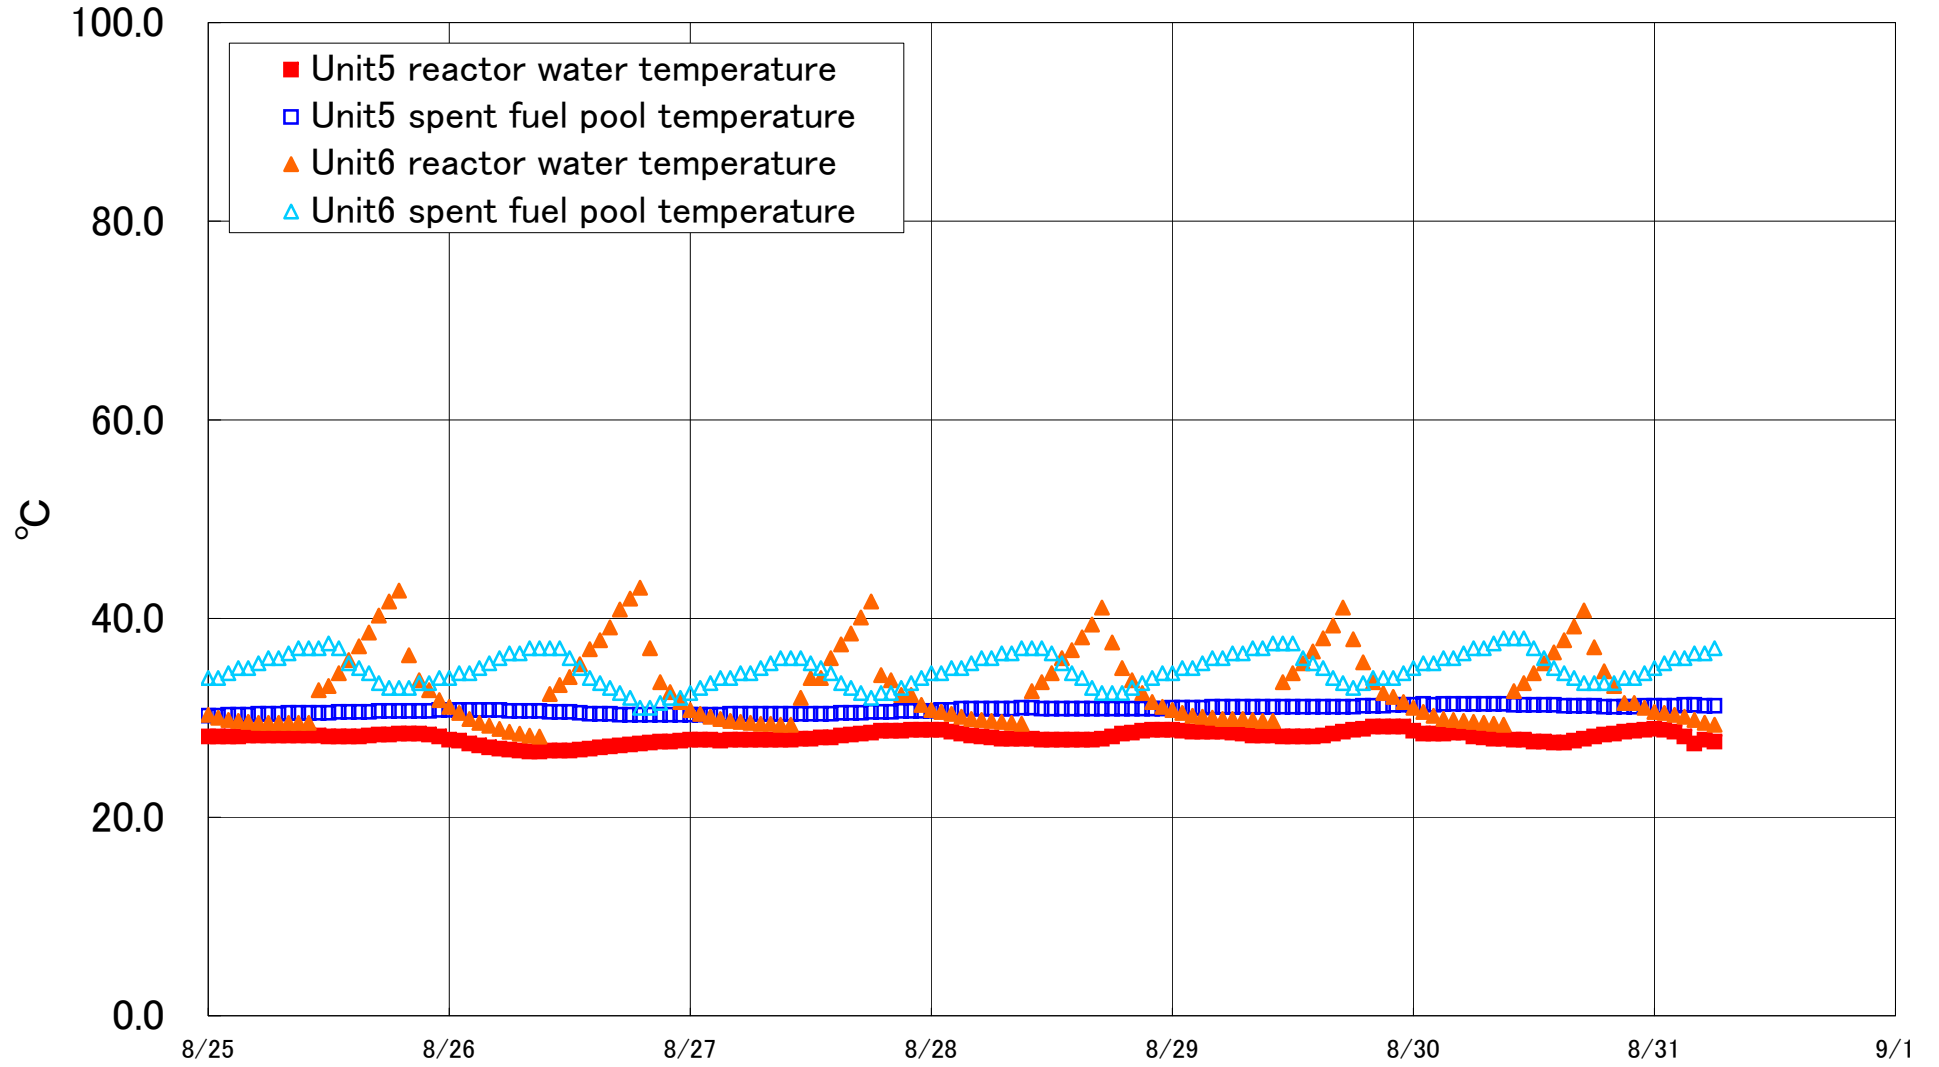

Fukushima Daiichi Nuclear Power Station Units 5·6 Reactor water /spent fuel pool temperature

Fukushima Daiichi Nuclear Power Station Unit5·6 Reactor water/spent fuel pool temperature

Date	Unit5 reactor water temperature	Unit5 spent fuel pool temperature	Unit6 reactor water temperature	Unit6 spent fuel pool temperature
8/28 14:00	27.8	30.9	36.8	34.5
8/28 15:00	27.8	30.9	38.1	34.0
8/28 16:00	27.8	30.9	39.4	33.0
8/28 17:00	27.9	30.9	41.1	32.5
8/28 18:00	28.1	30.9	37.6	32.5
8/28 19:00	28.4	30.9	35.0	32.5
8/28 20:00	28.5	30.9	33.8	33.0
8/28 21:00	28.7	30.9	32.5	33.5
8/28 22:00	28.8	30.9	31.6	34.0
8/28 23:00	28.8	30.9	31.1	34.5
8/29 0:00	28.8	31.0	30.8	34.5
8/29 1:00	28.7	31.0	30.5	35.0
8/29 2:00	28.6	31.0	30.2	35.0
8/29 3:00	28.6	31.0	30.1	35.5
8/29 4:00	28.6	31.1	30.0	36.0
8/29 5:00	28.6	31.1	29.9	36.0
8/29 6:00	28.5	31.1	29.9	36.5
8/29 7:00	28.4	31.1	29.9	36.5
8/29 8:00	28.2	31.1	29.8	37.0
8/29 9:00	28.2	31.1	29.7	37.0
8/29 10:00	28.2	31.1	29.7	37.5
8/29 11:00	28.1	31.1	33.6	37.5
8/29 12:00	28.1	31.1	34.5	37.5
8/29 13:00	28.1	31.1	35.5	36.0
8/29 14:00	28.1	31.1	36.7	35.5
8/29 15:00	28.2	31.1	38.0	35.0
8/29 16:00	28.4	31.1	39.3	34.0
8/29 17:00	28.6	31.1	41.1	33.5
8/29 18:00	28.8	31.1	37.9	33.0
8/29 19:00	28.9	31.2	35.6	33.5
8/29 20:00	29.1	31.2	33.6	34.0
8/29 21:00	29.1	31.2	32.5	34.0
8/29 22:00	29.1	31.3	32.1	34.0
8/29 23:00	29.1	31.3	31.6	34.5
8/30 0:00	28.7	31.3	31.0	35.0
8/30 1:00	28.4	31.4	30.6	35.5
8/30 2:00	28.4	31.3	30.2	35.5
8/30 3:00	28.4	31.4	29.9	36.0
8/30 4:00	28.5	31.4	29.8	36.0
8/30 5:00	28.5	31.4	29.7	36.5
8/30 6:00	28.1	31.4	29.6	37.0
8/30 7:00	28.0	31.4	29.5	37.0
8/30 8:00	27.9	31.4	29.4	37.5
8/30 9:00	27.9	31.4	29.3	38.0
8/30 10:00	27.8	31.3	32.7	38.0
8/30 11:00	27.8	31.3	33.5	38.0
8/30 12:00	27.6	31.3	34.5	37.0
8/30 13:00	27.6	31.3	35.5	36.0
8/30 14:00	27.5	31.3	36.6	35.0
8/30 15:00	27.5	31.2	37.8	34.5
8/30 16:00	27.7	31.2	39.2	34.0
8/30 17:00	27.9	31.2	40.8	33.5
8/30 18:00	28.1	31.2	37.1	33.5
8/30 19:00	28.3	31.1	34.7	33.5
8/30 20:00	28.4	31.1	33.2	33.5
8/30 21:00	28.6	31.1	31.5	34.0
8/30 22:00	28.7	31.1	31.5	34.0
8/30 23:00	28.8	31.2	31.0	34.5
8/31 0:00	28.9	31.2	30.6	35.0
8/31 1:00	28.8	31.2	30.5	35.5
8/31 2:00	28.6	31.2	30.3	36.0
8/31 3:00	28.1	31.3	30.1	36.0
8/31 4:00	27.4	31.3	29.8	36.5
8/31 5:00	27.8	31.2	29.5	36.5
8/31 6:00	27.6	31.2	29.3	37.0