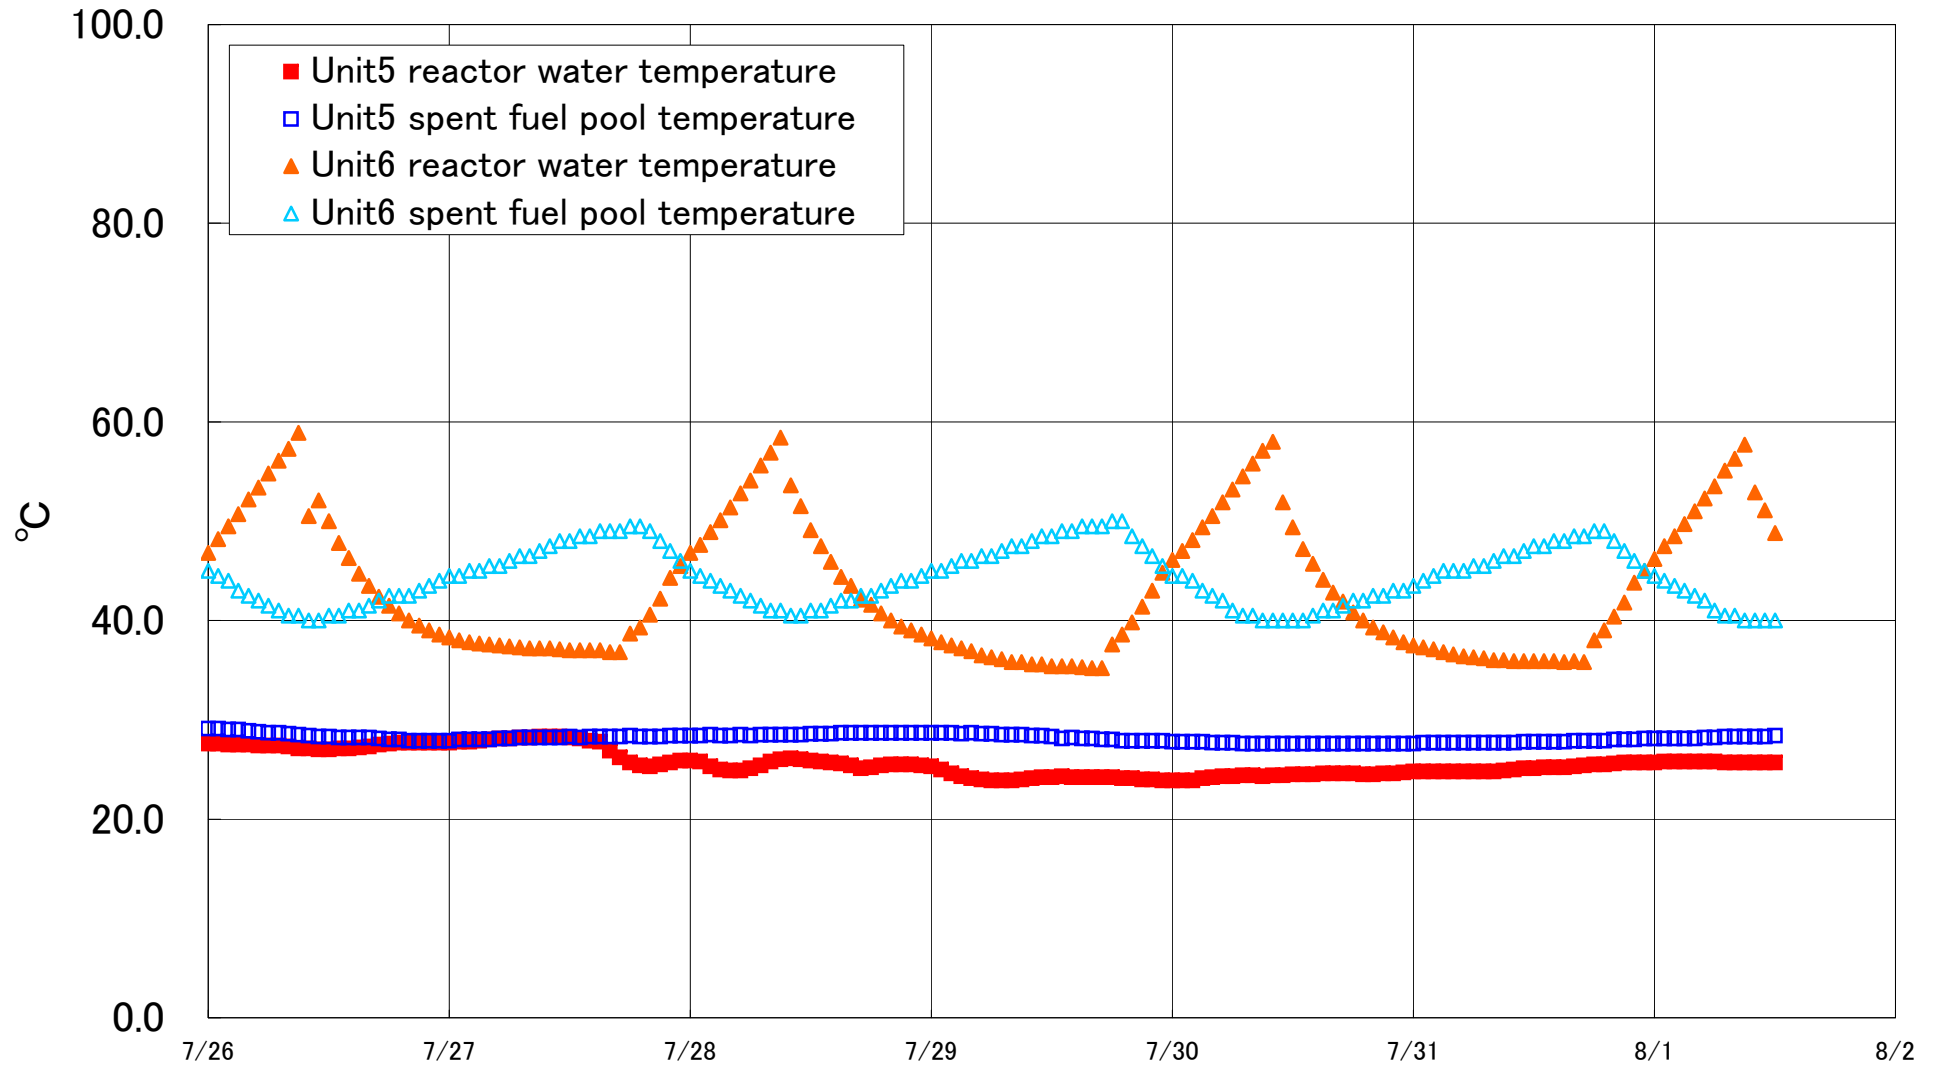

Fukushima Daiichi Nuclear Power Station Units 5·6 Reactor water /spent fuel pool temperature

Fukushima Daiichi Nuclear Power Station Unit5·6 Reactor water/spent fuel pool temperature

Date	Unit5 reactor water temperature	Unit5 spent fuel pool temperature	Unit6 reactor water temperature	Unit6 spent fuel pool temperature
7/29 20:00	24.1	27.9	39.8	48.5
7/29 21:00	24.0	27.9	41.4	47.5
7/29 22:00	24.0	27.9	43.0	46.5
7/29 23:00	23.9	27.9	44.8	45.5
7/30 0:00	23.9	27.8	46.1	44.5
7/30 1:00	23.9	27.8	47.0	44.5
7/30 2:00	23.9	27.8	48.1	44.0
7/30 3:00	24.1	27.8	49.4	43.0
7/30 4:00	24.2	27.7	50.5	42.5
7/30 5:00	24.3	27.7	51.9	42.0
7/30 6:00	24.3	27.7	53.2	41.0
7/30 7:00	24.4	27.6	54.5	40.5
7/30 8:00	24.4	27.6	55.8	40.5
7/30 9:00	24.3	27.6	57.1	40.0
7/30 10:00	24.4	27.6	58.0	40.0
7/30 11:00	24.4	27.6	51.9	40.0
7/30 12:00	24.5	27.6	49.4	40.0
7/30 13:00	24.5	27.6	47.2	40.0
7/30 14:00	24.5	27.6	45.7	40.5
7/30 15:00	24.6	27.6	44.1	41.0
7/30 16:00	24.6	27.6	42.8	41.0
7/30 17:00	24.6	27.6	41.9	41.5
7/30 18:00	24.6	27.6	40.8	42.0
7/30 19:00	24.5	27.6	40.0	42.0
7/30 20:00	24.5	27.6	39.3	42.5
7/30 21:00	24.6	27.6	38.8	42.5
7/30 22:00	24.6	27.6	38.3	43.0
7/30 23:00	24.7	27.6	37.8	43.0
7/31 0:00	24.8	27.6	37.5	43.5
7/31 1:00	24.8	27.7	37.3	44.0
7/31 2:00	24.8	27.7	37.1	44.5
7/31 3:00	24.8	27.7	36.8	45.0
7/31 4:00	24.8	27.7	36.6	45.0
7/31 5:00	24.8	27.7	36.4	45.0
7/31 6:00	24.8	27.7	36.3	45.5
7/31 7:00	24.8	27.7	36.2	45.5
7/31 8:00	24.8	27.7	36.0	46.0
7/31 9:00	24.9	27.7	36.0	46.5
7/31 10:00	25.0	27.7	35.9	46.5
7/31 11:00	25.1	27.8	35.9	47.0
7/31 12:00	25.1	27.8	35.9	47.5
7/31 13:00	25.2	27.8	35.9	47.5
7/31 14:00	25.2	27.8	35.9	48.0
7/31 15:00	25.2	27.8	35.8	48.0
7/31 16:00	25.3	27.9	35.9	48.5
7/31 17:00	25.4	27.9	35.8	48.5
7/31 18:00	25.5	27.9	38.0	49.0
7/31 19:00	25.5	27.9	39.0	49.0
7/31 20:00	25.6	28.0	40.4	48.0
7/31 21:00	25.7	28.0	41.8	47.0
7/31 22:00	25.7	28.0	43.8	46.0
7/31 23:00	25.7	28.1	45.0	45.0
8/1 0:00	25.7	28.1	46.2	44.5
8/1 1:00	25.8	28.1	47.5	44.0
8/1 2:00	25.8	28.1	48.5	43.5
8/1 3:00	25.8	28.1	49.7	43.0
8/1 4:00	25.8	28.1	51.0	42.5
8/1 5:00	25.8	28.2	52.3	42.0
8/1 6:00	25.8	28.2	53.5	41.0
8/1 7:00	25.7	28.3	55.1	40.5
8/1 8:00	25.7	28.3	56.3	40.5
8/1 9:00	25.7	28.3	57.7	40.0
8/1 10:00	25.7	28.3	52.9	40.0
8/1 11:00	25.7	28.3	51.1	40.0
8/1 12:00	25.7	28.4	48.8	40.0