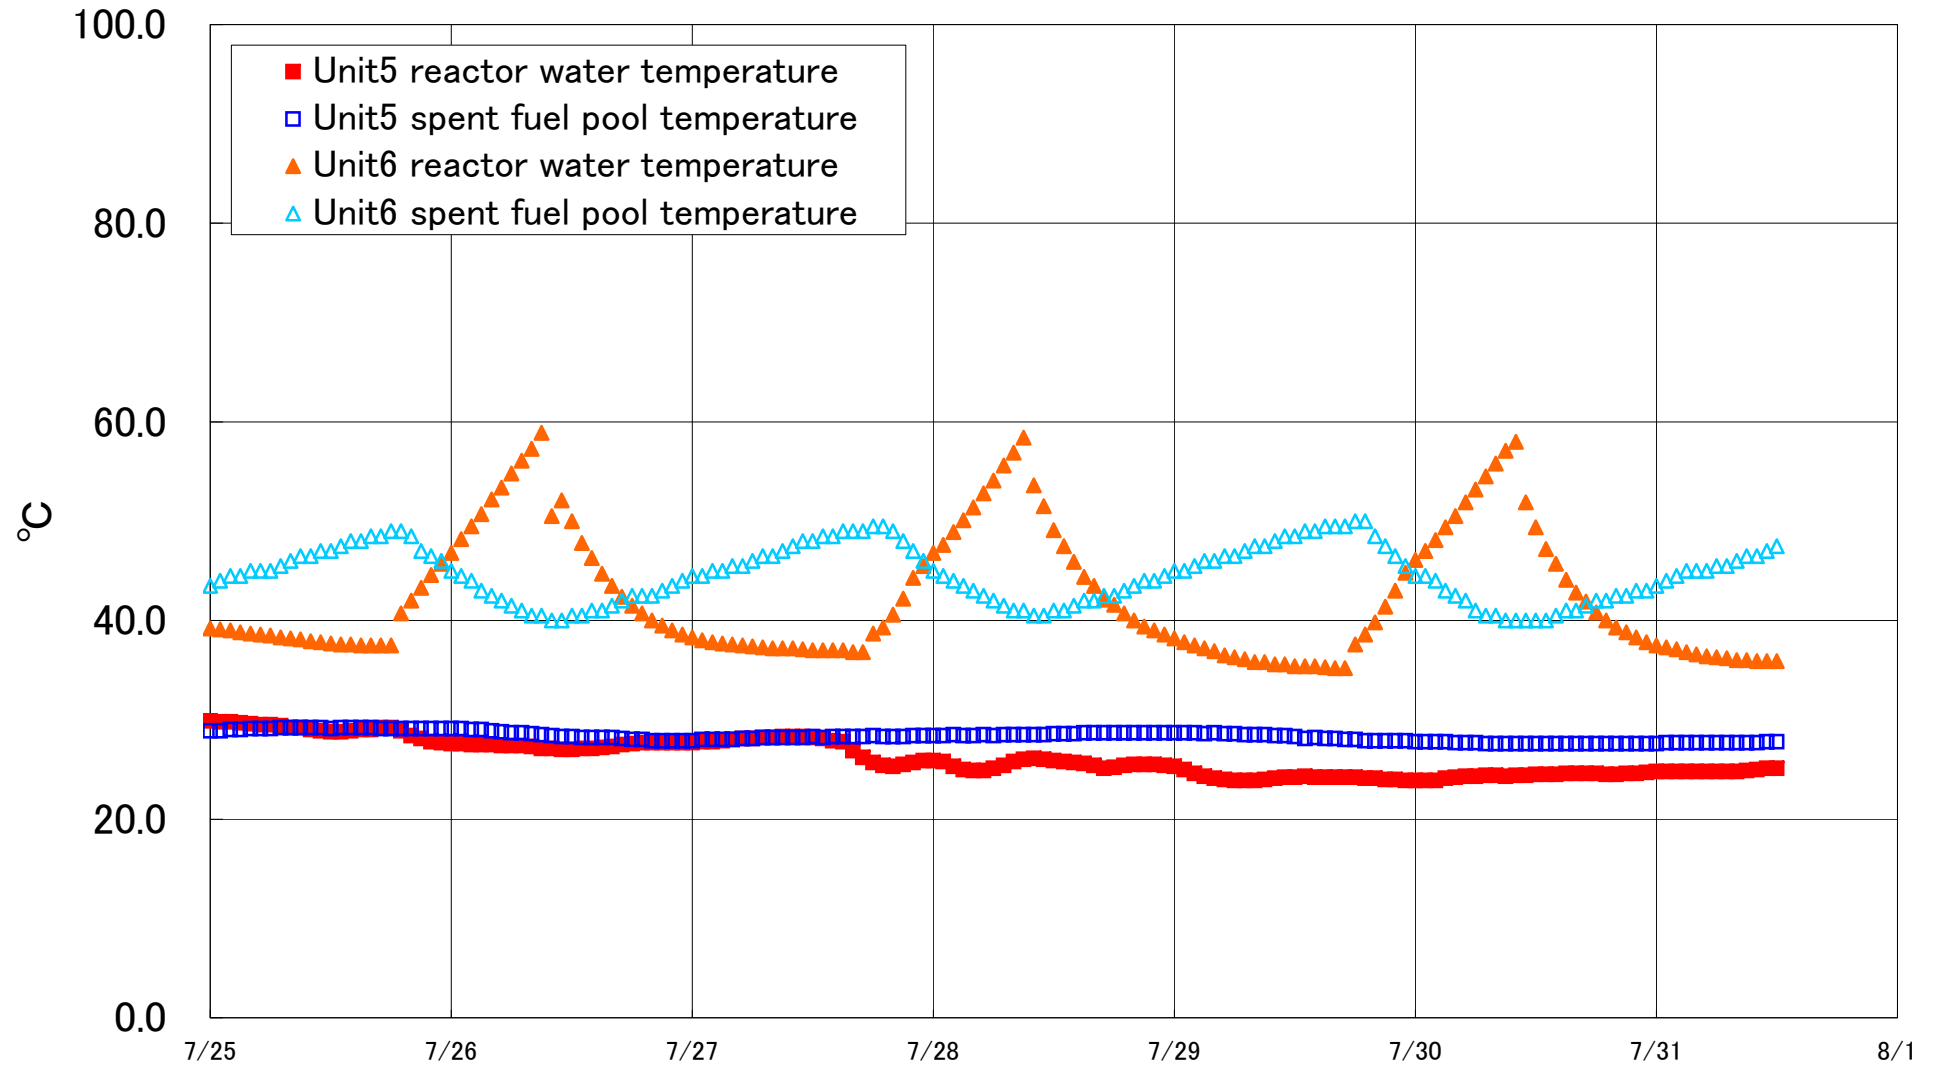

Fukushima Daiichi Nuclear Power Station Units 5·6 Reactor water /spent fuel pool temperature

Fukushima Daiichi Nuclear Power Station Unit5·6 Reactor water/spent fuel pool temperature

Date	Unit5 reactor water temperature	Unit5 spent fuel pool temperature	Unit6 reactor water temperature	Unit6 spent fuel pool temperature
7/28 20:00	25.5	28.7	40.0	43.5
7/28 21:00	25.5	28.7	39.4	44.0
7/28 22:00	25.5	28.7	39.0	44.0
7/28 23:00	25.4	28.7	38.6	44.5
7/29 0:00	25.3	28.7	38.2	45.0
7/29 1:00	25.0	28.7	37.8	45.0
7/29 2:00	24.6	28.7	37.5	45.5
7/29 3:00	24.3	28.6	37.2	46.0
7/29 4:00	24.1	28.7	36.9	46.0
7/29 5:00	24.0	28.6	36.5	46.5
7/29 6:00	23.9	28.6	36.3	46.5
7/29 7:00	23.9	28.5	36.1	47.0
7/29 8:00	23.9	28.5	35.8	47.5
7/29 9:00	24.0	28.5	35.8	47.5
7/29 10:00	24.1	28.4	35.6	48.0
7/29 11:00	24.2	28.4	35.6	48.5
7/29 12:00	24.2	28.3	35.4	48.5
7/29 13:00	24.3	28.1	35.4	49.0
7/29 14:00	24.2	28.2	35.4	49.0
7/29 15:00	24.2	28.1	35.3	49.5
7/29 16:00	24.2	28.1	35.2	49.5
7/29 17:00	24.2	28.0	35.2	49.5
7/29 18:00	24.2	28.0	37.6	50.0
7/29 19:00	24.1	27.9	38.6	50.0
7/29 20:00	24.1	27.9	39.8	48.5
7/29 21:00	24.0	27.9	41.4	47.5
7/29 22:00	24.0	27.9	43.0	46.5
7/29 23:00	23.9	27.9	44.8	45.5
7/30 0:00	23.9	27.8	46.1	44.5
7/30 1:00	23.9	27.8	47.0	44.5
7/30 2:00	23.9	27.8	48.1	44.0
7/30 3:00	24.1	27.8	49.4	43.0
7/30 4:00	24.2	27.7	50.5	42.5
7/30 5:00	24.3	27.7	51.9	42.0
7/30 6:00	24.3	27.7	53.2	41.0
7/30 7:00	24.4	27.6	54.5	40.5
7/30 8:00	24.4	27.6	55.8	40.5
7/30 9:00	24.3	27.6	57.1	40.0
7/30 10:00	24.4	27.6	58.0	40.0
7/30 11:00	24.4	27.6	51.9	40.0
7/30 12:00	24.5	27.6	49.4	40.0
7/30 13:00	24.5	27.6	47.2	40.0
7/30 14:00	24.5	27.6	45.7	40.5
7/30 15:00	24.6	27.6	44.1	41.0
7/30 16:00	24.6	27.6	42.8	41.0
7/30 17:00	24.6	27.6	41.9	41.5
7/30 18:00	24.6	27.6	40.8	42.0
7/30 19:00	24.5	27.6	40.0	42.0
7/30 20:00	24.5	27.6	39.3	42.5
7/30 21:00	24.6	27.6	38.8	42.5
7/30 22:00	24.6	27.6	38.3	43.0
7/30 23:00	24.7	27.6	37.8	43.0
7/31 0:00	24.8	27.6	37.5	43.5
7/31 1:00	24.8	27.7	37.3	44.0
7/31 2:00	24.8	27.7	37.1	44.5
7/31 3:00	24.8	27.7	36.8	45.0
7/31 4:00	24.8	27.7	36.6	45.0
7/31 5:00	24.8	27.7	36.4	45.0
7/31 6:00	24.8	27.7	36.3	45.5
7/31 7:00	24.8	27.7	36.2	45.5
7/31 8:00	24.8	27.7	36.0	46.0
7/31 9:00	24.9	27.7	36.0	46.5
7/31 10:00	25.0	27.7	35.9	46.5
7/31 11:00	25.1	27.8	35.9	47.0
7/31 12:00	25.1	27.8	35.9	47.5