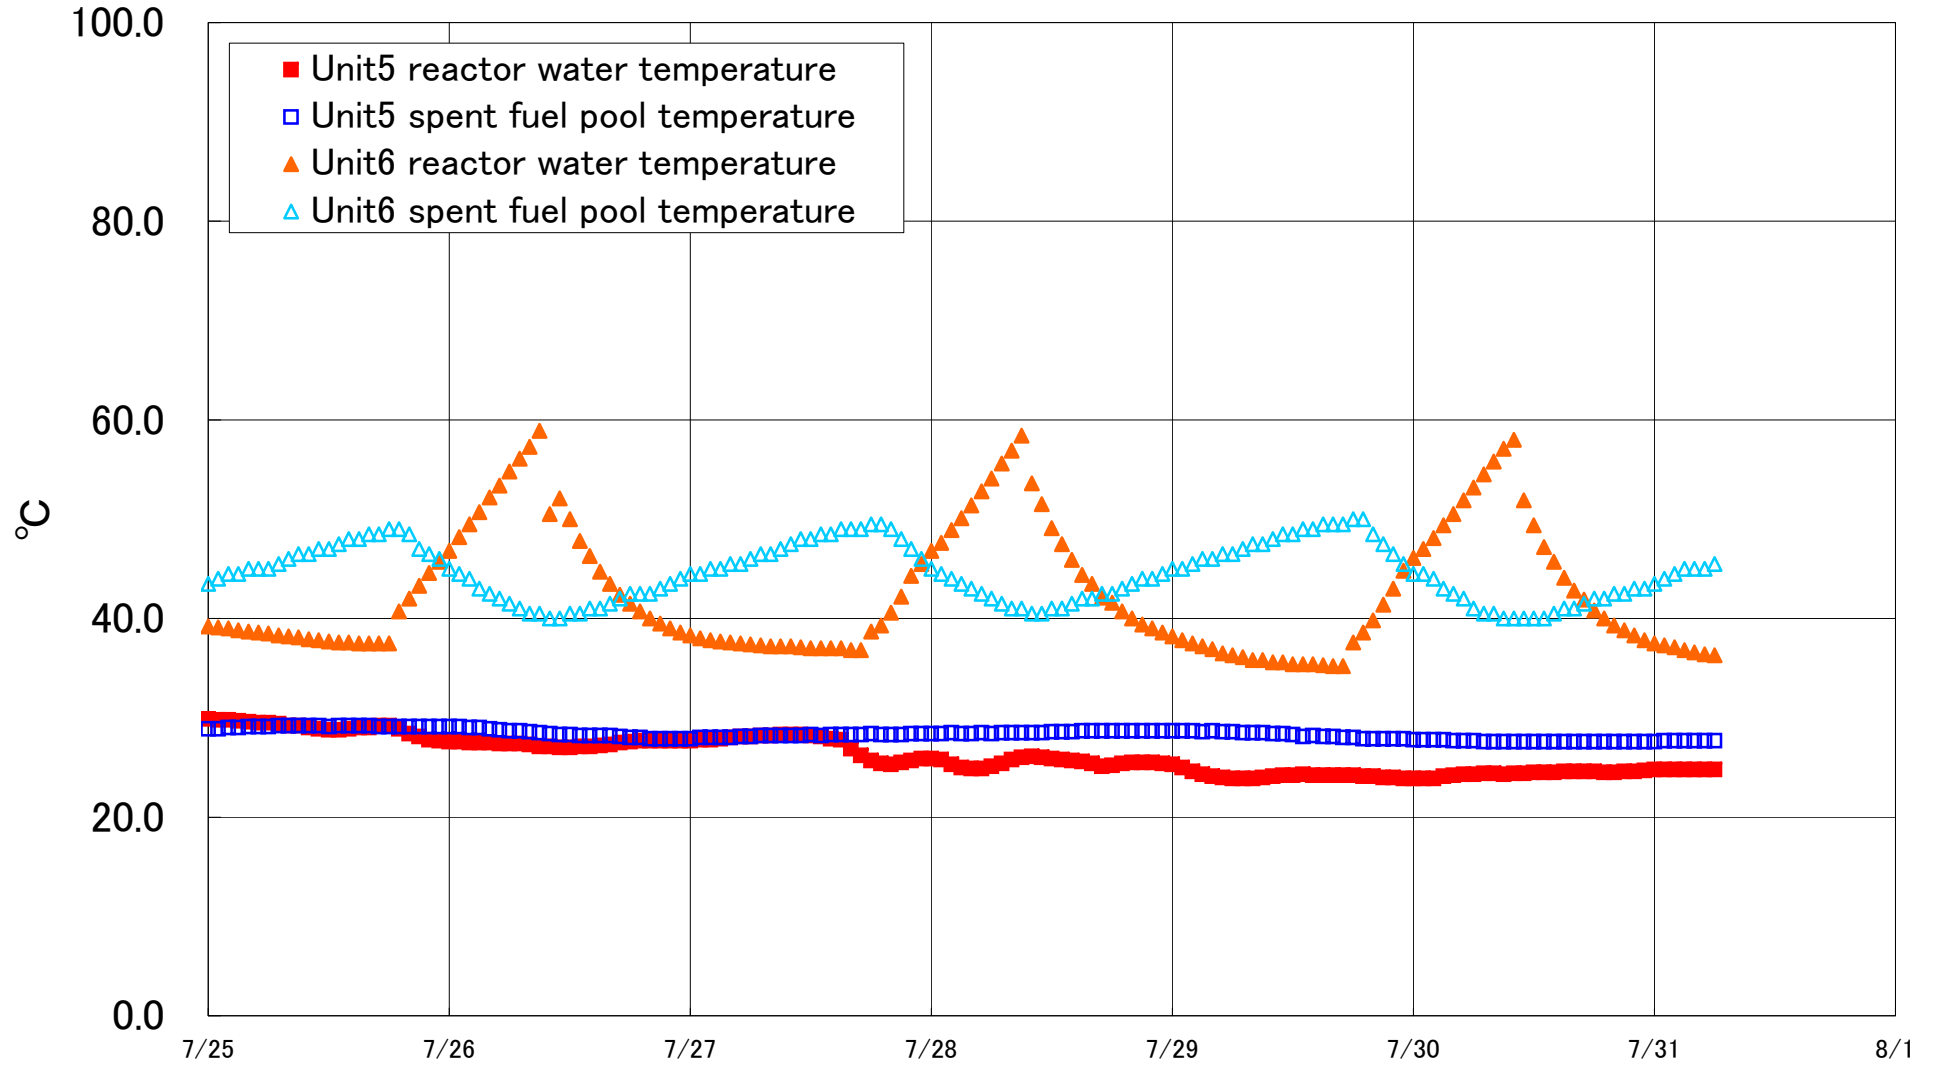

Fukushima Daiichi Nuclear Power Station Units 5·6 Reactor water /spent fuel pool temperature

Fukushima Daiichi Nuclear Power Station Unit5·6 Reactor water/spent fuel pool temperature

Date	Unit5 reactor water temperature	Unit5 spent fuel pool temperature	Unit6 reactor water temperature	Unit6 spent fuel pool temperature
7/28 14:00	25.7	28.6	45.9	41.5
7/28 15:00	25.6	28.7	44.4	42.0
7/28 16:00	25.4	28.7	43.5	42.0
7/28 17:00	25.1	28.7	42.1	42.5
7/28 18:00	25.2	28.7	41.6	42.5
7/28 19:00	25.4	28.7	40.7	43.0
7/28 20:00	25.5	28.7	40.0	43.5
7/28 21:00	25.5	28.7	39.4	44.0
7/28 22:00	25.5	28.7	39.0	44.0
7/28 23:00	25.4	28.7	38.6	44.5
7/29 0:00	25.3	28.7	38.2	45.0
7/29 1:00	25.0	28.7	37.8	45.0
7/29 2:00	24.6	28.7	37.5	45.5
7/29 3:00	24.3	28.6	37.2	46.0
7/29 4:00	24.1	28.7	36.9	46.0
7/29 5:00	24.0	28.6	36.5	46.5
7/29 6:00	23.9	28.6	36.3	46.5
7/29 7:00	23.9	28.5	36.1	47.0
7/29 8:00	23.9	28.5	35.8	47.5
7/29 9:00	24.0	28.5	35.8	47.5
7/29 10:00	24.1	28.4	35.6	48.0
7/29 11:00	24.2	28.4	35.6	48.5
7/29 12:00	24.2	28.3	35.4	48.5
7/29 13:00	24.3	28.1	35.4	49.0
7/29 14:00	24.2	28.2	35.4	49.0
7/29 15:00	24.2	28.1	35.3	49.5
7/29 16:00	24.2	28.1	35.2	49.5
7/29 17:00	24.2	28.0	35.2	49.5
7/29 18:00	24.2	28.0	37.6	50.0
7/29 19:00	24.1	27.9	38.6	50.0
7/29 20:00	24.1	27.9	39.8	48.5
7/29 21:00	24.0	27.9	41.4	47.5
7/29 22:00	24.0	27.9	43.0	46.5
7/29 23:00	23.9	27.9	44.8	45.5
7/30 0:00	23.9	27.8	46.1	44.5
7/30 1:00	23.9	27.8	47.0	44.5
7/30 2:00	23.9	27.8	48.1	44.0
7/30 3:00	24.1	27.8	49.4	43.0
7/30 4:00	24.2	27.7	50.5	42.5
7/30 5:00	24.3	27.7	51.9	42.0
7/30 6:00	24.3	27.7	53.2	41.0
7/30 7:00	24.4	27.6	54.5	40.5
7/30 8:00	24.4	27.6	55.8	40.5
7/30 9:00	24.3	27.6	57.1	40.0
7/30 10:00	24.4	27.6	58.0	40.0
7/30 11:00	24.4	27.6	51.9	40.0
7/30 12:00	24.5	27.6	49.4	40.0
7/30 13:00	24.5	27.6	47.2	40.0
7/30 14:00	24.5	27.6	45.7	40.5
7/30 15:00	24.6	27.6	44.1	41.0
7/30 16:00	24.6	27.6	42.8	41.0
7/30 17:00	24.6	27.6	41.9	41.5
7/30 18:00	24.6	27.6	40.8	42.0
7/30 19:00	24.5	27.6	40.0	42.0
7/30 20:00	24.5	27.6	39.3	42.5
7/30 21:00	24.6	27.6	38.8	42.5
7/30 22:00	24.6	27.6	38.3	43.0
7/30 23:00	24.7	27.6	37.8	43.0
7/31 0:00	24.8	27.6	37.5	43.5
7/31 1:00	24.8	27.7	37.3	44.0
7/31 2:00	24.8	27.7	37.1	44.5
7/31 3:00	24.8	27.7	36.8	45.0
7/31 4:00	24.8	27.7	36.6	45.0
7/31 5:00	24.8	27.7	36.4	45.0
7/31 6:00	24.8	27.7	36.3	45.5